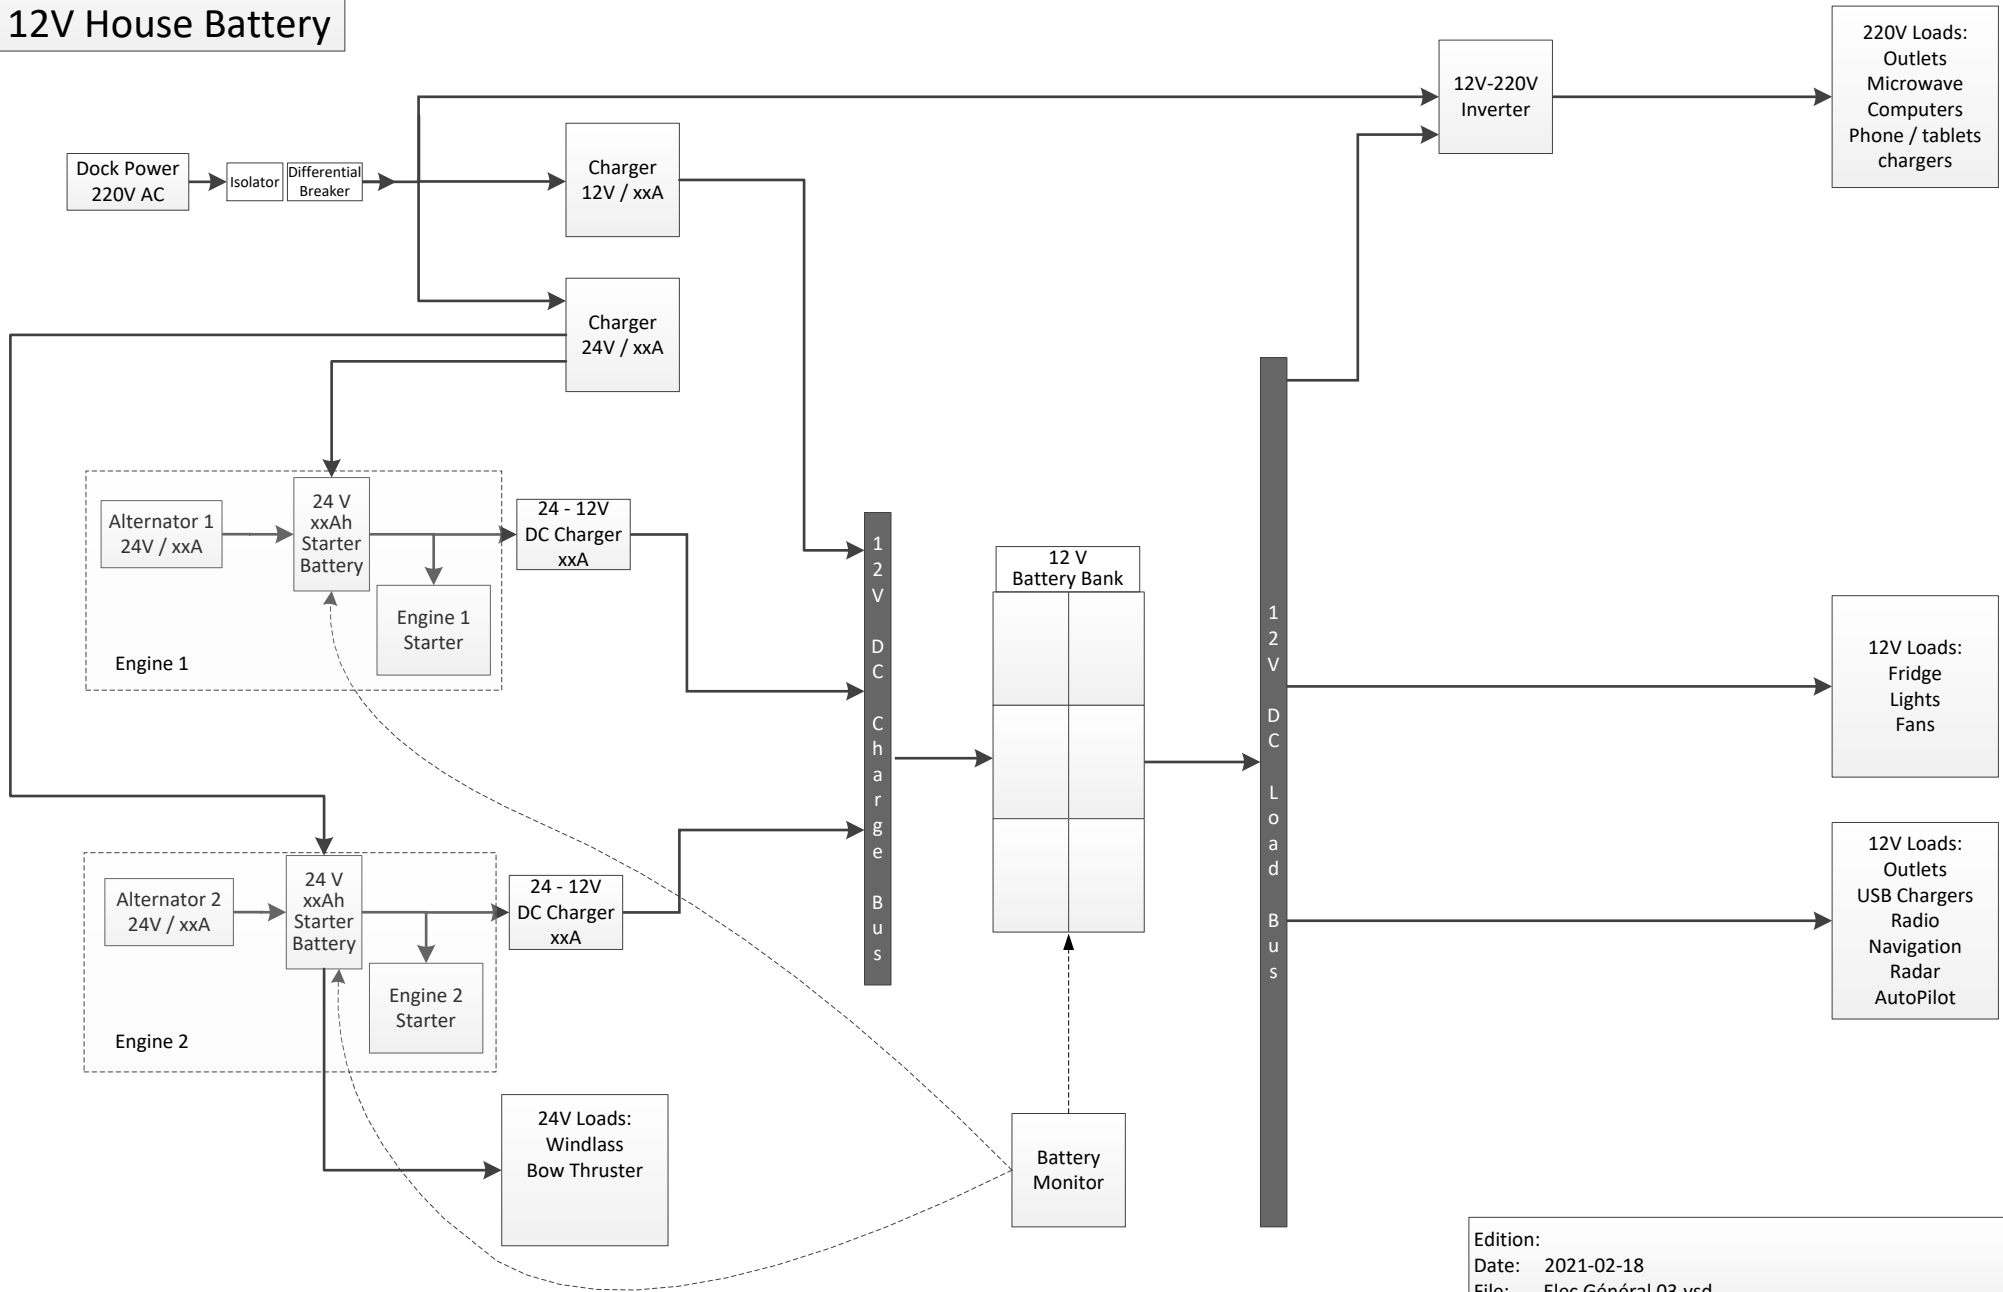

Draft
Dual Motors 24V
12V House Battery

Draft
Dual Motors 24V
24V House Battery