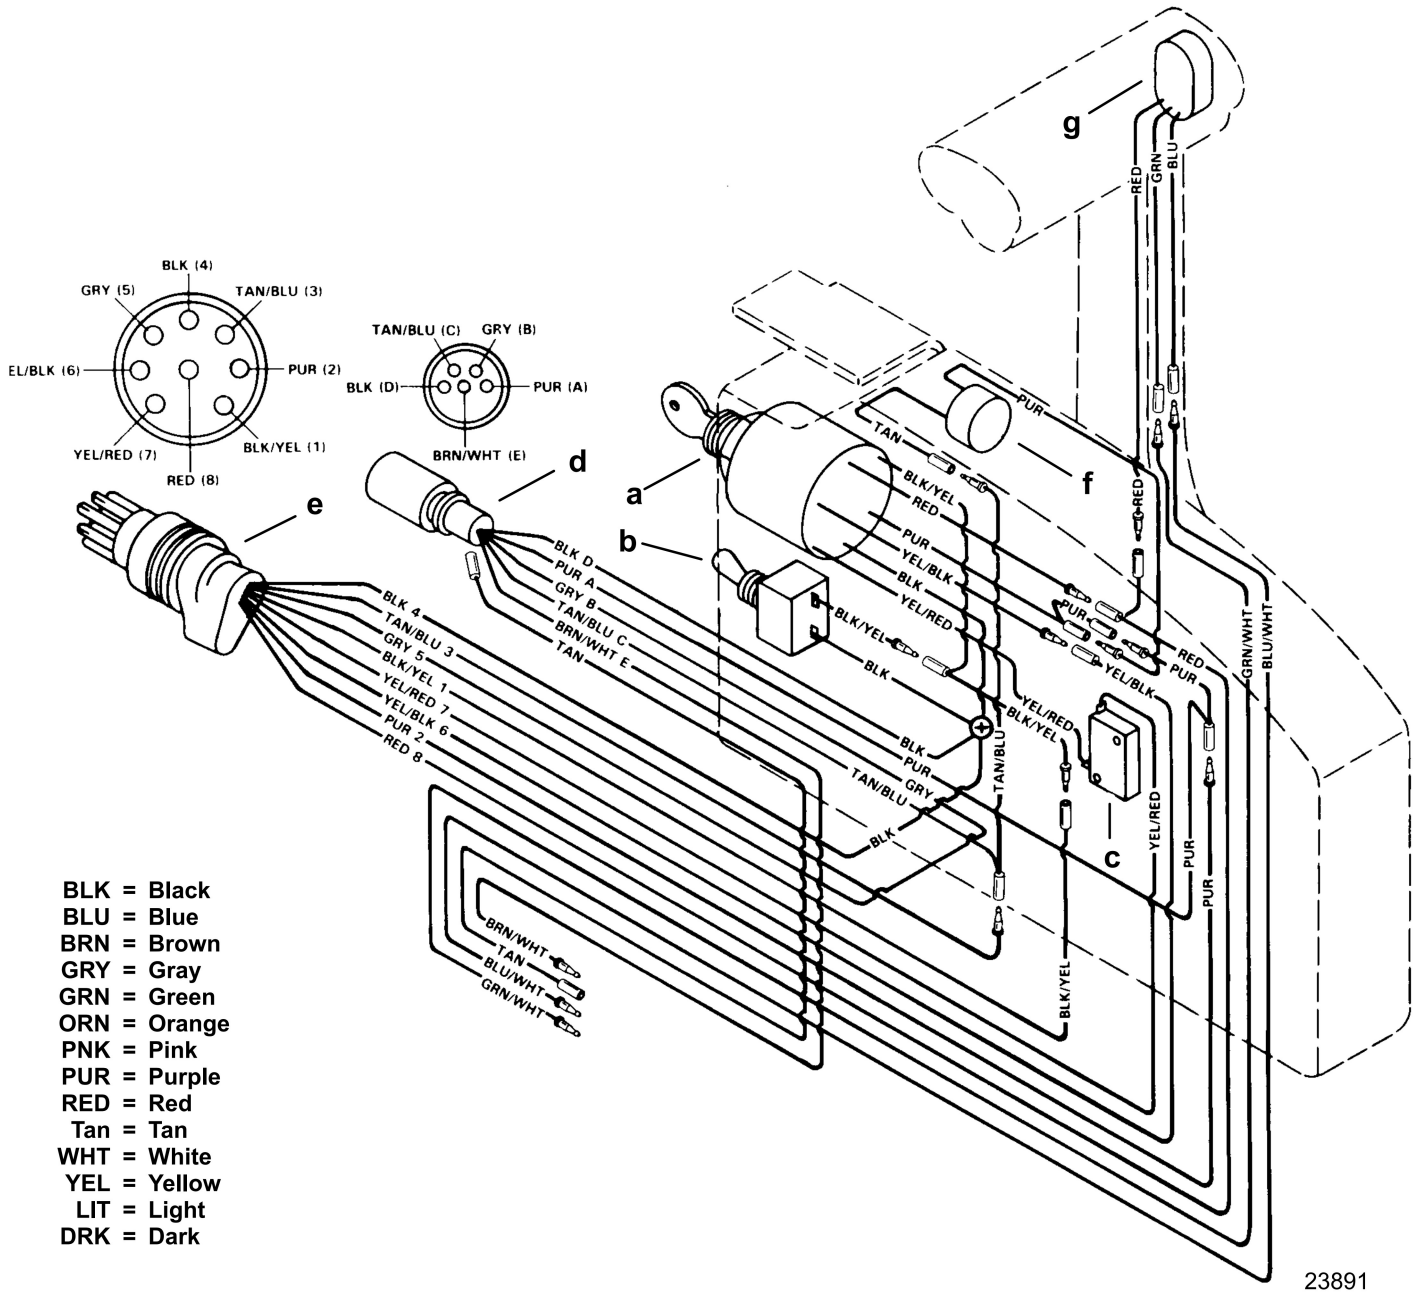

# COMMANDER 2000 Side Mount Remote Control (Power Trim/Tilt Electric Start with Warning Horn) Wiring Diagram

- a - Ignition/Choke Switch
- b - Emergency Stop Switch
- c - Neutral Start Switch
- d - Tachometer/Accessories Harness Connector
- e - Wiring Harness Connector
- f - Warning Horn
- g - Trim/Tilt Switch

23891