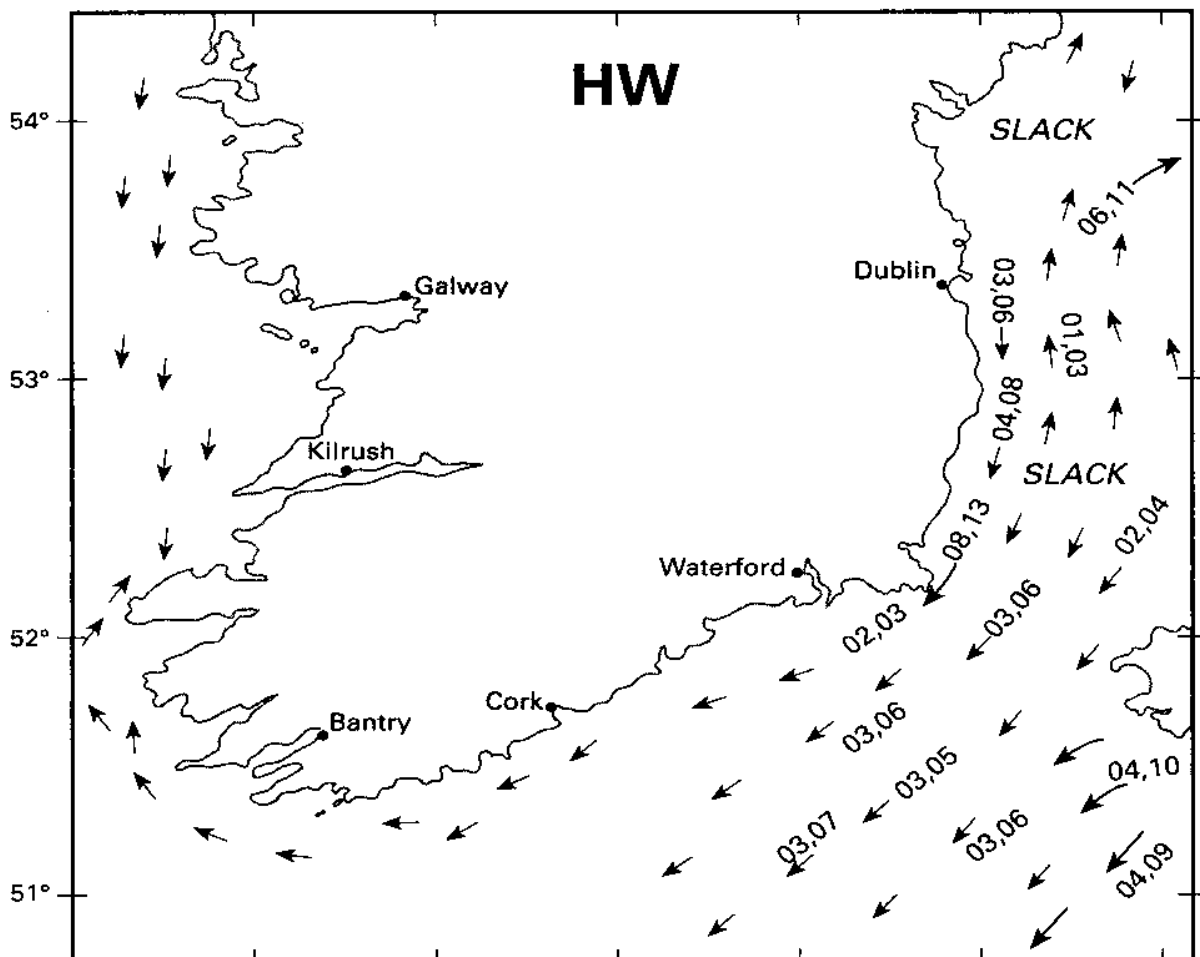

5 Hours before HW Dover (0530 before HW Dublin)

4 Hours before HW Dover (0430 before HW Dublin)

1 Hour before HW Dover (0130 before HW Dublin)

HW Dover (0030 before HW Dublin)

3 Hours after HW Dover (0230 after HW Dublin)

4 Hours after HW Dover (0330 after HW Dublin)

5 Hours after HW Dover (0430 after HW Dublin)

6 Hours after HW Dover (0530 after HW Dublin)