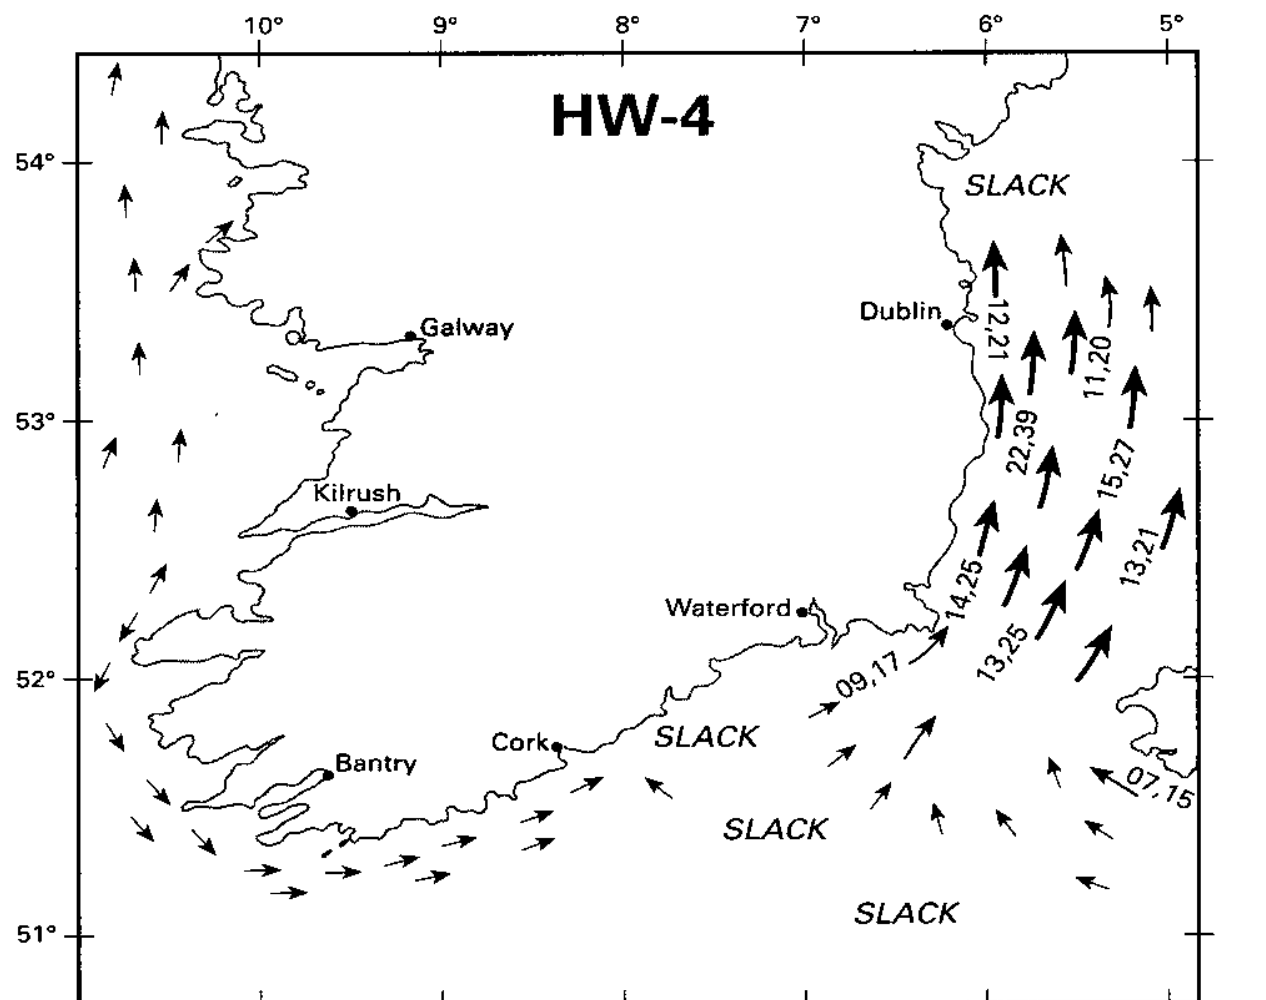

5 Hours before HW Dover (0530 before HW Dublin)

4 Hours before HW Dover (0430 before HW Dublin)

1 Hour before HW Dover (0130 before HW Dublin)

HW Dover (0030 before HW Dublin)

3 Hours after HW Dover (0230 after HW Dublin)

4 Hours after HW Dover (0330 after HW Dublin)

5 Hours after HW Dover (0430 after HW Dublin)

6 Hours after HW Dover (0530 after HW Dublin)