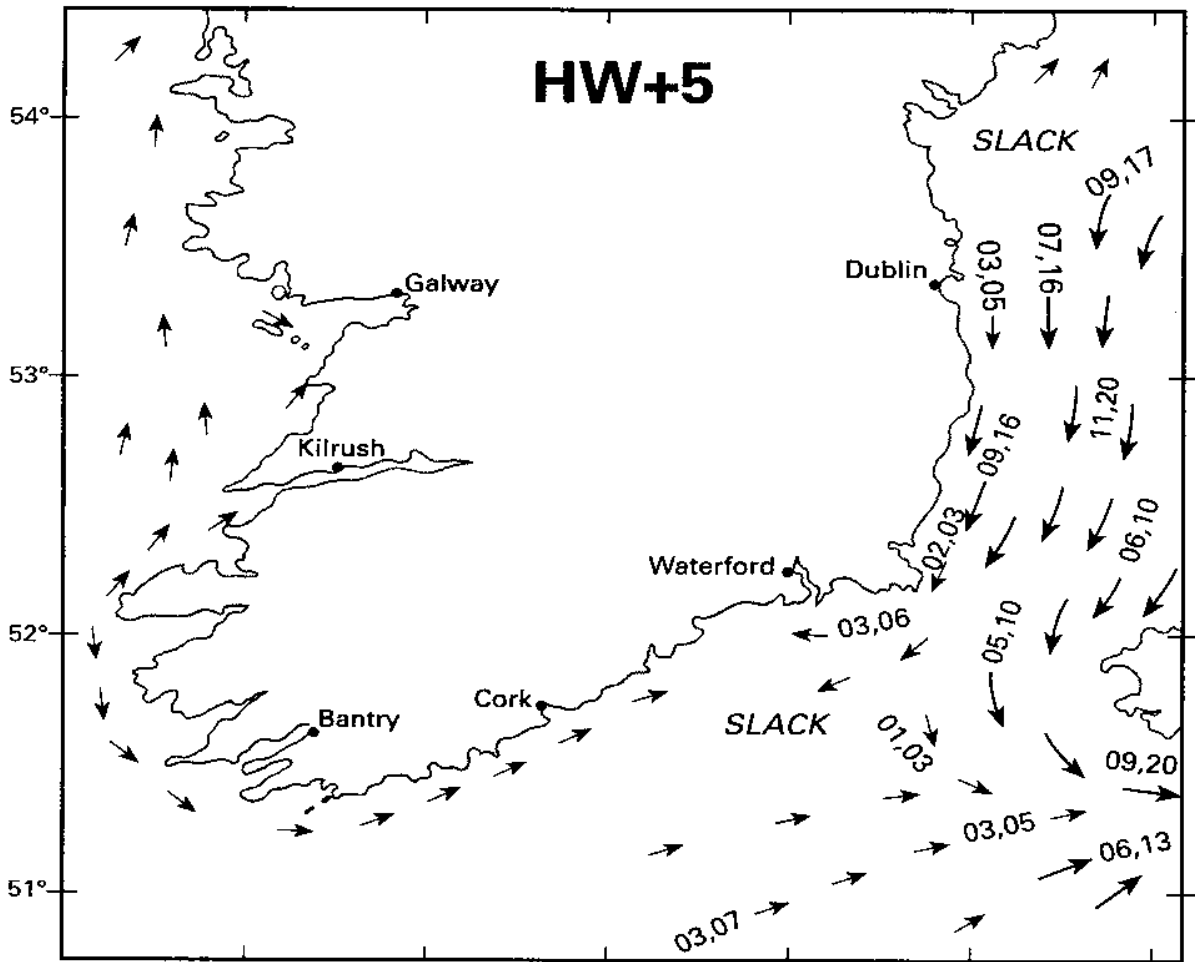

5 Hours before HW Dover (0530 before HW Dublin)

4 Hours before HW Dover (0430 before HW Dublin)

1 Hour before HW Dover (0130 before HW Dublin)

HW Dover (0030 before HW Dublin)

3 Hours after HW Dover (0230 after HW Dublin)

4 Hours after HW Dover (0330 after HW Dublin)

5 Hours after HW Dover (0430 after HW Dublin)

6 Hours after HW Dover (0530 after HW Dublin)