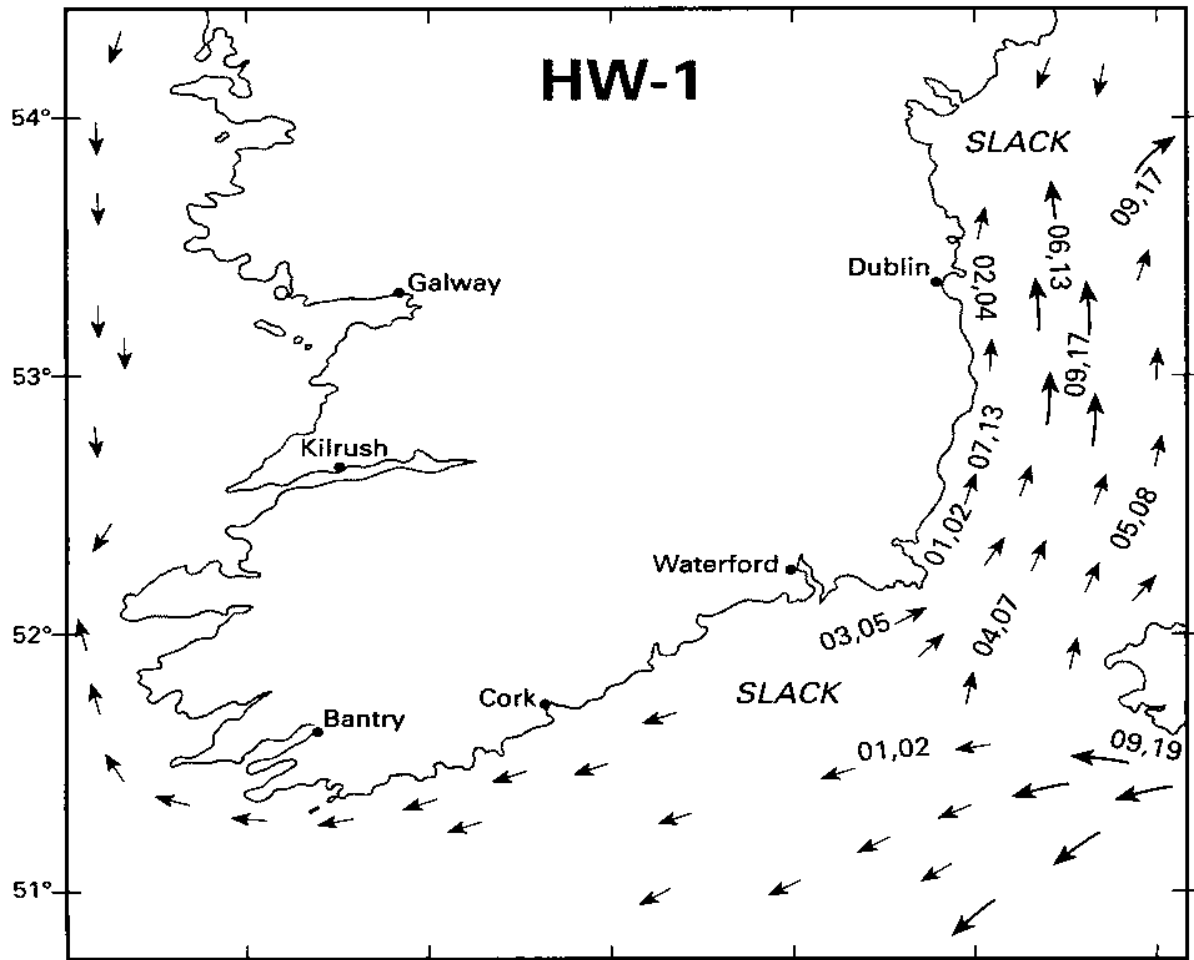

5 Hours before HW Dover (0530 before HW Dublin)

4 Hours before HW Dover (0430 before HW Dublin)

1 Hour before HW Dover (0130 before HW Dublin)

HW Dover (0030 before HW Dublin)

3 Hours after HW Dover (0230 after HW Dublin)

4 Hours after HW Dover (0330 after HW Dublin)

5 Hours after HW Dover (0430 after HW Dublin)

6 Hours after HW Dover (0530 after HW Dublin)