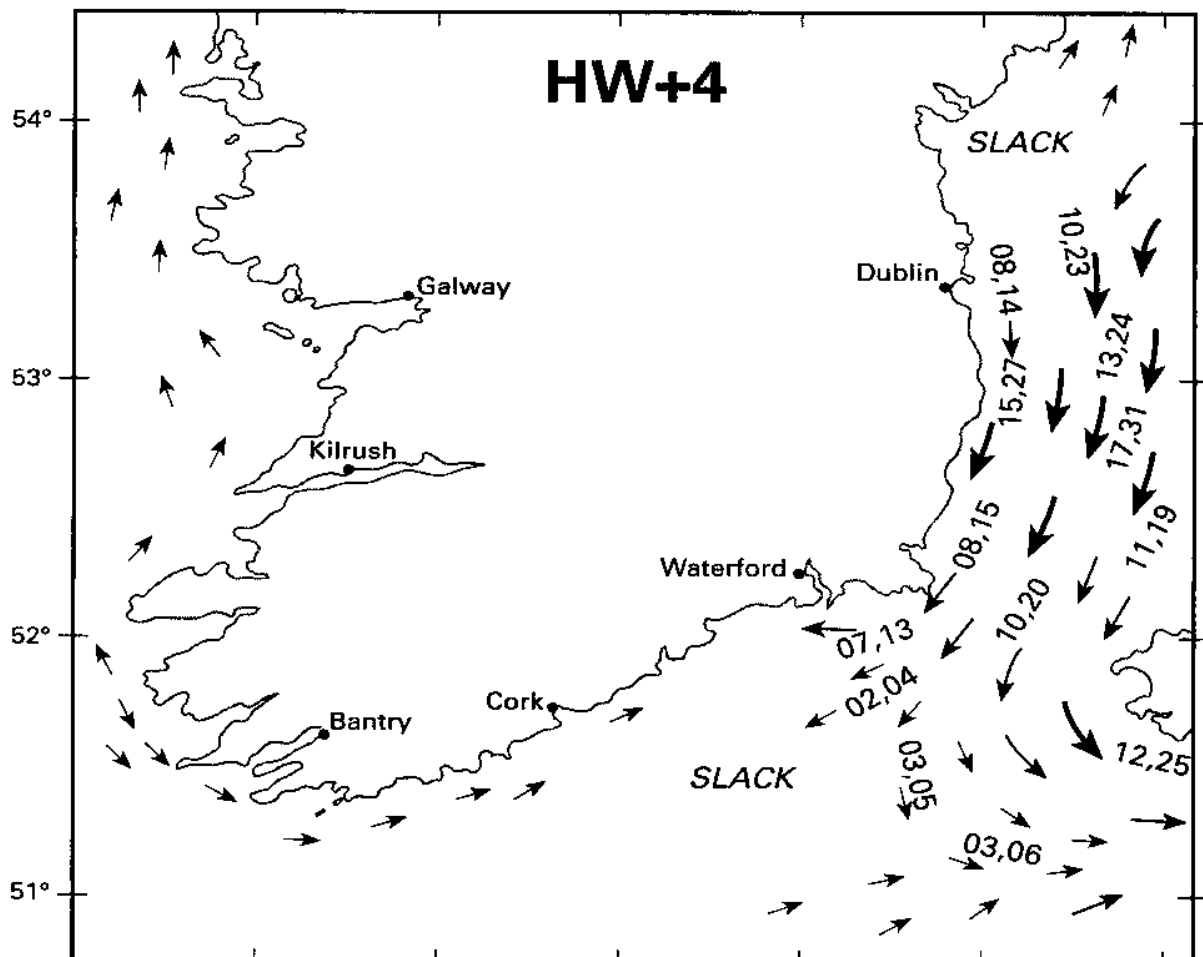

5 Hours before HW Dover (0530 before HW Dublin)

4 Hours before HW Dover (0430 before HW Dublin)

1 Hour before HW Dover (0130 before HW Dublin)

HW Dover (0030 before HW Dublin)

3 Hours after HW Dover (0230 after HW Dublin)

4 Hours after HW Dover (0330 after HW Dublin)

5 Hours after HW Dover (0430 after HW Dublin)

6 Hours after HW Dover (0530 after HW Dublin)