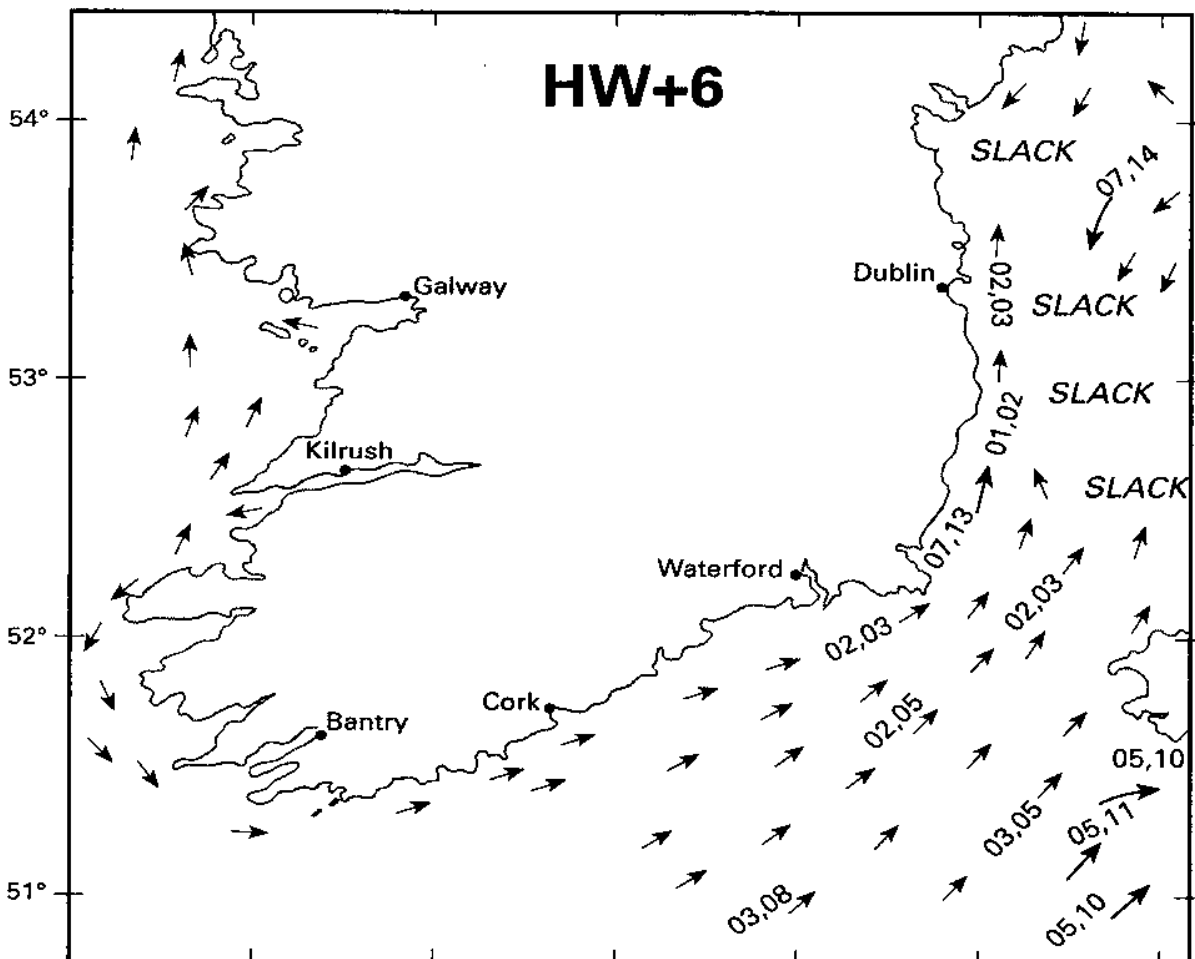

5 Hours before HW Dover (0530 before HW Dublin)

4 Hours before HW Dover (0430 before HW Dublin)

1 Hour before HW Dover (0130 before HW Dublin)

HW Dover (0030 before HW Dublin)

3 Hours after HW Dover (0230 after HW Dublin)

4 Hours after HW Dover (0330 after HW Dublin)

5 Hours after HW Dover (0430 after HW Dublin)

6 Hours after HW Dover (0530 after HW Dublin)