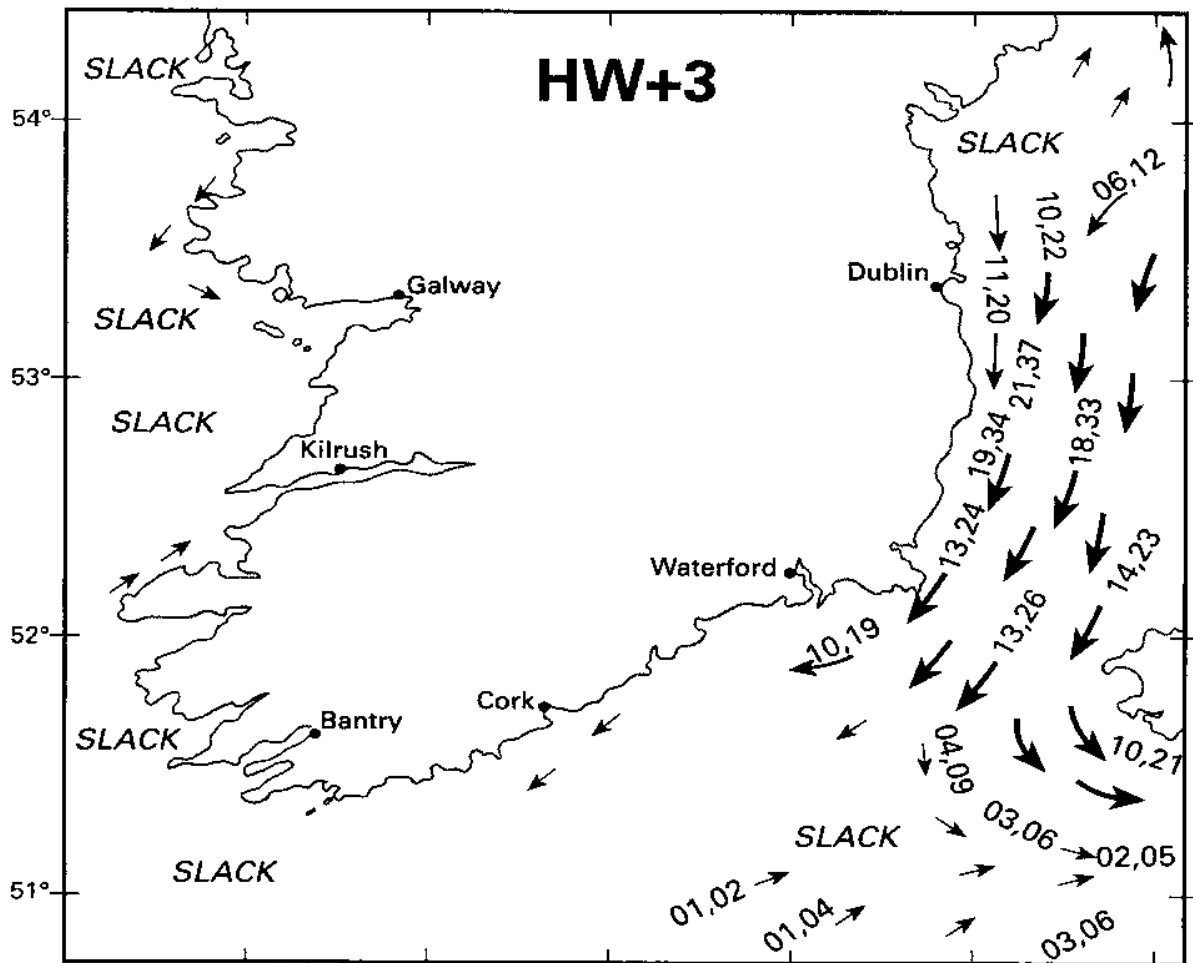

5 Hours before HW Dover (0530 before HW Dublin)

4 Hours before HW Dover (0430 before HW Dublin)

1 Hour before HW Dover (0130 before HW Dublin)

HW Dover (0030 before HW Dublin)

3 Hours after HW Dover (0230 after HW Dublin)

4 Hours after HW Dover (0330 after HW Dublin)

5 Hours after HW Dover (0430 after HW Dublin)

6 Hours after HW Dover (0530 after HW Dublin)