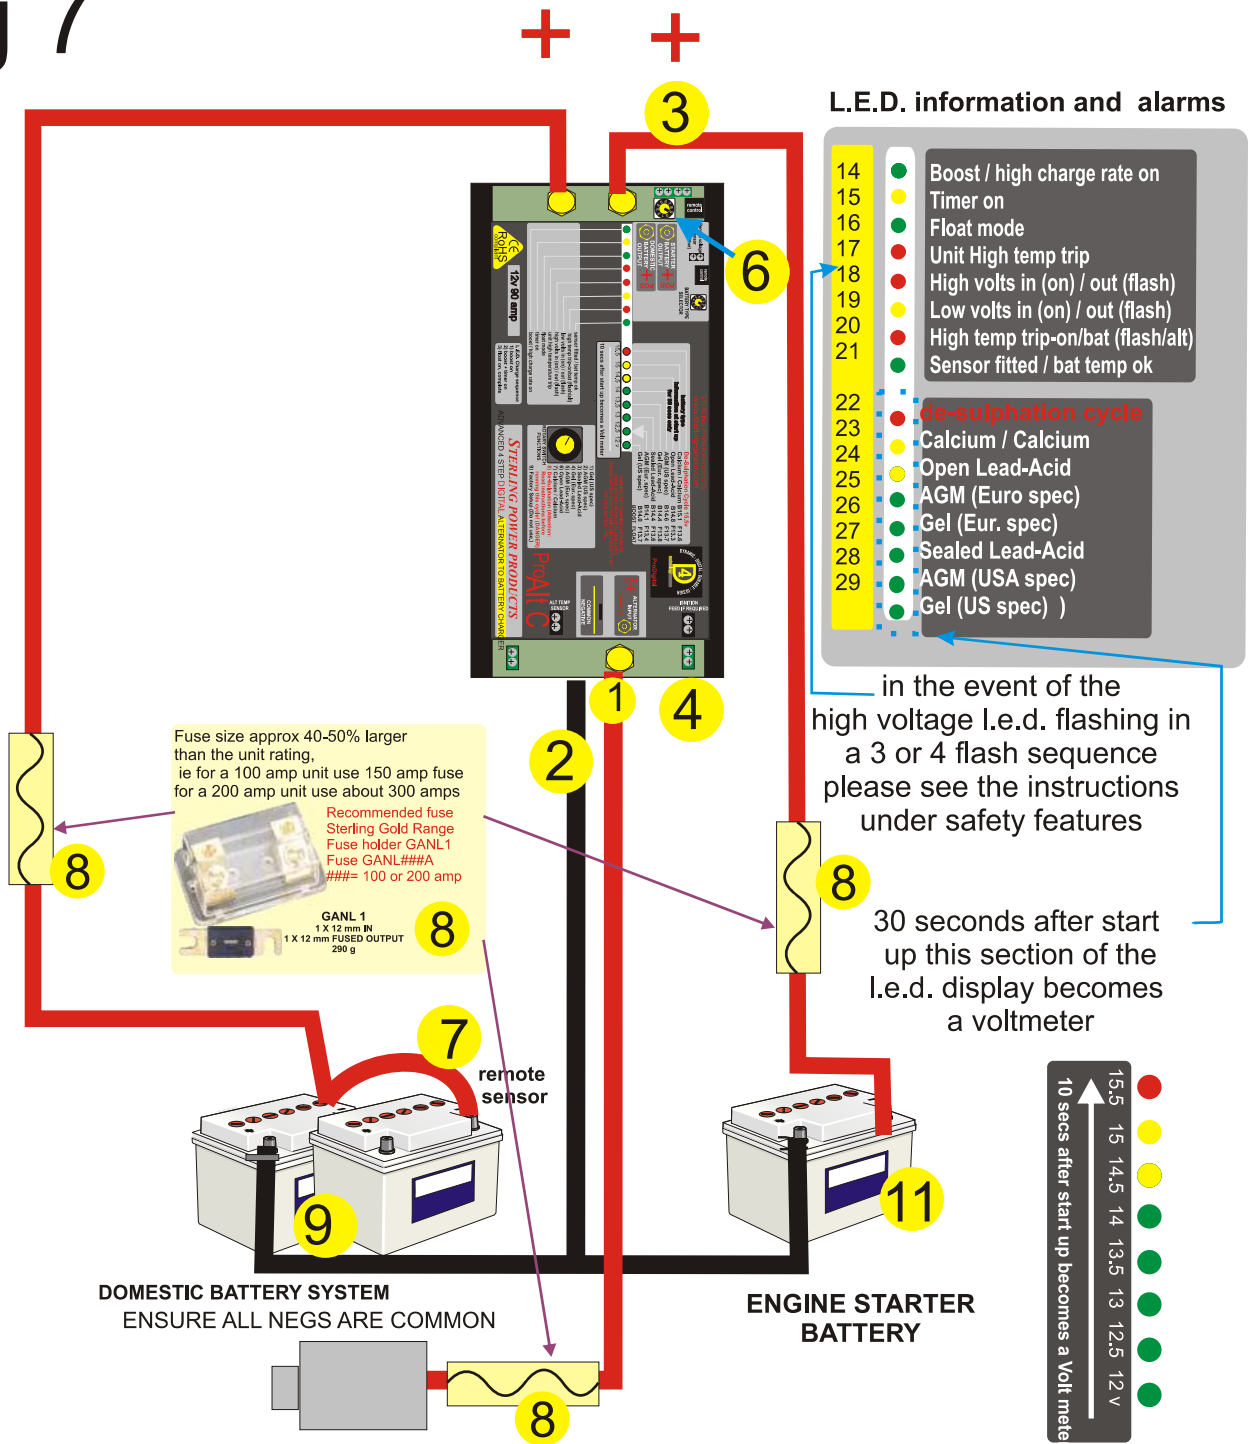

# MINIMUM SYSTEM WIRING BASIC INSTALLATION

fig 7

How to increase the number of battery banks charged from a Pro Alt using a Pro Split this can be done in any configuration