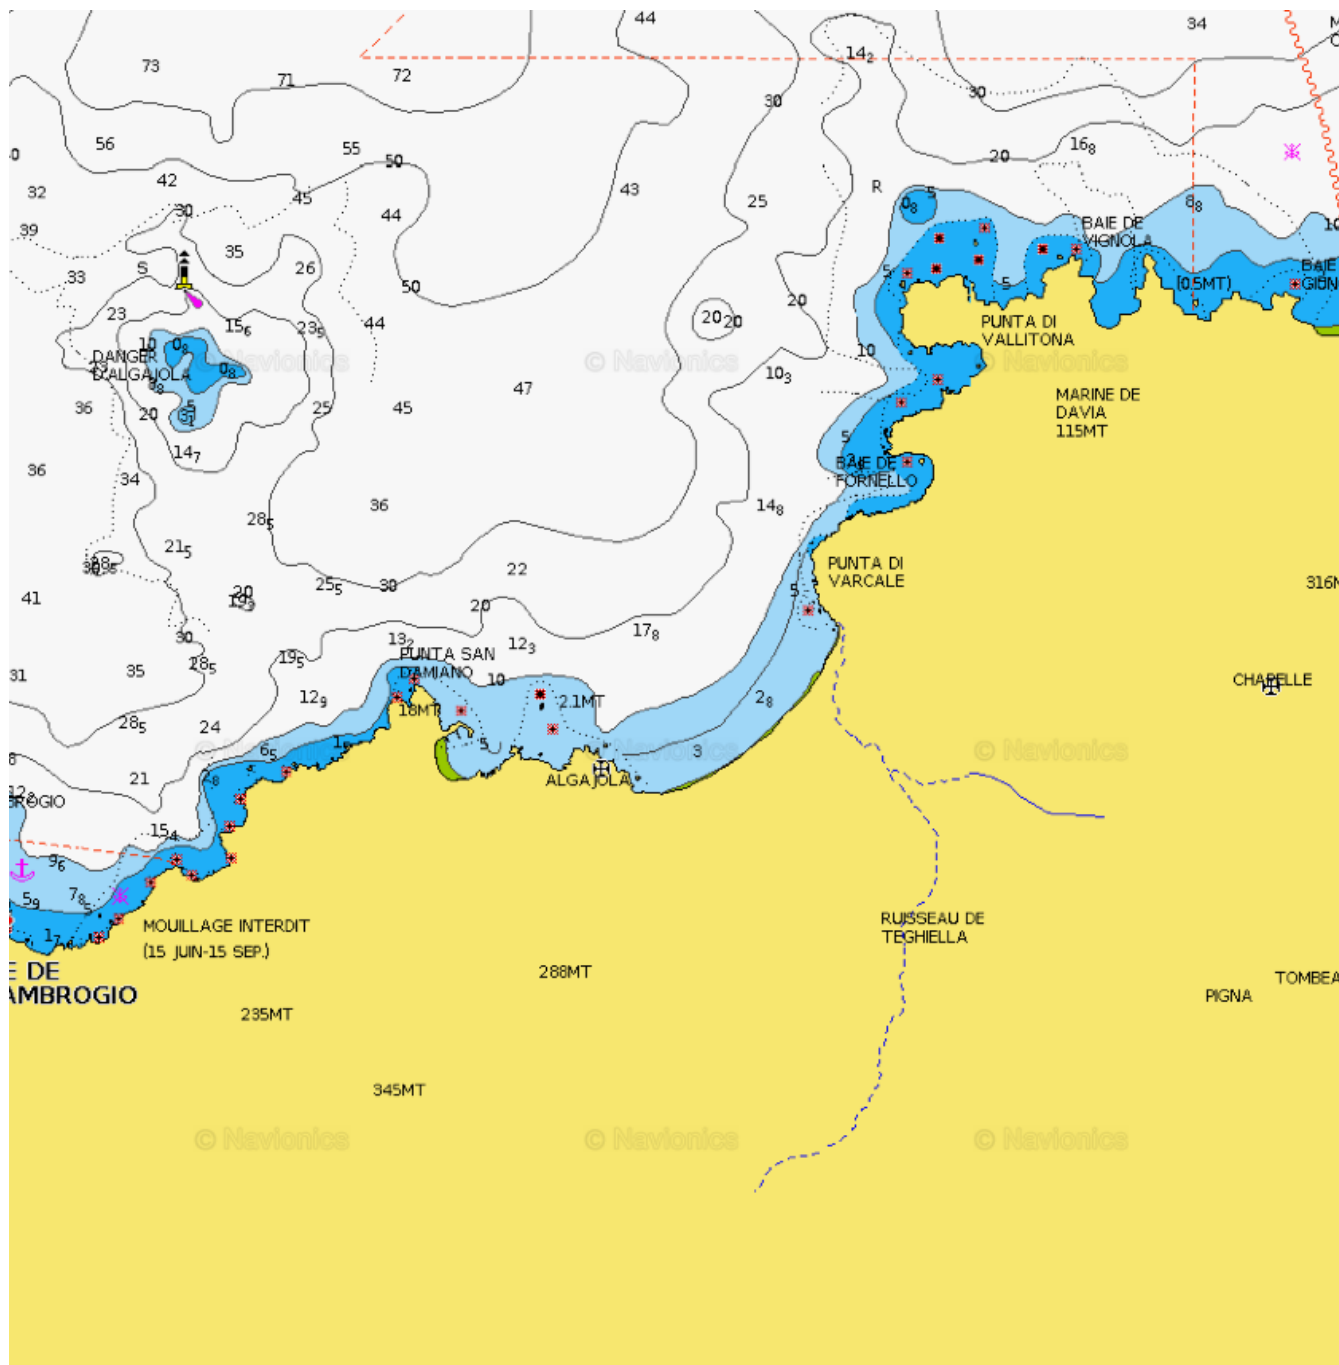

Chartplotter

Mobile

WebApp

Downloads & Updates

Chartplotter

Mobile

No overlay

2000ft

- 
- [Acknowledgements](#) | Not to be used for navigation

iAttributions