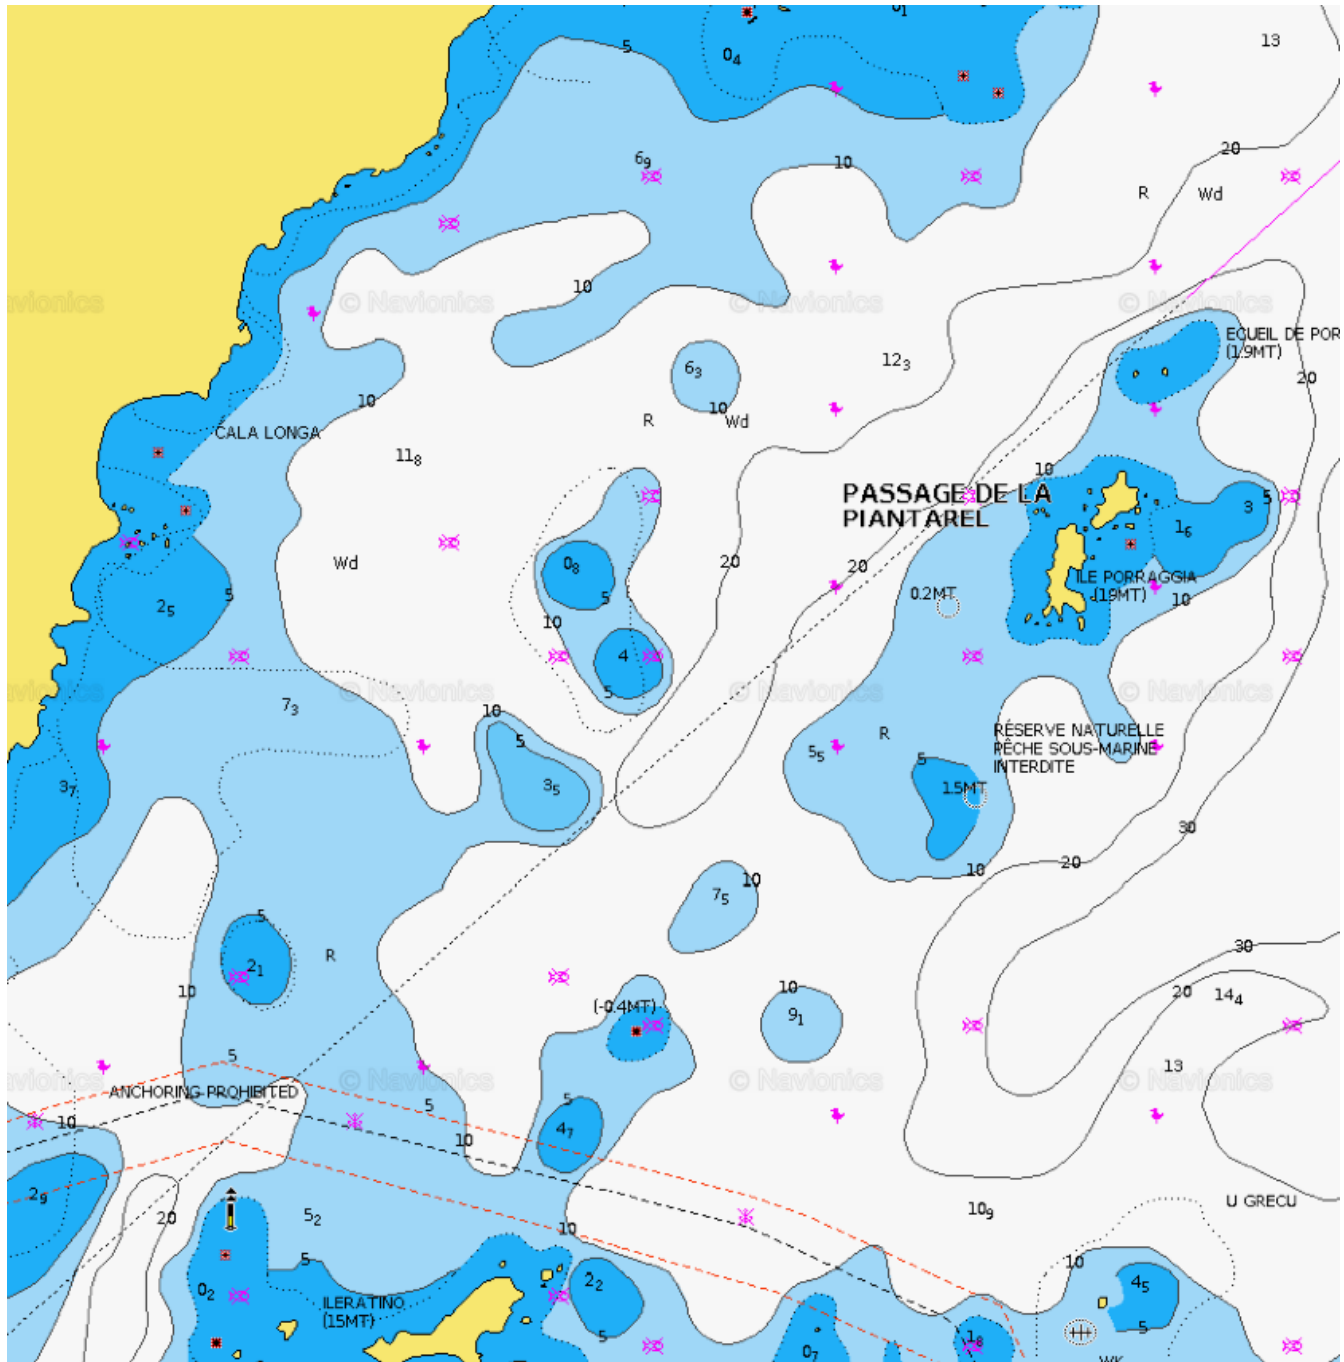

Chartplotter

Mobile

WebApp

Downloads & Updates

Chartplotter

Mobile

No overlay

1000ft

- 
- [Acknowledgements](#) | Not to be used for navigation

iAttributions