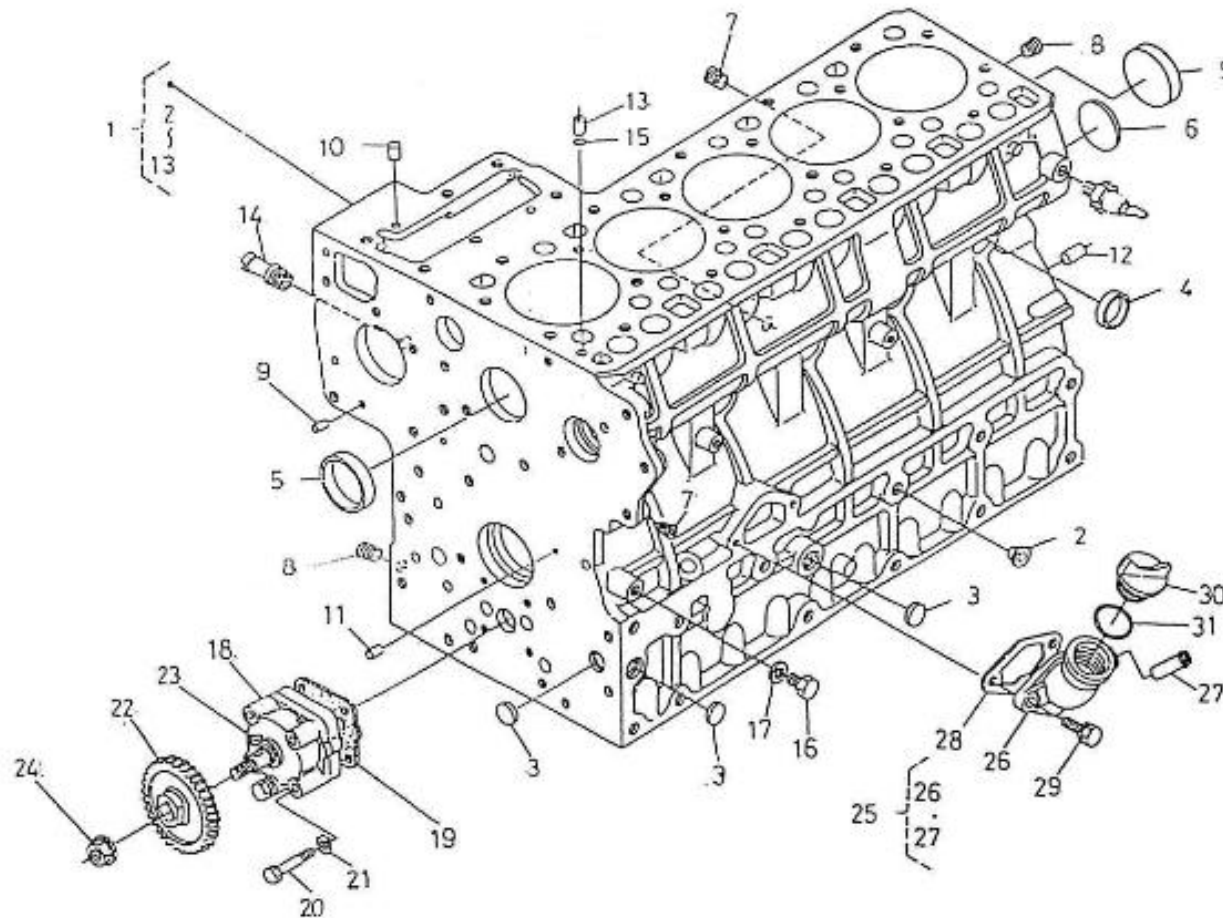

Brand: NanniDiesel

Model: Moteur 5.250TDI

Version: Standard

Subassembly: Crank case / Cylinders

N.	Item	Description	Qty	Notes
1	970310415	COMP.CRANKCASE	1	
2	970301902	PLUG	3	
3	970301903	PLUG	3	
4	970301905	CAP,SEALING	8	
5	970301906	CAP,FREEZE	2	
6	970302704	PLUG,EXPANTION	1	
7	970490108	PLUG,SOCK	7	
8	970490109	PLUG,SOCK	2	
9	970301907	PIN,CYLINDRICAL	2	
10	970490122	PIN,CYLINDRICAL	2	
11	970301908	PIN,CYLINDRICAL	2	
12	970301909	PIN,CYLINDRICAL	1	
13	970490112	PIN,PIPE	1	
14	970302119	PIPE,WATER RETURN 1	1	
15	970490116	O-RING	1	
16	970301912	PLUG	1	
17	970491131	WASHER,SEAL	1	
18	970307901	PUMP,OIL CPL.	1	
19	970301914	GASKET,OIL PUMP	1	
20	970302926	BOLT,M 6X 48	4	
21	970310417	WASHER,SPRING	4	
22	970307902	GEAR,OIL PUMP DRIVE	1	
23	970493118	KEY,FEATHER H-HE	1	
24	970301916	NUT	1	
25	970310418	FLANGE	1	
26	970310419	FLANGE	1	
27	970307535	HOSE	1	
28	970310420	GASKET NA	1	
29	970492138	BOLT,M 8X 22	2	
30	970490510	CAP,FILLING OIL	1	
31	970490511	O-RING	1	

V. 28/03/2006

Pag. 2/40