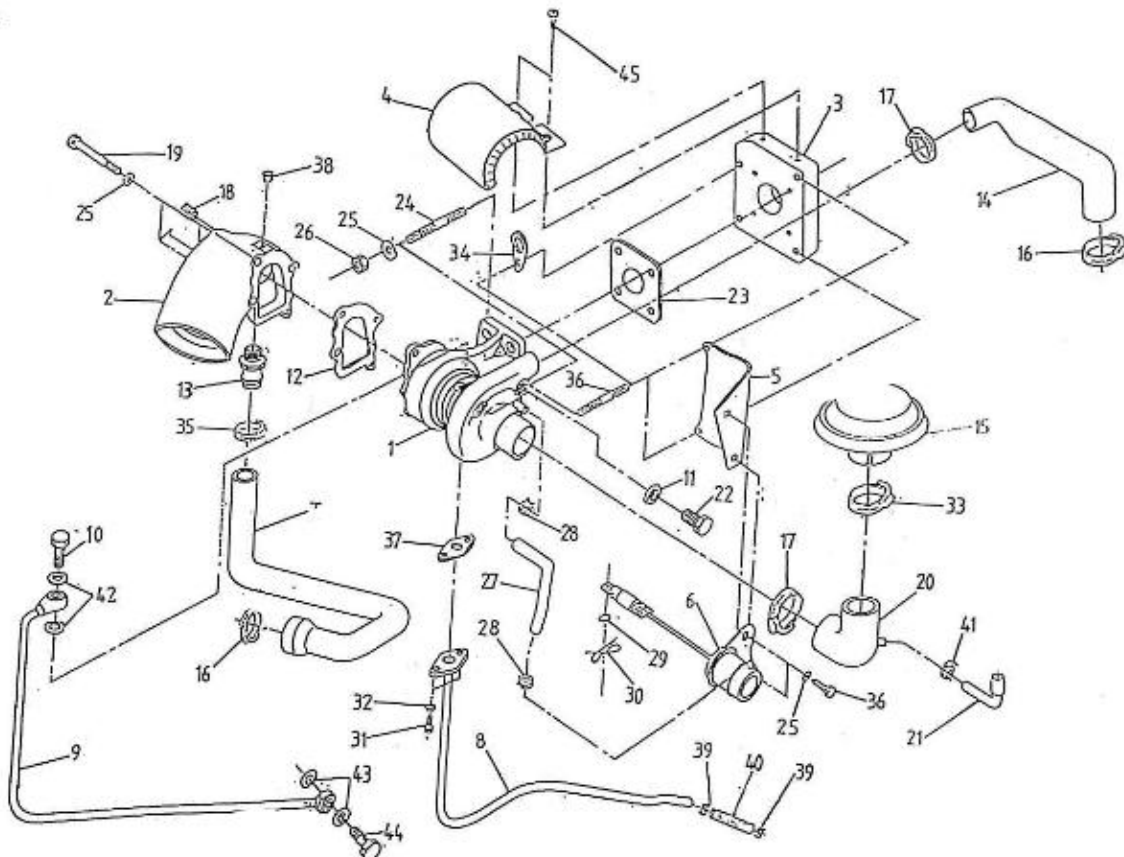

Brand: NanniDiesel

Model: Moteur 5.250TDI

Version: Standard

Subassembly: Turbocharger, Exh. Mixer

N.	Item	Description	Qty	Notes
1	970310500	TURBO CHARGER	1	
2	665700062	MIXER	1	
3	95310312	FLANGE	1	
4	95310315	TURBO COVER	1	
5	95203029	BRACKET	1	
6	970310547	WASTEGATE 5.250 TDI	1	
7	48328059	HOSE	1	
8	51306098	PIPE	1	
9	51306099	PIPE	1	
10	970310505	BOLT,EYE JOINT	1	
11	970300288	GASKET,M8	2	
12	970310502	GASKET NA	1	
13	970892303	SOCKET,HOSE	1	
14	48328057	HOSE	1	
15	970310272	COVER	1	
16	970634621	CLAMP,HOSE 44-56	2	
17	970604533	CLAMP,HOSE 32-44	1	
18	970310264	PLUG	1	
19	970301280	BOLT,HEX M 8X 90	3	
19	970647316	BOLT,HEX M 8X 35	1	
20	970310280	HOSE	1	
21	48328069	HOSE	1	
22	970832061	BOLT	2	
23	970310501	GASKET NA	1	
24	970300080	STUD,M 8X 25	5	
25	970119138	WASHER,SPRING D 8	8	
26	970027322	NUT,M 8	8	
27	970310548	HOSE	1	
28	970439306	CLAMP,HOSE 11-17	2	
29	970635459	WASHER,PLAIN D 6	1	
30	970300292	PIN,COTTER 1,6X25	1	
31	970491536	BOLT,M 6X 20	2	
32	970491536	BOLT,M 6X 20	2	
33	970634621	CLAMP,HOSE 44-56	1	
34	970490901	HOOK,ENGINE 2.60-3.90-4.110	1	
35	970604533	CLAMP,HOSE 32-44	1	
36	970300374	STUD,M 8X 30	3	
37	970310508	GASKET NA	1	
38	970307265	PLUG,HEX 1/8	1	
39	970310510	CLAMP,HOSE	2	
40	970310509	PIPE,OIL	1	
41	970301604	CLAMP,HOSE 15-24	1	
42	970310506	GASKET,COPPER	2	
43	970491131	WASHER,SEAL	2	
44	970310504	BOLT,EYE JOINT	1	
45	970609601	BOLT,HEX M 6X 12	2	

V. 28/03/2006

Pag. 21/40