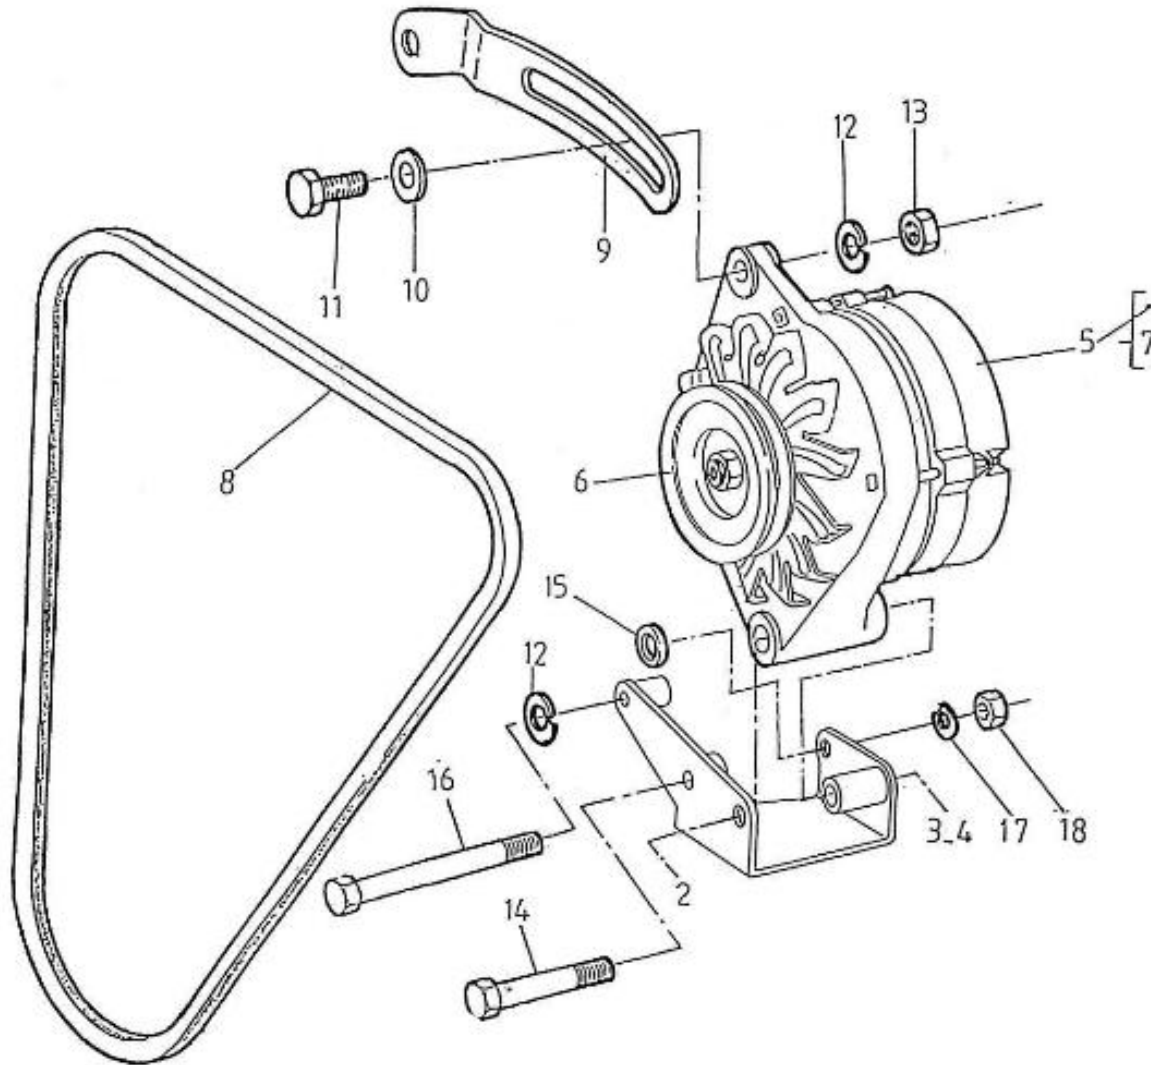

Brand: NanniDiesel

Model: Moteur 5.250TDI

Version: Standard

Subassembly: Alternator Assy.Std.

N.	Item	Description	Qty	Notes
1	970307438	SUPPORT,ALTERNATOR	1	
2	970307531	BOLT	1	
3	970039794	WASHER	1	
4	970307532	NUT	1	
5	970307522	ALTERNATOR,14V-60A	1	
6	970307521	PULLEY	1	
7	970307533	REGULATOR,ALTERNATOR	1	
8	970310301	V-BELT	1	
9	970307437	TIGHTENER,V-BELT	1	
10	970304050	WASHER	1	
11	970024016	BOLT,HEX M 8X 40	1	
12	970119138	WASHER,SPRING D 8	2	
13	970027322	NUT,M 8	1	
14	39160421	BOLT	1	
15	970307750	SPACER	1	
16	970300191	BOLT,HEX M 8X100	1	
17	970119136	WASHER,SPRING D10	1	
18	970119143	NUT, M10	1	

V. 28/03/2006

Pag. 30/40