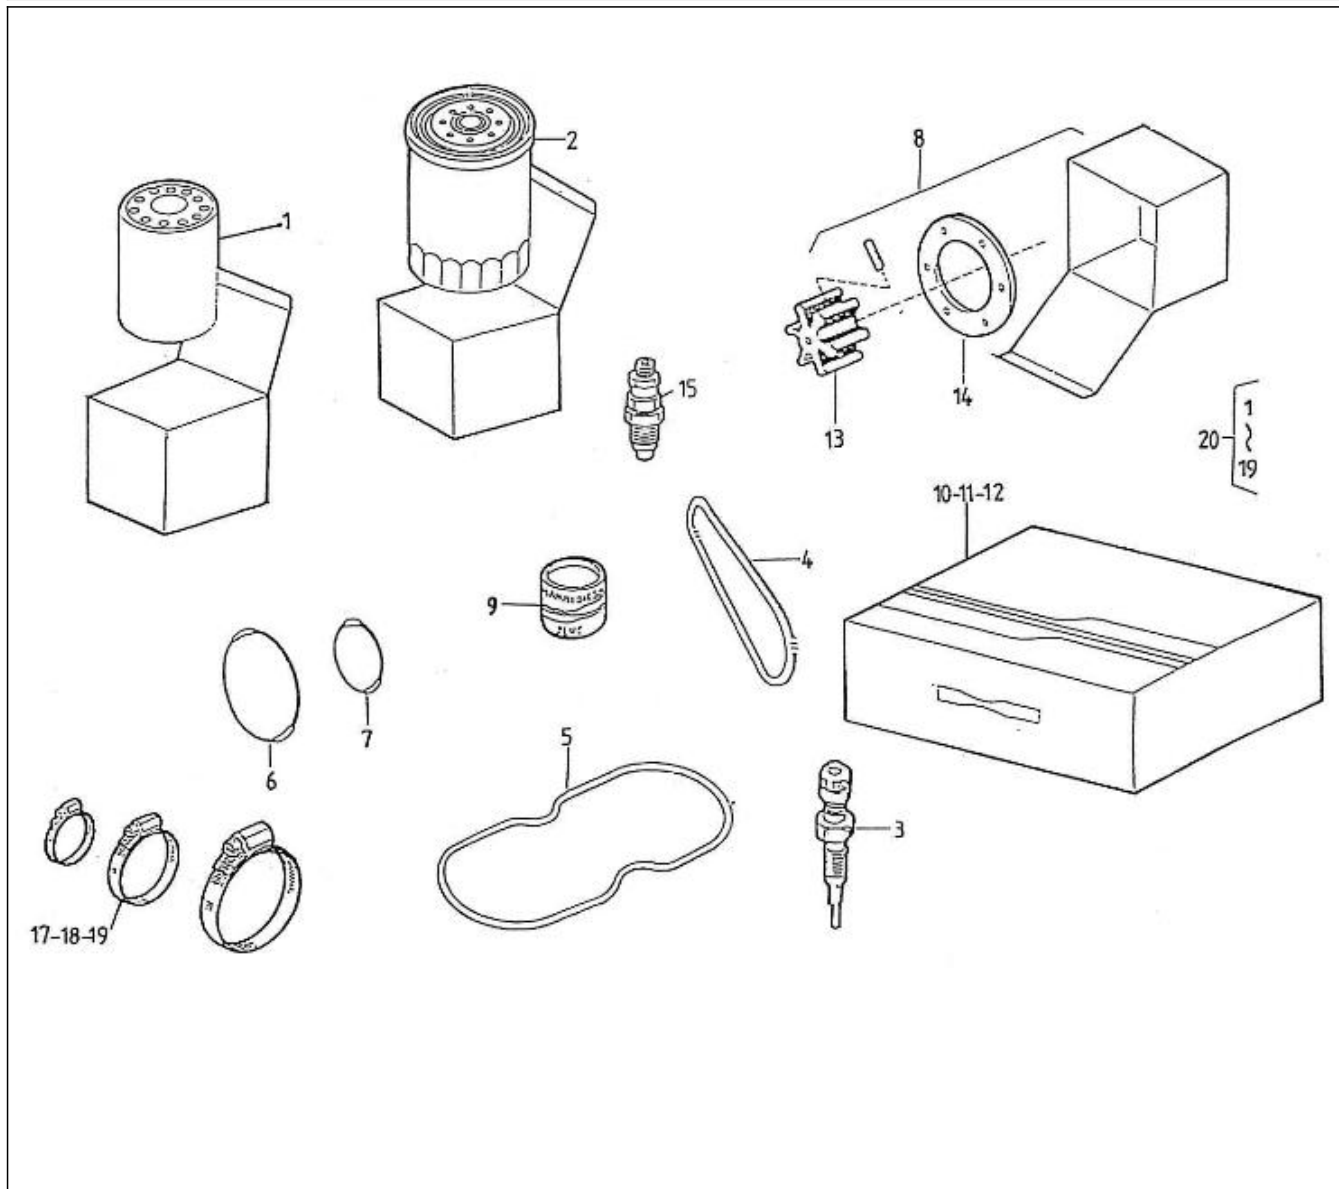

V. 28/03/2006

Pag. 39/40

Brand: NanniDiesel

Model: Moteur 5.250TDI

Version: Standard

Subassembly: Spare parts kit

N.	Item	Description	Qty	Notes
1	970310302	FILTER	1	
2	970603003	FILTER,ELEMENT OIL 4.180/90	1	
3	970307393	GLOW PLUG	1	
4	970310301	V-BELT	1	
5	970307917	GASKET,HEAD COVER	1	
6	970310554	O-RING	1	
7	970301719	O-RING,68,00X4,00	1	
8	970301804	REPAIR KIT	1	
9	970301521	PAINT,NANNI BLUE 125CC	1	
10	970310008	CASE	1	
11	970301347	INSERT,CASE	1	
12	970301348	INSERT,CASE BOTTOM	1	
13	970544310	IMPELLER,WATER PUMP F 7B-803	1	
14	970614616	GASKET,F7B	1	
15	970311163	COUPLING	1	
16	970310467	KIT,NOZZLE HOLDER	1	
17	970439306	CLAMP,HOSE 11-17	1	
18	970300922	CLAMP,HOSE 26-38	1	
19	970634621	CLAMP,HOSE 44-56	1	
20	970310562	MAINTENANCE KIT	1	