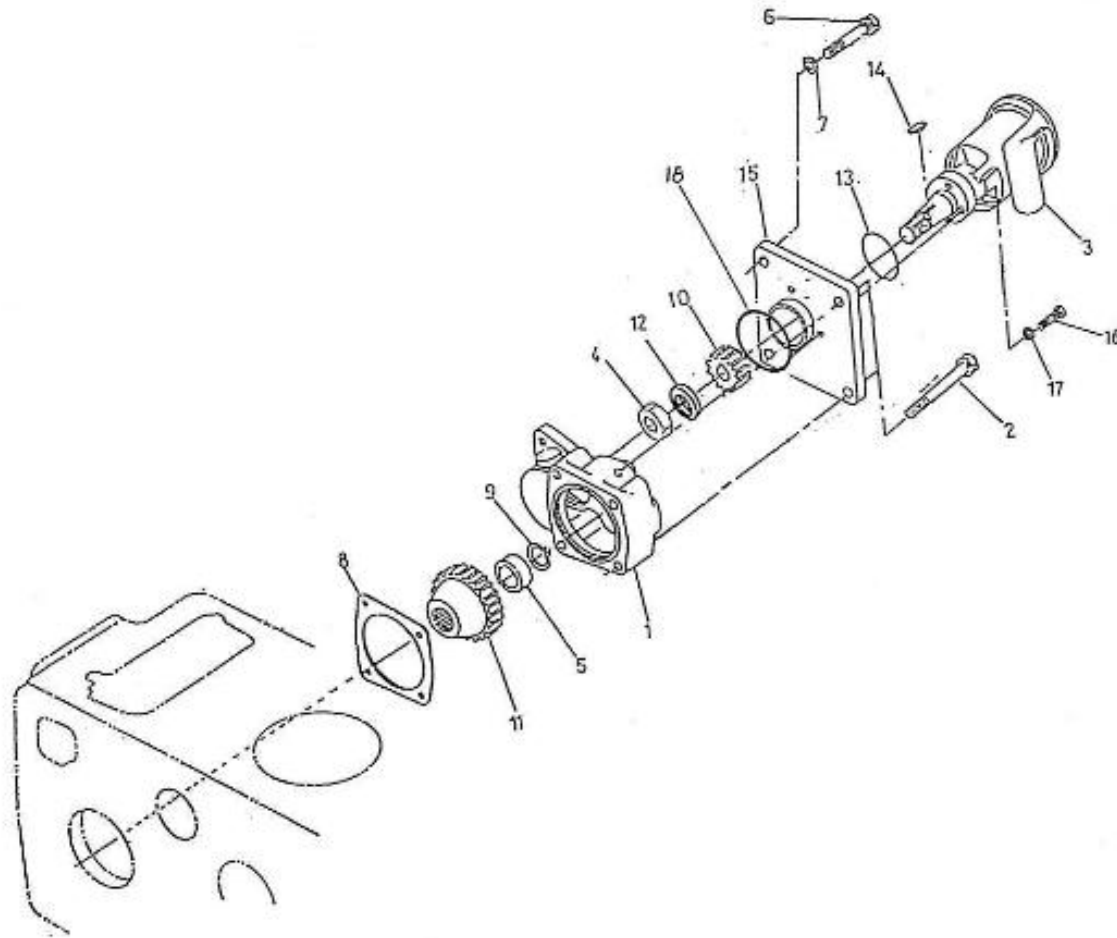

Brand: NanniDiesel

Model: Moteur 5.250TDI

Version: Standard

Subassembly: Seawater pump Ass

N.	Item	Description	Qty	Notes
1	970310511	BASE,OIL PUMP	1	
2	970644594	BOLT,HEX M 8X 60	2	
3	970310267	PUMP,WATER	1	
4	970647607	NUT,M12 LOW	1	
5	970310515	SPACER	1	
6	970119141	BOLT,HEX M8X 20	2	
7	970119139	WASHER,CORRUGATED D8	4	
8	970310513	GASKET	1	
9	970303933	CIR-CLIP,EXTERNAL	1	
10	970310516	GEAR,INJ.PUMP	1	
11	970310512	GEAR,INJ.PUMP	1	
12	970647606	WASHER,CORRUGATED D12	1	
13	970310557	O-RING	1	
14	970310588	SOLENOID STOP	1	
15	95312181	FLANGE	1	
16	970644006	BOLT,HEX M 6X 20	4	
17	970609602	WASHER,CORRUGATED D 6	4	
18	970310660	O RING	1	

V. 28/03/2006

Pag. 23/40