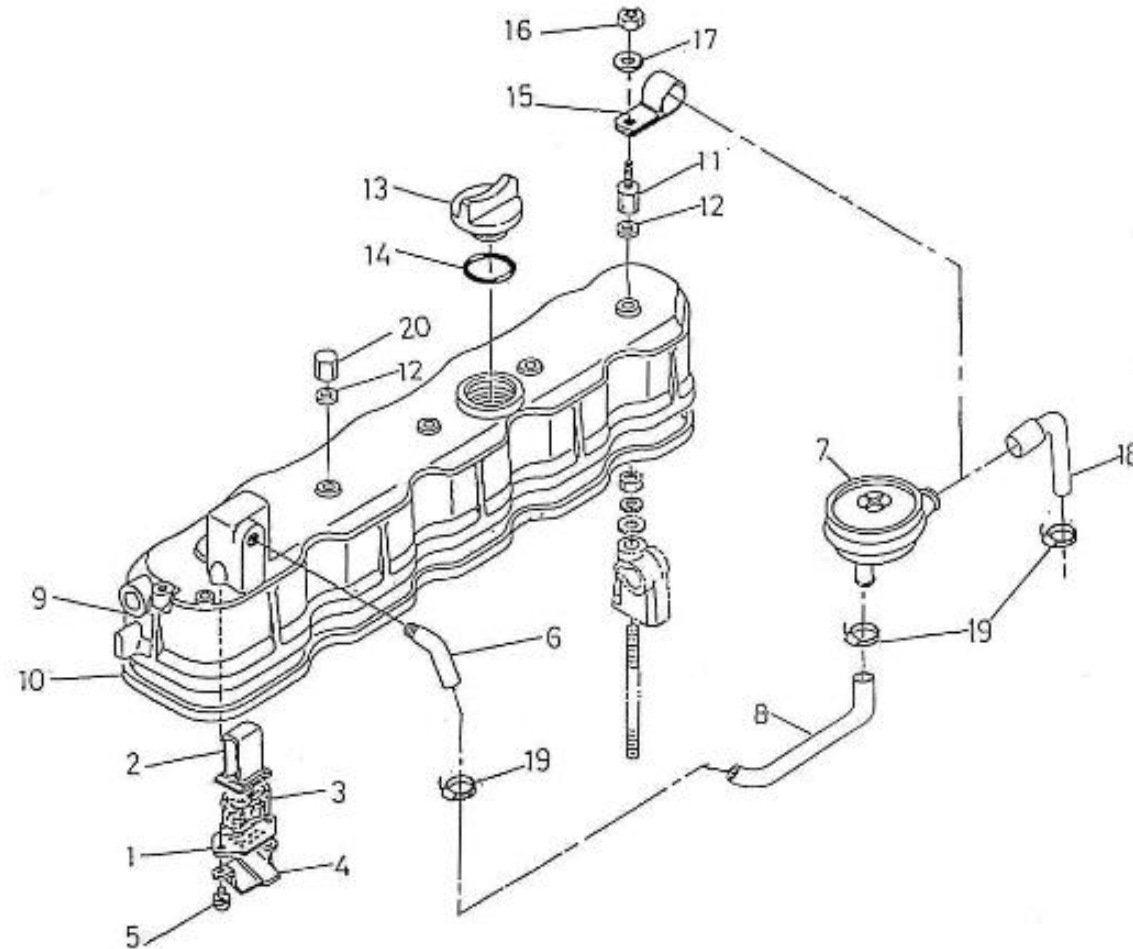

V. 28/03/2006

Pag. 3/40

Brand: NanniDiesel

Model: Moteur 5.250TDI

Version: Standard

Subassembly: Oil pan

N.	Item	Description	Qty	Notes
1	970307903	PAN,OIL	1	
2	970307904	GASKET,OIL PAN NA	1	
3	970307905	BOLT	2	
4	970307906	BOLT	26	
5	970307907	PLUG,DRAIN	2	
6	970307489	GASKET	2	
7	970490904	WASHER,SPRING D 8	1	
8	970307908	FILTER,OIL 1	1	
9	970140919	BOLT, M8X14	1	
10	970307909	O RING	1	
11	970310299	DIPSTICK	1	
12	970310298	GUIDE,TUBE OIL DIPSTICK	1	

V. 28/03/2006

Pag. 4/40

Brand: NanniDiesel

Model: Moteur 5.25TDI

Version: Standard

Subassembly: Cylinder head cover

N.	Item	Description	Qty	Notes
1	970301990	PLATE,BREATHER ELEMENT N01	1	
2	970490302	HOUSING,BREATHER ELEMENT	1	
3	970490305	FILTER,BREATHER ELEMENT	1	
4	970301991	SHIELD,OIL BREATHER	1	
5	970310423	SCREW,WITH WASHER	2	
6	970301993	PIPE,BREATHER	1	
7	51.01804-0008	PRESSURE REGULATING VALVE	1	
8	48328070	HOSE	1	
9	970307916	COVER,HEAD	1	
10	970307917	GASKET,HEAD COVER	1	
11	43320274	SPACER	1	
12	970491131	WASHER,SEAL	5	
13	970490510	CAP,FILLING OIL	1	
14	970490511	O-RING	1	
15	970304071	CLAMP	1	
16	970635460	NUT,M 6	1	
17	970635459	WASHER,PLAIN D 6	1	
18	48328069	HOSE	1	
19	970301604	CLAMP,HOSE 15-24	3	
20	970301996	NUT,CAP	4	

V. 28/03/2006

Pag. 7/40

Brand: NanniDiesel

Model: Moteur 5.250TDI

Version: Standard

Subassembly: Camshaft

N.	Item	Description	Qty	Notes
1	970307317	TAPPET	10	
2	970307318	ROD,PUSH	10	
3	970310433	ASSY CAMSHAFT	1	
4	970310434	CAMSHAFT	1	
5	970302043	SCREW,SET	1	
6	970302975	SCREW,SET	1	
7	970307924	GEAR,CAMSHAFT	1	
8	970301966	KEY,FEATHER	1	
9	970302045	STOPPER,CAMSHAFT	1	
10	970491134	BOLT,M 8X 18	2	
11	970310435	COMP.GEAR IDLE	1	
12	970307926	BUSH,IDLE GEAR	1	
13	970307927	COLLAR	1	
14	970307928	COLLAR	1	
15	970307929	CIR-CLIP,EXTERNAL	1	
16	970307930	SHAFT,IDLE GEAR	1	
17	970491134	BOLT,M 8X 18	3	