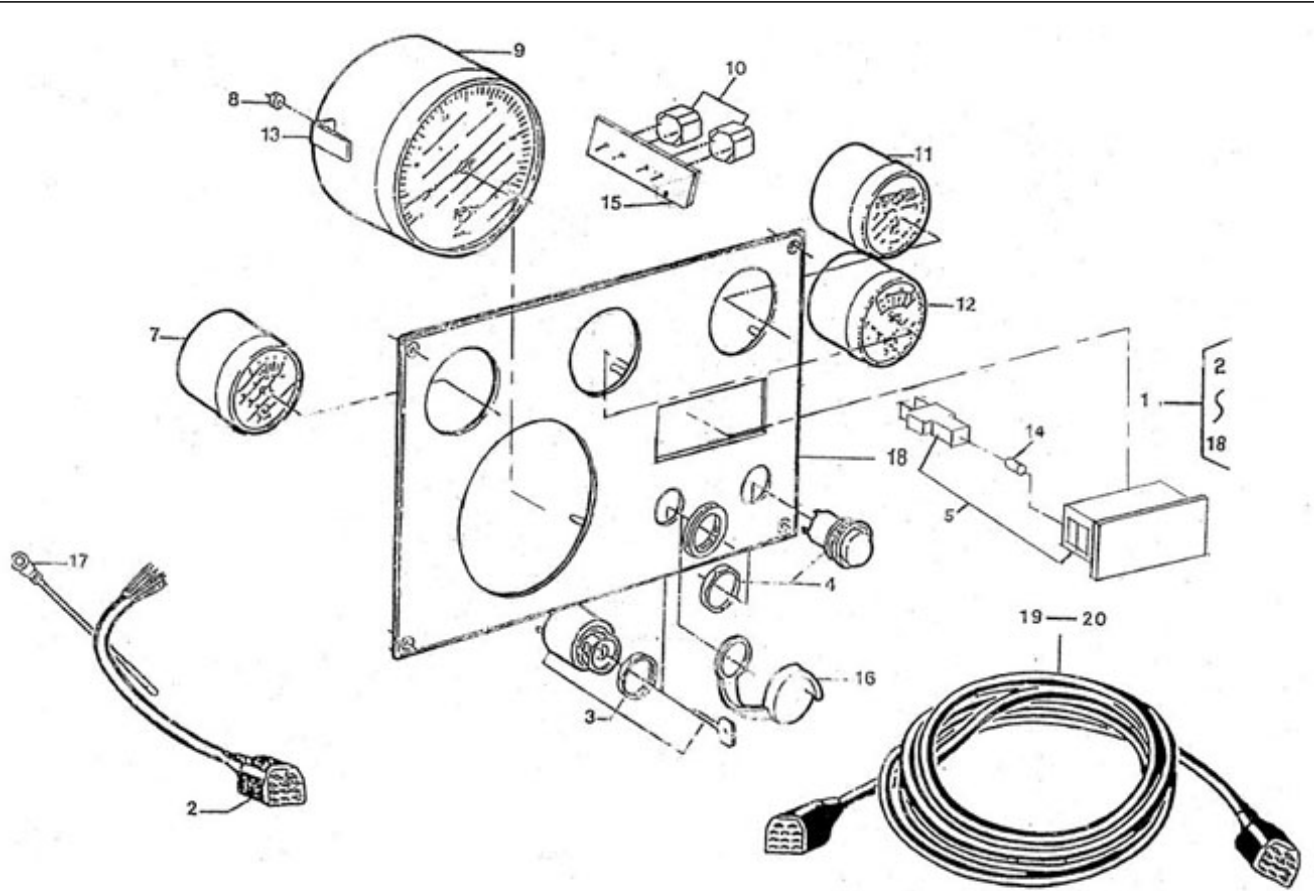

V. 28/03/2006

Pag. 32/40

Brand: NanniDiesel

Model: Moteur 5.250TDI

Version: Standard

Subassembly: Panel 5 instruments

N.	Item	Description	Qty	Notes
1	674349	PANEL,1 INSTR.TACHO CPL VDO	1	
1	674349	PANEL,1 INSTR.TACHO CPL VDO	1	
2	970304004	WIRING,PANEL 5INSTR. CPL. (11P	1	
2	970304004	WIRING,PANEL 5INSTR. CPL. (11P	1	
3	970302667	SWITCH,BOSCH STARTER + GLOWING	1	
3	970302667	SWITCH,BOSCH STARTER + GLOWING	1	
4	970300967	BUTTON,PUSH	1	
4	970300967	BUTTON,PUSH	1	
5	970856005	LIGTH WARNING	1	
5	970856005	LIGTH WARNING	1	
6	970850603	THERM.V. 120C 12V D52	1	
6	970856005	LIGTH WARNING	1	
7	48200999	TEMPERATURE GAUGE	1	
7	970850705	OIL PRESSURE GAUGE 5B	1	
8	970301191	NUT,M 4 A2	12	
8	970301191	NUT,M 4 A2	12	
9	48200998	REVOLUTION COUNTER	1	
9	970300910	GAUGE,VDO,TACH,3000,W ,D 85	1	
10	970302684	BUZZER,SONITRON SMA 24A P17.05	2	
10	970302684	BUZZER,SONITRON SMA 24A P17.05	2	
11	48201001	VOLTMETER	1	
11	970300742	GAUGE,VDO,HOUR,2P,D 52	1	
12	970850801	VOLTMETER	1	
12	48201000	OIL PRESSURE GAUGE 5B	1	
13	970300920	CLAMP,INSTRUMENTS	12	
13	970300920	CLAMP,INSTRUMENTS	12	
14	970856011	BULB 12V-2W	9	
14	970856011	BULB 12V-2W	9	
15	970310182	SUPPORT	1	
15	970310182	SUPPORT	1	
16	970304021	COVER	1	
16	970304021	COVER	1	
17	970304019	CABLEBINDER,PLASTIC 4.8X195	1	
17	970304019	CABLEBINDER,PLASTIC 4.8X195	1	
18	970300790	PLATE,PANEL 5 INSTRUMENTS VDO	1	
18	645200019	PLATE,PANEL	1	
19	970302665	WIRING,INTERMEDIATE 4MTR 11POS	1	
19	970302665	WIRING,INTERMEDIATE 4MTR 11POS	1	
20	970302666	WIRING,INTERMEDIATE 8MTR 11POS	1	
20	970302666	WIRING,INTERMEDIATE 8MTR 11POS	1	