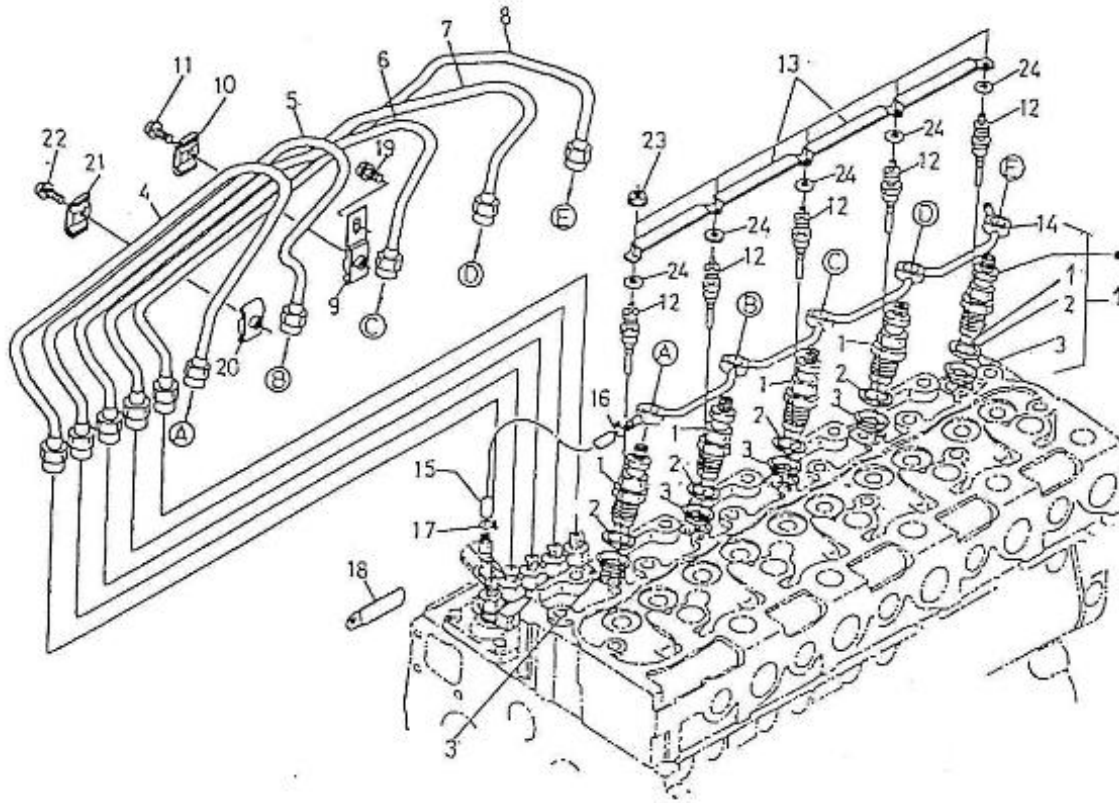

V. 28/03/2006

Pag. 14/40

Brand: NanniDiesel

Model: Moteur 5.250TDI

Version: Standard

Subassembly: Injection lines nozzles

N.	Item	Description	Qty	Notes
1	970307395	PIECE,NOZZLE	5	
1	970310467	KIT,NOZZLE HOLDER	5	
2	970142109	GHASKET, RING INJECTORS	5	
3	970307388	SEAL,HEAT	5	
4	970310468	PIPE,INJECTION 1	1	
5	970310469	PIPE,INJECTION 2	1	
6	970310470	PIPE,INJECTION 3	1	
7	970310471	PIPE,INJECTION 4	1	
8	970310472	PIPE,INJECTION 5	1	
9	970310472	PIPE,INJECTION 5	3	
10	970142115	CLAMP,FUEL-LINES 1+2	3	
11	970492118	SCREW,M 5X 20 ROUND HEAD	3	
12	970307393	GLOW PLUG	5	
13	970310474	CORD,GLOW PLUG	1	
14	970307759	ASSY PIPE,OVER FLOW	1	
15	32805001	HOSE	1	
16	970310171	CLAMP	1	
17	970310171	CLAMP	1	
18	970310476	CLAMP,CORD	1	
19	970310477	SCREW,WITH WASHER	3	
20	970142114	CLAMP,FUEL LINES 1+2	5	
21	970142115	CLAMP,FUEL-LINES 1+2	5	
22	970492118	SCREW,M 5X 20 ROUND HEAD	5	
23	970307593	NUT,FLANGE	5	
24	970307594	WASHER,PLAIN	5	