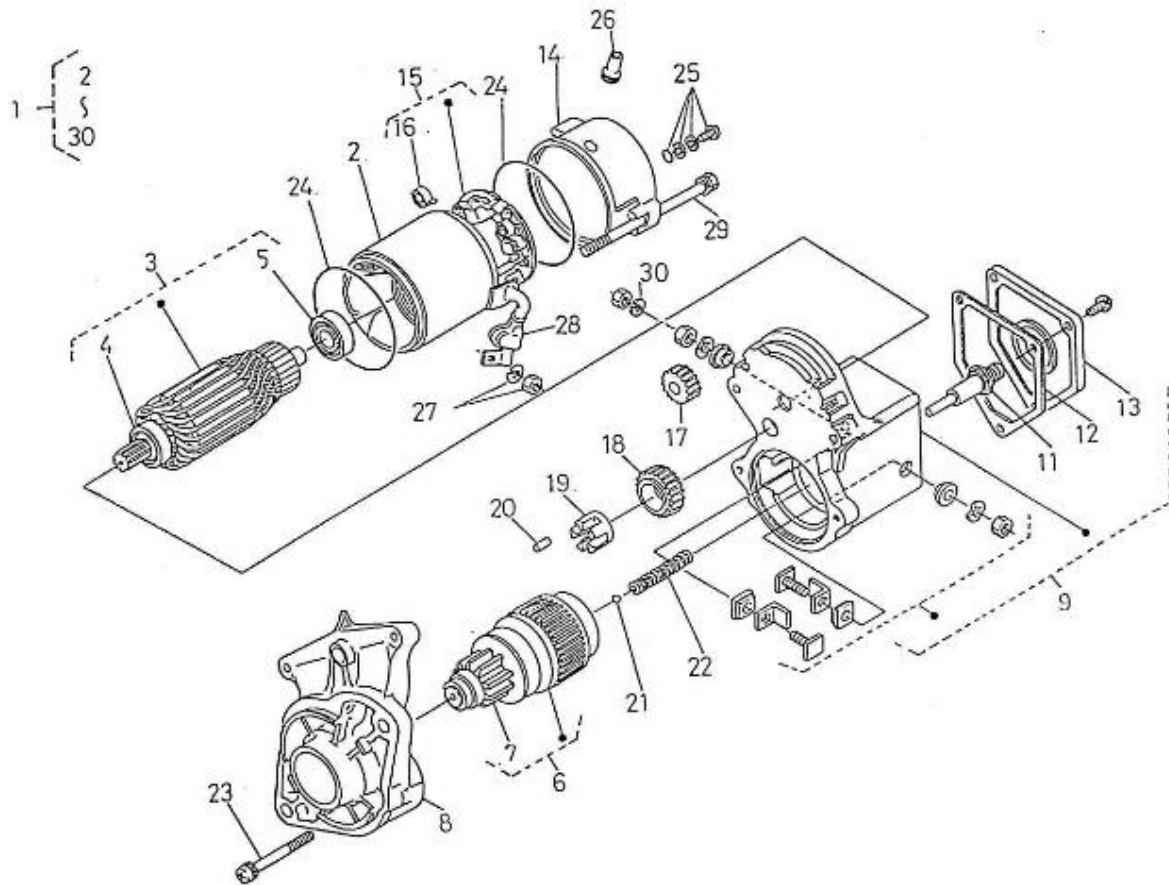

Brand: NanniDiesel

Model: Moteur 5.250TDI

Version: Standard

Subassembly: Starter motor

N.	Item	Description	Qty	Notes
1	970302070	STARTER,MOTOR 12V 0,8KW	1	
2	970303986	HOUSING,ROTOR	1	
3	970303987	ROTOR,STARTER 6.280	1	
4	970303988	GASKET,RING	1	
5	970307787	BEARING,BALL(RADIAL)	1	
6	970303994	PINION,SWITCH	1	
7	970307788	PIGNON	1	
8	970303995	FRAME,DRIVE END-STARTER MOTOR	1	
9	970303991	HOLDER,MAGNETIC SWITCH	1	
10	970303991	HOLDER,MAGNETIC SWITCH	1	
11	970307789	PLUNGER	1	
12	970307790	GASKET	1	
13	970307791	COUVERCLE	1	
14	970307792	FRAME,END	1	
15	970303989	HOLDER,BRUSH	1	
16	970517318	SPRING,BRUSH	4	
17	970303992	GEAR,1	1	
18	970517313	GEAR,2 STARTER MOTOR 4.110	1	
19	970517315	BUSHING,PLASTIC (STARTER MOTOR	1	
20	970517314	ROLLER,STARTER MOTOR 4.110	5	
21	970517316	BHEARING,BALL STARTER MOTOR	1	
22	970517319	SPRING,STARTER MOTOR 4.110	1	
23	970303997	SCREW	2	
24	970303990	GASKET	1	
25	970307793	ASSY BOLT	2	
26	970307794	COVER	1	
27	970517324	NUT,STATER 4.110	1	
28	970303965	COVER,CORD	1	
29	970303996	BOLT	2	
30	970490904	WASHER,SPRING D 8	1	

V. 28/03/2006

Pag. 29/40