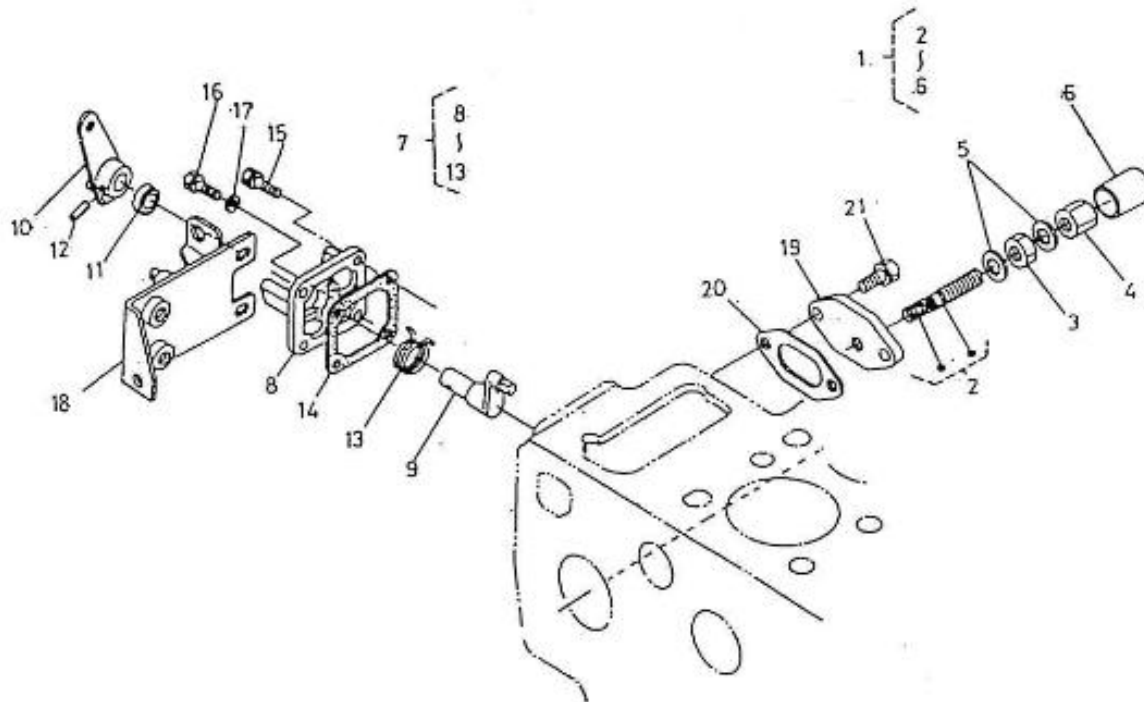

V. 28/03/2006

Pag. 17/40

Brand: NanniDiesel

Model: Moteur 5.250TDI

Version: Standard

Subassembly: Engine stop lever

N.	Item	Description	Qty	Notes
1	970307354	APPARATUS,IDLING	1	
2	970307356	ASSY BOLT,ADJUSTING	1	
3	970303906	NUT	1	
4	970307355	NUT,CAP	1	
5	970491131	WASHER,SEAL	2	
6	970302069	CAP	1	
7	970307942	ASSY LEVER,ENG.STOP	1	
8	970307943	COVER,INJECTION PUMP	1	
9	970307944	SHAFT,LEVER	1	
10	970307360	LEVER,ENGINE STOP	1	
11	970302861	SEAL,OIL	1	
12	970151130	PIN,SPRING RETAINER	1	
13	970307361	SPRING,RETURN	1	
14	970310448	GASKET,PUMP COVER NA	1	
15	970490119	BOLT,M 6X 18	2	
16	970141537	BOLT, M6X22	2	
17	970141326	WASHER, PLAIN D6	2	
18	970307366	SUPPORT,SOLENOID	1	
19	970302930	COVER	1	
20	970310450	GASKET,BREATHER NA	1	
21	970491117	BOLT,M 6X 16	2	