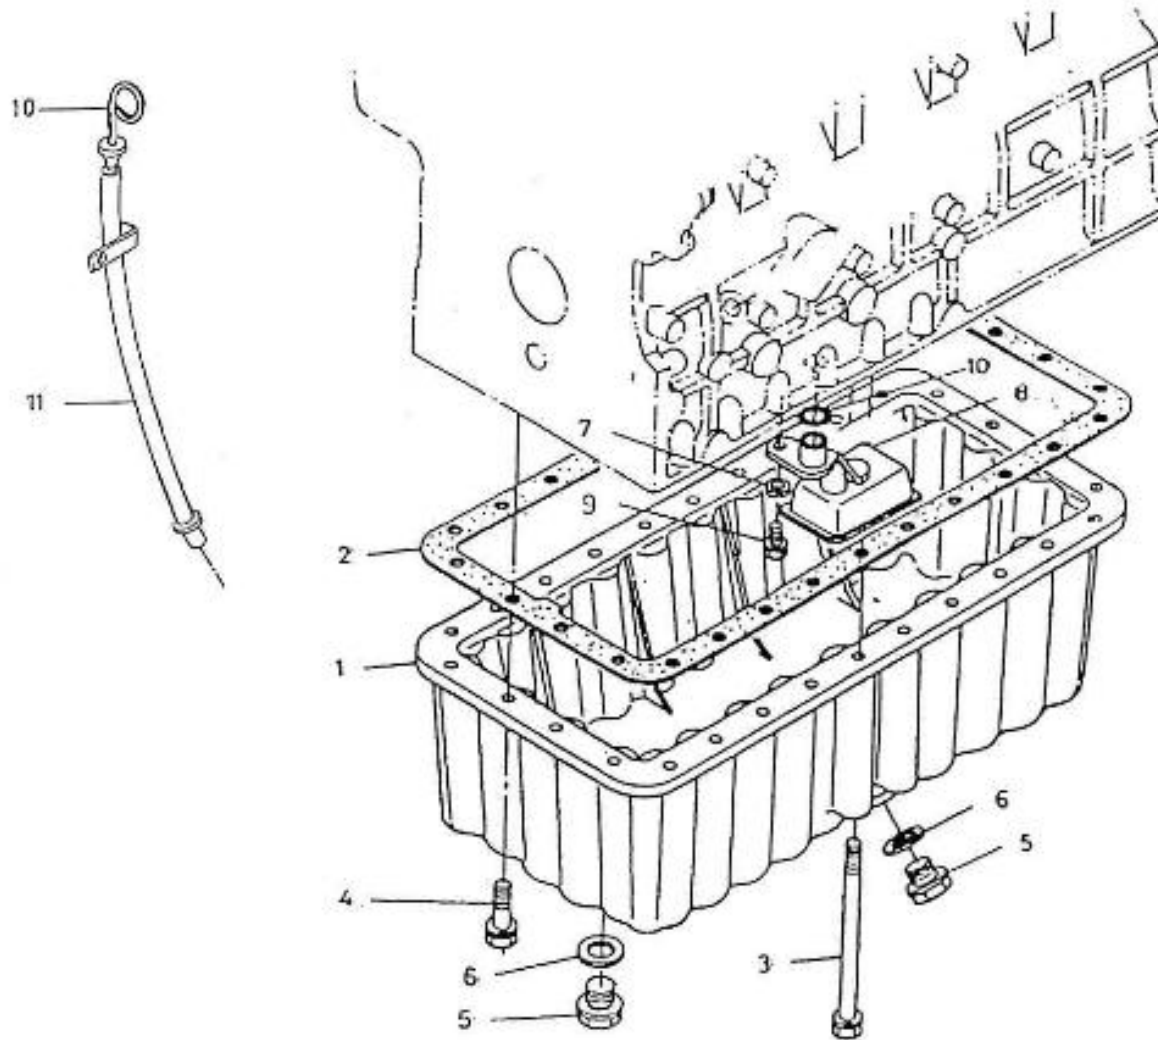

V. 28/03/2006

Pag. 3/40

Brand: NanniDiesel

Model: Moteur 5.250TDI

Version: Standard

Subassembly: Oil pan

N.	Item	Description	Qty	Notes
1	970307903	PAN,OIL	1	
2	970307904	GASKET,OIL PAN NA	1	
3	970307905	BOLT	2	
4	970307906	BOLT	26	
5	970307907	PLUG,DRAIN	2	
6	970307489	GASKET	2	
7	970490904	WASHER,SPRING D 8	1	
8	970307908	FILTER,OIL 1	1	
9	970140919	BOLT, M8X14	1	
10	970307909	O RING	1	
11	970310299	DIPSTICK	1	
12	970310298	GUIDE,TUBE OIL DIPSTICK	1	