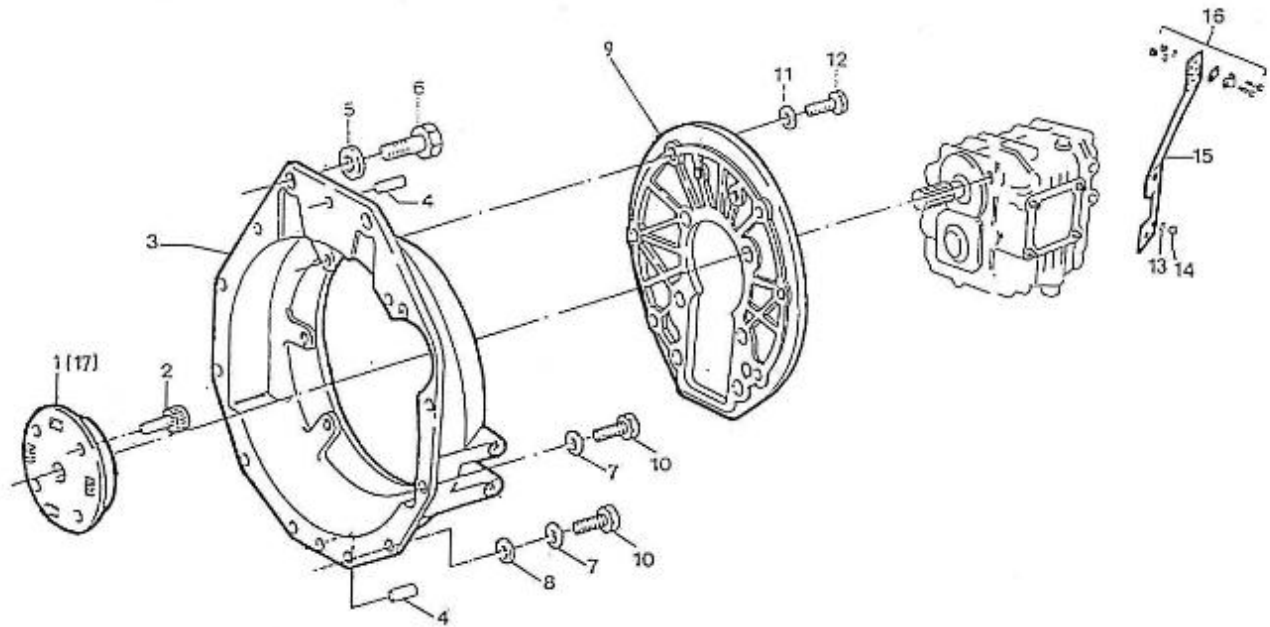

Brand: NanniDiesel

Model: Moteur 5.250TDI

Version: Standard

Subassembly: Flywheel housing

N.	Item	Description	Qty	Notes
1	970310255	TM 345A COUPLING	1	
2	970119141	BOLT,HEX M8X 20	6	
3	970119139	WASHER,CORRUGATED D8	6	
4	970302149	PIN,CYLINDRICAL D10X 20	2	
5	970647606	WASHER,CORRUGATED D12	2	
6	970301736	BOLT,HEX M12X1,25X 30	2	
7	970119139	WASHER,CORRUGATED D8	16	
8	970027323	WASHER,PLAIN D 8	2	
9	970302342	PLATE,ADAPTOR -HBW250-	1	
10	970119141	BOLT,HEX M8X 20	16	
11	970119137	WASHER,CORRUGATED D10	6	
12	970635508	BOLT,HEX M10X 25	6	
13	970119139	WASHER,CORRUGATED D8	2	
14	970027322	NUT,M 8	2	
15	605303006	SUPPORT	1	
15	970300373	SUPPORT,CONTROL HBW	1	
16	970835020	CLAMP	1	
17	970310215	COUPLING	1	

V. 28/03/2006

Pag. 36/40