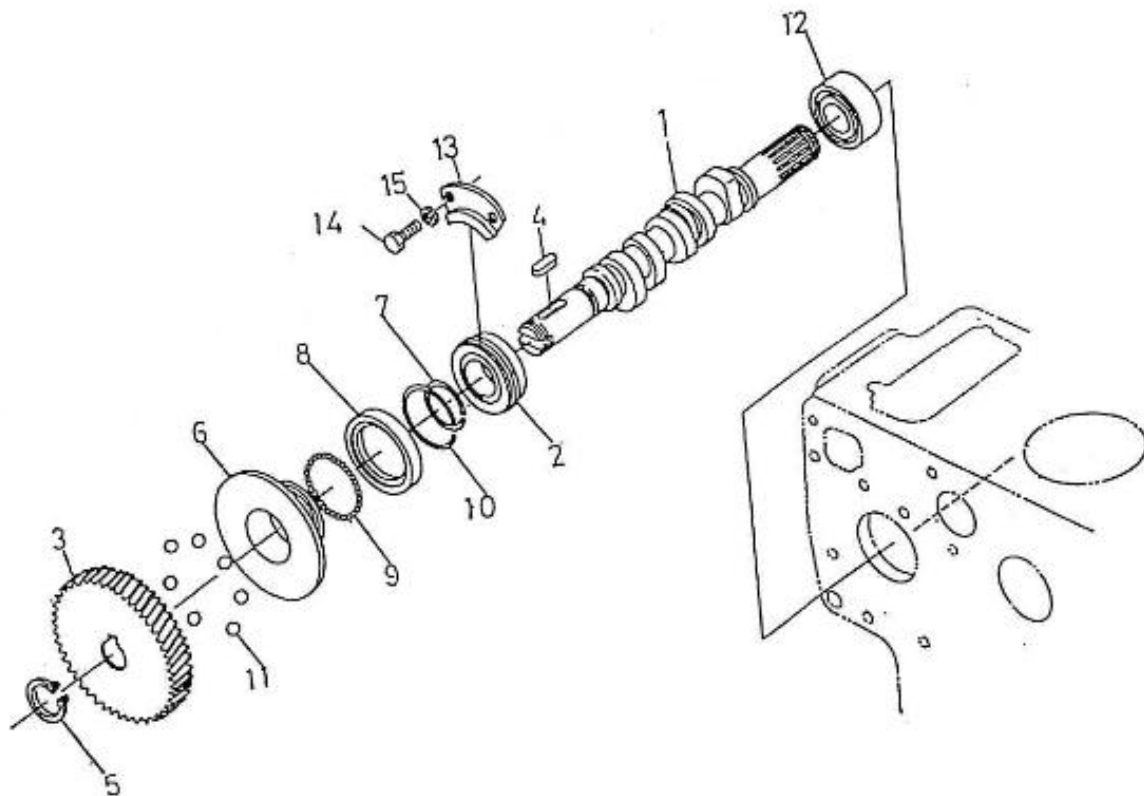

V. 28/03/2006

Pag. 12/40

Brand: NanniDiesel	N.	Item	Description	Qty	Notes
Model: Moteur 5.250TDI	1	970307940	CAMSHAFT,FUEL	1	
Version: Standard	2	970302094	BEARING,CASE	1	
Subassembly: Camshaft fuel	3	970307351	GEAR,INJECTION PUMP	1	
	4	970302096	KEY,FEATHER	1	
	5	970302097	CIR-CLIP,EXTERNAL	1	
	6	970307352	SLEEVE,GOVERNOR	1	
	7	970302099	CIR-CLIP,GOVERNOR SLEEVE	1	
	8	970303929	CASE,GOVERNOR BALL	1	
	9	970492130	BEARING,BALL FUEL CAMSHAFT	39	
	10	970302100	CIR-CLIP,GOVERNOR BALL CASE	1	
	11	970303930	BEARING,BALL	7	
	12	970302105	BEARING,CASE	1	
	13	970302106	STOPPER,FUEL CAMSHAFT	1	
	14	970140919	BOLT, M8X14	2	
	15	970140919	BOLT, M8X14	2	
	15	970307939	CAMSHAFT,FUEL CPL.	1	