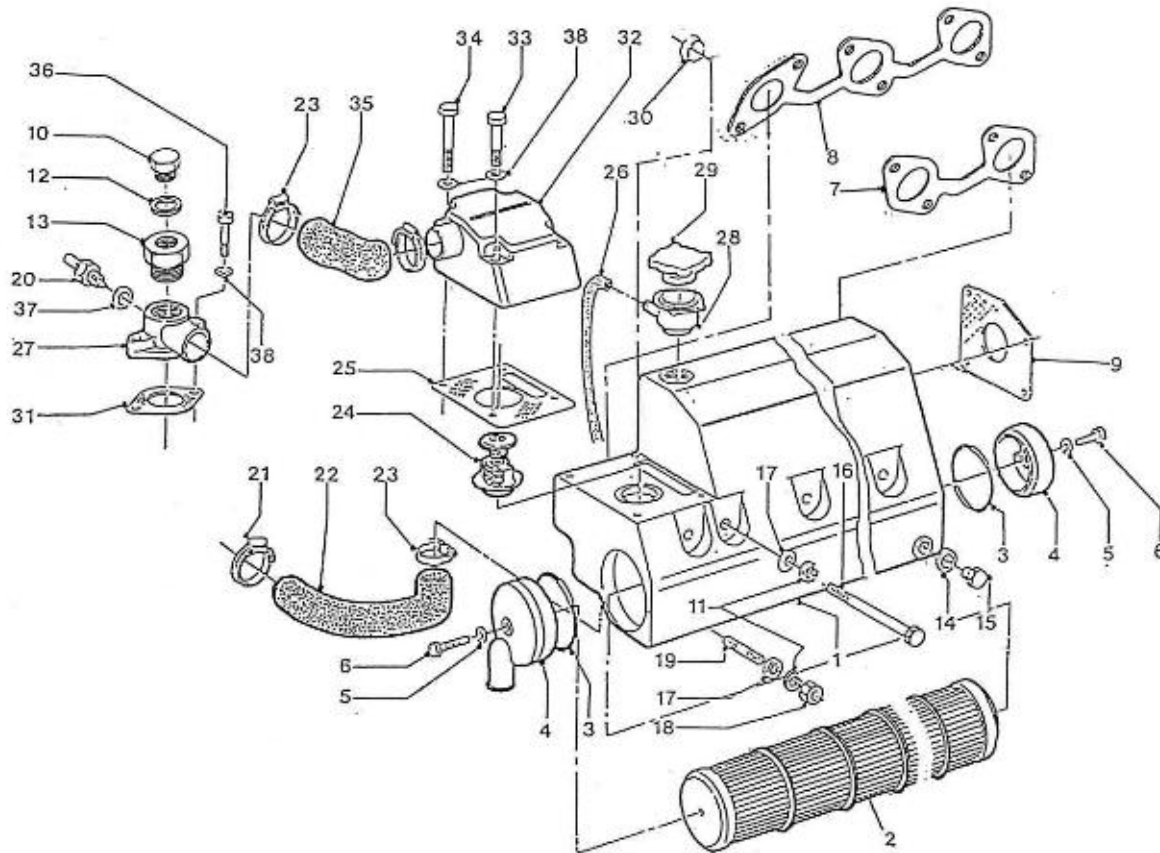

Brand: NanniDiesel

Model: Moteur 5.250TDI

Version: Standard

Subassembly: Heat exchanger exh. Manifold

N.	Item	Description	Qty	Notes
1	970307951	HOUSING,HEATEXCHANGER	1	
2	970307503	TUBE,STACK	1	
3	970301719	O-RING,68,00X4,00	2	
4	970307714	COVER	2	
5	970300288	GASKET,M8	2	
6	970301263	BOLT,M 8X 45 -A2-	2	
7	970310495	GASKET,E-MANIFOLD NA	1	
8	970310496	GASKET,E-MANIFOLD NA	1	
9	970301710	GASKET,MIXER 4.190	1	
10	970639853	"PLUG,HEX 3/8""G"	1	
11	970119138	WASHER,SPRING D 8	12	
12	970300289	GASKET,RING D17	1	
13	970307656	PLUG,HEX 36/150	1	
14	970300306	GASKET,RING D14	1	
15	970875506	PLUG	1	
16	970301703	BOLT,HEX M 8X160	5	
17	970027323	WASHER,PLAIN D 8	10	
18	970027322	NUT,M 8	5	
19	970300374	STUD,M 8X 30	5	
20	970851602	WATER TEMPERATURE SENDER	1	
21	970604533	CLAMP,HOSE 32-44	1	
22	970310281	HOSE	1	
23	970300922	CLAMP,HOSE 26-38	3	
24	970307282	THERMOSTAT	1	
25	970301408	GASKET,THERMOSTAT COVER	1	
26	970300077	HOSE,D 8 L= 450	1	
27	970301711	FLANGE,WATER INTAKE 4.190	1	
28	970307176	FILLING NECK	1	
29	970604614	CAP,FILLING 0, 7 DOUBLE SEAL	1	
30	970494517	CAP,FREEZE	2	
31	970301730	GASKET,FLANGE	1	
32	970301403	COVER,THERMOSTAT	1	
33	970300409	BOLT,HEX M 8X 55	2	
34	970300261	BOLT,HEX M 8X 80	2	
35	48328068	HOSE	1	
36	970635916	BOLT,SOCK M 8X 35	2	
37	970300306	GASKET,RING D14	1	
38	970119139	WASHER,CORRUGATED D8	6	
39	970307950	HEATEXCHANGER	1	

V. 28/03/2006

Pag. 22/40