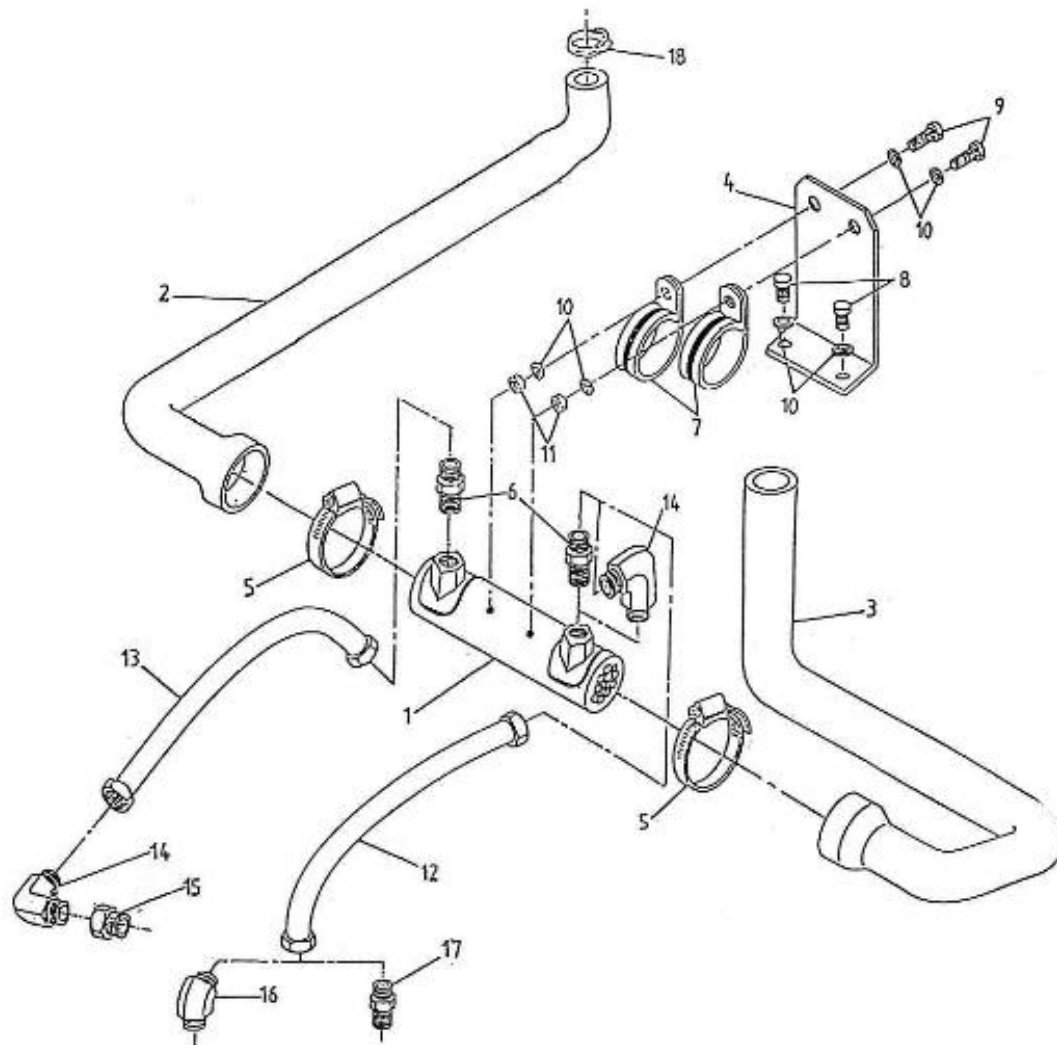

Brand: NanniDiesel

Model: Moteur 5.250TDI

Version: Standard

Subassembly: Reversing gear

N.	Item	Description	Qty	Notes
1	970310247	OIL COOLER	1	
2	48328060	HOSE	1	
3	48328059	HOSE	1	
4	95310311	BRACKET	1	
4	95310335	BRACKET	1	
5	970634621	CLAMP,HOSE 44-56	2	
6	48300308	ELBOW	2	
7	48100189	CLAMP	2	
8	970119141	BOLT,HEX M8X 20	2	
9	970119141	BOLT,HEX M8X 20	2	
10	970027323	WASHER,PLAIN D 8	6	
11	970024015	NUT,M 8 A2	2	
12	51819003	HOSE	1	
13	51819003	HOSE	1	
14	48300035	ELBOW 92	3	
15	43360089	ELBOW	1	
16	48300031	ELBOW 45	1	
17	48300084	ELBOW	2	
18	970604526	CLAMP,HOSE 22-32	1	

V. 28/03/2006

Pag. 37/40