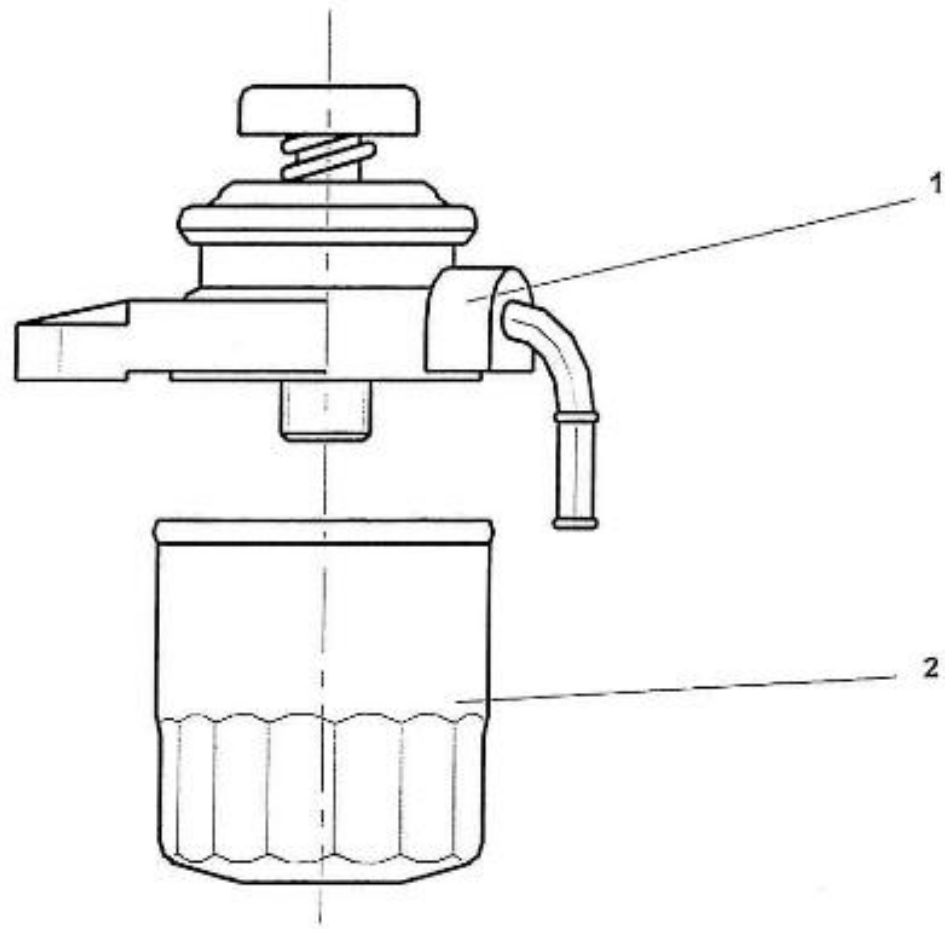

Brand: NanniDiesel
Model: Moteur 5.250TDI
Version: Standard
Subassembly: Fuel filter Assy.

N.	Item	Description	Qty	Notes
1	970310293	FUEL FILTER	1	
2	970310302	FILTER	1	

V. 28/03/2006

Pag. 16/40