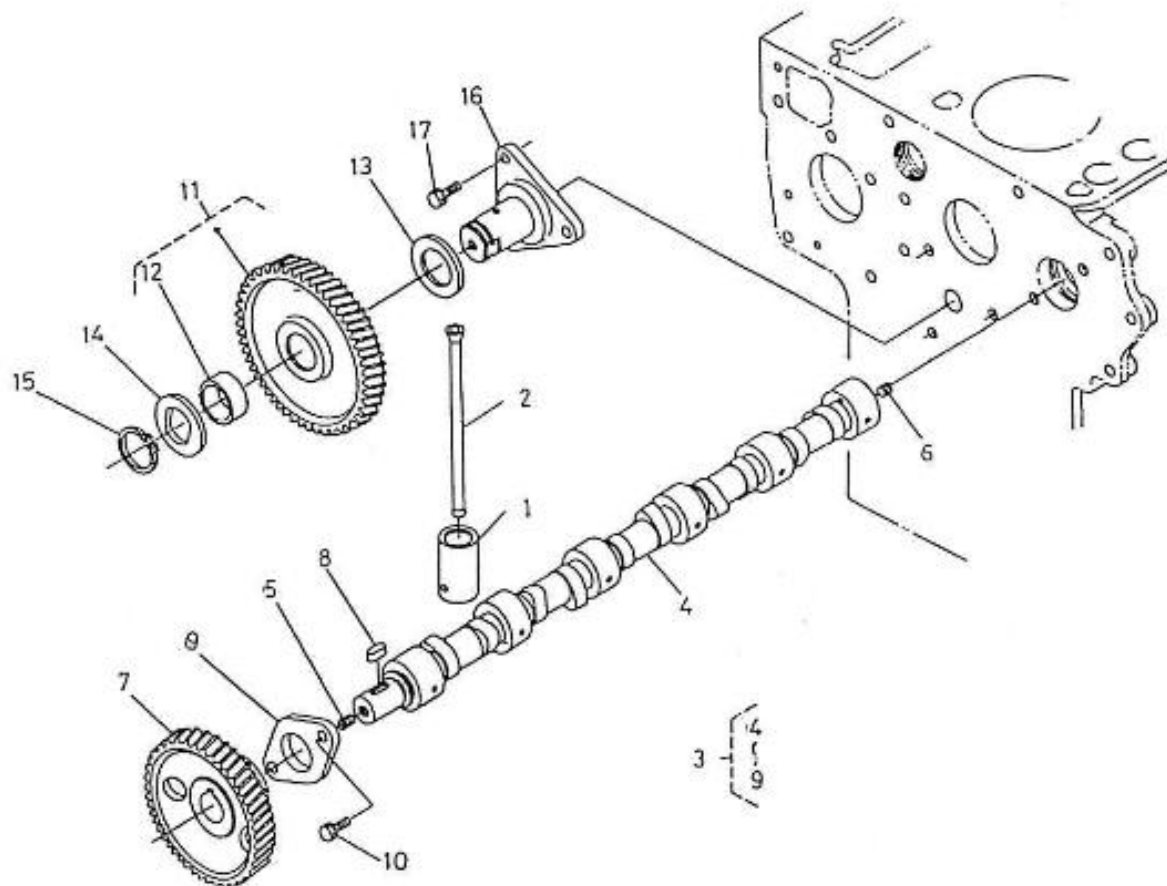

V. 28/03/2006

Pag. 7/40

Brand: NanniDiesel

Model: Moteur 5.250TDI

Version: Standard

Subassembly: Camshaft

N.	Item	Description	Qty	Notes
1	970307317	TAPPET	10	
2	970307318	ROD,PUSH	10	
3	970310433	ASSY CAMSHAFT	1	
4	970310434	CAMSHAFT	1	
5	970302043	SCREW,SET	1	
6	970302975	SCREW,SET	1	
7	970307924	GEAR,CAMSHAFT	1	
8	970301966	KEY,FEATHER	1	
9	970302045	STOPPER,CAMSHAFT	1	
10	970491134	BOLT,M 8X 18	2	
11	970310435	COMP.GEAR IDLE	1	
12	970307926	BUSH,IDLE GEAR	1	
13	970307927	COLLAR	1	
14	970307928	COLLAR	1	
15	970307929	CIR-CLIP,EXTERNAL	1	
16	970307930	SHAFT,IDLE GEAR	1	
17	970491134	BOLT,M 8X 18	3	

V. 28/03/2006

Pag. 8/40

Brand: NanniDiesel

Model: Moteur 5.250TDI

Version: Standard

Subassembly: Speed control

N.	Item	Description	Qty	Notes
1	970302022	SCREW,ADJUSTING	1	
2	970140402	NUT	1	
3	970150403	RING,SEAL	2	
4	970140504	NUT, CAP M8	1	
5	970310464	CAP	1	
6	970303912	LEVER, SPEED CONTROL	1	
7	970143118	KEY,FEATHER	1	
8	970302024	O-RING	1	
9	970302025	WASHER,PLAIN D 8	1	
10	970302026	NUT,M 8	21	
11	970310465	COLLAR	1	
12	970303913	COVER,SPEED CONTROL 6.280	1	
13	970302029	GASKET,COVER SPEED CONTROL	1	
14	970491537	BOLT,M 6X 25	2	
15	970490224	STUD	2	
16	970310417	WASHER,SPRING	2	
17	970151133	NUT,M 6	2	
18	95203028A	BRACKET	1	
19	48100151	BRACKET	1	
20	95203028A	BRACKET	1	
21	95203028A	BRACKET	1	
22	970300318	WASHER,SPRING D 5	2	
23	970300317	BOLT,HEX M 5X 16	2	
24	970300292	PIN,COTTER 1,6X25	3	
25	970635459	WASHER,PLAIN D 6	3	