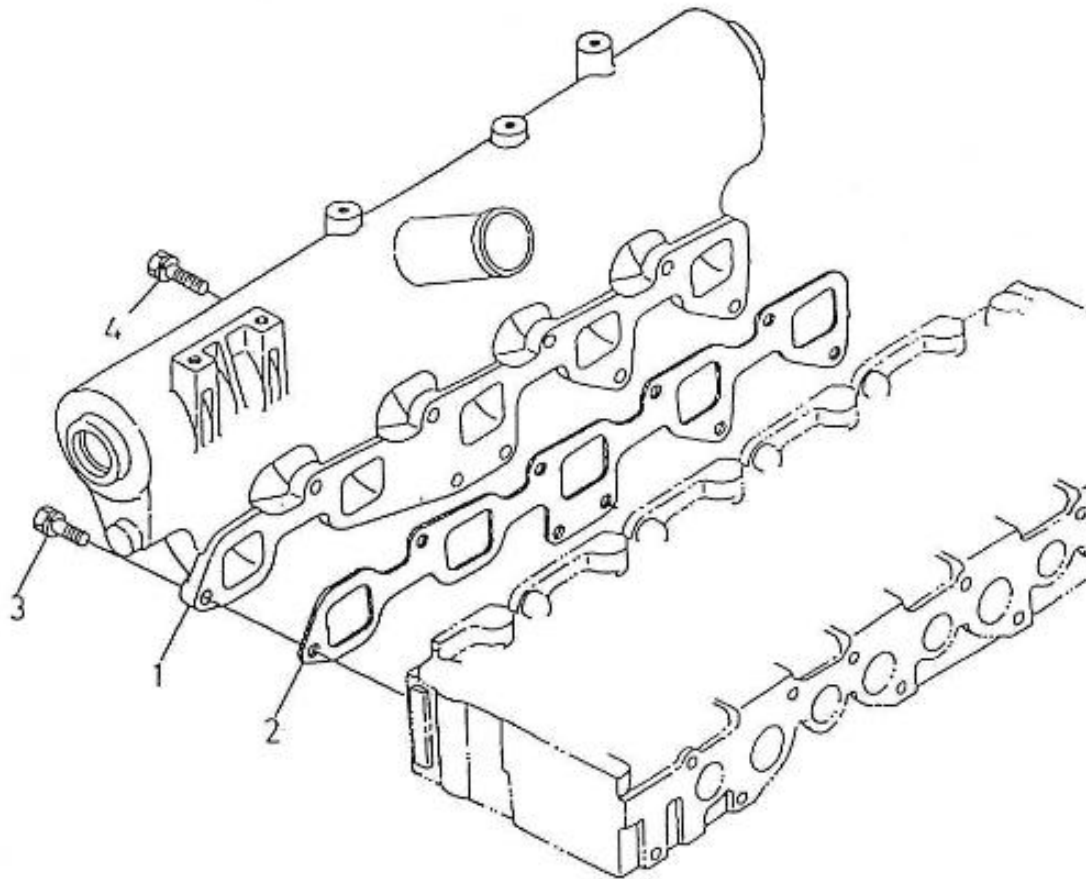

Brand: NanniDiesel

Model: Moteur 5.250TDI

Version: Standard

Subassembly: Intaket manifold

N.	Item	Description	Qty	Notes
1	970310497	MANIFOLD,INLET	1	
2	970310498	GASKET,MANIFOLD NA	1	
3	970492138	BOLT,M 8X 22	7	
4	970310499	BOLT	2	

V. 28/03/2006

Pag. 25/40