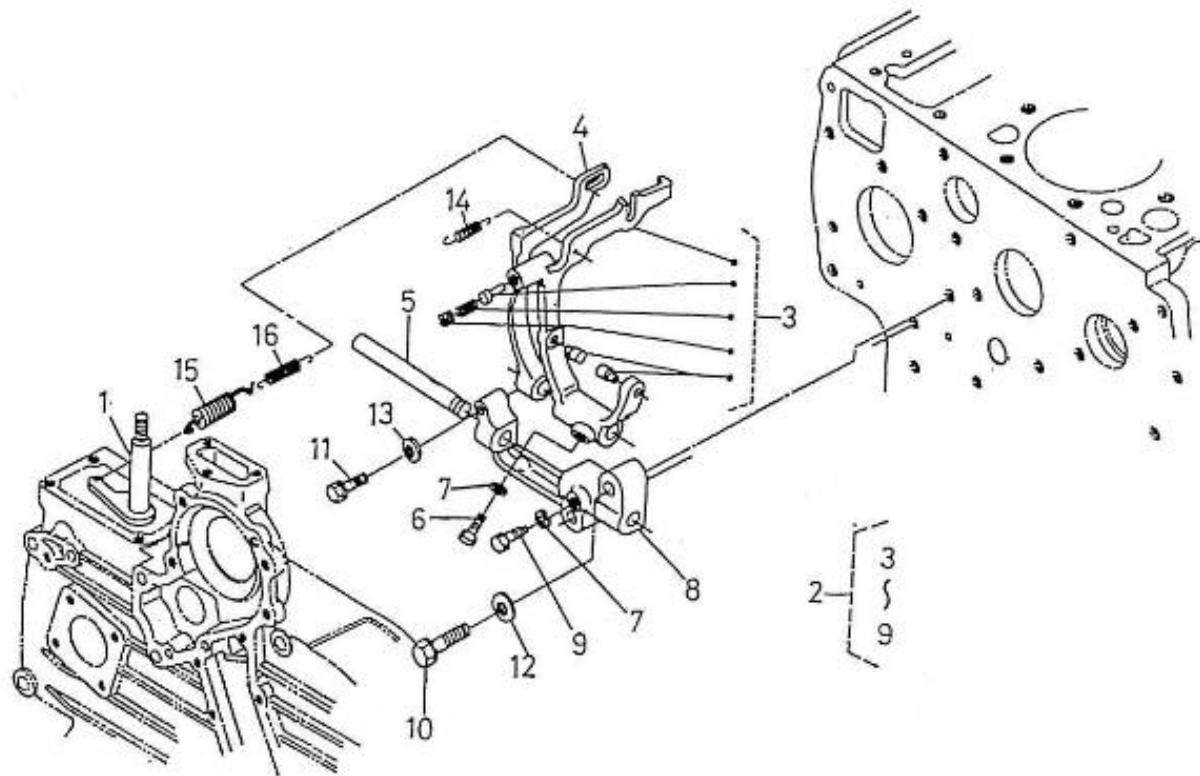

V. 28/03/2006

Pag. 18/40

Brand: NanniDiesel

Model: Moteur 5.250TDI

Version: Standard

Subassembly: Governor

N.	Item	Description	Qty	Notes
1	970302030	LEVER,GOVERNOR	1	
2	970310459	ASSY LEVER,FORK	1	
3	970310460	COMP.LEVER,FORK	1	
5	970302034	SHAFT,FORK LEVER	1	
6	970302035	BOLT	1	
7	970119149	WASHER, SPRING D 6	2	
8	970302036	SUPPORT,FORK LEVER	1	
9	970490520	BOLT	1	
10	970302037	BOLT,M 8X 32	2	
11	970491323	BOLT,M 6X 28	1	
12	970301933	WASHER,PLAIN D 8	2	
13	970141326	WASHER, PLAIN D6	1	
14	970310462	SPRING,START	1	
15	970310463	SPRING,GOVERNOR	1	
16	970307384	SPRING.GOVERNOR 2	1	