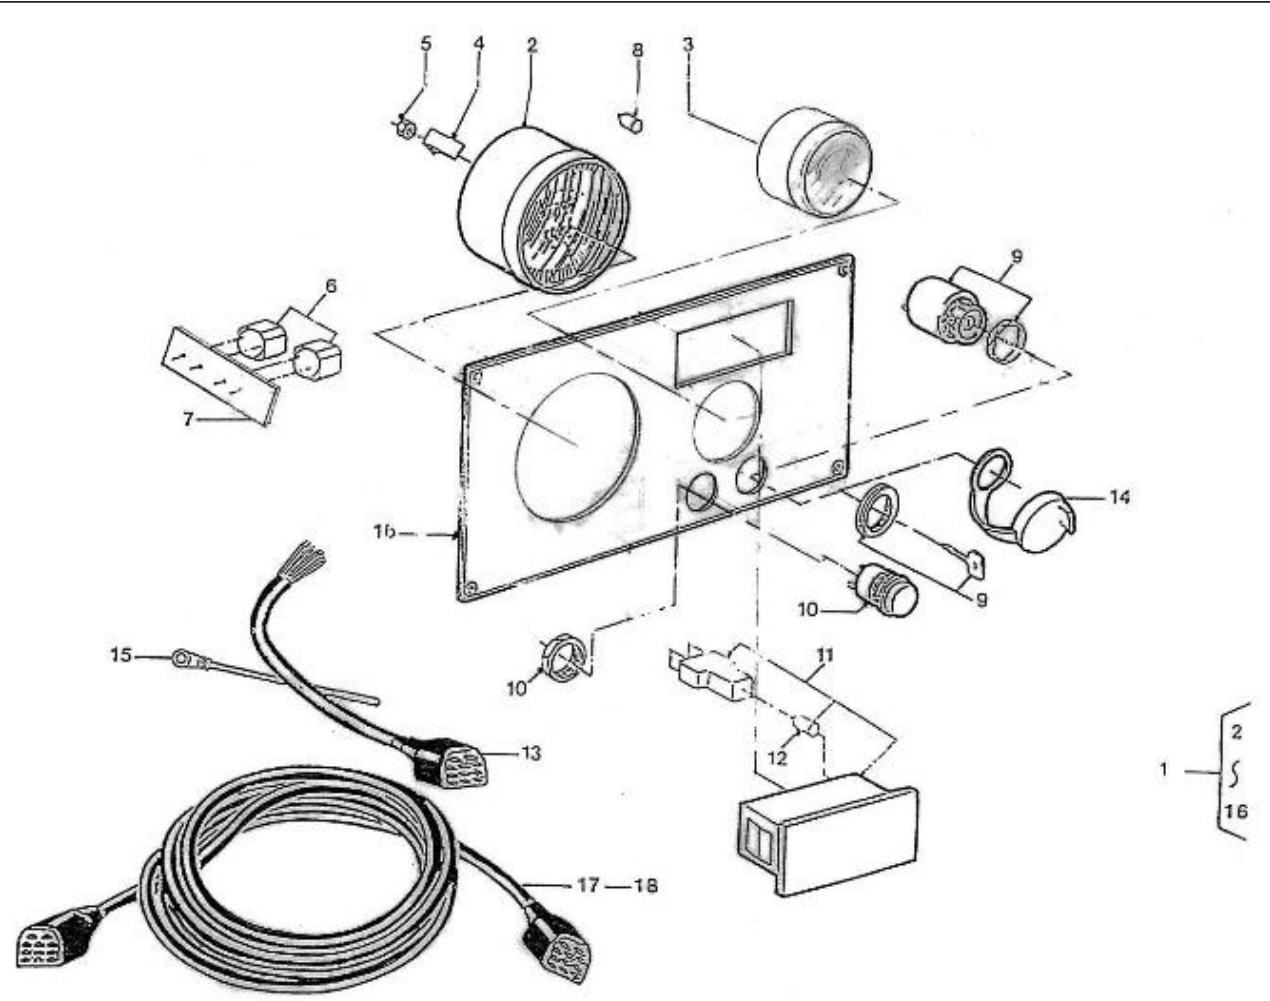

2
1-5
14

V. 28/03/2006

Pag. 31/40

Brand: NanniDiesel

Model: Moteur 5.250TDI

Version: Standard

Subassembly: B2 panel 2 instruments

N.	Item	Description	Qty	Notes
1	674350	PANEL	1	
2	48200998	REVOLUTION COUNTER	1	
3	48200999	TEMPERATURE GAUGE	1	
4	970300920	CLAMP,INSTRUMENTS	8	
5	970301191	NUT,M 4 A2	8	
6	970302684	BUZZER,SONITRON SMA 24A P17.05	2	
7	970310182	SUPPORT	1	
8	970856011	BULB 12V-2W	2	
9	970302667	SWITCH,BOSCH STARTER + GLOWING	1	
10	970300967	BUTTON,PUSH	1	
11	970856005	LIGTH WARNING	1	
12	970856011	BULB 12V-2W	1	
13	970302663	WIRING,PANEL 2INSTR. ADDITION	1	
14	970304021	COVER	1	
15	970304019	CABLEBINDER,PLASTIC 4.8X195	1	
16	645200020	PLATE,PANEL	1	
17	970302665	WIRING,INTERMEDIATE 4MTR 11POS	1	
18	970302666	WIRING,INTERMEDIATE 8MTR 11POS	1	