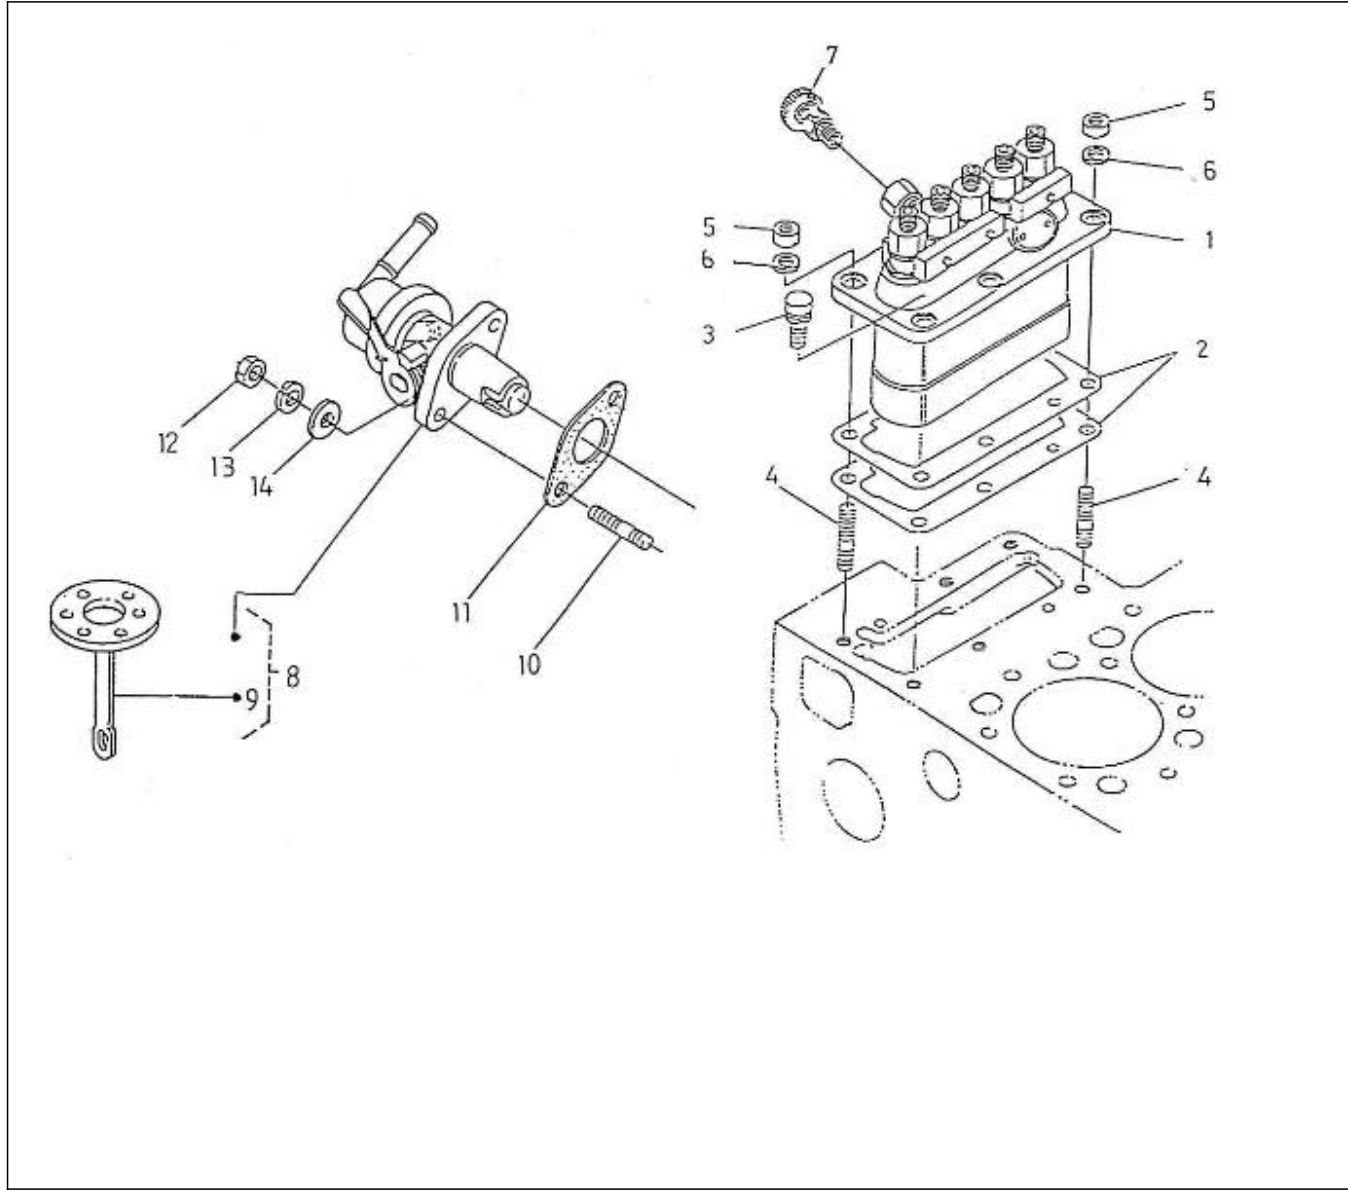

Brand: NanniDiesel
Model: Moteur 5.250TDI
Version: Standard
Subassembly: Injection & Fuel pump

N.	Item	Description	Qty	Notes
1	970307945	ASSY PUMP,INJECTION	1	
2	970307946	SHIM,INJ.PUMP 0.30	2	
3	970492138	BOLT,M 8X 22	3	
4	970302088	STUD,M 8X 22	2	
5	970490903	NUT,M 8	2	
6	970490904	WASHER,SPRING D 8	2	
7	970307368	ASSY COCK,JET START	1	
8	970307768	ASSY PUMP,FUEL	1	
9	970307110	COMP,DIAPHRAGM NA	1	
10	970492513	STUD, M 6X 16	2	
11	970492512	GASKET,FUEL PUMP	1	
12	970151133	NUT,M 6	2	
13	970119149	WASHER, SPRING D 6	2	
14	970141326	WASHER, PLAIN D6	2	

V. 28/03/2006

Pag. 14/40