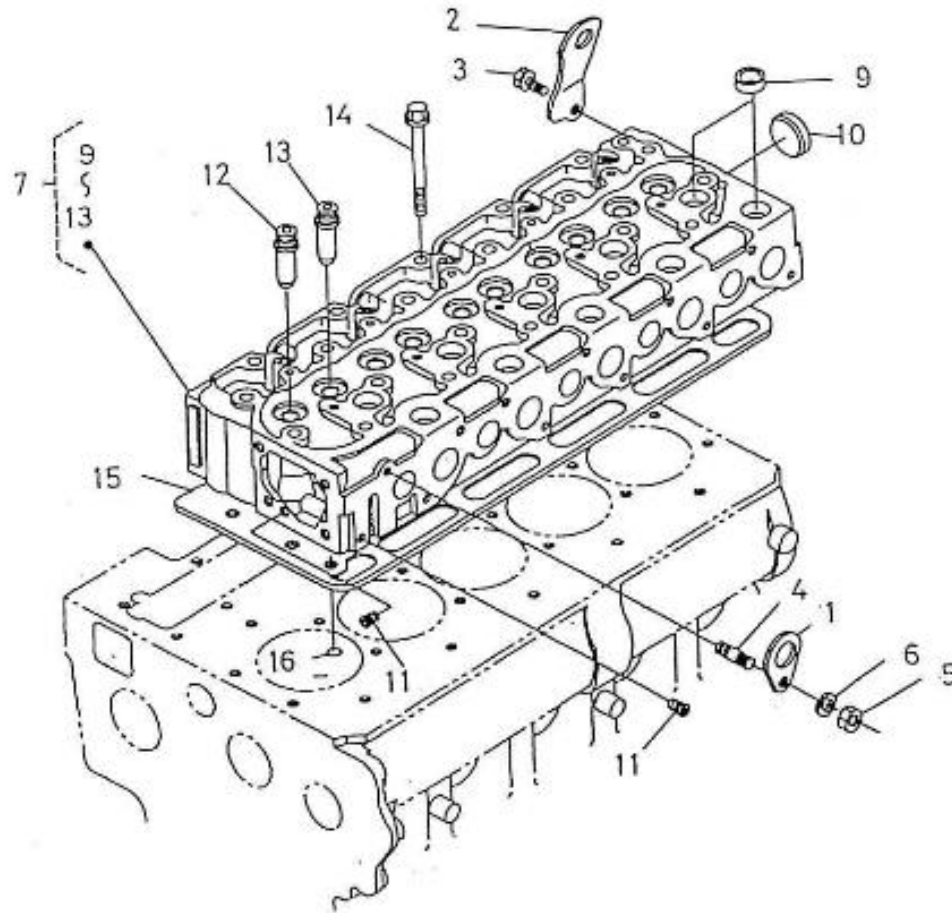

V. 28/03/2006

Pag. 5/40

Brand: NanniDiesel

Model: Moteur 5.250TDI

Version: Standard

Subassembly: Cylinder head

N.	Item	Description	Qty	Notes
1	970490901	HOOK,ENGINE 2.60-3.90-4.110	1	
2	970307296	HOOK,ENGINE	1	
3	970490919	BOLT,M 8X 16	1	
4	970301935	STUD	1	
5	970490903	NUT,M 8	1	
6	970490904	WASHER,SPRING D 8	1	
7	970310421	COMP.HEAD,CYLINDER	1	
8	970301937	CAP,FREEZE	15	
9	970301938	CAP,FREEZE	1	
10	970301938	CAP,FREEZE	1	
11	970490107	PLUG,SOCK	2	
12	970301939	GUIDE,VALVE INTAKE 4.190	5	
13	970301940	GUIDE,VALVE EXHAUST	5	
14	970307298	BOLT,CYLINDER HEAD	22	
15	970310422	GASKET,CYL.HEAD	1	
16	970490116	O-RING	1	
17	970310483	COMP.FLANGE,WATER	1	
18	970307535	HOSE	1	
19	970302124	GASKET,WATER FLANGE	1	
20	970492138	BOLT,M 8X 22	2	
21	970302088	STUD,M 8X 22	1	
22	970301927	BOLT,M 8X 70	1	
23	970490903	NUT,M 8	1	
24	970490904	WASHER,SPRING D 8	2	
25	970302120	PIPE,WATER RETURN 2	1	
26	970302121	CLAMP,HOSE	2	
27	970310651	GASKET	1	
28	970310650	PLUG	1	

V. 28/03/2006

Pag. 7/40

Brand: NanniDiesel

Model: Moteur 5.250TDI

Version: Standard

Subassembly: Camshaft

N.	Item	Description	Qty	Notes
1	970307317	TAPPET	10	
2	970307318	ROD,PUSH	10	
3	970310433	ASSY CAMSHAFT	1	
4	970310434	CAMSHAFT	1	
5	970302043	SCREW,SET	1	
6	970302975	SCREW,SET	1	
7	970307924	GEAR,CAMSHAFT	1	
8	970301966	KEY,FEATHER	1	
9	970302045	STOPPER,CAMSHAFT	1	
10	970491134	BOLT,M 8X 18	2	
11	970310435	COMP.GEAR IDLE	1	
12	970307926	BUSH,IDLE GEAR	1	
13	970307927	COLLAR	1	
14	970307928	COLLAR	1	
15	970307929	CIR-CLIP,EXTERNAL	1	
16	970307930	SHAFT,IDLE GEAR	1	
17	970491134	BOLT,M 8X 18	3	