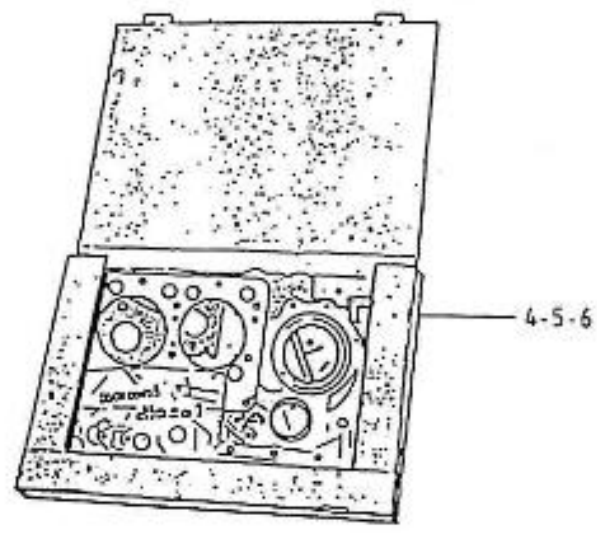

Brand: NanniDiesel
Model: Moteur 5.250TDI
Version: Standard
Subassembly: Tools gasket set

N.	Item	Description	Qty	Notes
1	970609901	KIT,TOOLS	1	
4	970310563	GASKET SET	1	
5	970310564	GASKET SET	1	
6	970310565	GASKET SET	1	

V. 28/03/2006

Pag. 38/40