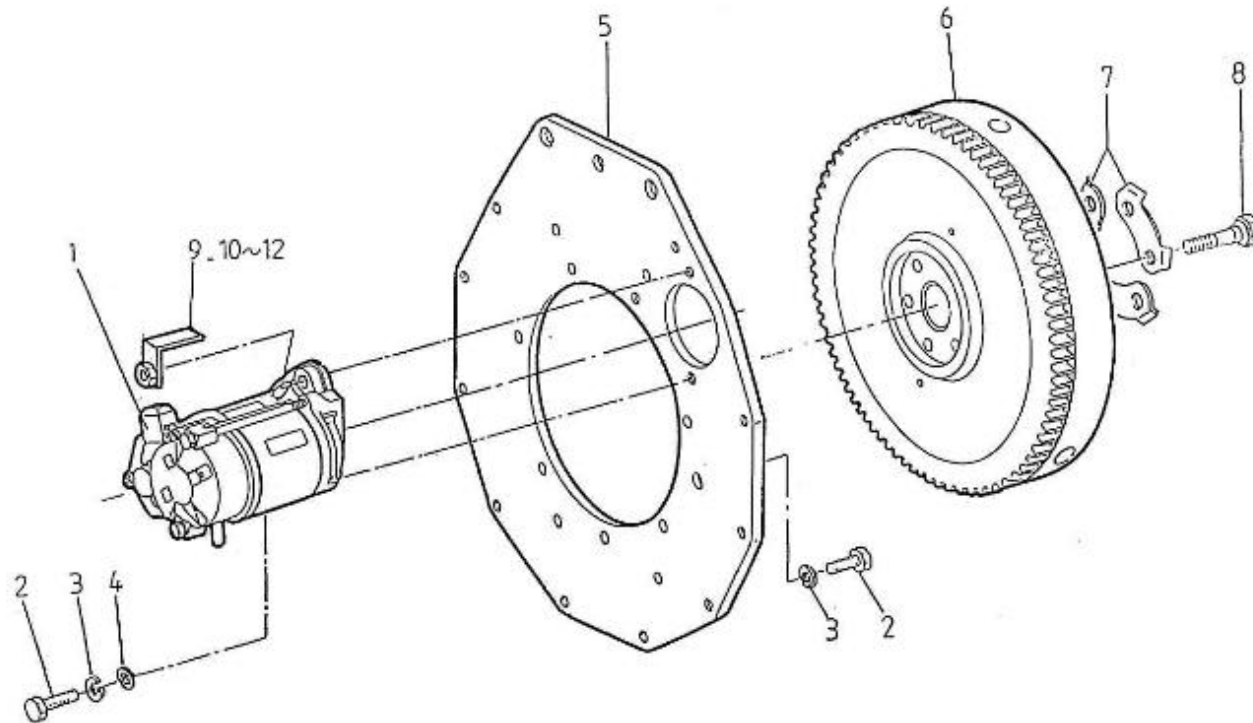

V. 28/03/2006

Pag. 12/40

Brand: NanniDiesel	N.	Item	Description	Qty	Notes
Model: Moteur 5.250TDI	1	970307940	CAMSHAFT,FUEL	1	
Version: Standard	2	970302094	BEARING,CASE	1	
Subassembly: Camshaft fuel	3	970307351	GEAR,INJECTION PUMP	1	
	4	970302096	KEY,FEATHER	1	
	5	970302097	CIR-CLIP,EXTERNAL	1	
	6	970307352	SLEEVE,GOVERNOR	1	
	7	970302099	CIR-CLIP,GOVERNOR SLEEVE	1	
	8	970303929	CASE,GOVERNOR BALL	1	
	9	970492130	BEARING,BALL FUEL CAMSHAFT	39	
	10	970302100	CIR-CLIP,GOVERNOR BALL CASE	1	
	11	970303930	BEARING,BALL	7	
	12	970302105	BEARING,CASE	1	
	13	970302106	STOPPER,FUEL CAMSHAFT	1	
	14	970140919	BOLT, M8X14	2	
	15	970140919	BOLT, M8X14	2	
	15	970307939	CAMSHAFT,FUEL CPL.	1	