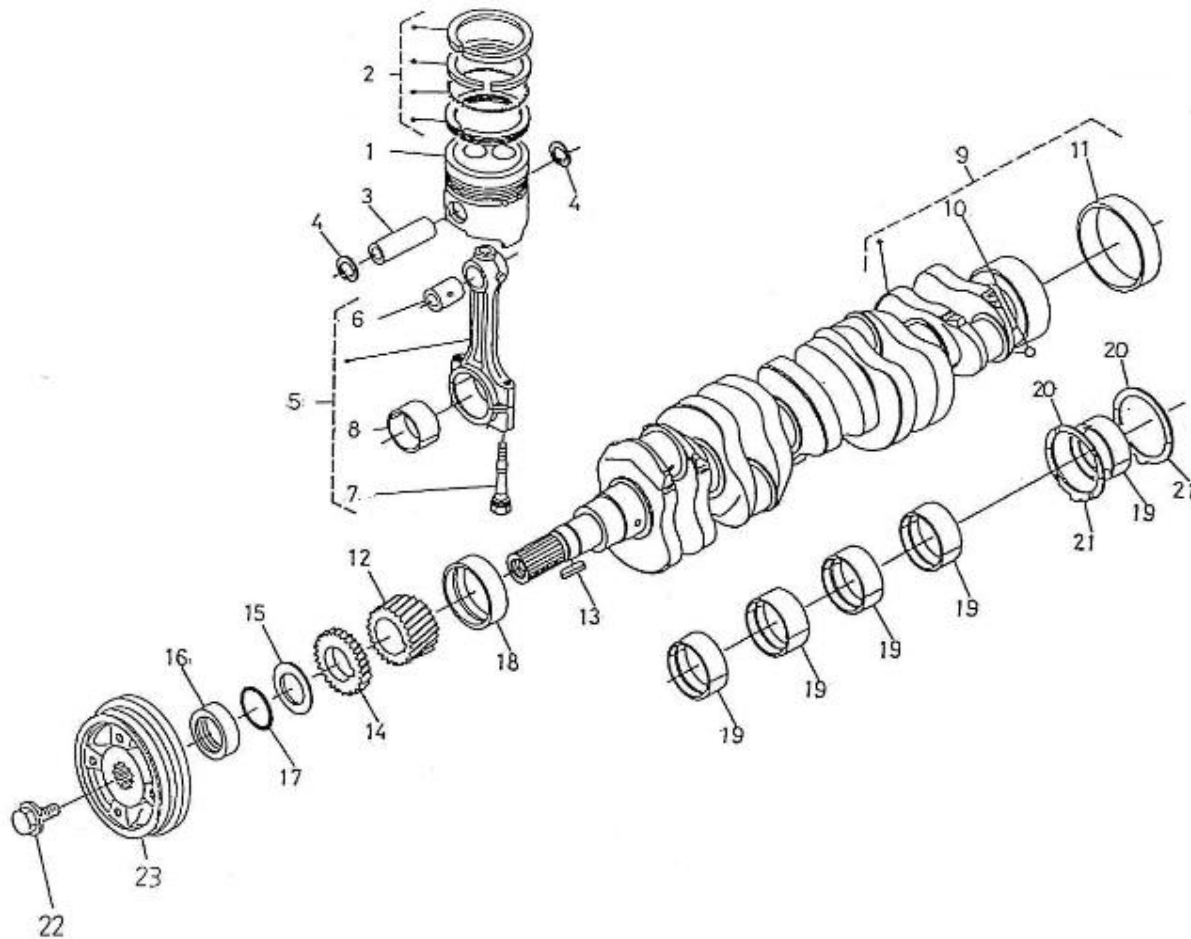

Brand: NanniDiesel

Model: Moteur 5.250TDI

Version: Standard

Subassembly: Crankshaft pistons

N.	Item	Description	Qty	Notes
1	970310436	PISTON	5	
1	970310437	PISTON 05	5	
2	970310438	ASSY PISTON RING	5	
2	970310439	ASSY PISTON RING 05	5	
3	970307331	PIN,PISTON	5	
4	970307332	CLIP,PISTON PIN	10	
5	970307333	ASSY ROD,CONNECTING	5	
6	970307334	BUSH,PISTON PIN	5	
7	970301934	BOLT,CONN.ROD	10	
8	970307335	METAL,CRANK PIN	5	
8	970307336	METAL,CRANK PIN 02	5	
8	970307337	METAL,CRANK PIN 04	5	
9	970310440	COMP,CRANK SHAFT	1	
10	970302897	BEARING,BALL	5	
11	970307933	SLEEVE,CRANKSHAFT	1	
12	970302984	GEAR,CRANKSHAFT	1	
13	970302985	KEY,FEATHER	1	
14	970307934	GEAR,OIL PUMP DRIVE	1	
15	970302987	SLINGER,OIL	1	
16	970307936	COLLAR,CRANK SHAFT	1	
17	970301969	O-RING	1	
18	970301972	METAL,CRANKSHAFT 1	1	
18	970307340	METAL,C/SHAFT 1 02	1	
18	970307341	METAL,C/SHAFT 1 04	1	
19	970307343	METAL,C/SHAFT 2 02	5	
19	970307344	METAL,C/SHAFT 2 04	5	
19	970301973	METAL,CRANKSHAFT 2	5	
20	970301974	METAL,SIDE 1	2	
20	970307345	METAL,SIDE 1-02	2	
20	970307346	METAL,SIDE 1-04	2	
21	970301975	METAL,SIDE 2	2	
21	970307937	METAL,SIDE 2-02	2	
21	970307938	METAL,SIDE 2-04	2	
22	970307770	BOLT	1	
23	970307769	PULLEY,FAN DRIVE	1	

V. 28/03/2006

Pag. 10/40