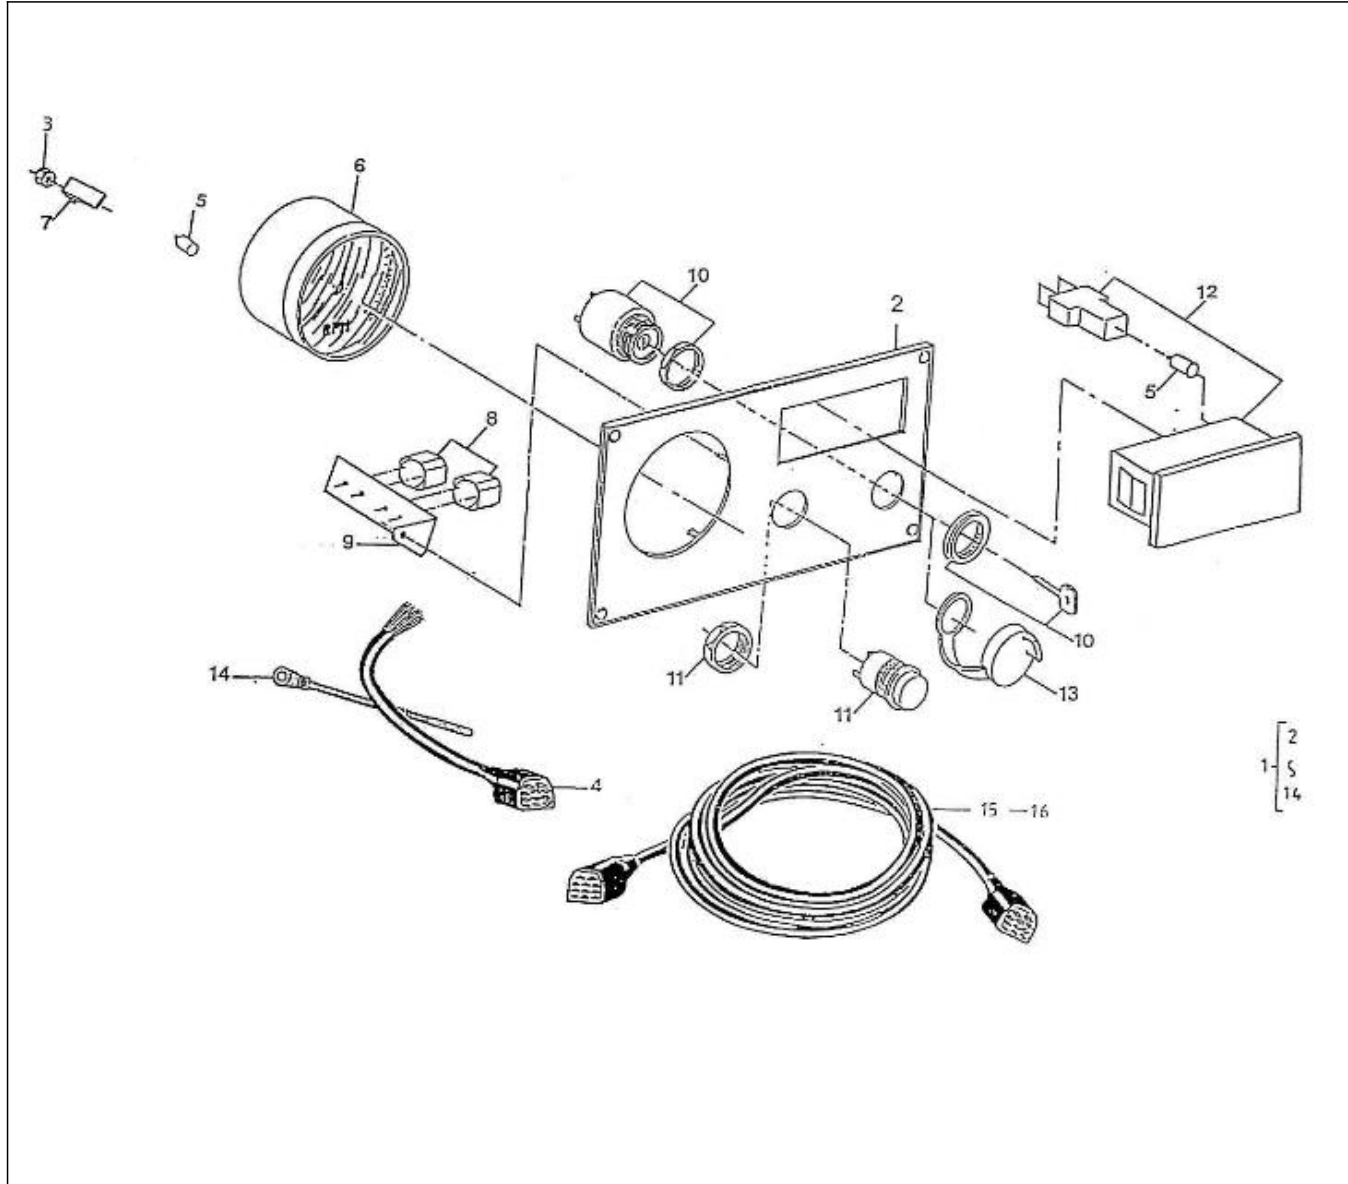

V. 28/03/2006

Pag. 30/40

Brand: NanniDiesel

Model: Moteur 5.250TDI

Version: Standard

Subassembly: A2 panel 1 instrument

N.	Item	Description	Qty	Notes
1	674351	PANEL	1	
2	645200021	PLATE,PANEL	1	
3	970301191	NUT,M 4 A2	4	
4	970302662	WIRING,PANEL 1 INSTR. (11P	1	
5	970856011	BULB 12V-2W	5	
6	48200998	REVOLUTION COUNTER	1	
7	970300920	CLAMP,INSTRUMENTS	4	
8	970302684	BUZZER,SONITRON SMA 24A P17.05	2	
9	970310182	SUPPORT	1	
10	970302667	SWITCH,BOSCH STARTER + GLOWING	1	
11	970300967	BUTTON,PUSH	1	
12	970856005	LIGHT WARNING	1	
13	970304021	COVER	1	
14	970304019	CABLEBINDER,PLASTIC 4.8X195	1	
15	970302666	WIRING,INTERMEDIATE 8MTR 11POS	1	
16	970302665	WIRING,INTERMEDIATE 4MTR 11POS	1	