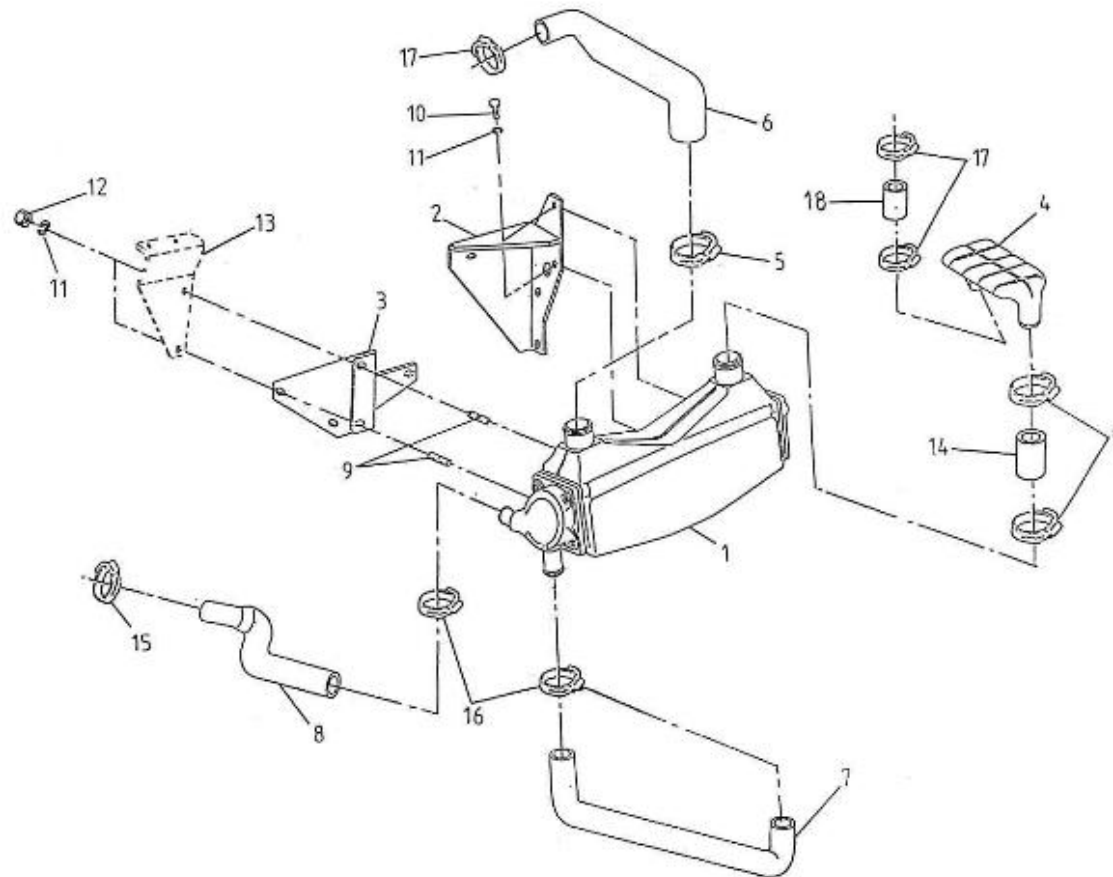

Brand: NanniDiesel

Model: Moteur 5.250TDI

Version: Standard

Subassembly: Intercooler

N.	Item	Description	Qty	Notes
1	48300362	INTERCOOLER	1	
2	95310309	BRACKET	1	
3	95310310	BRACKET	1	
4	665700063	INLET PIPE	1	
5	970634621	CLAMP,HOSE 44-56	3	
6	48328057	HOSE	1	
7	48328061	HOSE	1	
8	48328058	HOSE	1	
9	970621020	STUD,M10X 22	2	
10	970635508	BOLT,HEX M10X 25	2	
11	970119137	WASHER,CORRUGATED D10	4	
12	970027322	NUT,M 8	2	
13	95310306	SUPPORT FUEL FILTER	1	
14	51850001	HOSE	1	
15	970604526	CLAMP,HOSE 22-32	1	
16	970300922	CLAMP,HOSE 26-38	3	
17	970604533	CLAMP,HOSE 32-44	3	
18	970644591	HOSE,D40 L= 40	1	

V. 28/03/2006

Pag. 26/40