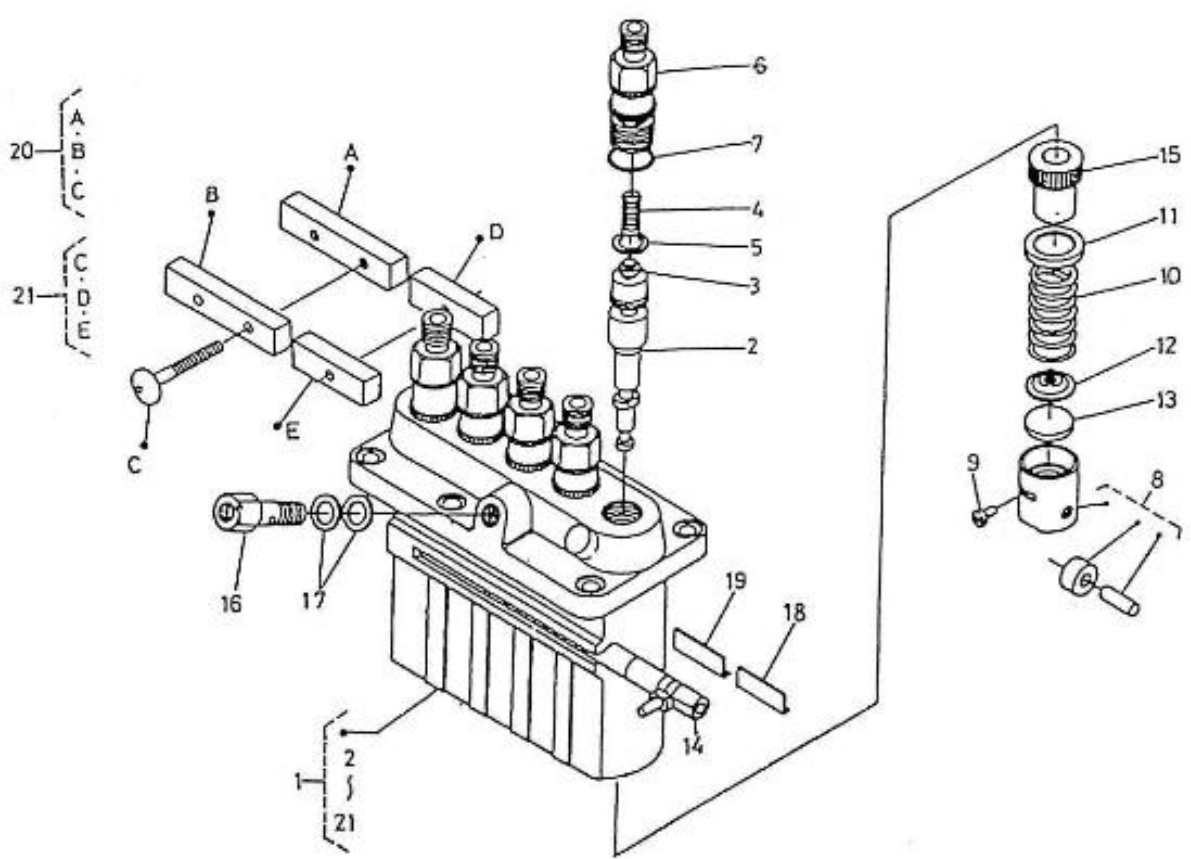

Pag. 16/40

Brand: NanniDiesel

Model: Moteur 5.250TDI

Version: Standard

Subassembly: Injection pump component parts

N.	Item	Description	Qty	Notes
1	970307945	ASSY PUMP,INJECTION	1	
2	970307947	ASSY PLUNGER	5	
3	970307948	VALVE,DELIVERY.	5	
4	970307949	SPRING,DELIV.VALVE	5	
5	970310457	SEAL	5	
6	970307372	HOLDER,DELIV.VALVE	5	
7	970307822	O RING	5	
8	970303985	TAPPET,INJ.PUMP CPL.	5	
9	970307374	PIN,TAPPET GUIDE	5	
10	970303982	SPRING,PLUNGER	5	
11	970303981	SEAT,SPRING -UPPER-	5	
12	970303983	SEAT,SPRING -LOWER-	5	
13	970303753	SHIM	5	
14	970307754	RACK,CONTROL	1	
15	970303980	SLEEVE,CONTROL	5	
16	970302107	SCREW,INJ.PUMP	1	
17	970307379	WASHER,NIPPLE	2	
18	970307375	PLATE	1	
19	970310458	PLATE	1	
20	970307373	ASSY LOCK PLATE	1	
21	970307756	ASSY PLATE,LOCK	1	