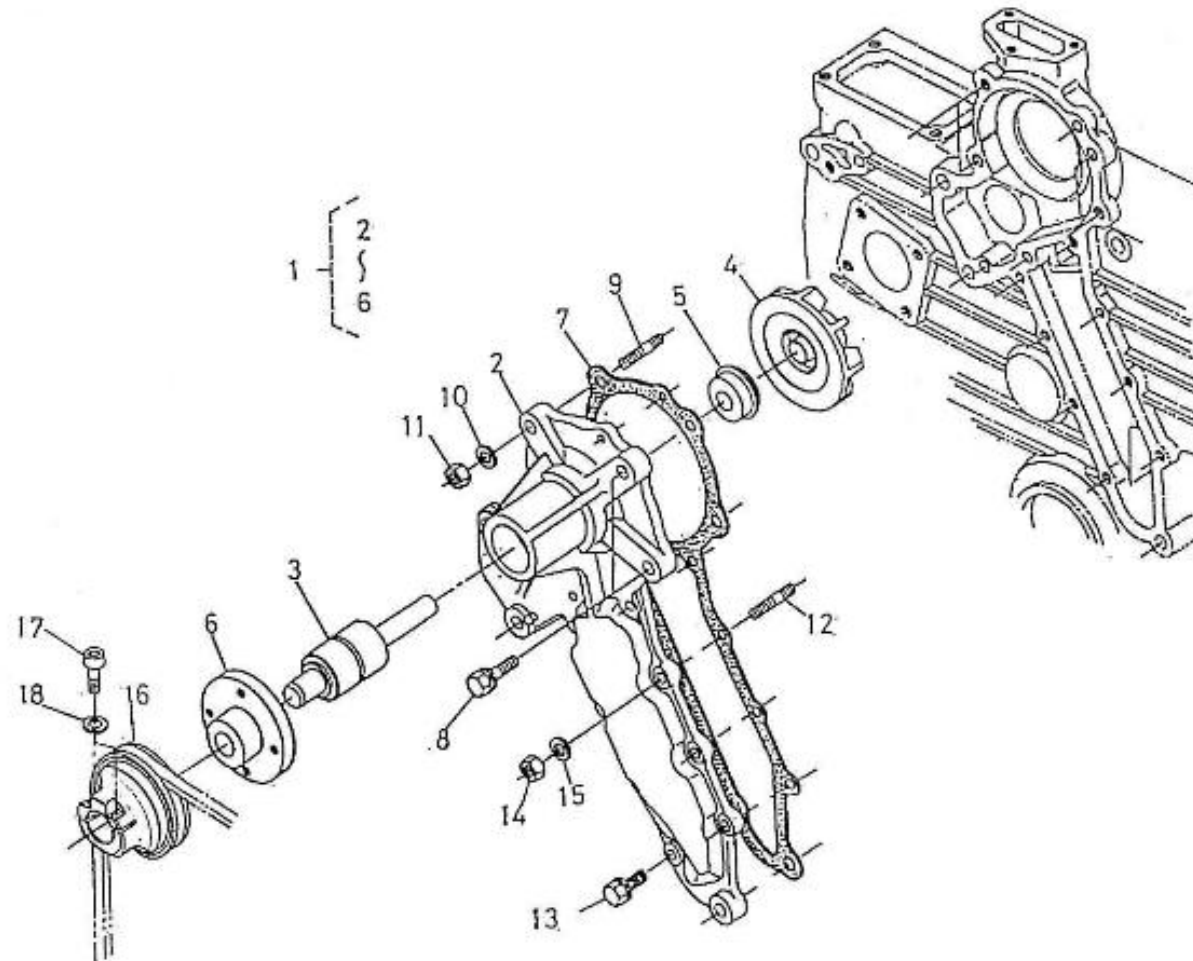

Brand: NanniDiesel

Model: Moteur 5.250TDI

Version: Standard

Subassembly: Fresh water pump

N.	Item	Description	Qty	Notes
1	970310485	ASSY PUMP,WATER	1	
2	970310486	BODY,WATER PUMP	1	
3	970302109	BEARING,SHAFT W/PUMP	1	
4	970310487	IMPELLER,WATER PUMP	1	
5	970310488	ASSY SEAL,MECHANICAL	1	
6	970302113	FLANGE,F/WATER PUMP	1	
7	970310489	GASKET,WATER PUMP NA	1	
8	970301986	BOLT,M 8X 28	2	
9	970303943	STUD,M 8X 22	2	
10	970490904	WASHER,SPRING D 8	2	
11	970490903	NUT,M 8	2	
12	970490224	STUD	1	
13	970490119	BOLT,M 6X 18	8	
14	970151133	NUT,M 6	1	
15	970310417	WASHER,SPRING	1	
16	95312183	PULLEY	1	
17	970634037	BOLT,SOCK M 6X 30	2	
18	970609602	WASHER,CORRUGATED D 6	2	

V. 28/03/2006

Pag. 20/40