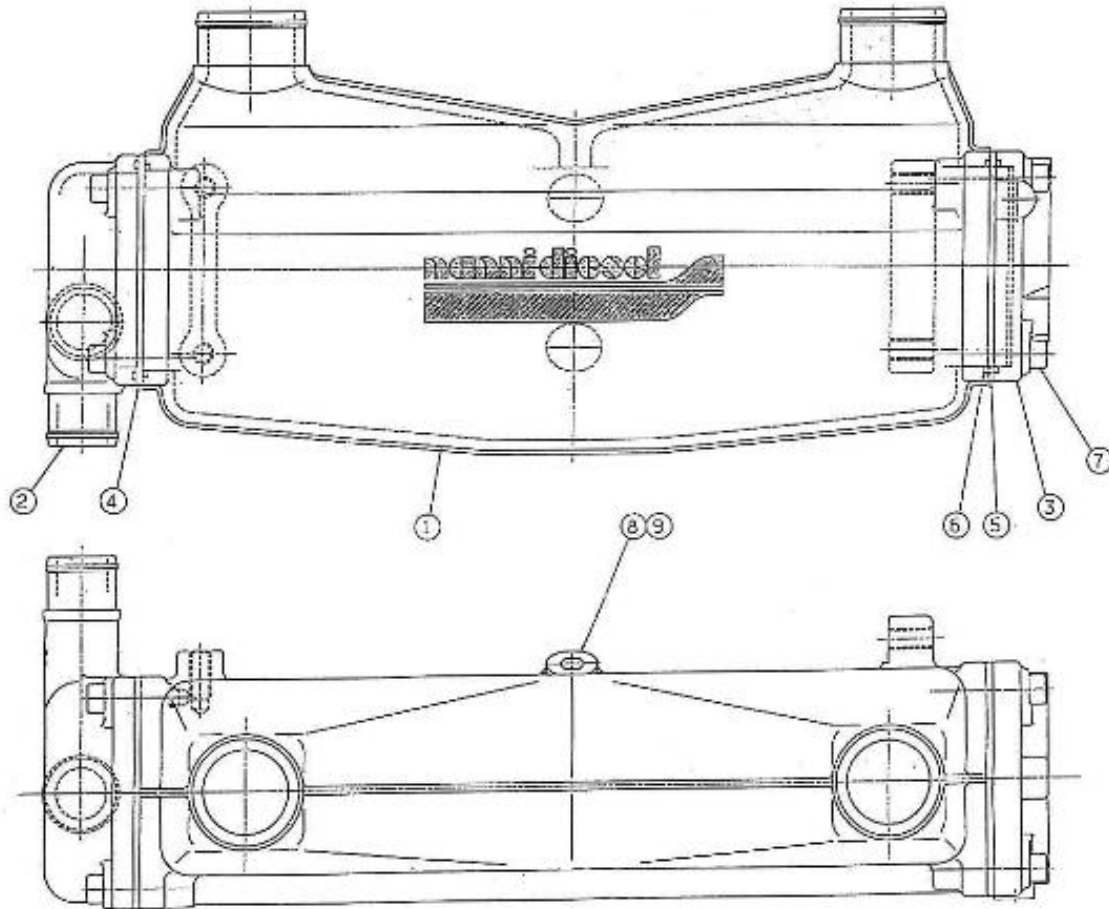

Brand: NanniDiesel

Model: Moteur 5.250TDI

Version: Standard

Subassembly: Intercooler spare parts

N.	Item	Description	Qty	Notes
1	970310549	HOUSING, INTERCOOLER	1	
2	970310550	COVER	1	
3	970310551	COVER	1	
4	970310552	TUB STACK	1	
5	970310553	SPACER	1	
6	970310554	O-RING	4	
7	970635916	BOLT, SOCK M 8X 35	8	
8	970310555	CAP, FREEZE	2	
9	970310556	BALL	2	

V. 28/03/2006

Pag. 27/40