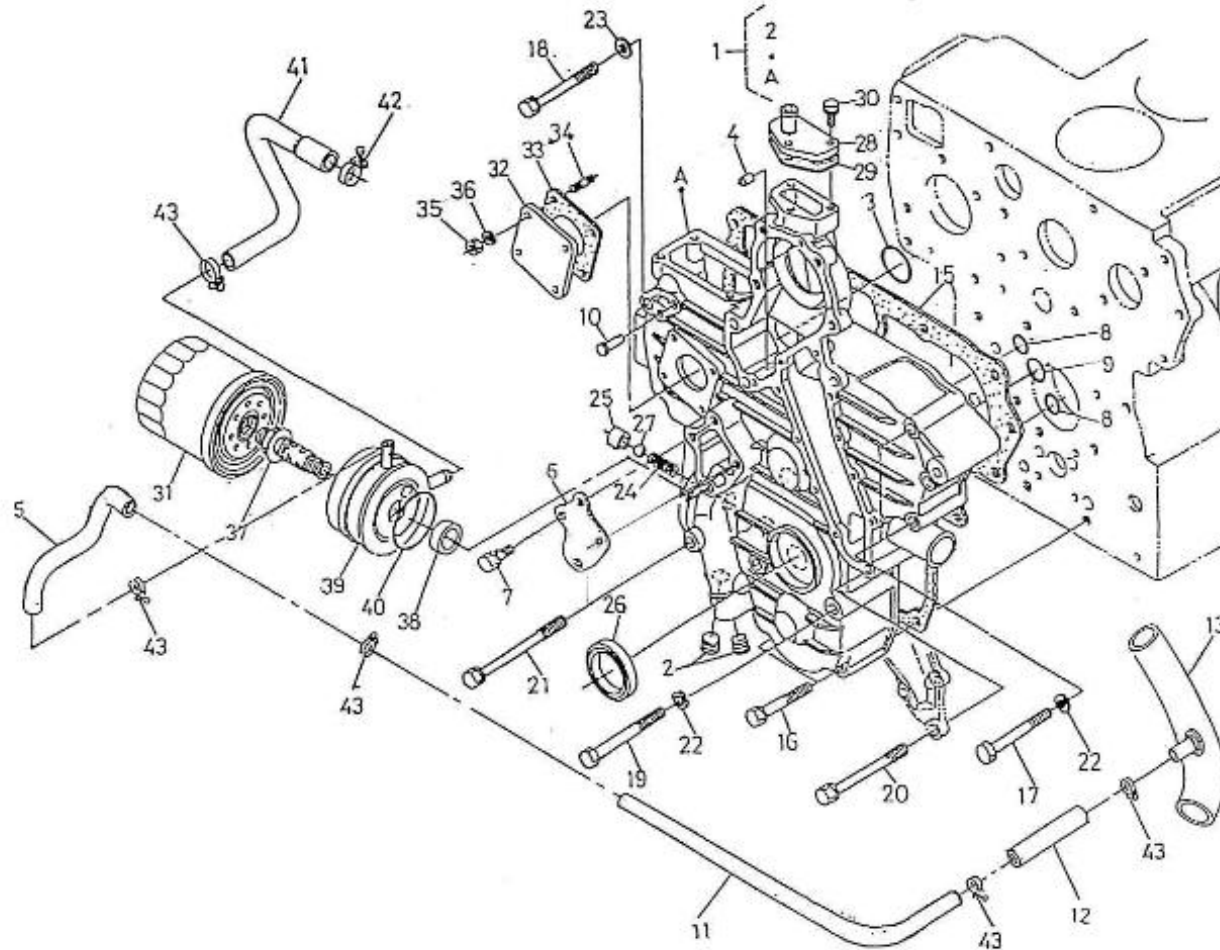

V. 28/03/2006

Pag. 2/40

Brand: NanniDiesel

Model: Moteur 5.250TDI

Version: Standard

Subassembly: Timing case

N.	Item	Description	Qty	Notes
1	970310533	COVER,TIMING CASE	1	
2	970310315	PLUG	2	
3	970301923	O-RING	1	
4	970301908	PIN,CYLINDRICAL	2	
5	906200106	HOSE	1	
6	95203039	CAP, FREEZE	1	
7	970147402	BOLT,M 8X 25	3	
8	970301922	O-RING	2	
9	970302696	O-RING	1	
10	970490204	PIN,TIMING COVER	1	
11	51410027	PIPE	1	
12	32813001	HOSE	1	
13	970310281	HOSE	1	
15	970310535	GASKET,GEAR CASE NA	1	
16	970301926	BOLT,M 8X 60	3	
17	970301927	BOLT,M 8X 70	3	
18	970310536	BOLT	2	
19	970301928	BOLT,M 8X 80	2	
20	970310929	COVER,OIL FILTER	3	
21	970310537	BOLT	2	
22	970490904	WASHER,SPRING D 8	5	
23	970301933	WASHER,PLAIN D 8	1	
24	970310538	SPRING	1	
25	970302075	SEAT,VALVE	1	
26	970310539	SEAL,OIL	1	
27	970302076	BEARING,BALL	1	
28	970301931	FLANGE,WATER RETURN	1	
29	970301932	GASKET,FLANGE W/RETURN	1	
30	970491536	BOLT,M 6X 20	3	
31	970603003	FILTER,ELEMENT OIL 4.180/90	1	
32	970490222	COVER,INJ.TIMING	1	
33	970491736	GASKET	1	
34	970490224	STUD	4	
35	970151133	NUT,M 6	4	
36	970310540	WASHER,SPRING	4	
37	970310541	CONNECTOR	1	
38	970310542	COLLAR	1	
39	970310543	ASSY COOLER,OIL	1	
40	970310544	O RING	1	
41	970310545	PIPE,OIL COOLER 1	1	
42	970302121	CLAMP,HOSE	1	
43	970439306	CLAMP,HOSE 11-17	4	

V. 28/03/2006

Pag. 3/40

Brand: NanniDiesel

Model: Moteur 5.250TDI

Version: Standard

Subassembly: Oil pan

N.	Item	Description	Qty	Notes
1	970307903	PAN,OIL	1	
2	970307904	GASKET,OIL PAN NA	1	
3	970307905	BOLT	2	
4	970307906	BOLT	26	
5	970307907	PLUG,DRAIN	2	
6	970307489	GASKET	2	
7	970490904	WASHER,SPRING D 8	1	
8	970307908	FILTER,OIL 1	1	
9	970140919	BOLT, M8X14	1	
10	970307909	O RING	1	
11	970310299	DIPSTICK	1	
12	970310298	GUIDE,TUBE OIL DIPSTICK	1	