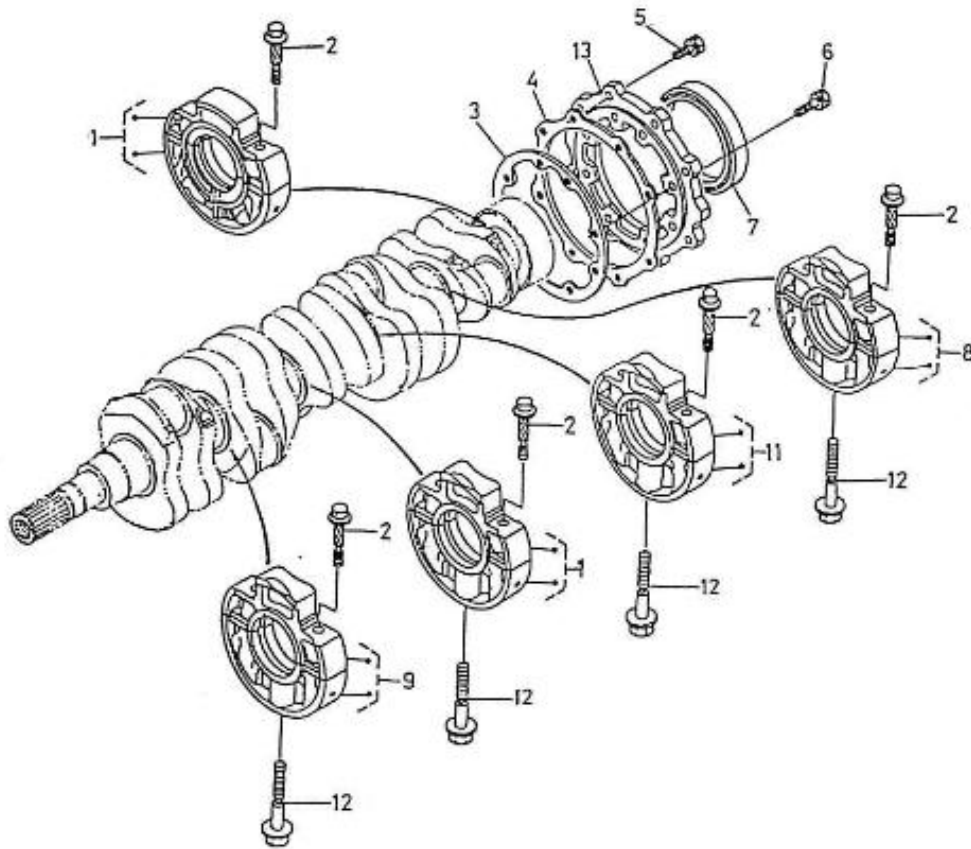

Brand: NanniDiesel

Model: Moteur 5.250TDI

Version: Standard

Subassembly: Crankshaft

N.	Item	Description	Qty	Notes
1	970310426	F/ASSY CASE,MAIN BRG	1	
2	970307309	BOLT,BEARING CASE	10	
3	970307310	GASKET,BRG.CASE NA	1	
4	970310427	GASKET NA	1	
5	970147402	BOLT,M 8X 25	8	
6	970301986	BOLT,M 8X 28	8	
7	970310428	SEAL,OIL	1	
8	970310429	ASSY CASE,MAIN BRG	1	
9	970310430	ASSY CASE,MAIN BRG	1	
10	970310431	ASSY CASE,MAIN BRG3	1	
11	970310432	ASSY CASE,MAIN BRG4	1	
12	970307316	BOLT,BEARING CASE	4	
13	970307921	COVER,BEARING CASE	1	

V. 28/03/2006

Pag. 11/40