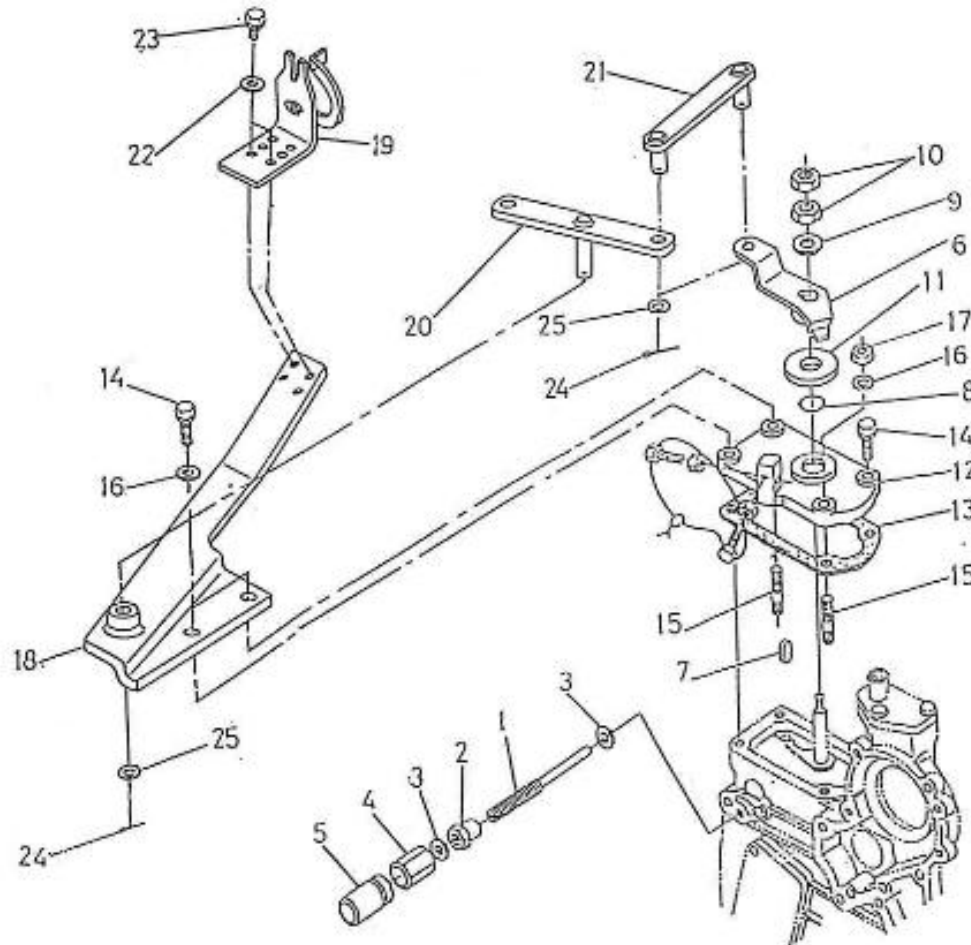

V. 28/03/2006

Pag. 7/40

Brand: NanniDiesel

Model: Moteur 5.250TDI

Version: Standard

Subassembly: Camshaft

N.	Item	Description	Qty	Notes
1	970307317	TAPPET	10	
2	970307318	ROD,PUSH	10	
3	970310433	ASSY CAMSHAFT	1	
4	970310434	CAMSHAFT	1	
5	970302043	SCREW,SET	1	
6	970302975	SCREW,SET	1	
7	970307924	GEAR,CAMSHAFT	1	
8	970301966	KEY,FEATHER	1	
9	970302045	STOPPER,CAMSHAFT	1	
10	970491134	BOLT,M 8X 18	2	
11	970310435	COMP.GEAR IDLE	1	
12	970307926	BUSH,IDLE GEAR	1	
13	970307927	COLLAR	1	
14	970307928	COLLAR	1	
15	970307929	CIR-CLIP,EXTERNAL	1	
16	970307930	SHAFT,IDLE GEAR	1	
17	970491134	BOLT,M 8X 18	3	

V. 28/03/2006

Pag. 8/40

Brand: NanniDiesel

Model: Moteur 5.250TDI

Version: Standard

Subassembly: Speed control

N.	Item	Description	Qty	Notes
1	970302022	SCREW,ADJUSTING	1	
2	970140402	NUT	1	
3	970150403	RING,SEAL	2	
4	970140504	NUT, CAP M8	1	
5	970310464	CAP	1	
6	970303912	LEVER, SPEED CONTROL	1	
7	970143118	KEY,FEATHER	1	
8	970302024	O-RING	1	
9	970302025	WASHER,PLAIN D 8	1	
10	970302026	NUT,M 8	21	
11	970310465	COLLAR	1	
12	970303913	COVER,SPEED CONTROL 6.280	1	
13	970302029	GASKET,COVER SPEED CONTROL	1	
14	970491537	BOLT,M 6X 25	2	
15	970490224	STUD	2	
16	970310417	WASHER,SPRING	2	
17	970151133	NUT,M 6	2	
18	95203028A	BRACKET	1	
19	48100151	BRACKET	1	
20	95203028A	BRACKET	1	
21	95203028A	BRACKET	1	
22	970300318	WASHER,SPRING D 5	2	
23	970300317	BOLT,HEX M 5X 16	2	
24	970300292	PIN,COTTER 1,6X25	3	
25	970635459	WASHER,PLAIN D 6	3	