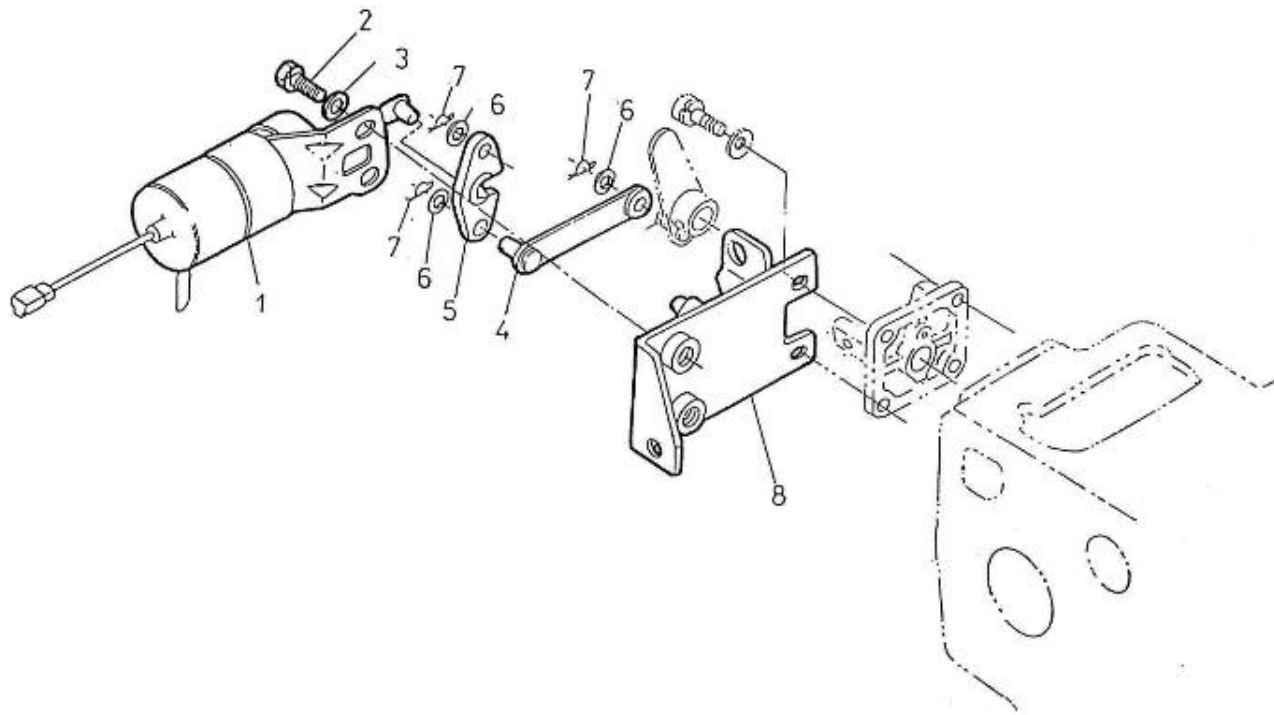

Brand: NanniDiesel	N.	Item	Description	Qty	Notes
Model: Moteur 5.250TDI	1	970307362	SOLENOID,STOP	1	
Version: Standard	2	970490919	BOLT,M 8X 16	2	
Subassembly: Stop solenoid	3	970301933	WASHER,PLAIN D 8	2	
	4	970307363	LEVER,STOP(1)	1	
	5	970307364	LEVER,STOP(2)	1	
	6	970141326	WASHER, PLAIN D6	3	
	7	970307365	PIN,SNAP	3	

V. 28/03/2006

Pag. 34/40