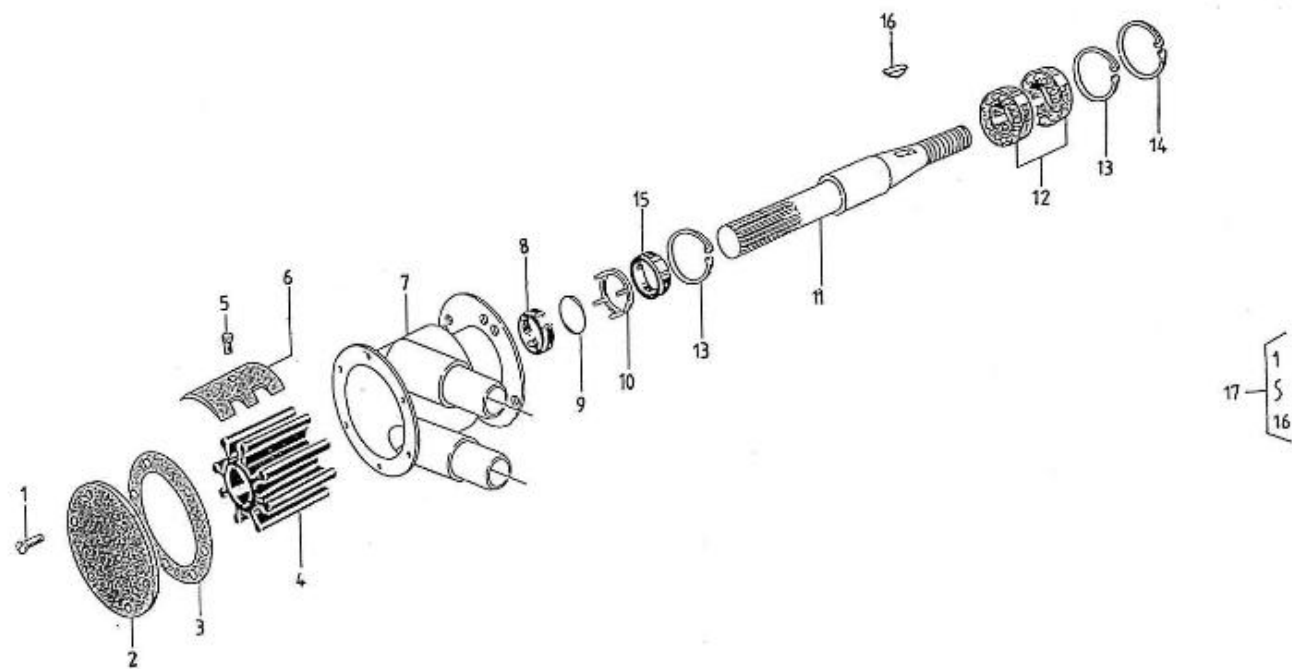

V. 28/03/2006

Pag. 23/40

Brand: NanniDiesel

Model: Moteur 5.250TDI

Version: Standard

Subassembly: Sea water pump spare parts

N.	Item	Description	Qty	Notes
1	970304048	SCREW,CAM WATER PUMP	6	
2	970614623	COVER,END F7B-803	1	
3	970614616	GASKET,F7B	1	
4	970544310	IMPELLER,WATER PUMP F 7B-803	1	
5	970614622	SCREW,CAM WATER PUMP F7B-803	1	
6	970614621	CAM,WATER PUMP F7B-803	1	
7	970310560	BODY,WATER PUMP	1	
8	970614516	RING,SEAL OIL W/PUMP F5B-9000	1	
9	970614626	O-RING,WATER PUMP F7B-9/10	2	
10	970614624	WASHER,WATER PUMP F7B-9/10	1	
11	970310559	PUMP SHAFT	1	
12	970614617	BEARING,CASE	2	
13	970614627	RING,RETAINING	1	
14	970304049	CIR-CLIP	1	
15	970310561	SEAL	1	
16	970310558	KEY	1	
17	970310267	PUMP,WATER	1	
18	970301804	REPAIR KIT	1	