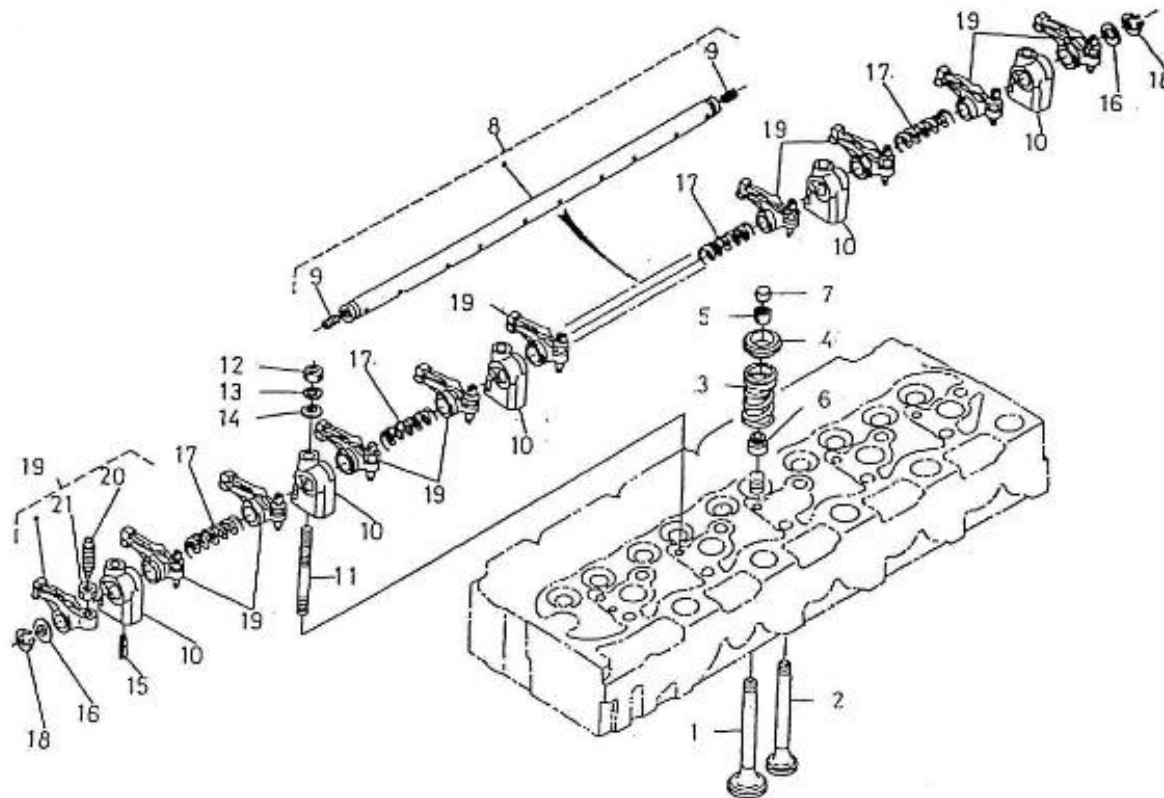

V. 28/03/2006

Pag. 6/40

Brand: NanniDiesel

Model: Moteur 5.250TDI

Version: Standard

Subassembly: Valves & Springs

N.	Item	Description	Qty	Notes
1	970307772	VALVE,INLET	5	
2	970310492	VALVE,EXHAUST	5	
3	970302005	SPRING,VALVE	10	
4	970302006	RETAINER,VALVE SPRING	10	
5	970302007	COLLET,VALVE SPRING	10	
6	970302008	SEAL,VALVE STEM	10	
7	970302009	CAP,VALVE	10	
8	970307774	ROCKER ARM AXLE	1	
9	970302011	SCREW,SET	2	
10	970302012	BRACKET,ROCKER ARM	5	
11	970302013	STUD	5	
12	970490903	NUT,M 8	5	
13	970490904	WASHER,SPRING D 8	5	
14	970301933	WASHER,PLAIN D 8	5	
15	970310494	PIN,SPRING	1	
16	970302015	WASHER	2	
17	970302016	SPRING,ROCKER ARM	4	
18	970302017	CIR-CLIP,EXTERNAL	2	
19	970307402	ASSY ROCKER ARM	10	
20	970302019	SCREW,ADJUSTING	10	
21	970302021	NUT	10	

V. 28/03/2006

Pag. 7/40

Brand: NanniDiesel

Model: Moteur 5.250TDI

Version: Standard

Subassembly: Camshaft

N.	Item	Description	Qty	Notes
1	970307317	TAPPET	10	
2	970307318	ROD,PUSH	10	
3	970310433	ASSY CAMSHAFT	1	
4	970310434	CAMSHAFT	1	
5	970302043	SCREW,SET	1	
6	970302975	SCREW,SET	1	
7	970307924	GEAR,CAMSHAFT	1	
8	970301966	KEY,FEATHER	1	
9	970302045	STOPPER,CAMSHAFT	1	
10	970491134	BOLT,M 8X 18	2	
11	970310435	COMP.GEAR IDLE	1	
12	970307926	BUSH,IDLE GEAR	1	
13	970307927	COLLAR	1	
14	970307928	COLLAR	1	
15	970307929	CIR-CLIP,EXTERNAL	1	
16	970307930	SHAFT,IDLE GEAR	1	
17	970491134	BOLT,M 8X 18	3	