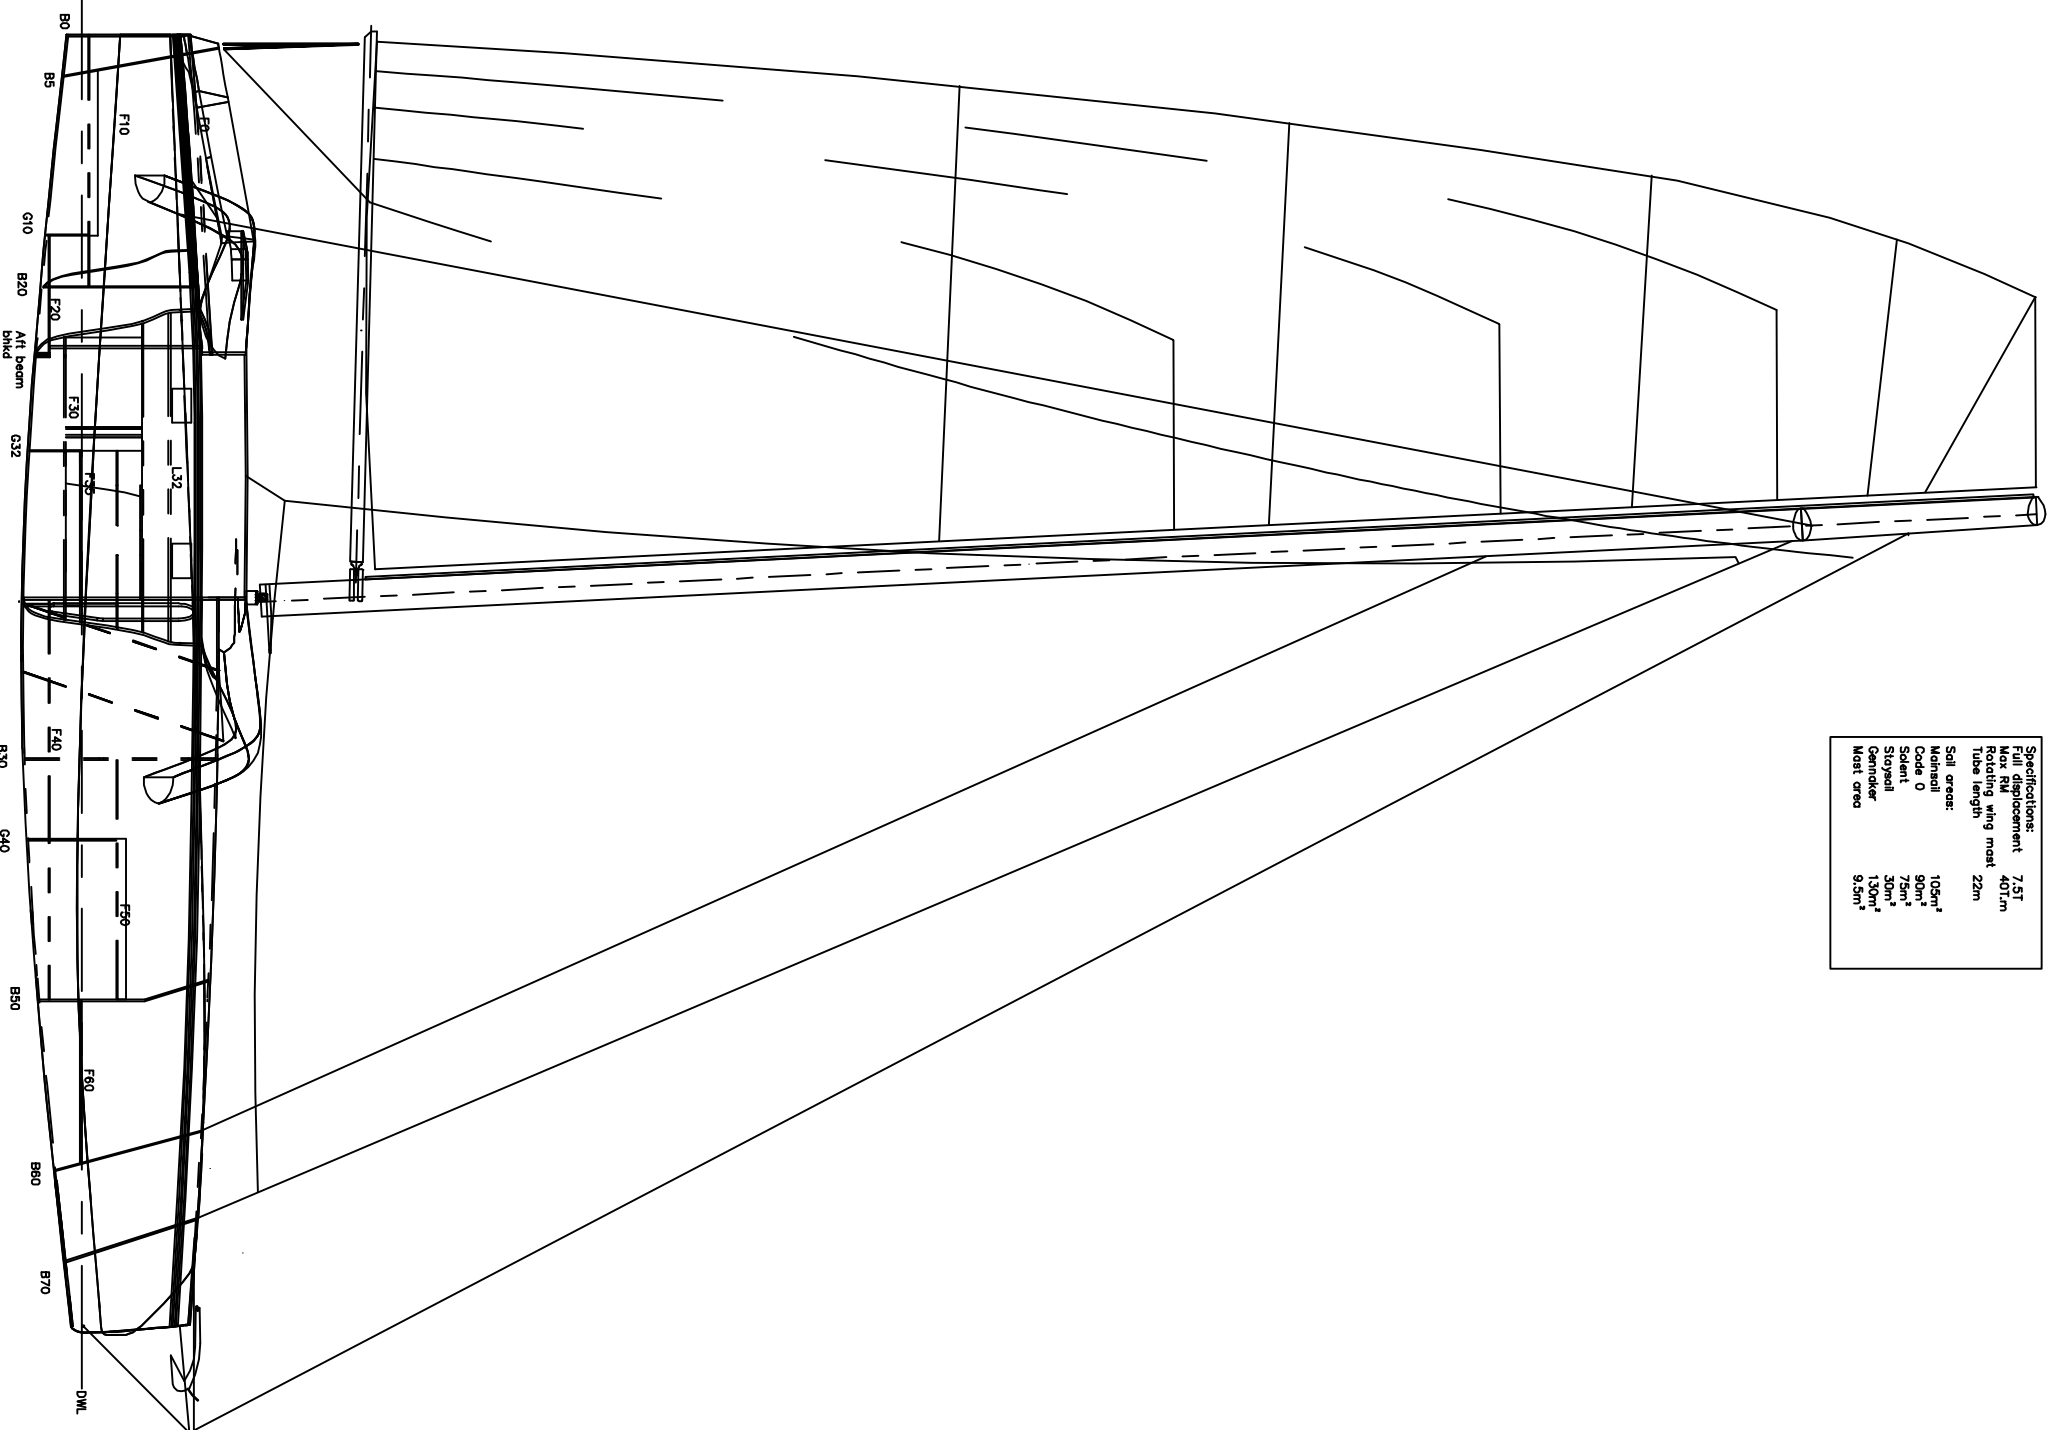

Specifications:	
Full displacement	7.5T
Max RM	40Tm
Rotating wing mast	22m
Tube length	
Sail area:	
Mainail	100m ²
Code 0	90m ²
Solent	75m ²
Staysail	35m ²
Overside	100m ²
Mast area	9.5m ²

A	NO
Date	BY
Sheet Modification description	
Revision history	

 hnil design

NS3_10004 Sail Plan

NO	BY	DATE	REVISION
1	MD	2013/07/28	A

NS3
 SAIL PLAN
 Page 1/2