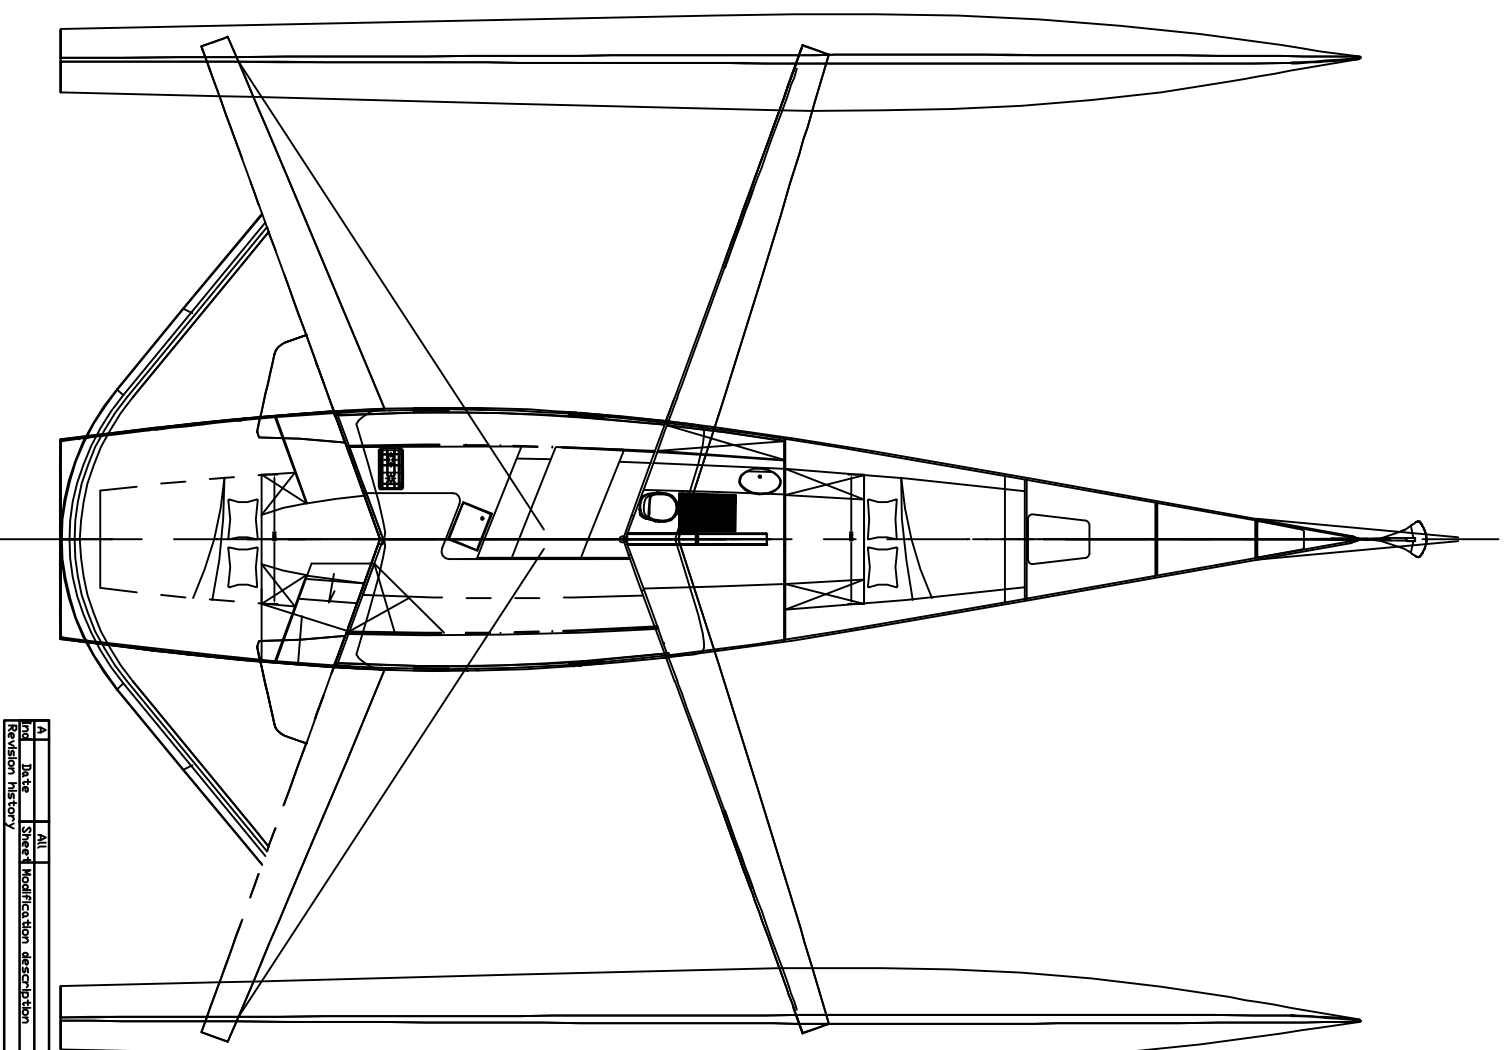

Specifications:	
Full displacement	7.5T
Max RM	40Tm
Rotating wing mast	22m
Tube length	
Sail area:	
Mainail	100m ²
Code 0	90m ²
Solent	75m ²
Staysail	35m ²
Overside	100m ²
Mast area	9.5m ²

A	NO
Date	BY
Sheet Modification description	
Revision history	

 hnil design

NS3_10004 Sail Plan

NO	BY	DATE	REVISION
1	MD	2013/07/28	A

NS3
 SAIL PLAN
 Page 1/2