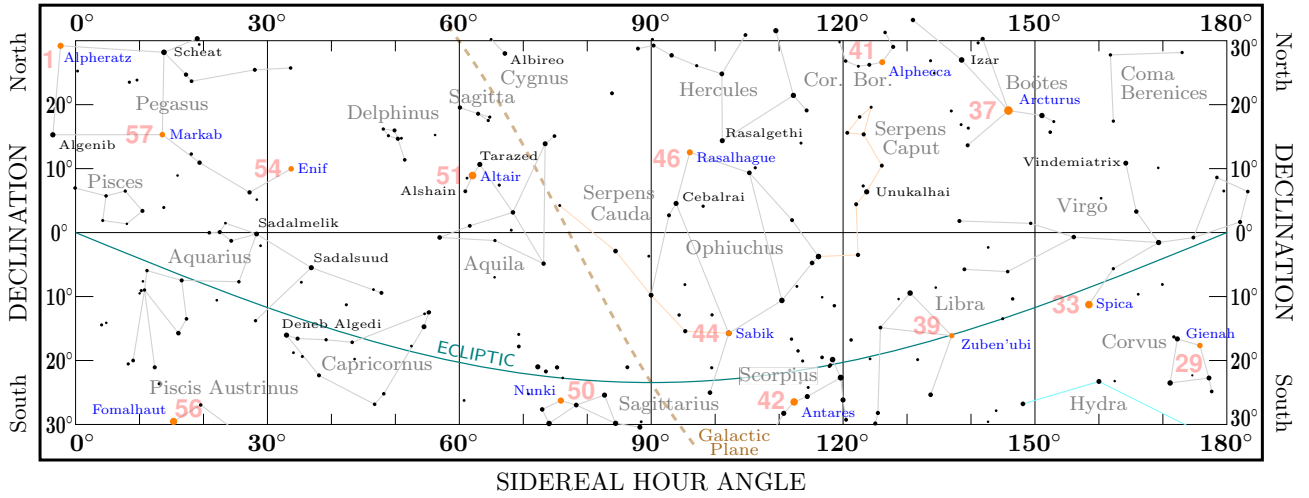

EQUATORIAL STARS (SHA 0° to 180°)

EQUATORIAL STARS (SHA 180° to 360°)

THE NAUTICAL ALMANAC

from 7.10.2020

Author: Andrew BAUER
 Original concept from: Enno RODEGERDTS

October 7, 2020

Disclaimer: These are computer generated tables. Use on your own risk. The accuracy has been checked as good as possible but can not be guaranteed. This means, if you get lost on the oceans because of errors in this publication I can not be held liable. For security relevant applications you should buy an official version of the nautical almanac. You need one anyway since this publication only contains the daily pages of the Nautical Almanac.