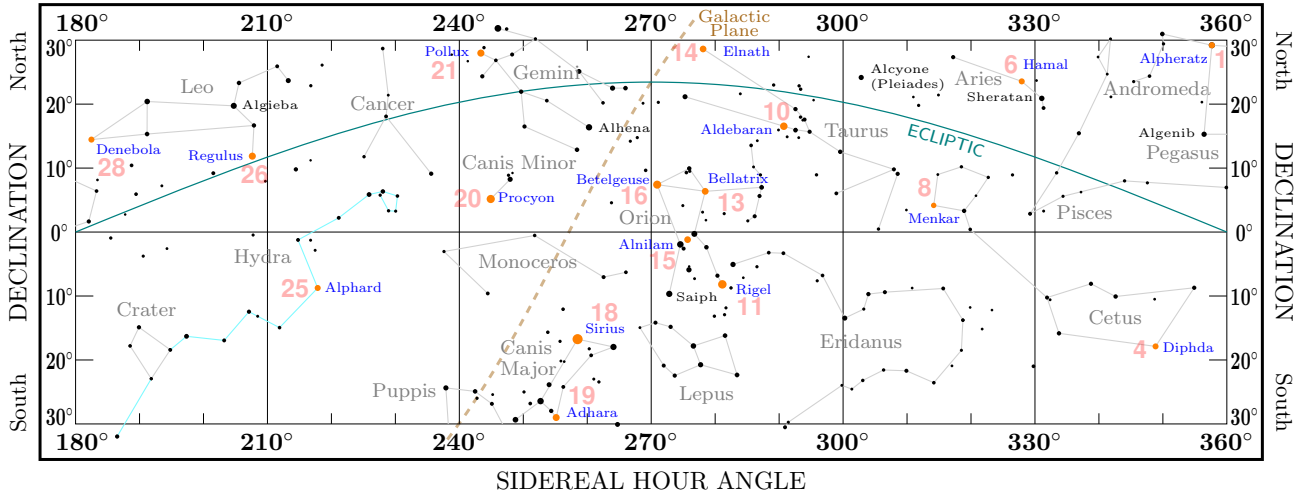

EQUATORIAL STARS (SHA 0° to 180°)

EQUATORIAL STARS (SHA 180° to 360°)

THE NAUTICAL ALMANAC

from 7.10.2020

Author: Andrew BAUER
 Original concept from: Enno RODEGERDTS

October 7, 2020

Disclaimer: These are computer generated tables. Use on your own risk. The accuracy has been checked as good as possible but can not be guaranteed. This means, if you get lost on the oceans because of errors in this publication I can not be held liable. For security relevant applications you should buy an official version of the nautical almanac. You need one anyway since this publication only contains the daily pages of the Nautical Almanac.