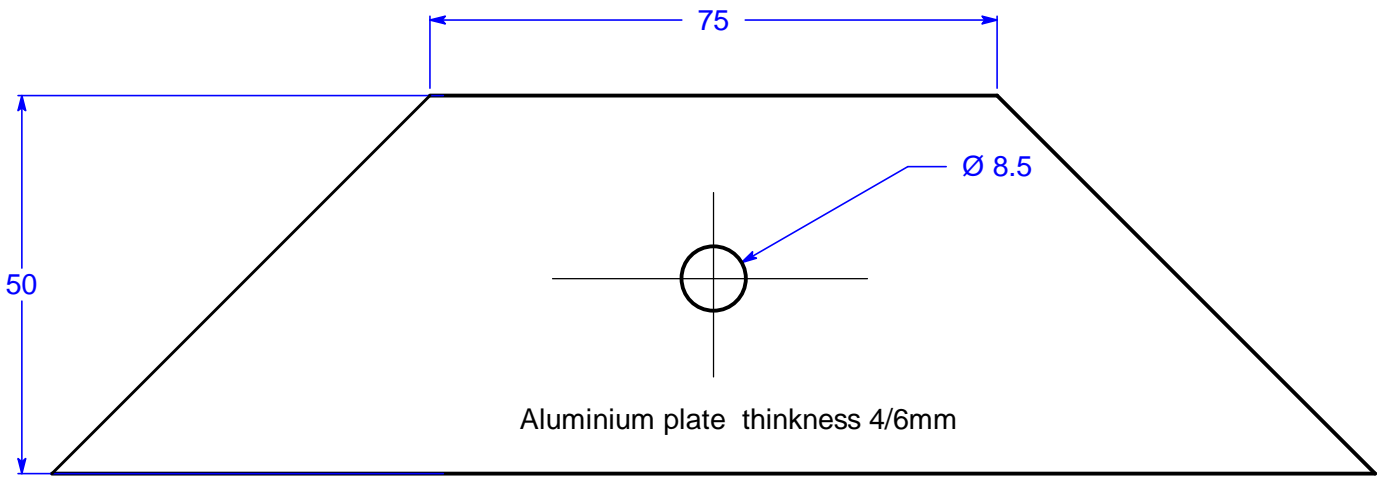

SECURITY HATCH KIT

Aluminium plate

+