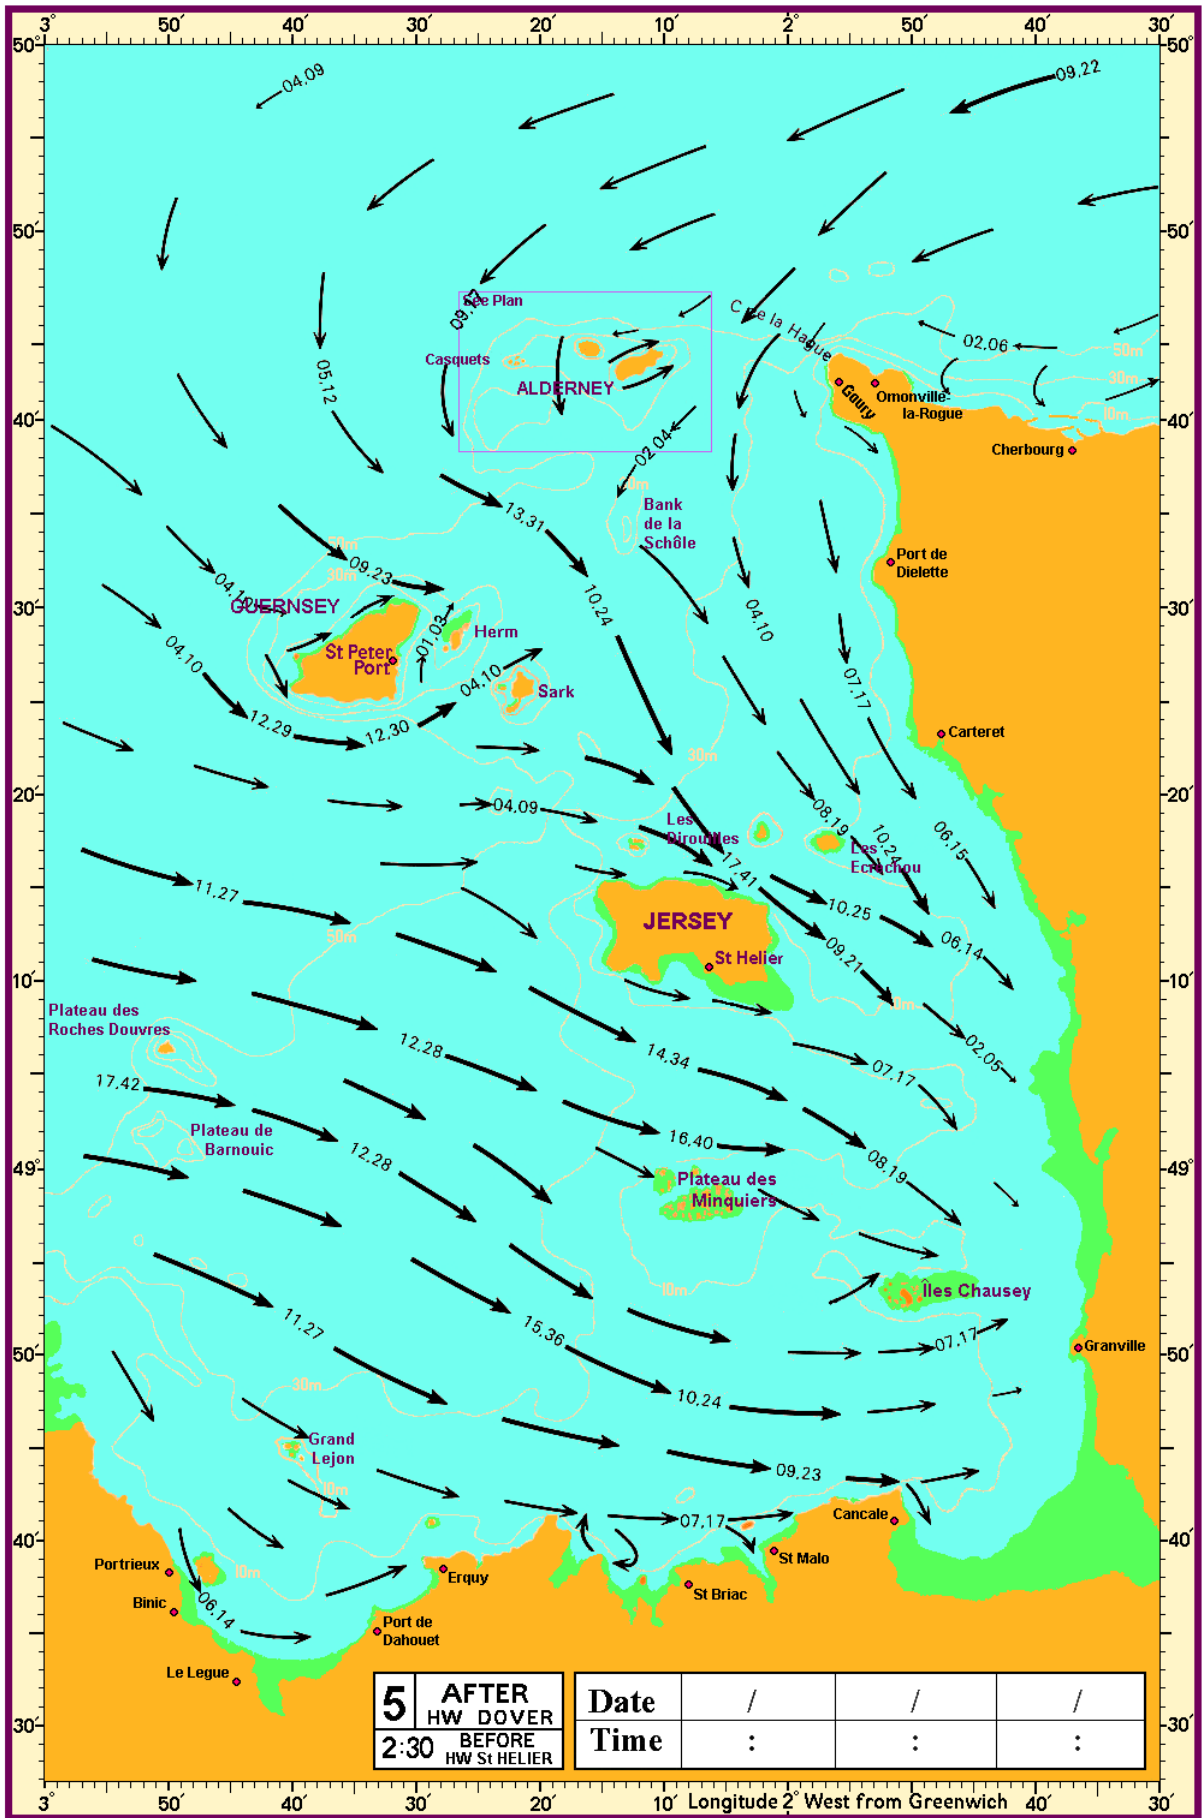

6 BEFORE
HW DOVER
1 BEFORE
HW St HELIER

| | | | |
|------|---|---|---|
| Date | / | / | / |
| Time | : | : | : |

Longitude 2° West from Greenwich

See Plan

2 BEFORE
HW DOVER

3 AFTER
HW St HELIER

Date / / /

Time : : :

6 AFTER HW DOVER
BEFORE HW St HELIER
1:30

| | | | |
|------|---|---|---|
| Date | / | / | / |
| Time | : | : | : |

Longitude 2° West from Greenwich