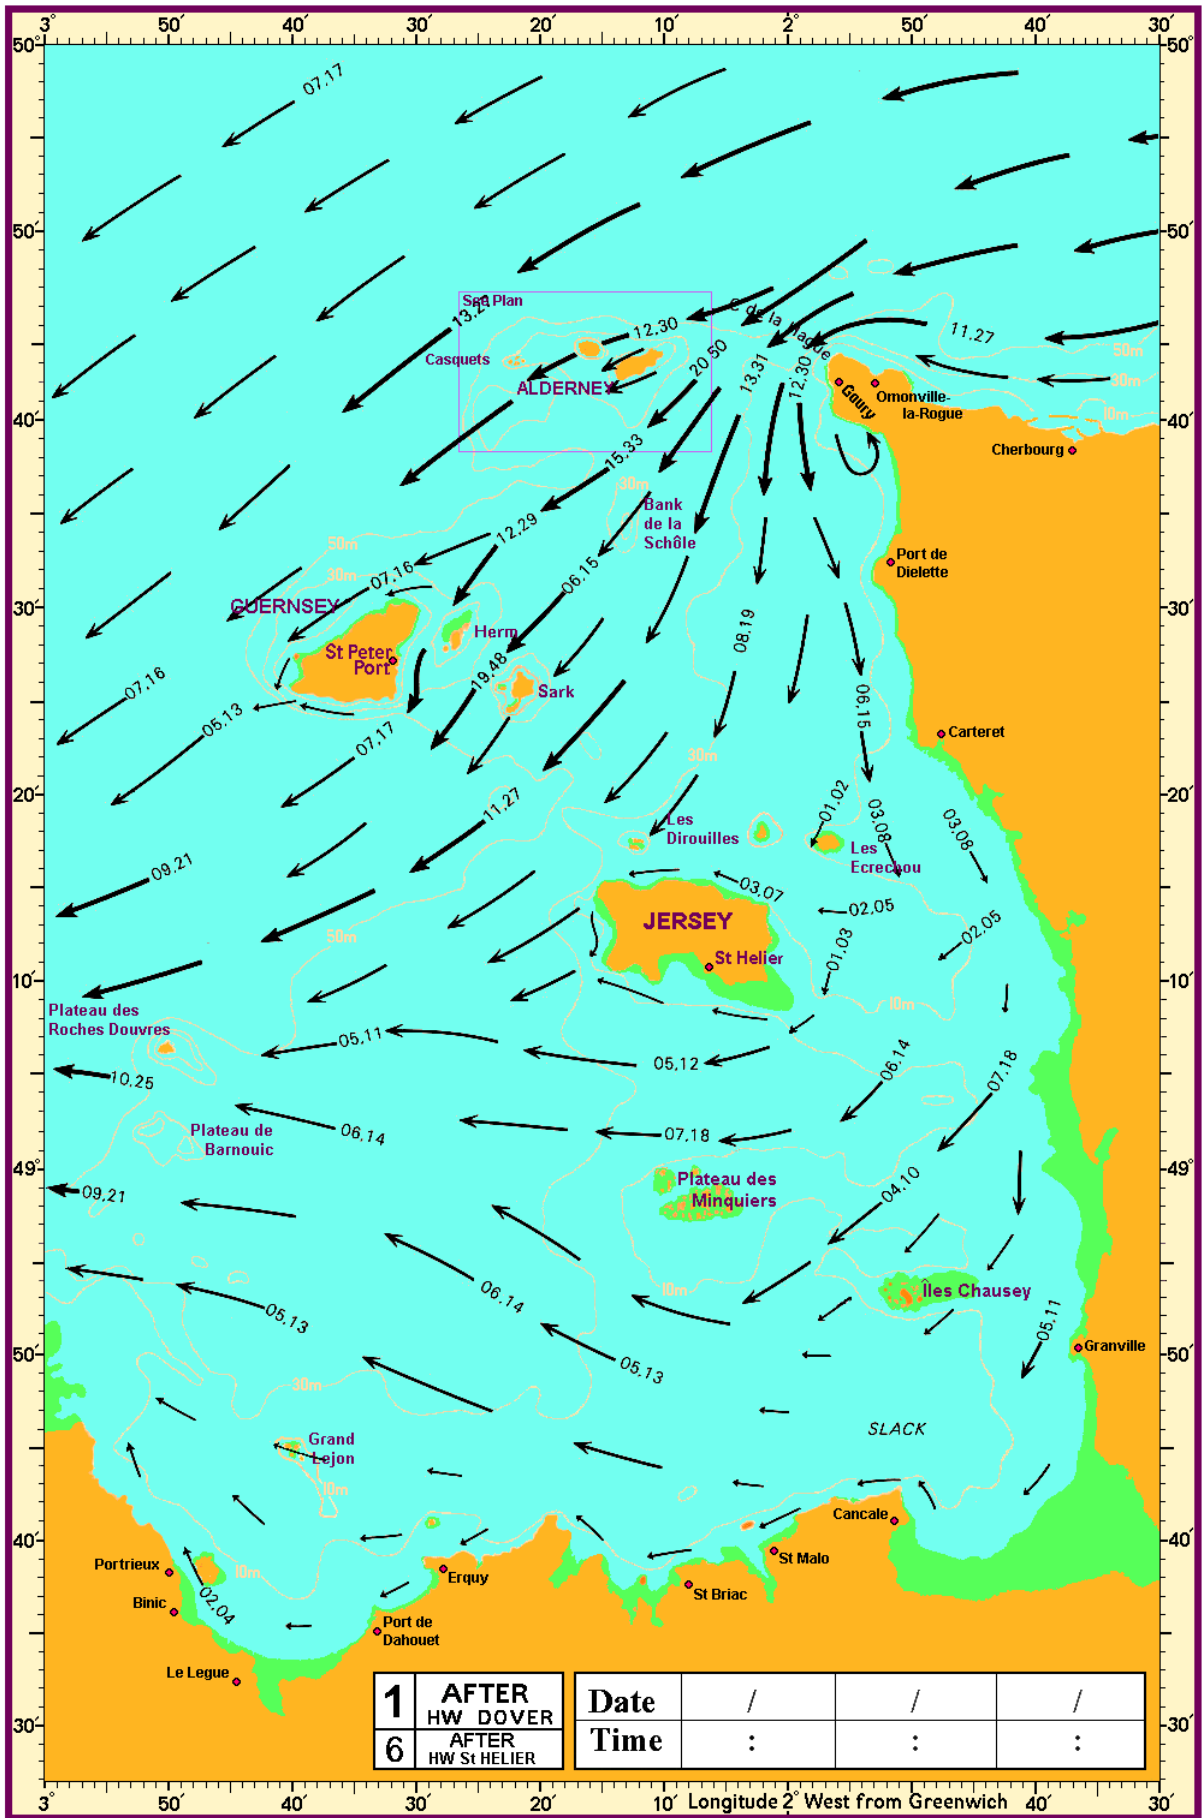

6 BEFORE
HW DOVER
1 BEFORE
HW St HELIER

| | | | |
|------|---|---|---|
| Date | / | / | / |
| Time | : | : | : |

Longitude 2° West from Greenwich

See Plan

2 BEFORE
HW DOVER

3 AFTER
HW St HELIER

Date / / /

Time : : :

6 AFTER HW DOVER
BEFORE HW St HELIER
1:30

| | | | |
|------|---|---|---|
| Date | / | / | / |
| Time | : | : | : |

Longitude 2° West from Greenwich