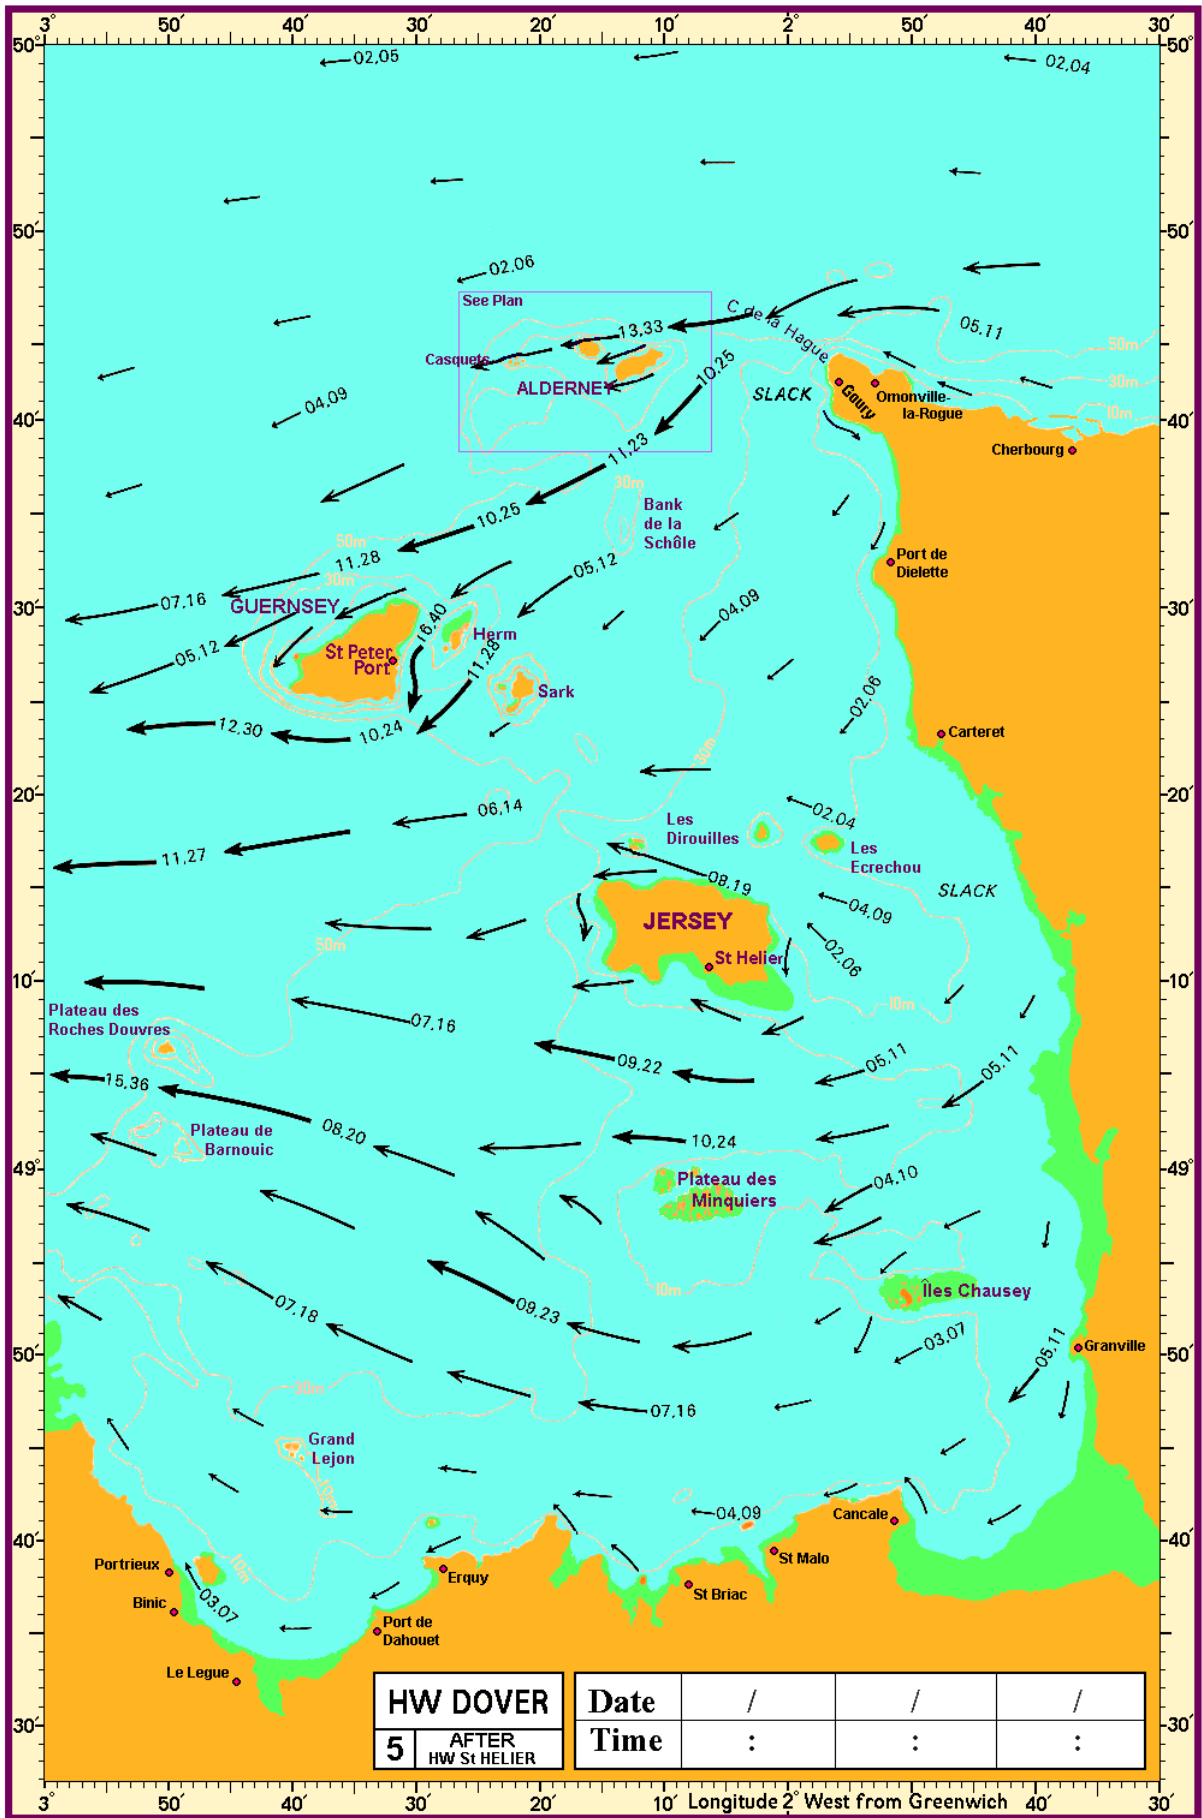

6 BEFORE
HW DOVER
1 BEFORE
HW St HELIER

| | | | |
|------|---|---|---|
| Date | / | / | / |
| Time | : | : | : |

Longitude 2° West from Greenwich

See Plan

2 BEFORE
HW DOVER

3 AFTER
HW St HELIER

Date / / /

Time : : :

6 AFTER HW DOVER
BEFORE HW St HELIER
1:30

| | | | |
|------|---|---|---|
| Date | / | / | / |
| Time | : | : | : |

Longitude 2° West from Greenwich