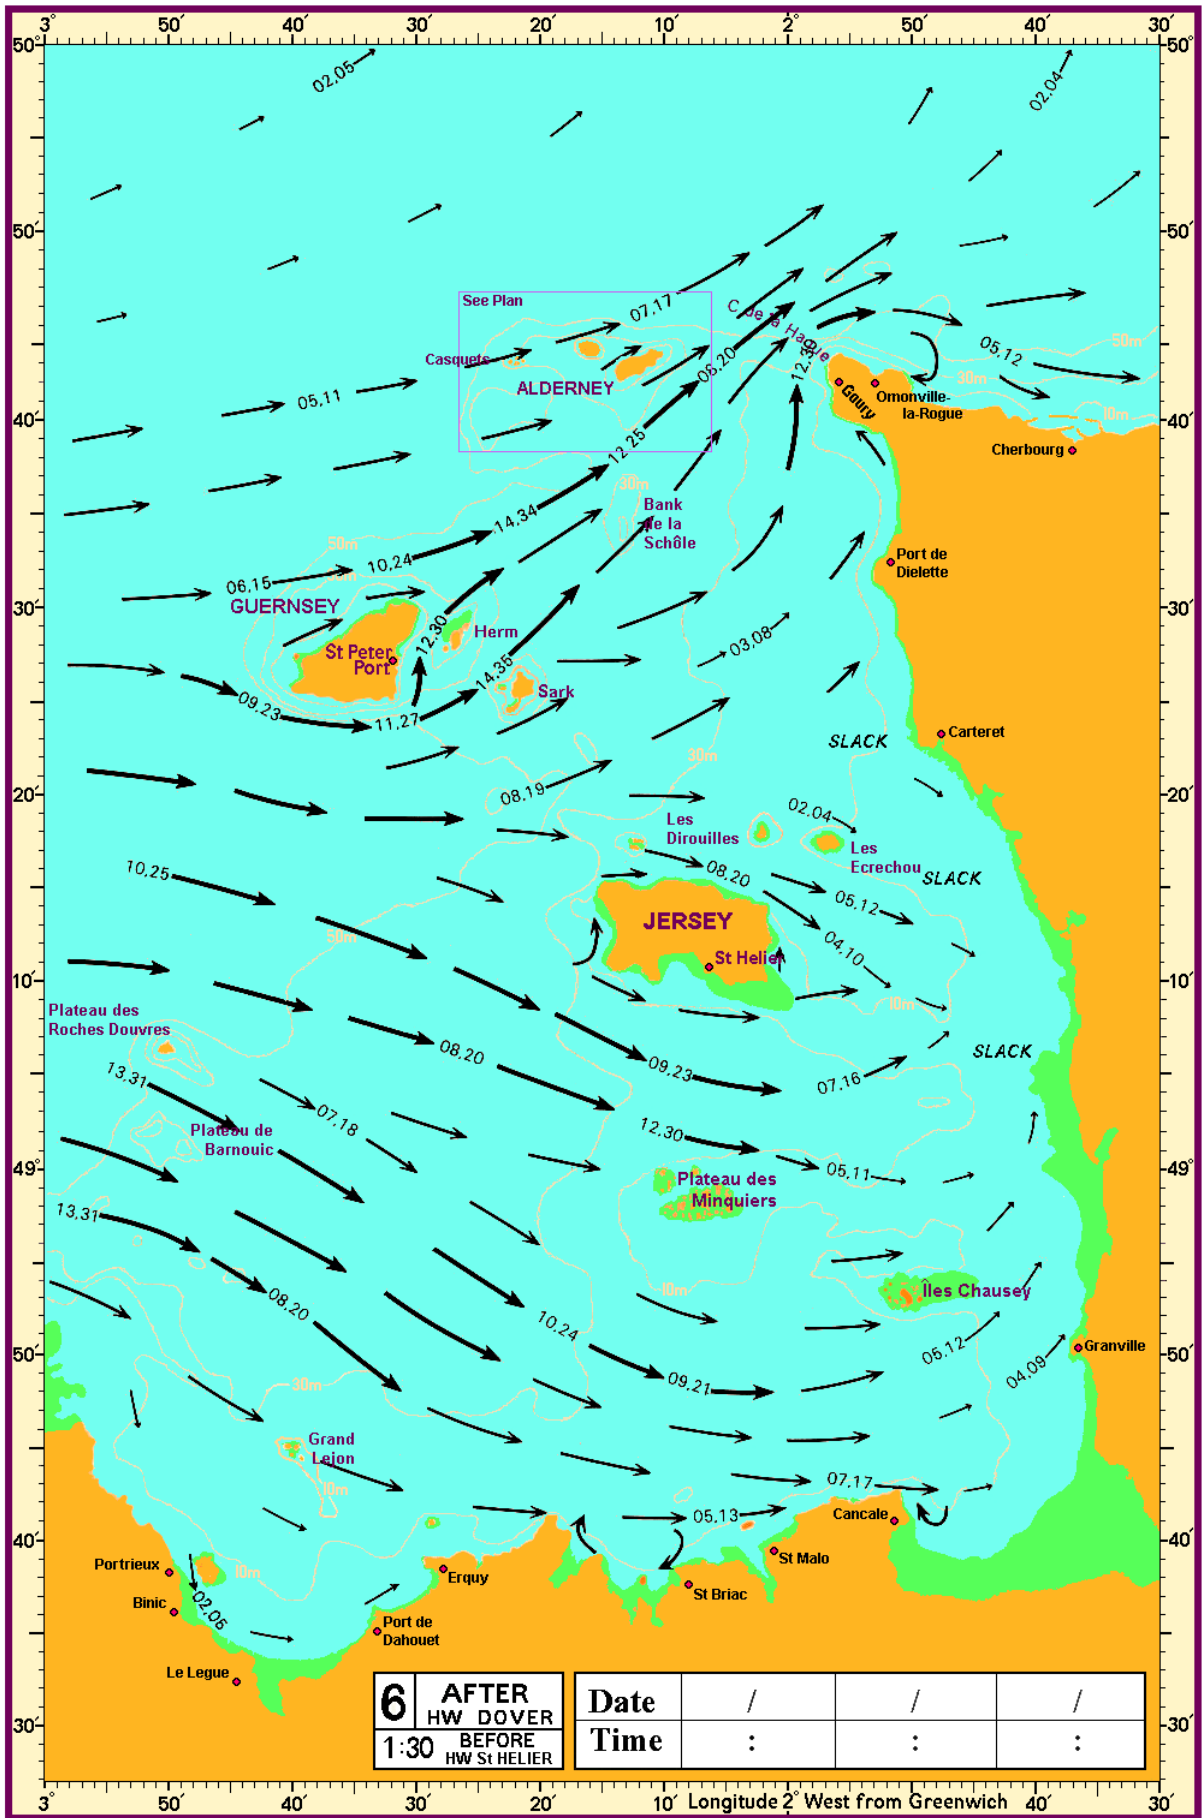

6 BEFORE
HW DOVER
1 BEFORE
HW St HELIER

| | | | |
|------|---|---|---|
| Date | / | / | / |
| Time | : | : | : |

Longitude 2° West from Greenwich

See Plan

2 BEFORE
HW DOVER

3 AFTER
HW St HELIER

Date / / /

Time : : :

6 AFTER HW DOVER
BEFORE HW St HELIER
1:30

| | | | |
|------|---|---|---|
| Date | / | / | / |
| Time | : | : | : |

Longitude 2° West from Greenwich