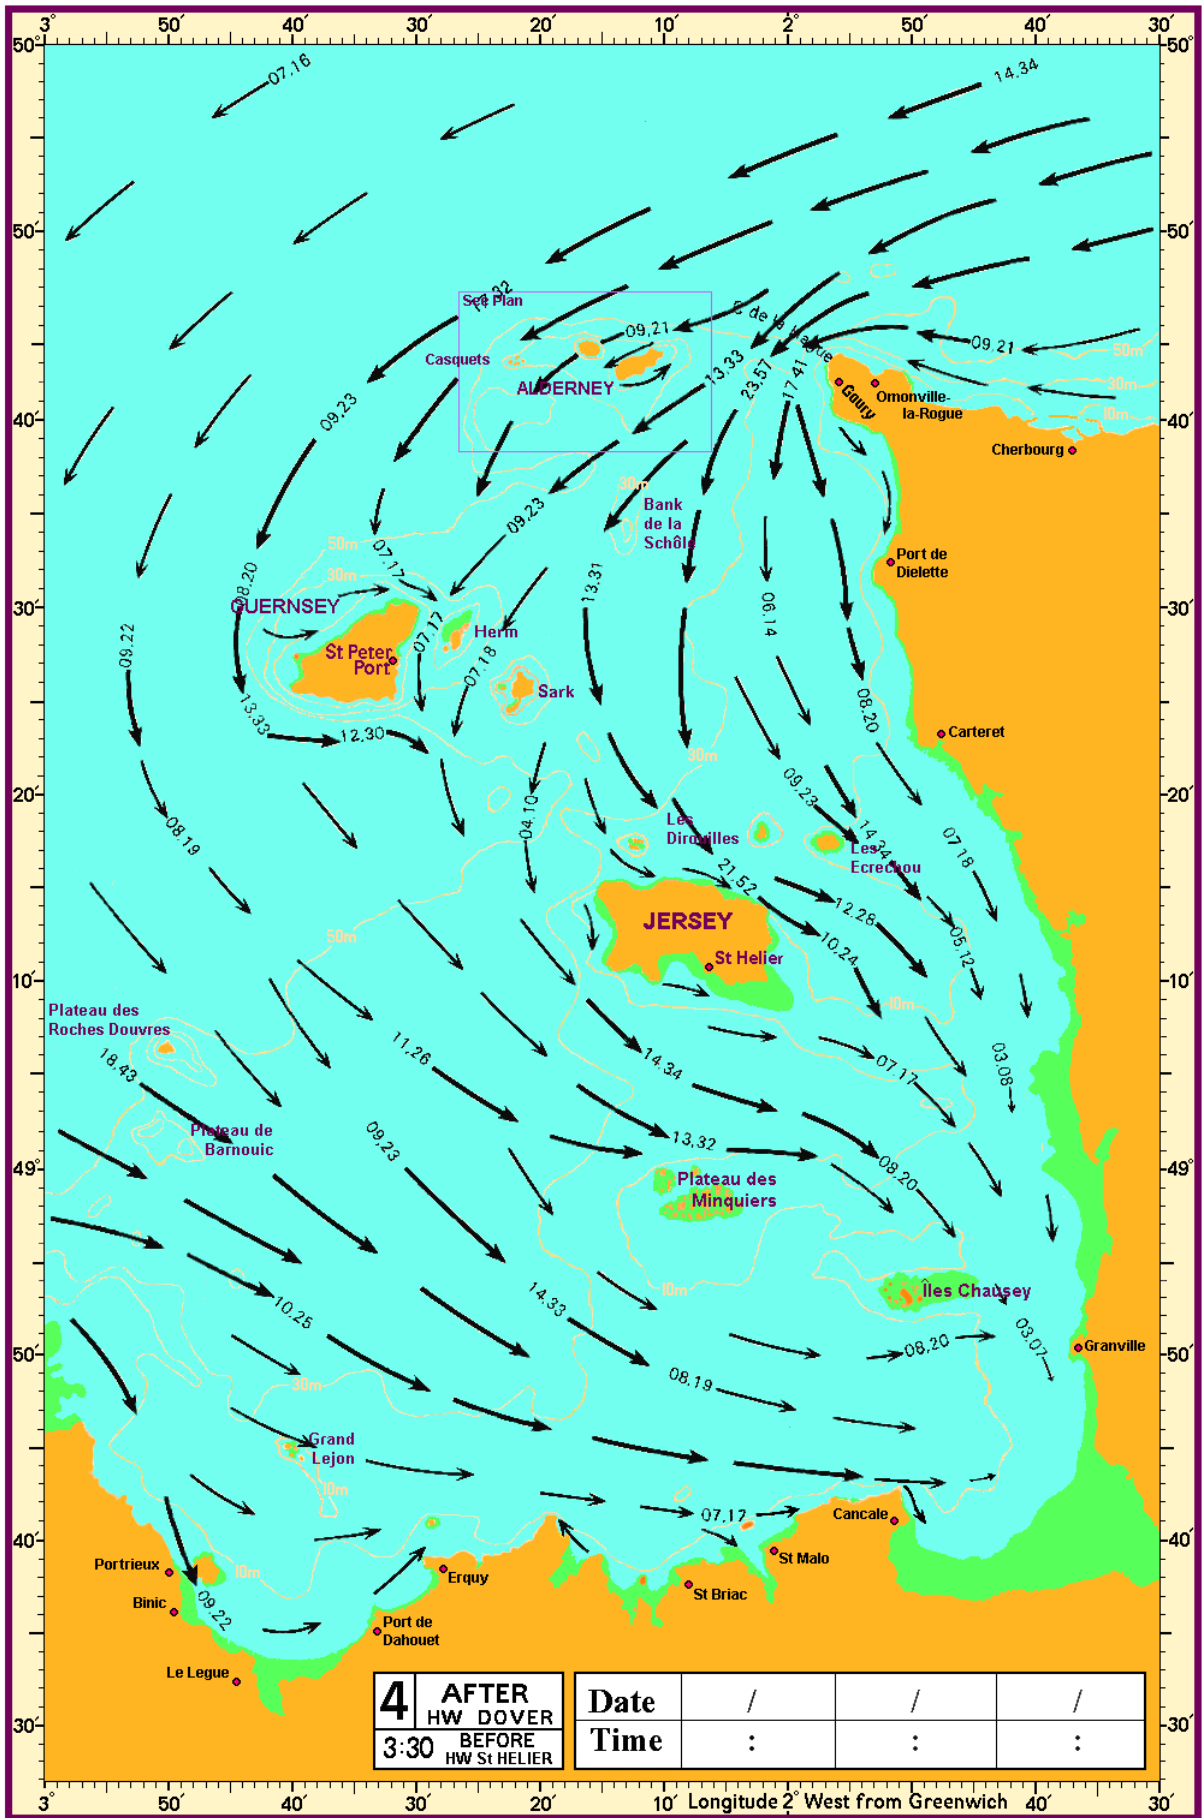

6 BEFORE
HW DOVER
1 BEFORE
HW St HELIER

| | | | |
|------|---|---|---|
| Date | / | / | / |
| Time | : | : | : |

Longitude 2° West from Greenwich

See Plan

2 BEFORE
HW DOVER

3 AFTER
HW St HELIER

Date / / /

Time : : :

6 AFTER HW DOVER
BEFORE HW St HELIER
1:30

| | | | |
|------|---|---|---|
| Date | / | / | / |
| Time | : | : | : |

Longitude 2° West from Greenwich