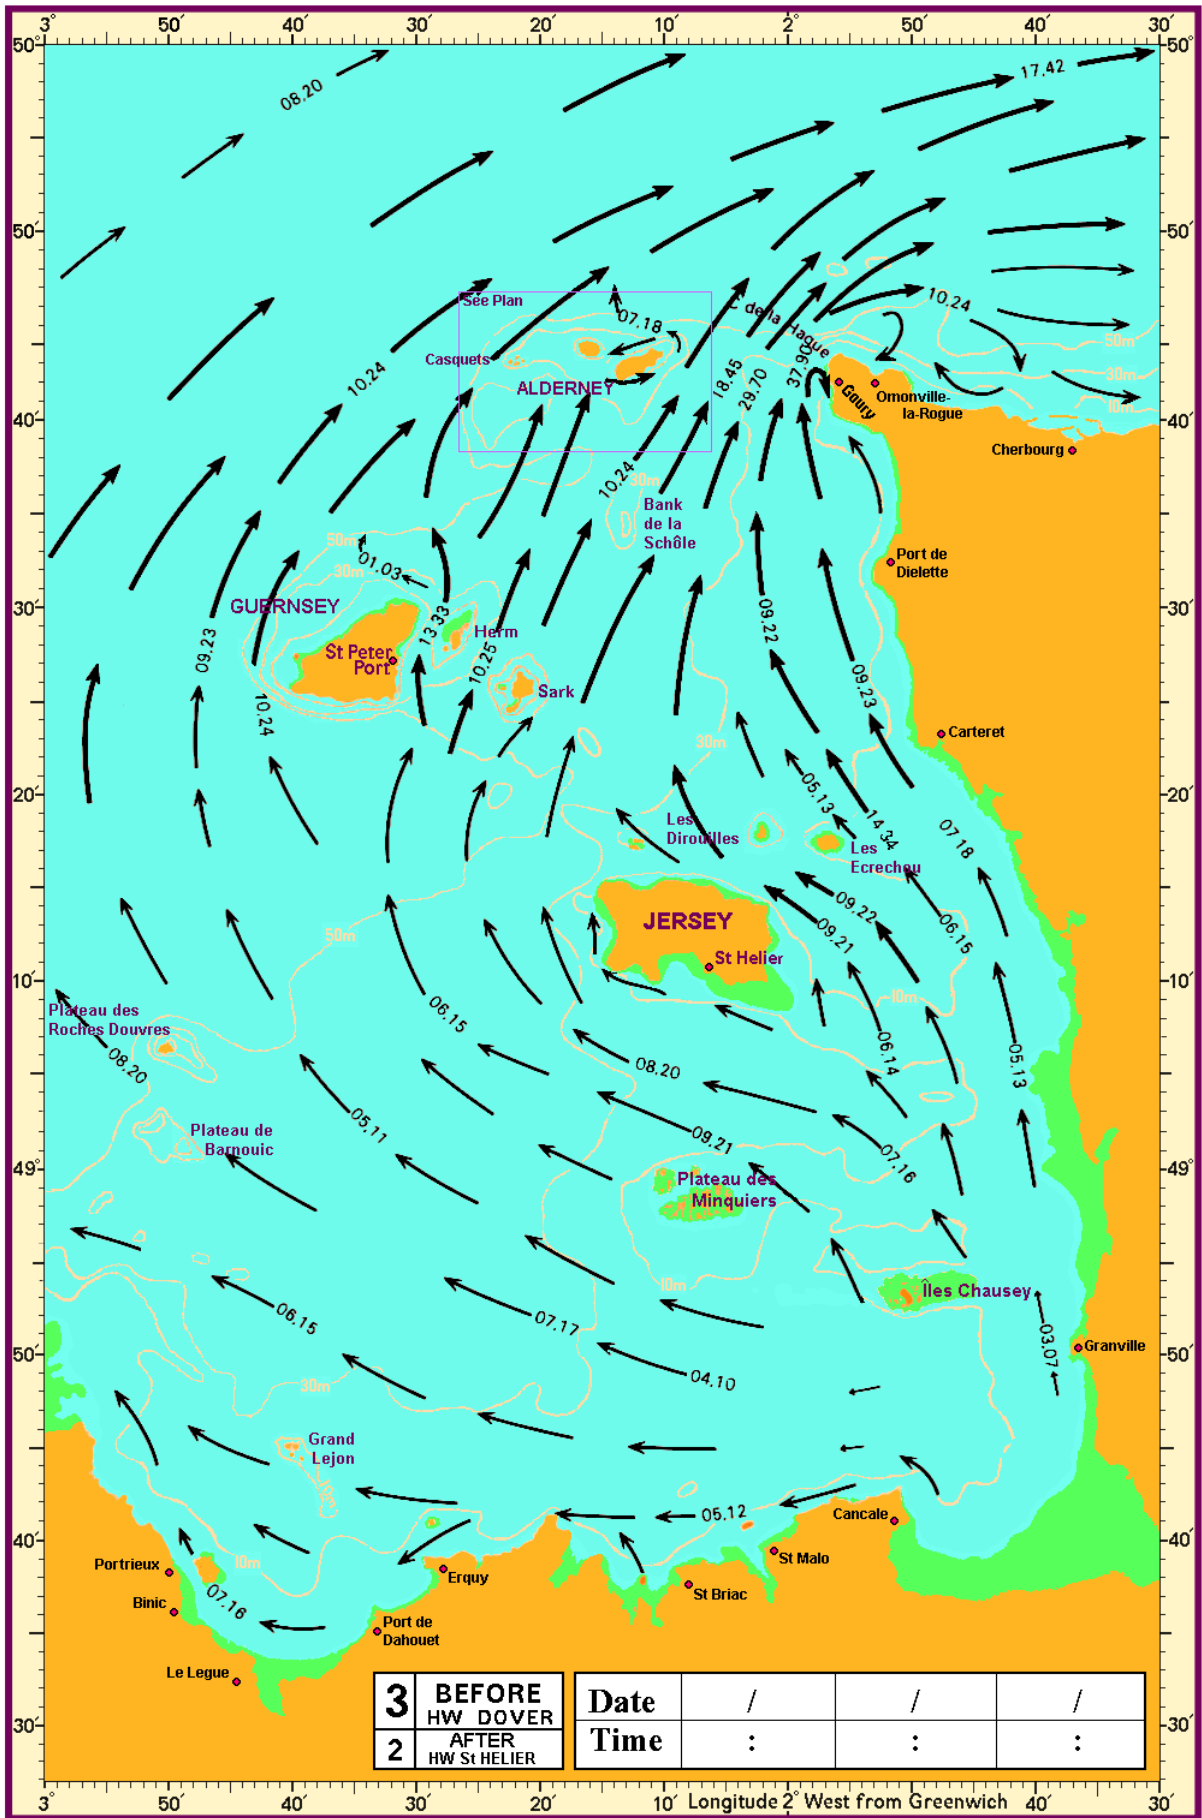

6 BEFORE
HW DOVER
1 BEFORE
HW St HELIER

| | | | |
|------|---|---|---|
| Date | / | / | / |
| Time | : | : | : |

Longitude 2° West from Greenwich

See Plan

2 BEFORE
HW DOVER

3 AFTER
HW St HELIER

Date / / /

Time : : :

6 AFTER HW DOVER
BEFORE HW St HELIER
1:30

| | | | |
|------|---|---|---|
| Date | / | / | / |
| Time | : | : | : |

Longitude 2° West from Greenwich