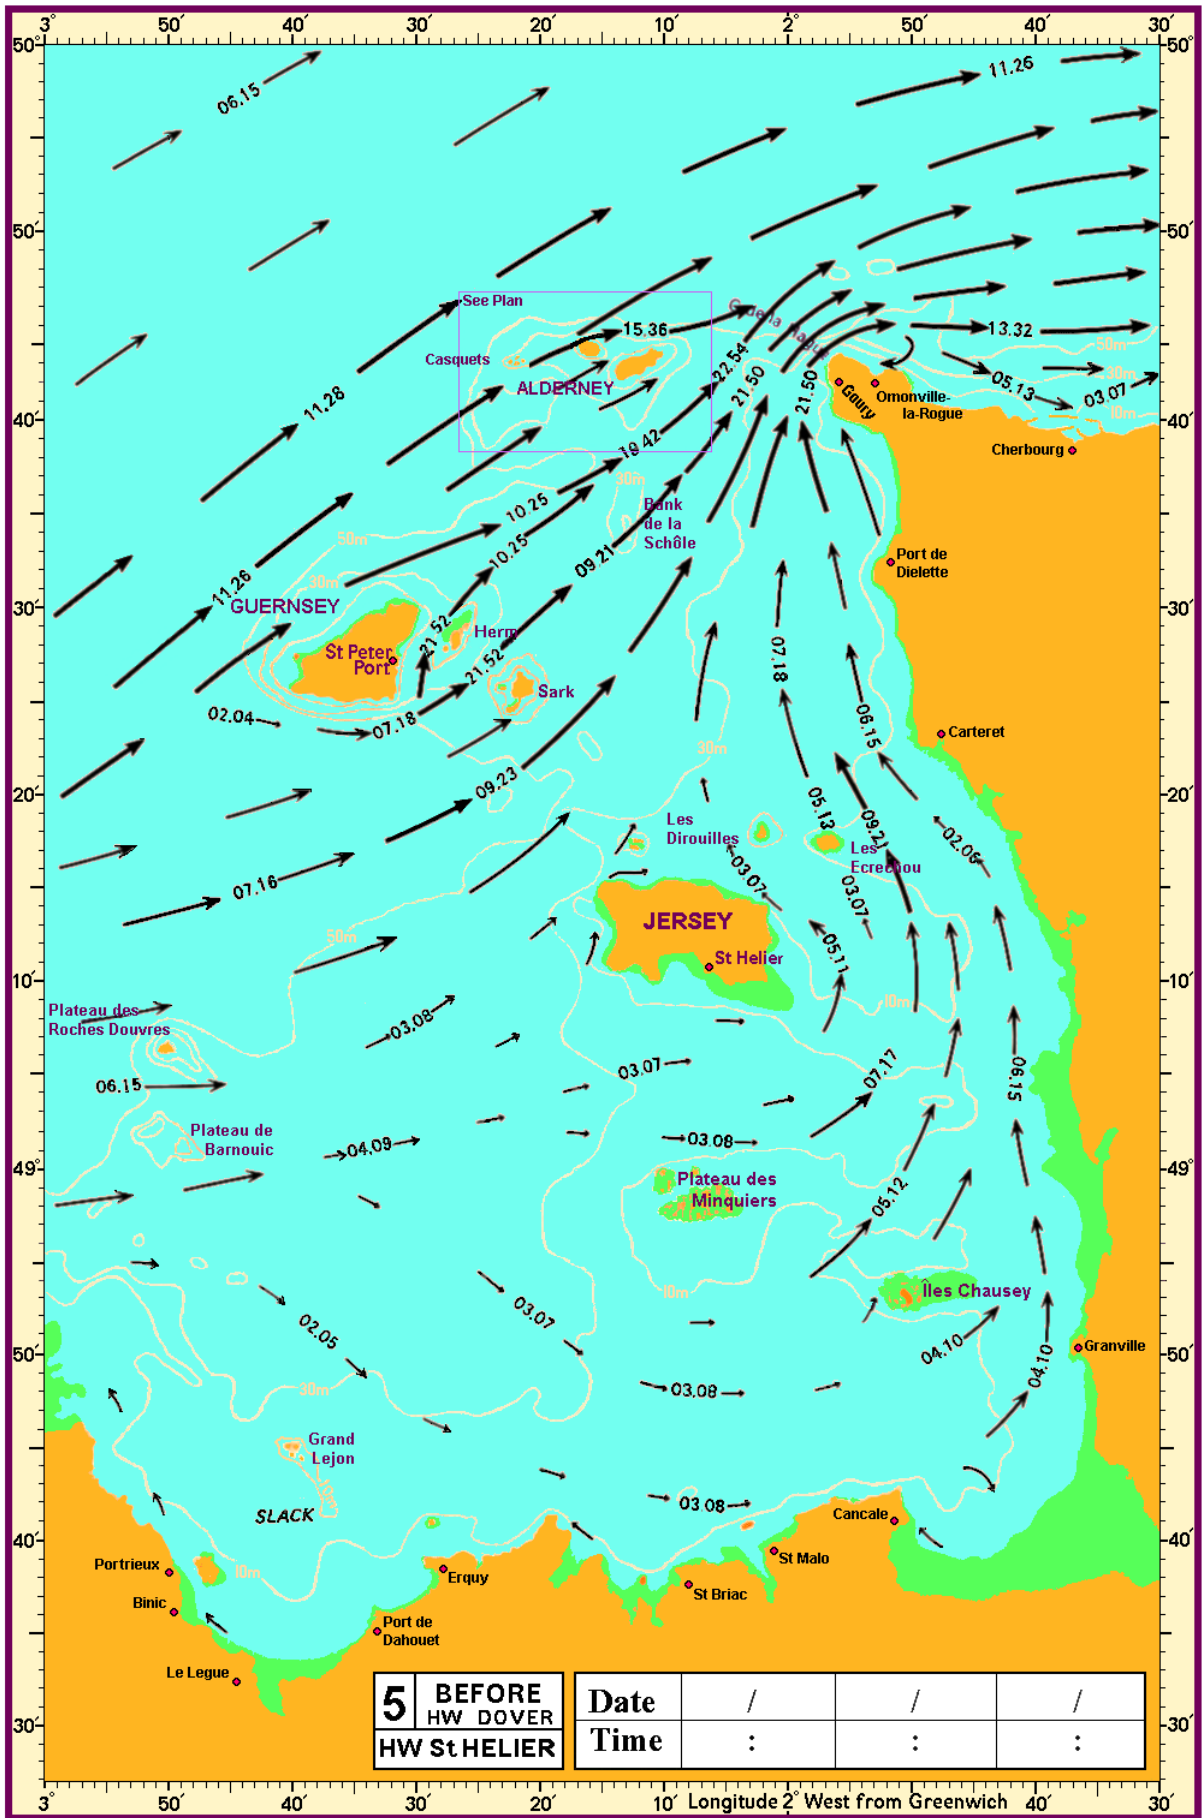

6 BEFORE
HW DOVER
1 BEFORE
HW St HELIER

| | | | |
|------|---|---|---|
| Date | / | / | / |
| Time | : | : | : |

Longitude 2° West from Greenwich

See Plan

2 BEFORE
HW DOVER

3 AFTER
HW St HELIER

Date / / /

Time : : :

6 AFTER HW DOVER
BEFORE HW St HELIER
1:30

| | | | |
|------|---|---|---|
| Date | / | / | / |
| Time | : | : | : |

Longitude 2° West from Greenwich