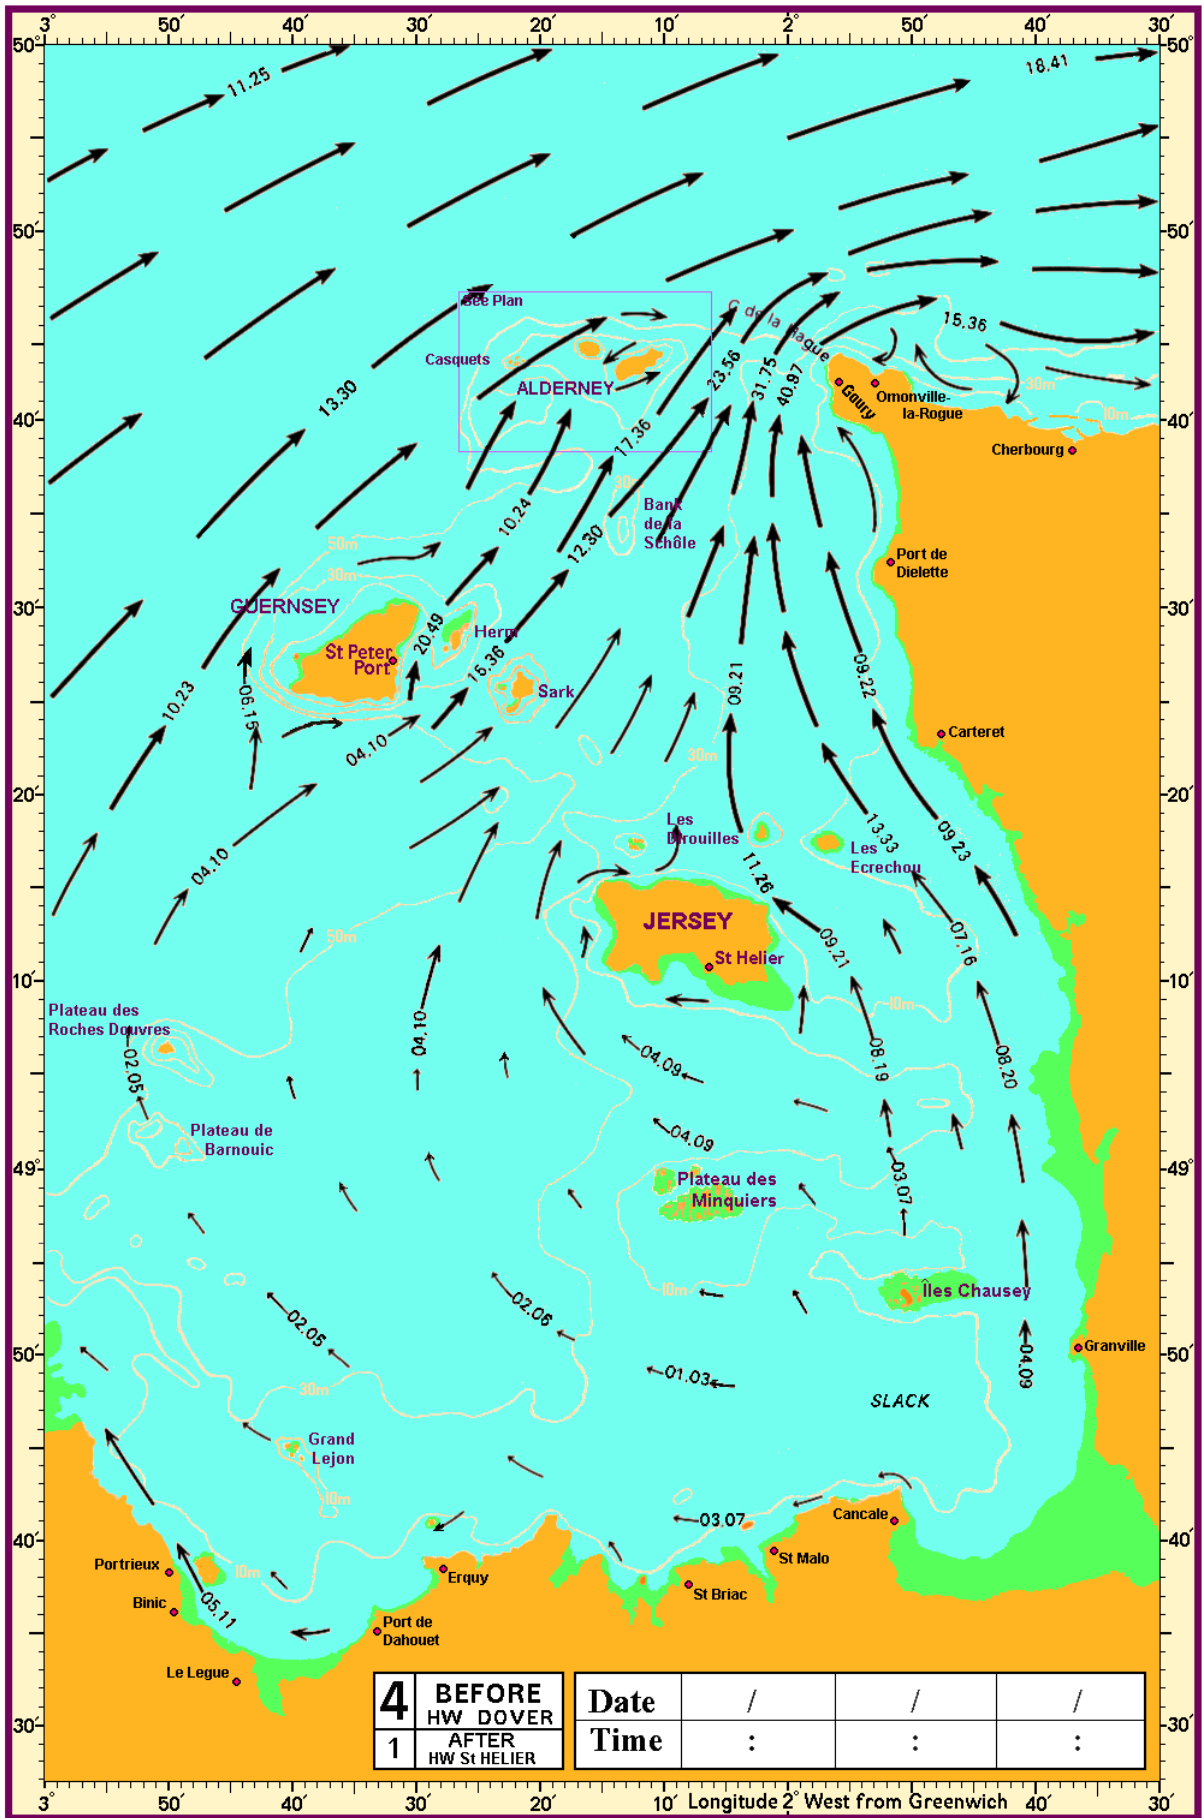

6 BEFORE
HW DOVER
1 BEFORE
HW St HELIER

| | | | |
|------|---|---|---|
| Date | / | / | / |
| Time | : | : | : |

Longitude 2° West from Greenwich

See Plan

2 BEFORE
HW DOVER

3 AFTER
HW St HELIER

Date / / /

Time : : :

6 AFTER HW DOVER
BEFORE HW St HELIER
1:30

| | | | |
|------|---|---|---|
| Date | / | / | / |
| Time | : | : | : |

Longitude 2° West from Greenwich