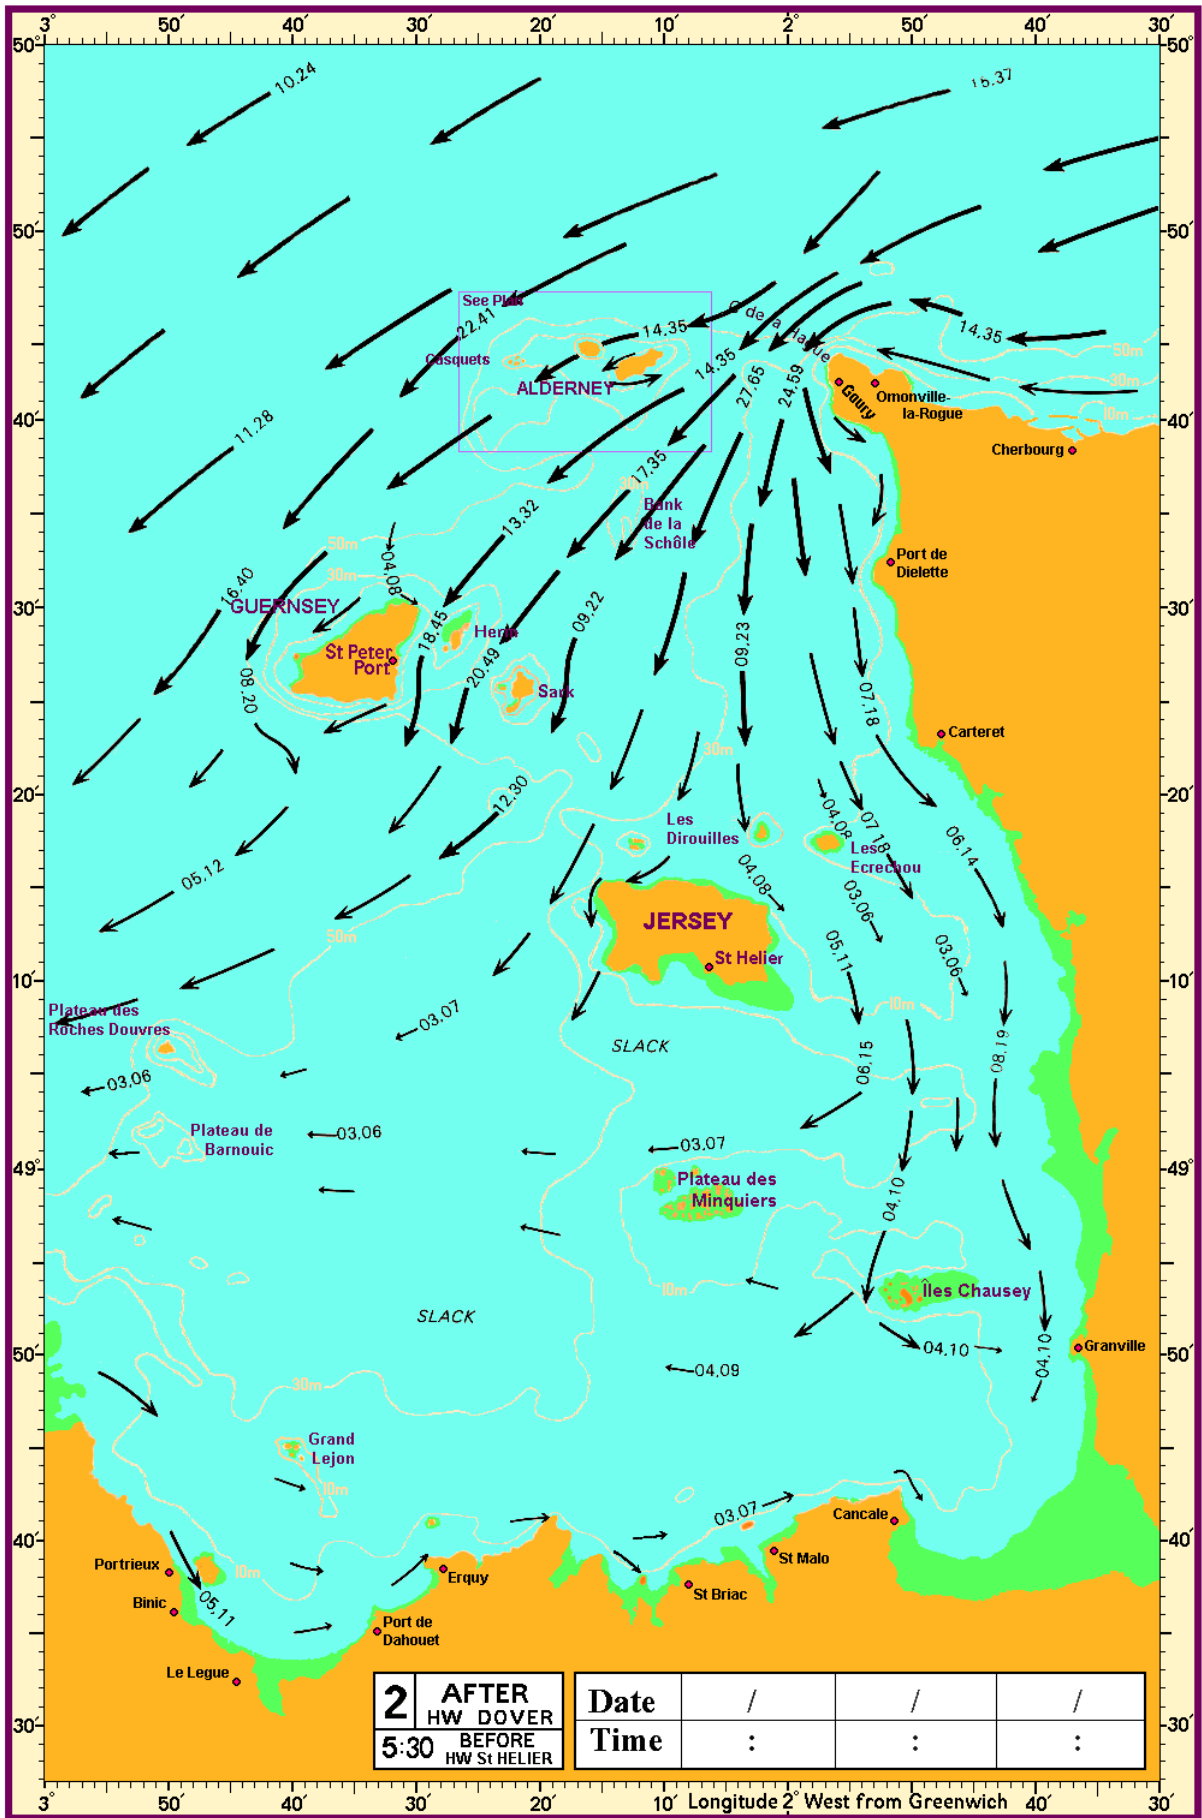

6 BEFORE
HW DOVER
1 BEFORE
HW St HELIER

| | | | |
|------|---|---|---|
| Date | / | / | / |
| Time | : | : | : |

Longitude 2° West from Greenwich

See Plan

2 BEFORE
HW DOVER

3 AFTER
HW St HELIER

Date / / /

Time : : :

6 AFTER HW DOVER
BEFORE HW St HELIER
1:30

| | | | |
|------|---|---|---|
| Date | / | / | / |
| Time | : | : | : |

Longitude 2° West from Greenwich