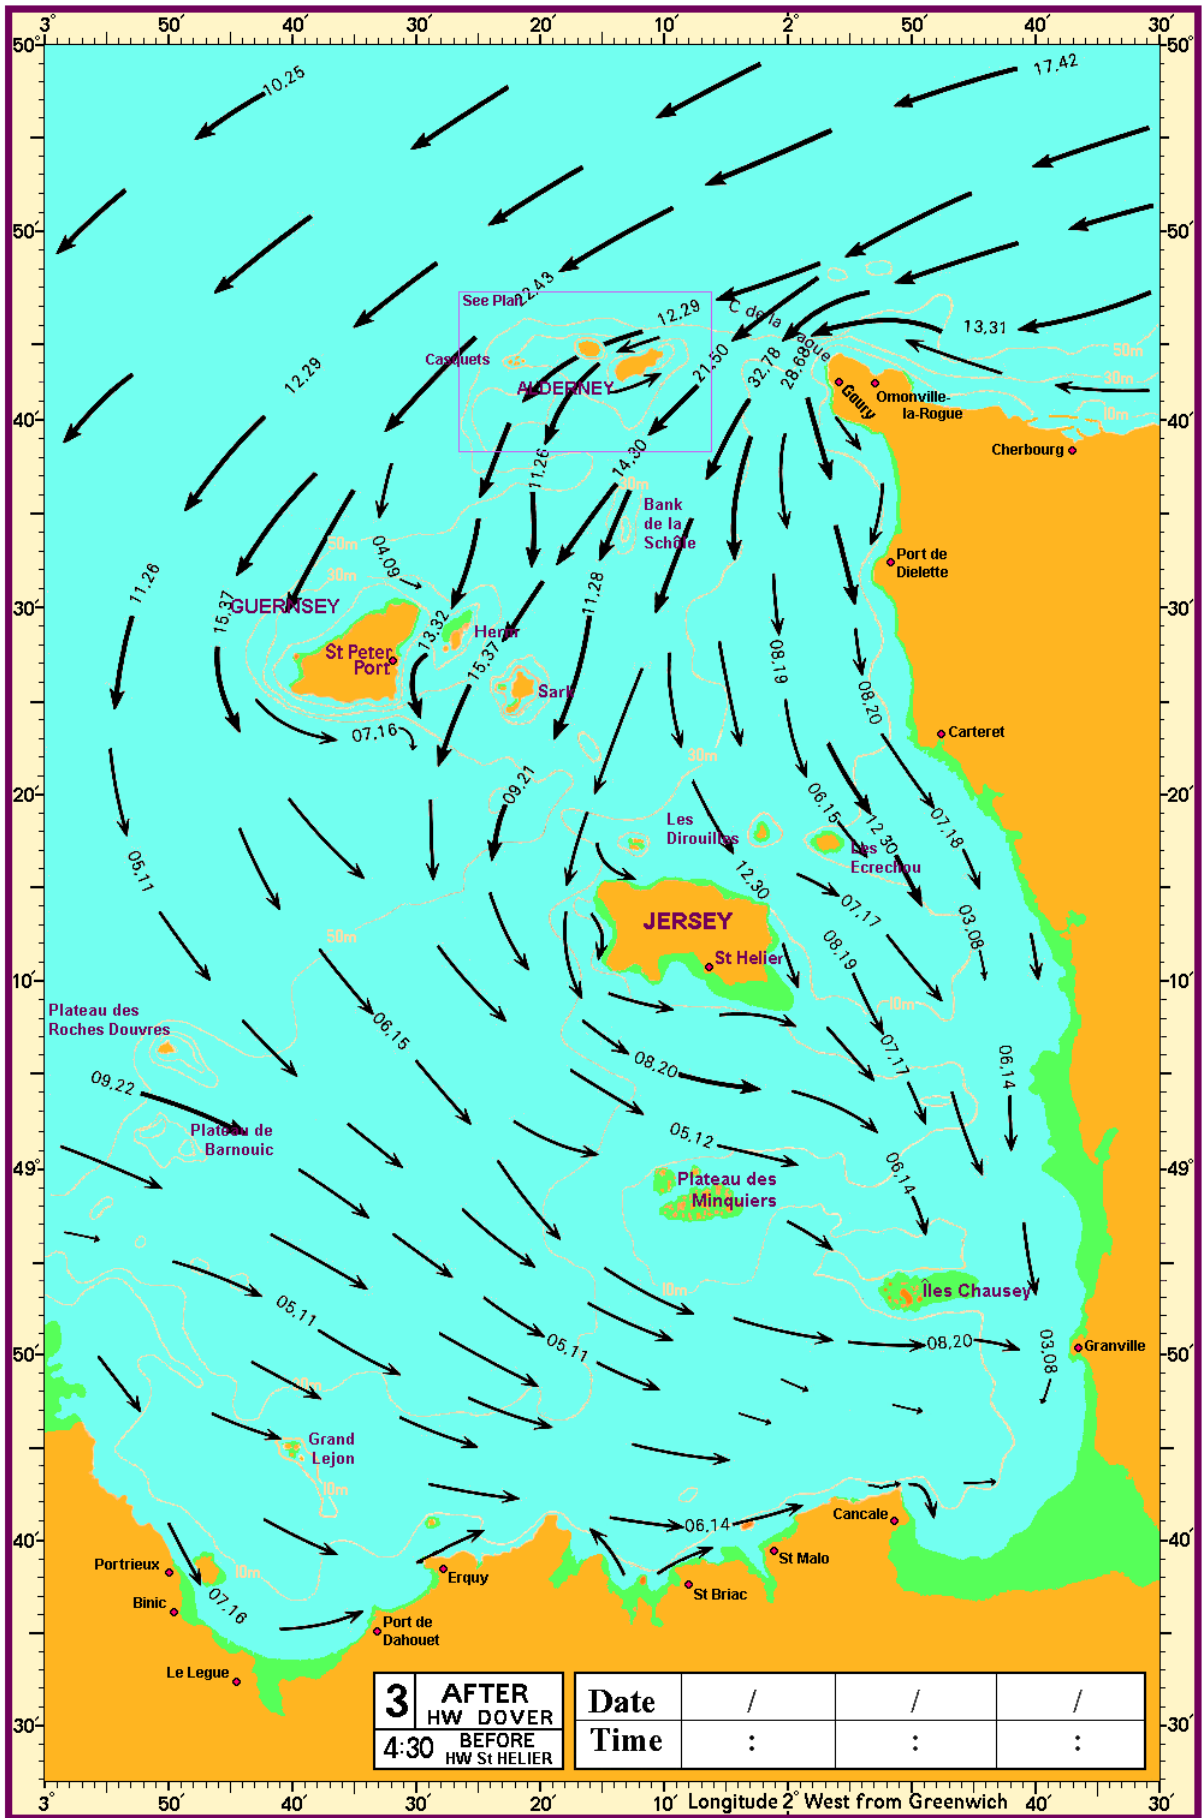

6 BEFORE
HW DOVER
1 BEFORE
HW St HELIER

| | | | |
|------|---|---|---|
| Date | / | / | / |
| Time | : | : | : |

Longitude 2° West from Greenwich

See Plan

2 BEFORE
HW DOVER

3 AFTER
HW St HELIER

Date / / /

Time : : :

6 AFTER HW DOVER
BEFORE HW St HELIER
1:30

| | | | |
|------|---|---|---|
| Date | / | / | / |
| Time | : | : | : |

Longitude 2° West from Greenwich