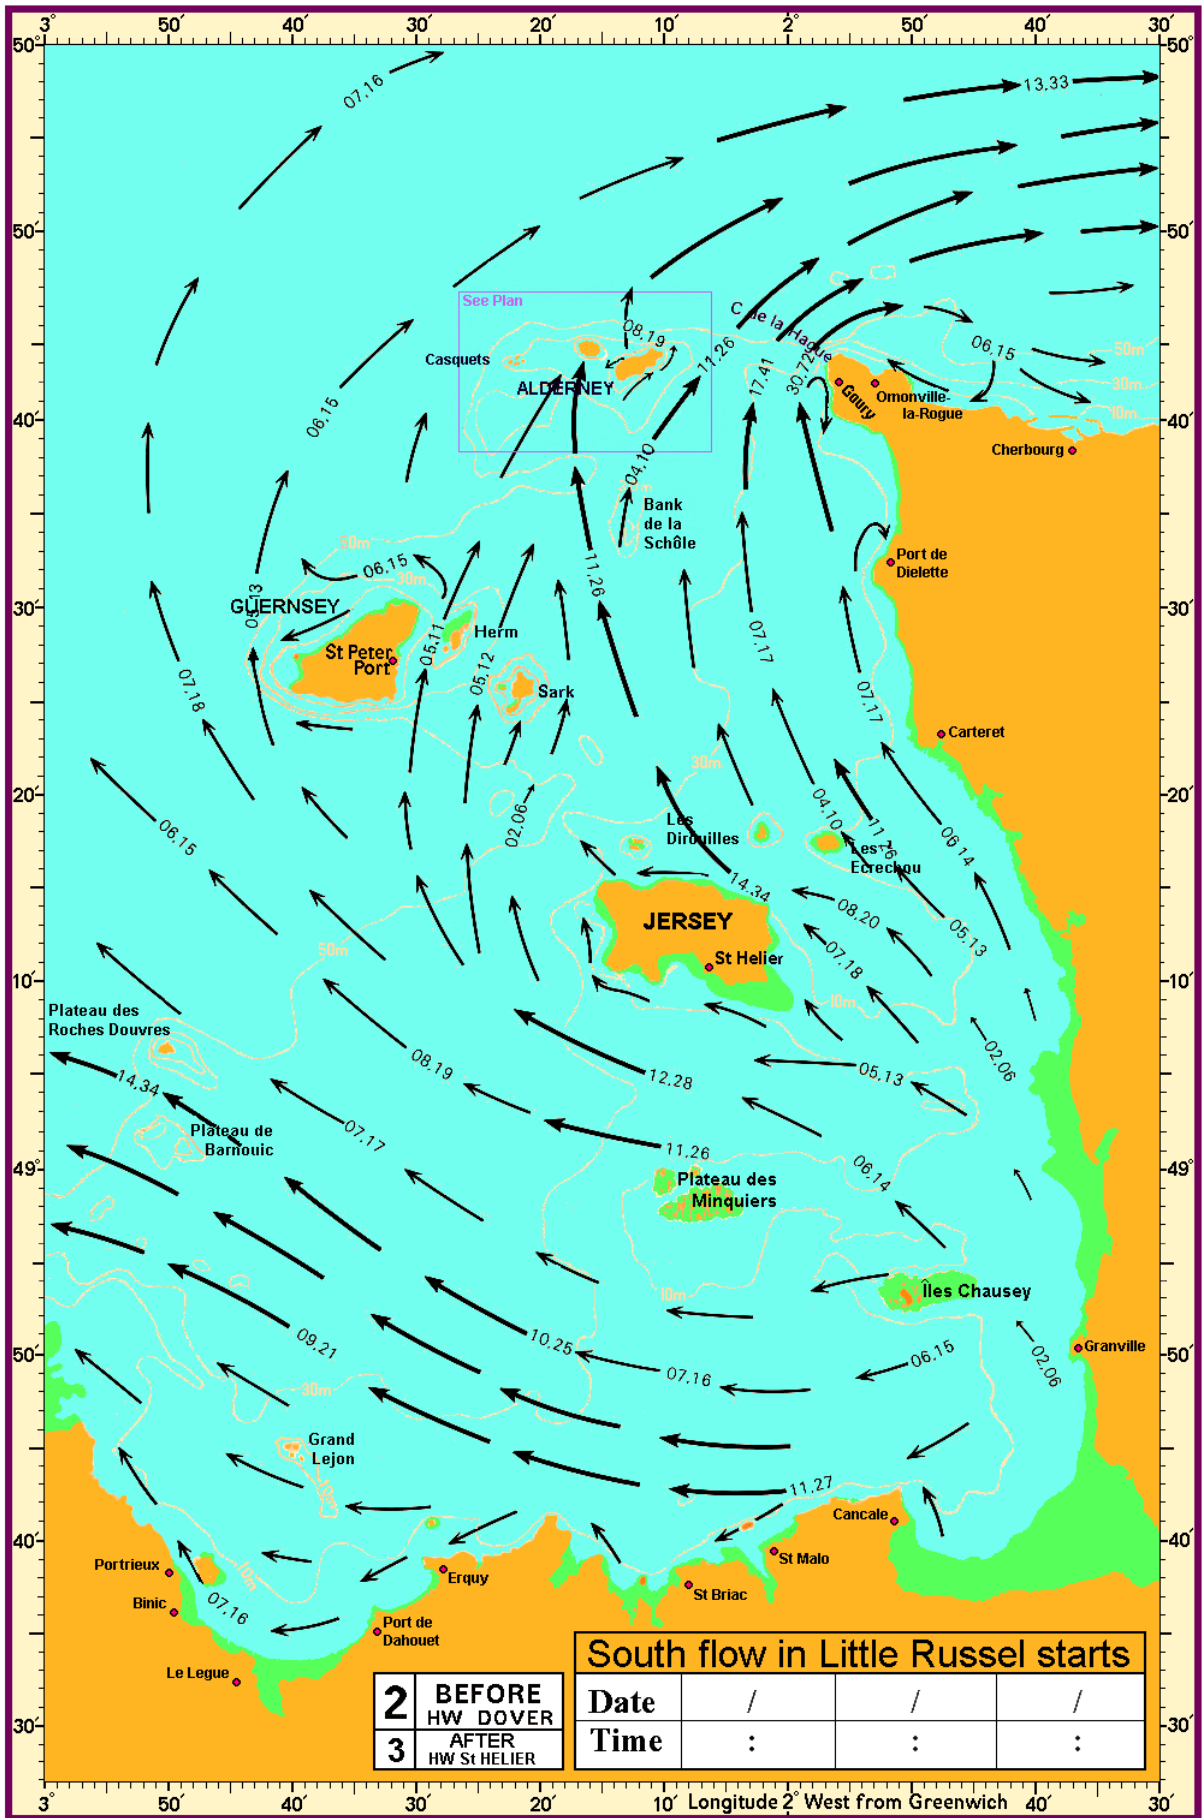

6 BEFORE
HW DOVER
1 BEFORE
HW St HELIER

| | | | |
|------|---|---|---|
| Date | / | / | / |
| Time | : | : | : |

Longitude 2° West from Greenwich

See Plan

2 BEFORE
HW DOVER

3 AFTER
HW St HELIER

Date / / /

Time : : :

6 AFTER HW DOVER
BEFORE HW St HELIER
1:30

| | | | |
|------|---|---|---|
| Date | / | / | / |
| Time | : | : | : |

Longitude 2° West from Greenwich