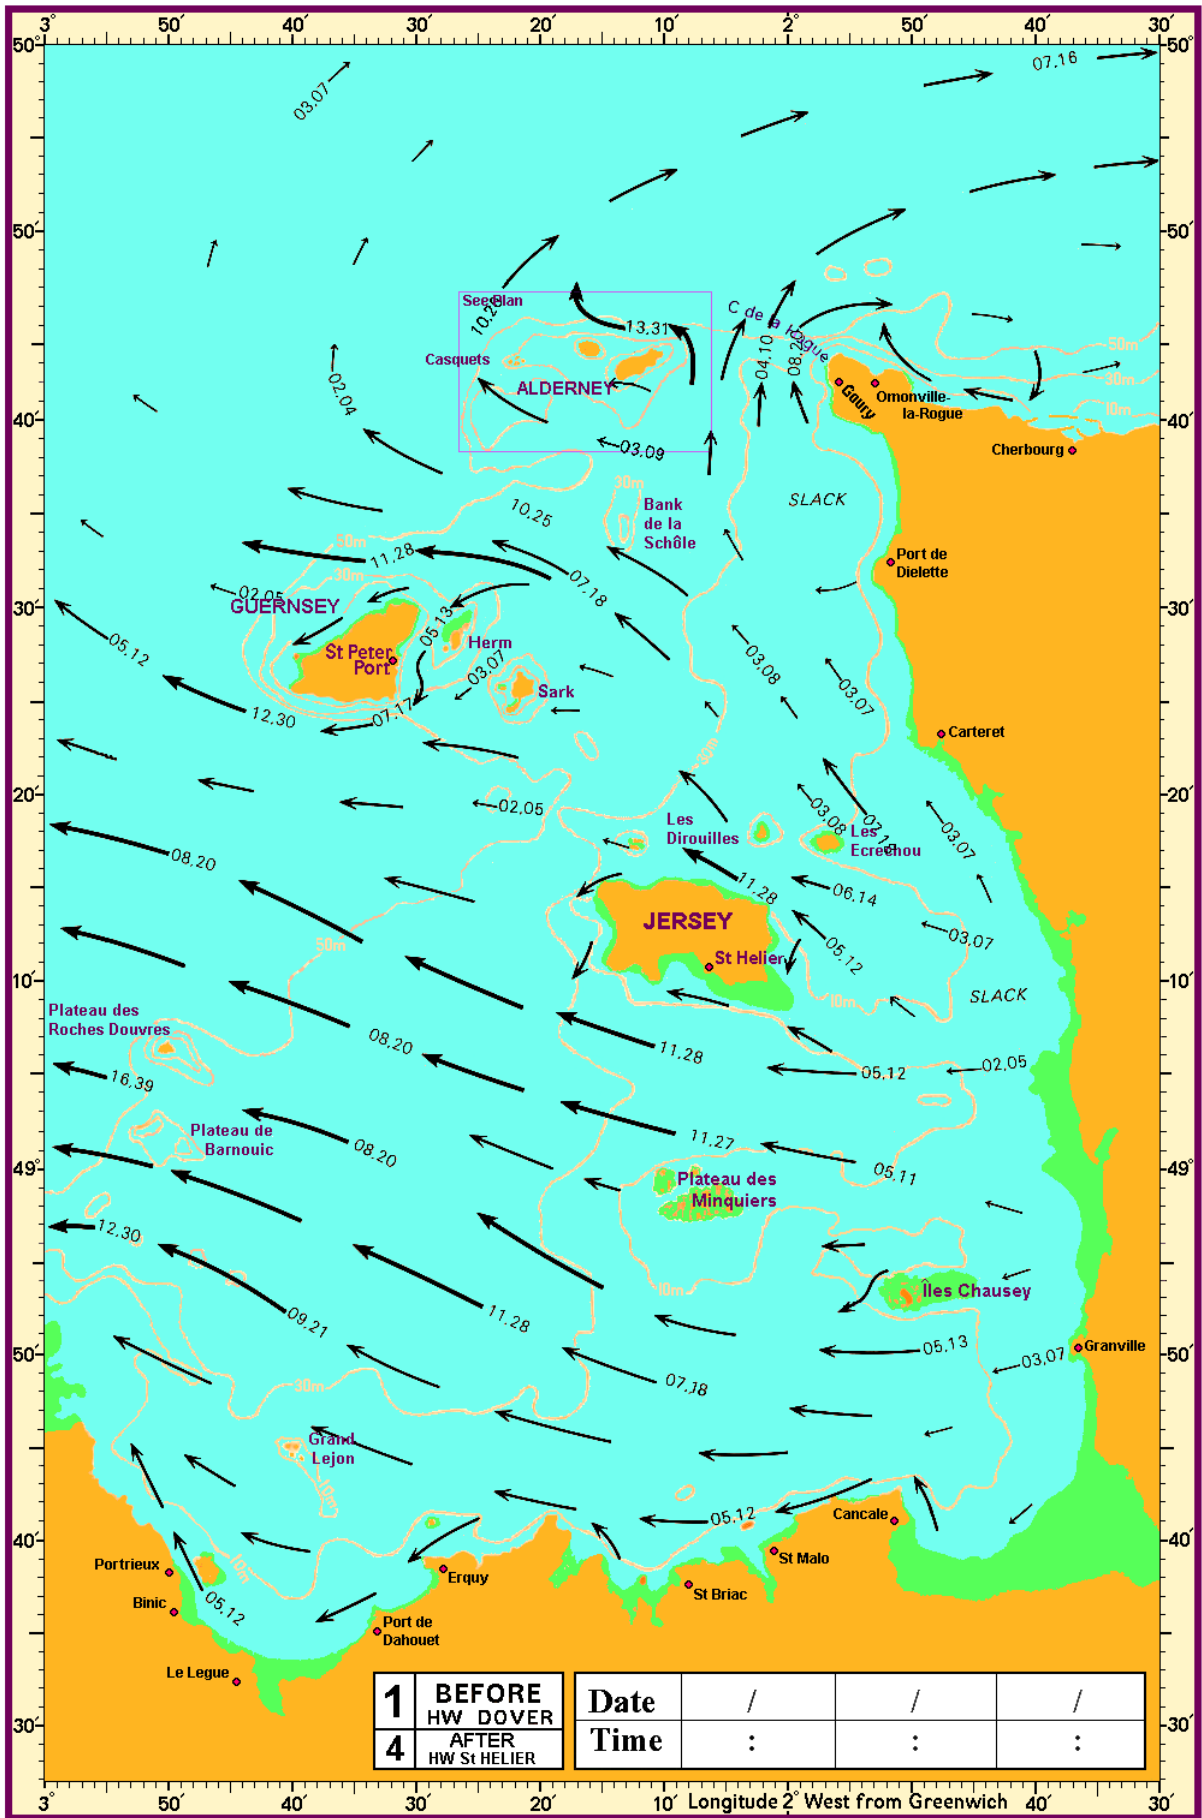

6 BEFORE
HW DOVER
1 BEFORE
HW St HELIER

| | | | |
|------|---|---|---|
| Date | / | / | / |
| Time | : | : | : |

Longitude 2° West from Greenwich

See Plan

2 BEFORE
HW DOVER

3 AFTER
HW St HELIER

Date / / /

Time : : :

6 AFTER HW DOVER
BEFORE HW St HELIER
1:30

| | | | |
|------|---|---|---|
| Date | / | / | / |
| Time | : | : | : |

Longitude 2° West from Greenwich