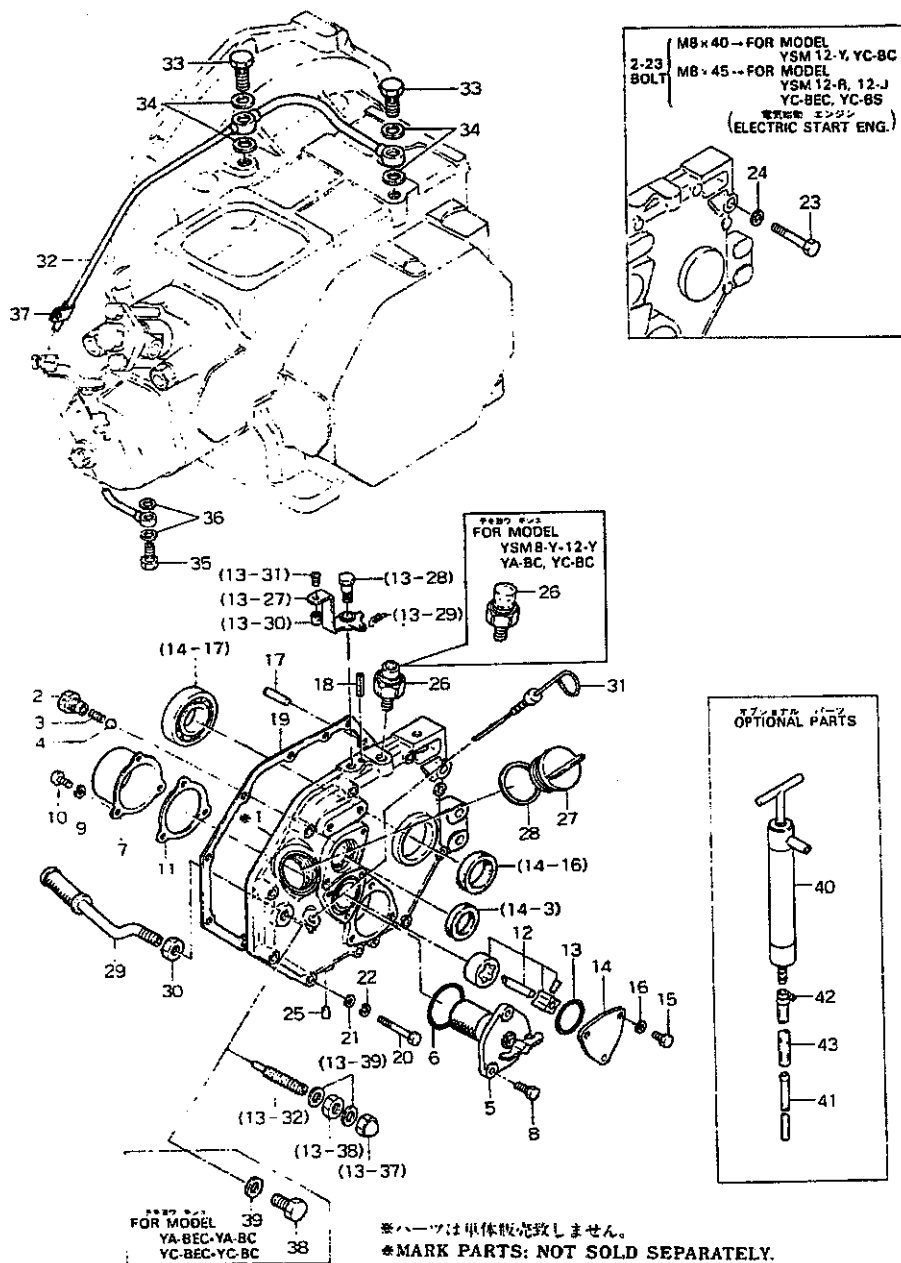

N° Réf.	N° Pièce	Désignation
	704271-01500	Cover Ass'y, Cyl. Side
	704571-01500	Cover Ass'y, Cyl. Side
2-1	*	Cover, Cyl. Side 270I-35t
2-1	*	Cover, Cyl. Side 267I-36t
2-2	104271-34010	Body, L.o. Press, Control Valve M14-21I
2-3	105582-34040	Spring, Adj. Valve
2-4	24190-100001	Steel Ball 5/16
2-5	104271-35130	Strainer, Lub. Oil 82I
2-6	104200-35280	O-ring, Strainer Cover 47.5od
2-7	104211-35270	Bowl, Lub. Oil Strainer 47.2d-35w
2-8	26116-060162	Bolt M6x16
2-9	22217-060000	Spring Washer 6
2-10	26117-060129	Bolt M6x12
2-10	26557-060142	Screw M6x14
2-11	104211-35120	Packing 66w-0.3t
2-12	101304-32520	Rotor Ass'y, Lub. Oil Pump
2-12	104500-32150	Rotor Ass'y, Lub. Oil Pump
2-13	103338-32570	O-ring, Pump Cover 37.5d-2t
2-14	103338-32070	Cover, Lub. Oil Pump
2-15	26116-060122	Bolt M6x12
2-16	22117-060000	Washer 6
2-17	22312-050140	Parallel Pin 5x14
2-18	22351-040016	Spring Pin 4x16
2-19	104271-01410	Packing, Cyl. Side Cover 233I-0.5t
2-19	104571-01410	Packing, Cyl. Side Cover 267I-0.5t
2-20	26116-060402	Bolt M6x40
2-21	22117-060000	Washer 6
2-22	22217-060000	Spring Washer 6
2-23	26116-080402	Bolt M8x40
2-23	26116-080452	Bolt M8x45
2-24	22117-080000	Washer 8
2-25	27225-060100	Plug 6x10
2-26	124060-39451	Sender, Lub. Oil Press.
2-26	105582-34400	Signal, Lub. Oil
2-27	124160-01750	Cap, Oil
2-28	101104-01760	Packing, Oil Cap
2-29	106100-35090	Pipe Comp., Lub. Oil Inlet
2-29	106300-35090	Pipe Comp., Lub. Oil Inlet
2-30	104200-35070	Lock Nut, Inlet Pipe Comp.
2-31	104271-34810	Dipstick, Lub. Oil 128I
2-32	104211-39200	Pipe Comp. (cyl.-mounting Flange~cyl. Head), Lub. Oil.
2-32	104571-39200	Pipe Comp. (cyl.-mounting Flange~cyl. Head), Lub. Oil.
2-33	103854-39140	Bolt 12, Pipe Joint
2-34	23414-120016	Packing 12
2-35	101147-59810	Bolt 8, Pipe Joint
2-36	23414-080012	Packing 8
2-37	124450-39240	Clamp, Lub. Oil Pipe 15w-7t