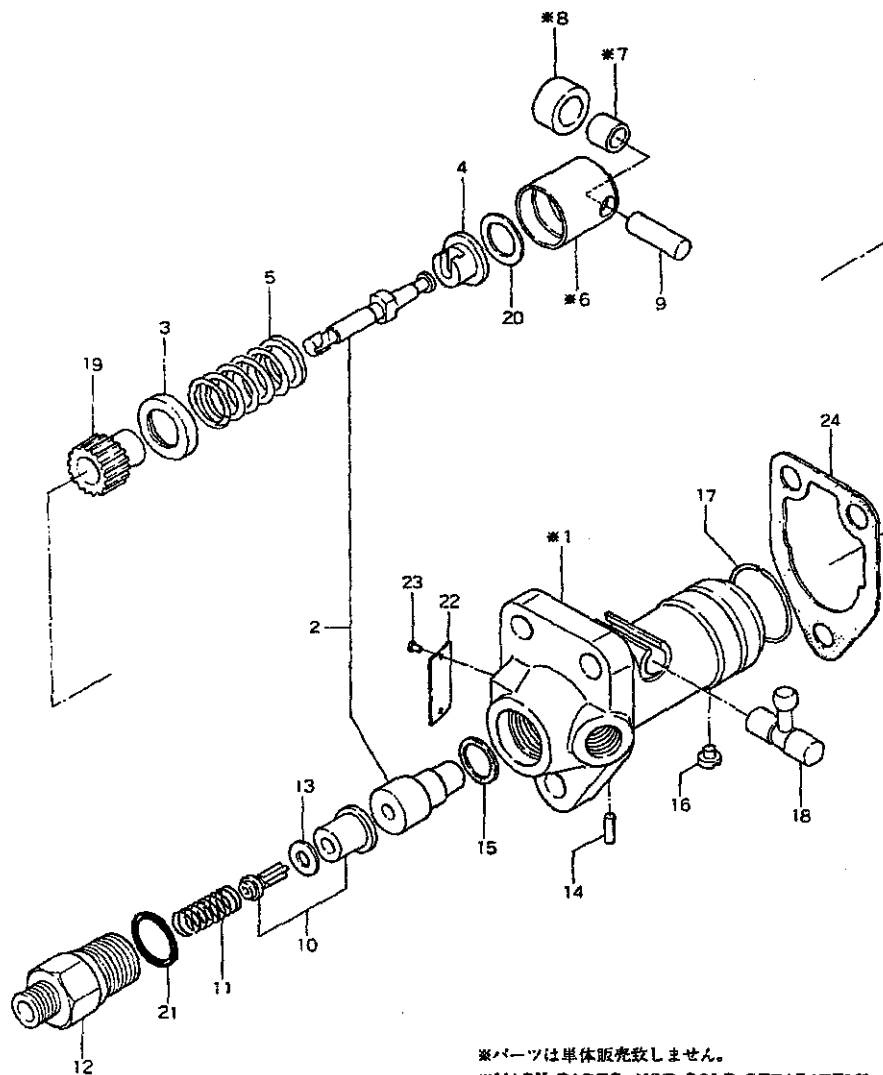

*パーツは単体販売致しません。
*MARK PARTS: NOT SOLD SEPARATELY.

N° Réf.	N° Pièce	Désignation
	704271-51700	Pump Ass'y, Fuel Injection
	704571-51700	Pump Ass'y, Fuel Injection
10-1	*	Body, Fuel Injection Pump 16l-48w
10-2	104271-51100	Plunger (w/barrel) Comp. 15.9/6d-53.8l
10-2	104571-51100	Plunger (w/barrel) Comp. 15.9/6d-53.8l
10-3	174307-51170	Retainer (a), Plunger Spring 22d-4t
10-4	174307-51180	Retainer (b), Plunger Spring 19d
10-4	174307-51181	Retainer (b), Plunger Spring 19d
10-5	124950-51190	Spring, Plunger 19d
10-5	724550-51520	Guide Ass'y, Plunger
10-6	*	. . Guide, Plunger
10-6	711100-51540	. . Roller Set, Plunger Guide
10-7	*	.. . Roller (inner) 10d-9w
10-8	*	.. . Roller (outer) 15d-9w
10-9	174100-54120	. . Pin, Plunger Guide Roller 7d-21.5l
10-10	124060-51300	Valve W/seat, Delivery
10-11	124550-51320	Spring, Delivery Valve
10-12	124550-51341	Holder, Spring
10-13	124550-51350	Packing, Delivery Valve
10-14	103854-51251	Pin, Plunger Barrel
10-15	124950-51270	Packing, Plunger Barrel
10-16	104271-51450	Stopper, Plunger Guide 6d-5.3w
10-17	104271-51460	Clip 30.9d
10-18	104271-51500	Rack Comp., Fuel Control
10-18	*	. . Pin, Rack
10-18	*	. . Lock, Rack Pin
10-18	*	. . Body, Rack 8d-27l
10-19	124950-51510	Pinion, Fuel Control
10-20	174307-51700	Shim Set, Adj. Plunger
10-20	*	. . Shim (t=0.1)
10-20	*	. . Shim (t=0.2)
10-21	124550-51370	O-ring, Delivery Valve
10-22	104271-51920	Label, Fuel Injection Pump
10-22	104571-51920	Label, Fuel Injection Pump
10-23	124220-51890	Rivet, Name Plate
10-24	104271-01950	Shim Set
10-24	*	Shim 0.3 73l
10-24	*	Shim 0.2 73l