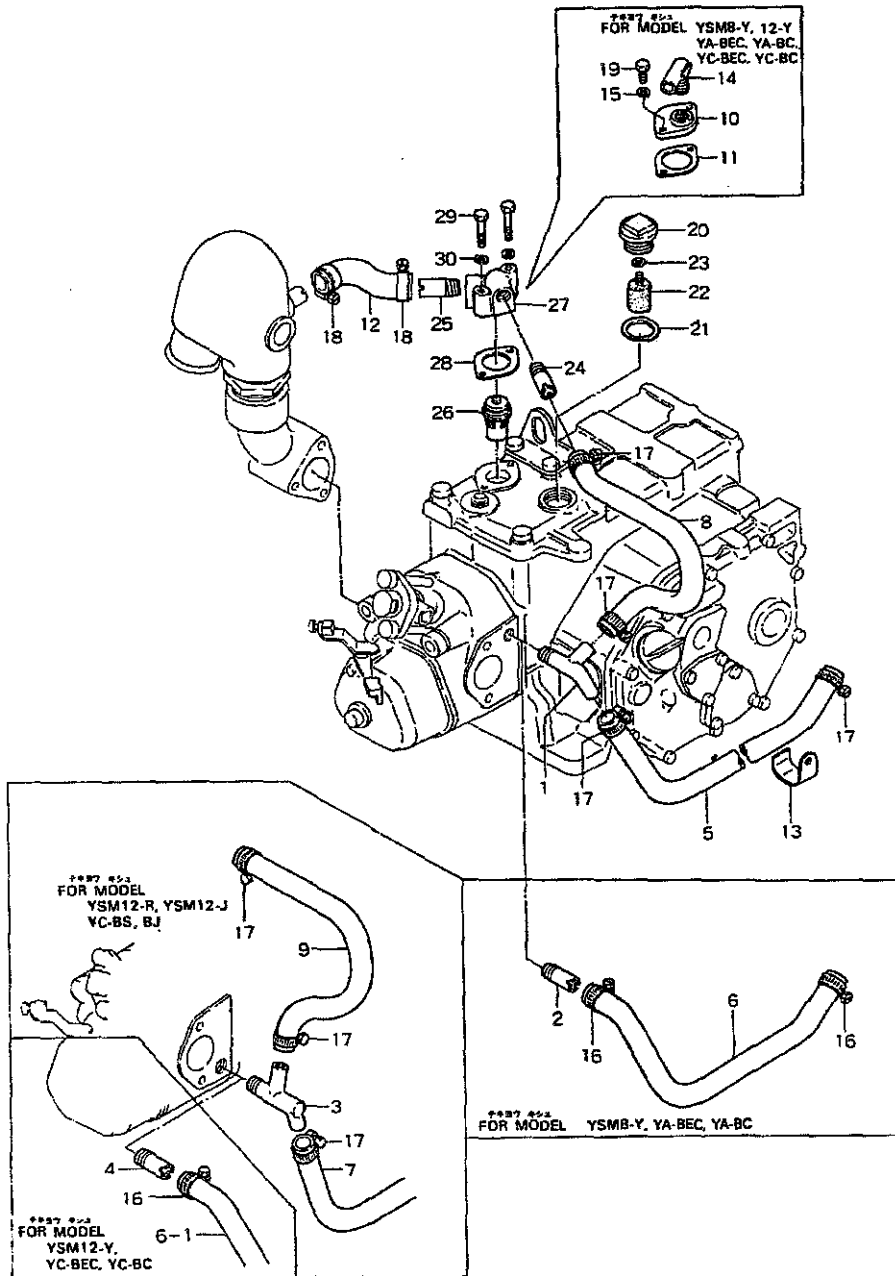

N° Réf.	N° Pièce	Désignation
9-1	104271-49090	3-way Joint
9-2	104211-49060	Joint Pt1/4, Pipe
9-3	104571-49090	3-way Joint 13.8d-80l
9-4	104511-49060	Joint Pt3/8, Pipe
9-5	104271-49100	Pipe (a), C.w. (c.w. Pump~3-way Joint) 470l
9-6	104571-49100	Pipe (a), C.w. (c.w. Pump~cyl. Head) 510l
9-6-1	104571-49120	Pipe (a), C.w. (c.w. Pump~cyl. Head) 570l
9-7	104571-49100	Pipe (a), C.w. (c.w. Pump~3-way Joint) 510l
9-8	104271-49110	Pipe (b), C.w. (3-way Joint~thermostat)
9-9	104571-49110	Pipe (b), C.w. (3-way Joint~thermostat)
9-10	104271-49150	Flange, Outlet 56l-11t
9-11	104211-49160	Packing, Flange 56l-0.5t
9-12	104264-49210	Pipe (d), C.w. (thermostat~mix. Elbow)
9-12	104264-49210	Pipe (d), C.w. (thermostat~mix. Elbow)
9-12	104564-49210	Pipe (d), C.w. (thermostat~mix. Elbow)
9-12	104573-49210	Pipe (d), C.w. (thermostat~mix. Elbow)
9-13	104271-49310	Clamp, C.w. Pipe
9-14	105583-49910	Elbow Pt1/4
9-15	22217-060000	Spring Washer 6
9-16	23000-022000	Clamp 22
9-17	23000-022000	Clamp 22
9-18	23000-025000	Clamp 25
9-19	26116-060162	Bolt M6x16
9-20	124220-09320	Plug M25
9-21	23414-250031	Packing 25
9-22	27210-200300	Anticorrosive Zinc 20x30
9-23	123210-09310	Packing, Anticorrosive Zinc
9-24	104211-49060	Joint Pt1/4, Pipe
9-25	124223-49300	Joint 17, Pipe
9-26	105582-49200	Thermostat 27.3d-38h
9-27	104264-49150	Cover, Thermostat 56l
9-28	104211-49160	Packing, Thermo. Cover 56l-0.5t
9-29	26116-060302	Bolt M6x30
9-30	22217-060000	Spring Washer 6