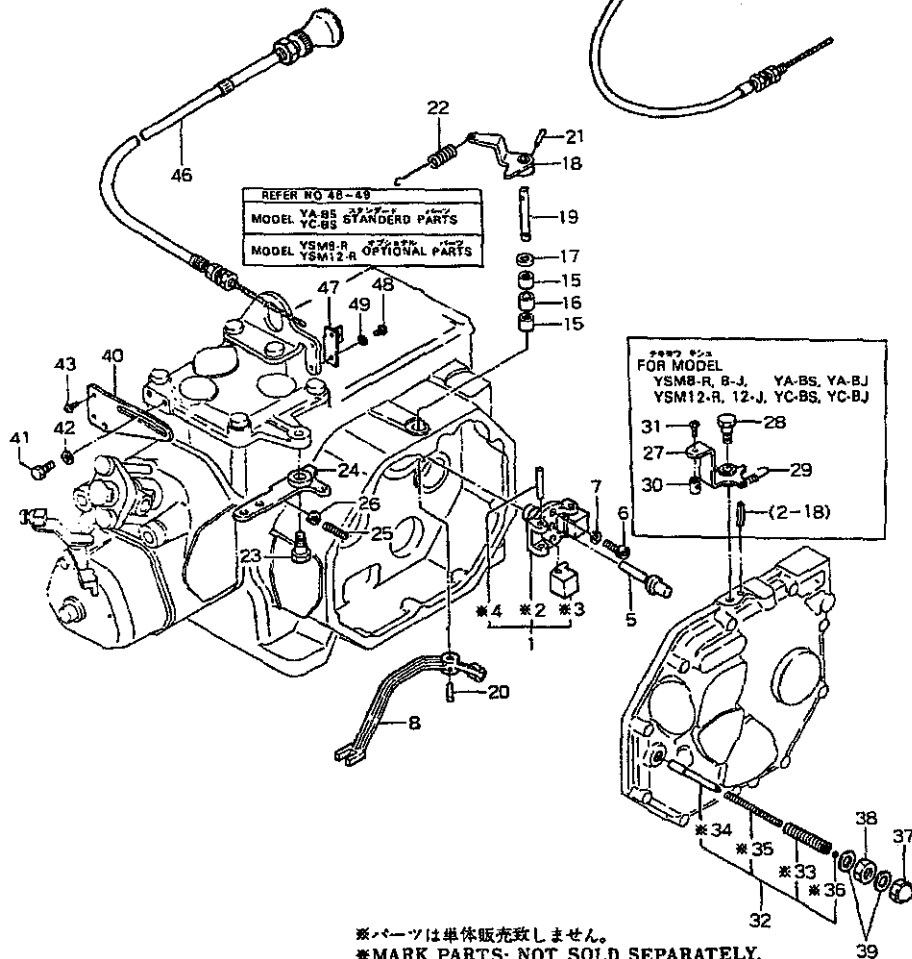

N° Réf.	N° Pièce	Désignation
13-1	104271-61290	Support Ass'y, Governor Weight
13-1	104571-61290	Support Ass'y, Governor Weight
13-2	*	Support, Governor Weight 50w
13-2	*	Support, Governor Weight 50w
13-3	*	Weight, Governor
13-4	*	Pin, Governor Weight
13-5	104271-61300	Spindle, Governor 17d-57.1l
13-6	26450-060182	Bolt (hexagonal Socket) M6x18
13-6	26450-060202	Bolt (hexagonal Socket) M6x20
13-7	22217-060000	Spring Washer 6
13-8	104271-66140	Lever (a), Governor 150.5l
13-8	104571-66140	Lever (a), Governor 173.5l
13-9	104271-66900	Handle Comp., Regulator
13-10	*	Fittings, Wire
13-11	*	Handle, Regulator 64l-35w
13-12	26117-050128	Bolt M5x12
13-13	104271-66920	Screw M5x21
13-13	120220-03660	Screw M5x21
13-14	26756-050002	Lock Nut M5
13-15	104211-61520	Needle Bearing 11d-9w
13-16	104211-61530	Spacer, Needle Bearing 11d-10w
13-17	104211-61540	Cap 14d-2.5t
13-18	104271-66150	Lever (b), Governor 57l
13-19	104271-66400	Shaft, Governor Lever 7d-53l
13-20	22322-030180	Taper Pin 3x18
13-21	22322-030220	Taper Pin 3x22
13-22	104271-66010	Spring, Regulator 93l
13-22	104571-66010	Spring, Regulator 141l
13-23	104271-66040	Bolt, Lever Setting
13-24	104271-66050	Handle, Regulator 103l
13-25	120220-03660	Screw M5x21
13-26	26756-050002	Lock Nut M5
13-27	104271-66510	Lever, Eng. Stop 62l-50h
13-28	104271-66040	Bolt, Mtg. Lever M8-26l
13-29	104271-66520	Spring, Stop Lever 32l
13-30	106500-44870	Fittings, Inner Wire
13-31	26557-040082	Screw M4x8
(2-18)	(22351-040016)	Spring Pin 4x16
13-32	104271-66550	Adjuster Comp., Idle 61l
13-33	*	Body, Adjuster 46l
13-34	*	Pin, Adjuster 58l
13-35	*	Spring, Adjuster 63l
13-36	*	Washer, Adjuster
13-37	26667-100002	Cap Nut M10
13-38	26756-100002	Lock Nut M10
13-39	43400-500430	Seal Washer 10
13-40	104271-67100	Bracket, Cable 100l-42w
13-41	26116-060122	Bolt M6x12
13-42	22137-060000	Washer 6

*マークパーツは単体販売致しません。
*MARK PARTS: NOT SOLD SEPARATELY.