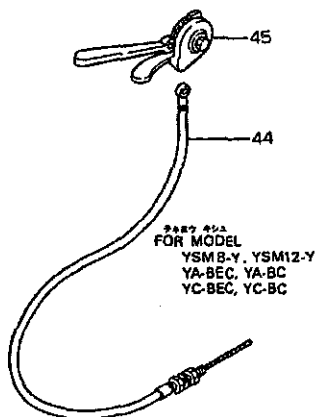

N° Réf.	N° Pièce	Désignation
13-1	104271-61290	Support Ass'y, Governor Weight
13-1	104571-61290	Support Ass'y, Governor Weight
13-2	*	Support, Governor Weight 50w
13-2	*	Support, Governor Weight 50w
13-3	*	Weight, Governor
13-4	*	Pin, Governor Weight
13-5	104271-61300	Spindle, Governor 17d-57.1l
13-6	26450-060182	Bolt (hexagonal Socket) M6x18
13-6	26450-060202	Bolt (hexagonal Socket) M6x20
13-7	22217-060000	Spring Washer 6
13-8	104271-66140	Lever (a), Governor 150.5l
13-8	104571-66140	Lever (a), Governor 173.5l
13-9	104271-66900	Handle Comp., Regulator
13-10	*	Fittings, Wire
13-11	*	Handle, Regulator 64l-35w
13-12	26117-050128	Bolt M5x12
13-13	104271-66920	Screw M5x21
13-13	120220-03660	Screw M5x21
13-14	26756-050002	Lock Nut M5
13-15	104211-61520	Needle Bearing 11d-9w
13-16	104211-61530	Spacer, Needle Bearing 11d-10w
13-17	104211-61540	Cap 14d-2.5t
13-18	104271-66150	Lever (b), Governor 57l
13-19	104271-66400	Shaft, Governor Lever 7d-53l
13-20	22322-030180	Taper Pin 3x18
13-21	22322-030220	Taper Pin 3x22
13-22	104271-66010	Spring, Regulator 93l
13-22	104571-66010	Spring, Regulator 141l
13-23	104271-66040	Bolt, Lever Setting
13-24	104271-66050	Handle, Regulator 103l
13-25	120220-03660	Screw M5x21
13-26	26756-050002	Lock Nut M5
13-27	104271-66510	Lever, Eng. Stop 62l-50h
13-28	104271-66040	Bolt, Mtg. Lever M8-26l
13-29	104271-66520	Spring, Stop Lever 32l
13-30	106500-44870	Fittings, Inner Wire
13-31	26557-040082	Screw M4x8
(2-18)	(22351-040016)	Spring Pin 4x16
13-32	104271-66550	Adjuster Comp., Idle 61l
13-33	*	Body, Adjuster 46l
13-34	*	Pin, Adjuster 58l
13-35	*	Spring, Adjuster 63l
13-36	*	Washer, Adjuster
13-37	26667-100002	Cap Nut M10
13-38	26756-100002	Lock Nut M10
13-39	43400-500430	Seal Washer 10
13-40	104271-67100	Bracket, Cable 100l-42w
13-41	26116-060122	Bolt M6x12
13-42	22137-060000	Washer 6

*マークパーツは単体販売致しません。
*MARK PARTS: NOT SOLD SEPARATELY.