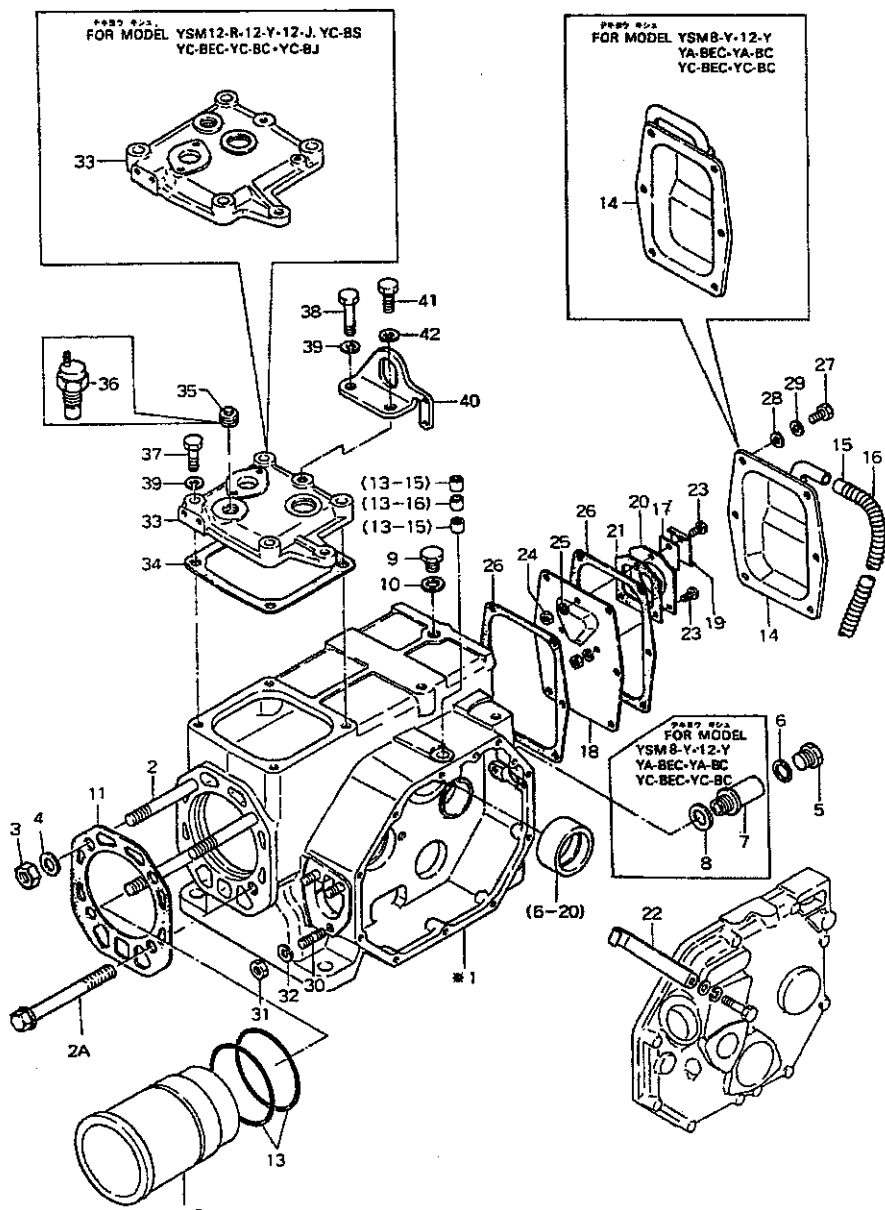

N° Réf.	N° Pièce	Désignation
	704271-01560	Block Ass'y, Cylinder
	704571-01560	Block Ass'y, Cylinder
1-1	*	Block, Cylinder 298.4l-241h
1-1	*	Block, Cylinder 358l-279h
1-2	104200-01201	Stud, Cyl. Head 12d-122l
1-2	106100-01200	Stud, Cyl. Head 12d-122l
1-2	104300-01200	Stud, Cyl. Head 13d-132l
1-2	106300-01200	Stud, Cyl. Head 13d-132l
1-2a	106100-01210	Bolt, Cyl. Head
1-2a	106300-01210	Bolt, Cyl. Head
1-3	101158-01220	Nut, Cyl. Head Lock 12.6od-12t
1-3	101158-01220	Nut, Cyl. Head Lock 12.6od-12t
1-3	104300-01200	Nut, Cyl. Head Lock 25.4od-11t
1-3	104300-01200	Nut, Cyl. Head Lock 25.4od-11t
1-4	104200-01240	Washer, Cyl. Head Lock Nut 20d-4t
1-4	104200-01240	Washer, Cyl. Head Lock Nut 20d-4t
1-4	103338-01240	Washer, Cyl. Head Lock Nut 22d-4t
1-4	103338-01240	Washer, Cyl. Head Lock Nut 22d-4t
6-20	(104200-02100)	Main Bearing
6-20	(104500-02100)	Main Bearing
1-5	104200-01690	Plug, Drain 16d-28.5l
1-6	23414-160000	Packing 16, Drain Plug
1-7	104407-01630	Pipe, Drain 27.7d-75.5l
1-8	23414-160000	Packing, Drain Pipe
13-15	(104211-61520)	Needle Bearing
13-16	(104211-61530)	Spacer, Needle Bearing
1-9	23883-120002	Plug M12
1-10	43400-500460	Seal Washer 12