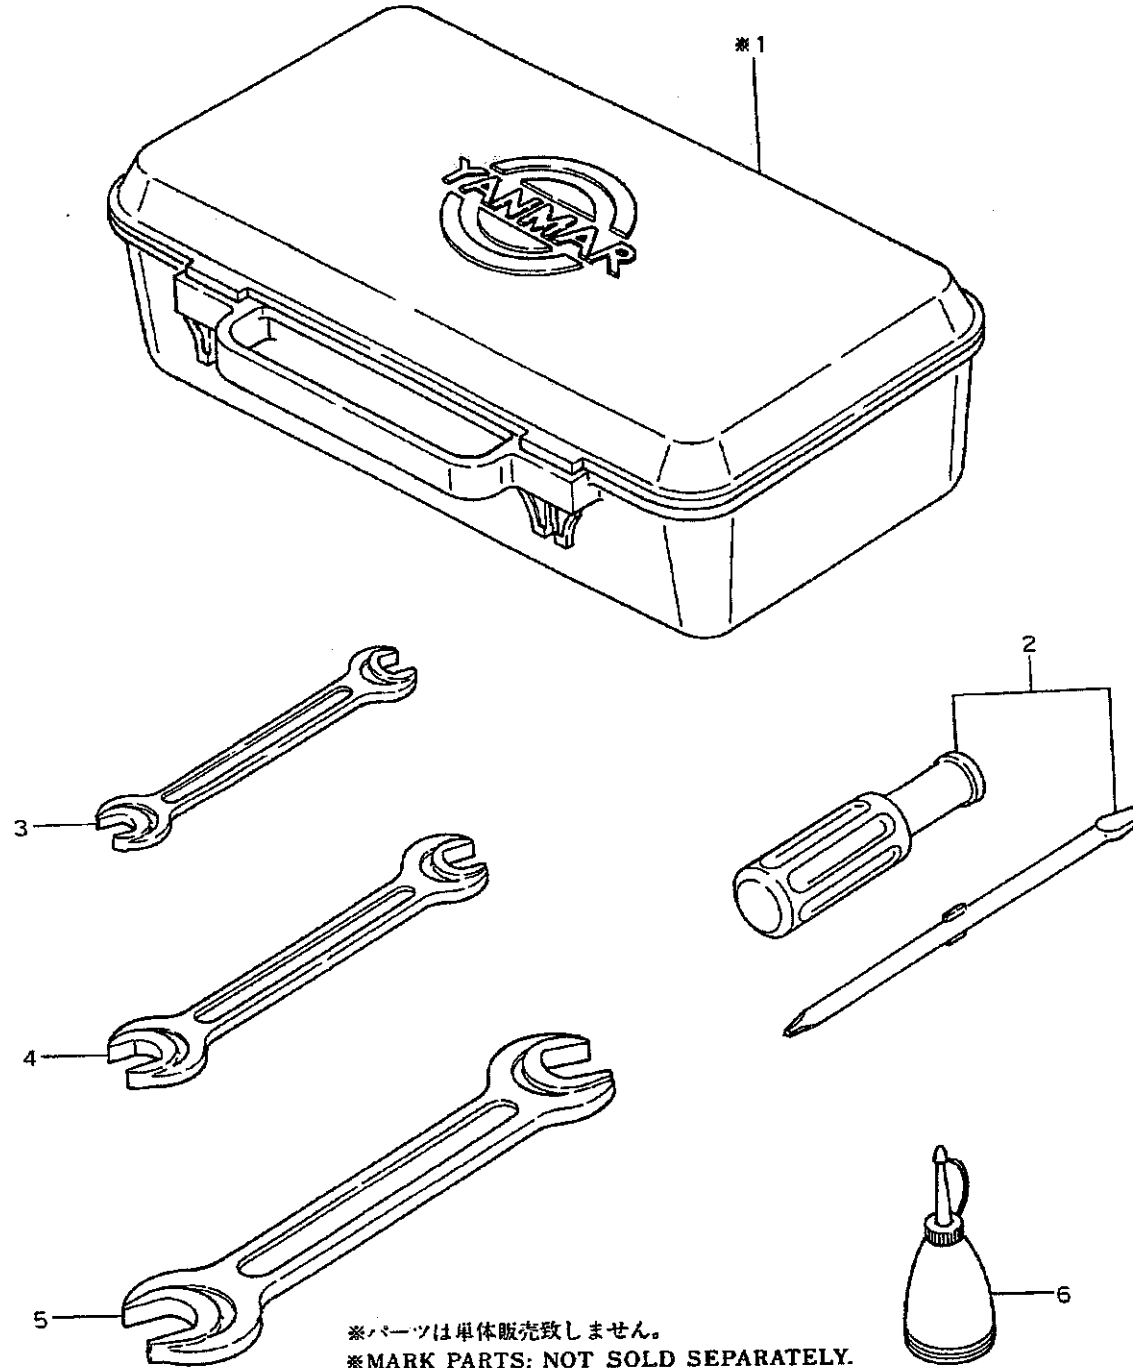

※パーツは単体販売致しません。
*MARK PARTS: NOT SOLD SEPARATELY.