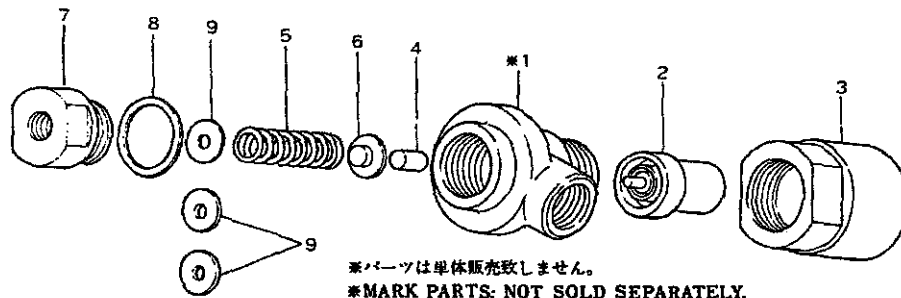

N° Réf.	N° Pièce	Désignation
	724060-53101	Valve Ass'y, Fuel Injection
	704571-53100	Valve Ass'y, Fuel Injection
11-1	*	Body, Fuel Injection Valve 33.5w-4.6l
11-2	124770-53000	Valve W/case
11-3	104200-53080	Holder, Fuel Injection Valve 29d-38.5l
11-3	104500-53080	Holder, Fuel Injection Valve 32d-38l
11-4	113200-53110	Spindle, Inter 5d-10.5l
11-5	103854-53120	Spring, Valve 10.5d-30l
11-6	113200-53120	Holder, Valve Spring 11d-6w
11-7	103854-53180	Case, Valve Spring 22s-20w
11-8	172100-53200	Packing, Valve Spring Case 22d-0.5t
11-9	110250-53150	Shim Set
11-9	*	. Shim 11.5d-0.1t
11-9	*	. Shim 11.5d-0.2t
11-9	*	. Shim 11.5d-0.3t
11-9	*	. Shim 11.5d-0.5t