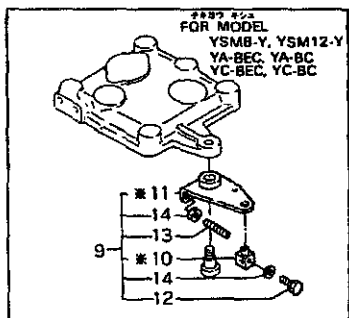

N° Réf.	N° Pièce	Désignation
13-1	104271-61290	Support Ass'y, Governor Weight
13-1	104571-61290	Support Ass'y, Governor Weight
13-2	*	Support, Governor Weight 50w
13-2	*	Support, Governor Weight 50w
13-3	*	Weight, Governor
13-4	*	Pin, Governor Weight
13-5	104271-61300	Spindle, Governor 17d-57.1l
13-6	26450-060182	Bolt (hexagonal Socket) M6x18
13-6	26450-060202	Bolt (hexagonal Socket) M6x20
13-7	22217-060000	Spring Washer 6
13-8	104271-66140	Lever (a), Governor 150.5l
13-8	104571-66140	Lever (a), Governor 173.5l
13-9	104271-66900	Handle Comp., Regulator
13-10	*	Fittings, Wire
13-11	*	Handle, Regulator 64l-35w
13-12	26117-050128	Bolt M5x12
13-13	104271-66920	Screw M5x21
13-13	120220-03660	Screw M5x21
13-14	26756-050002	Lock Nut M5
13-15	104211-61520	Needle Bearing 11d-9w
13-16	104211-61530	Spacer, Needle Bearing 11d-10w
13-17	104211-61540	Cap 14d-2.5t
13-18	104271-66150	Lever (b), Governor 57l
13-19	104271-66400	Shaft, Governor Lever 7d-53l
13-20	22322-030180	Taper Pin 3x18
13-21	22322-030220	Taper Pin 3x22
13-22	104271-66010	Spring, Regulator 93l
13-22	104571-66010	Spring, Regulator 141l
13-23	104271-66040	Bolt, Lever Setting
13-24	104271-66050	Handle, Regulator 103l
13-25	120220-03660	Screw M5x21
13-26	26756-050002	Lock Nut M5
13-27	104271-66510	Lever, Eng. Stop 62l-50h
13-28	104271-66040	Bolt, Mtg. Lever M8-26l
13-29	104271-66520	Spring, Stop Lever 32l
13-30	106500-44870	Fittings, Inner Wire
13-31	26557-040082	Screw M4x8
(2-18)	(22351-040016)	Spring Pin 4x16
13-32	104271-66550	Adjuster Comp., Idle 61l
13-33	*	Body, Adjuster 46l
13-34	*	Pin, Adjuster 58l
13-35	*	Spring, Adjuster 63l
13-36	*	Washer, Adjuster
13-37	26667-100002	Cap Nut M10
13-38	26756-100002	Lock Nut M10
13-39	43400-500430	Seal Washer 10
13-40	104271-67100	Bracket, Cable 100l-42w
13-41	26116-060122	Bolt M6x12
13-42	22137-060000	Washer 6

*マークパーツは単体販売致しません。
*MARK PARTS: NOT SOLD SEPARATELY.