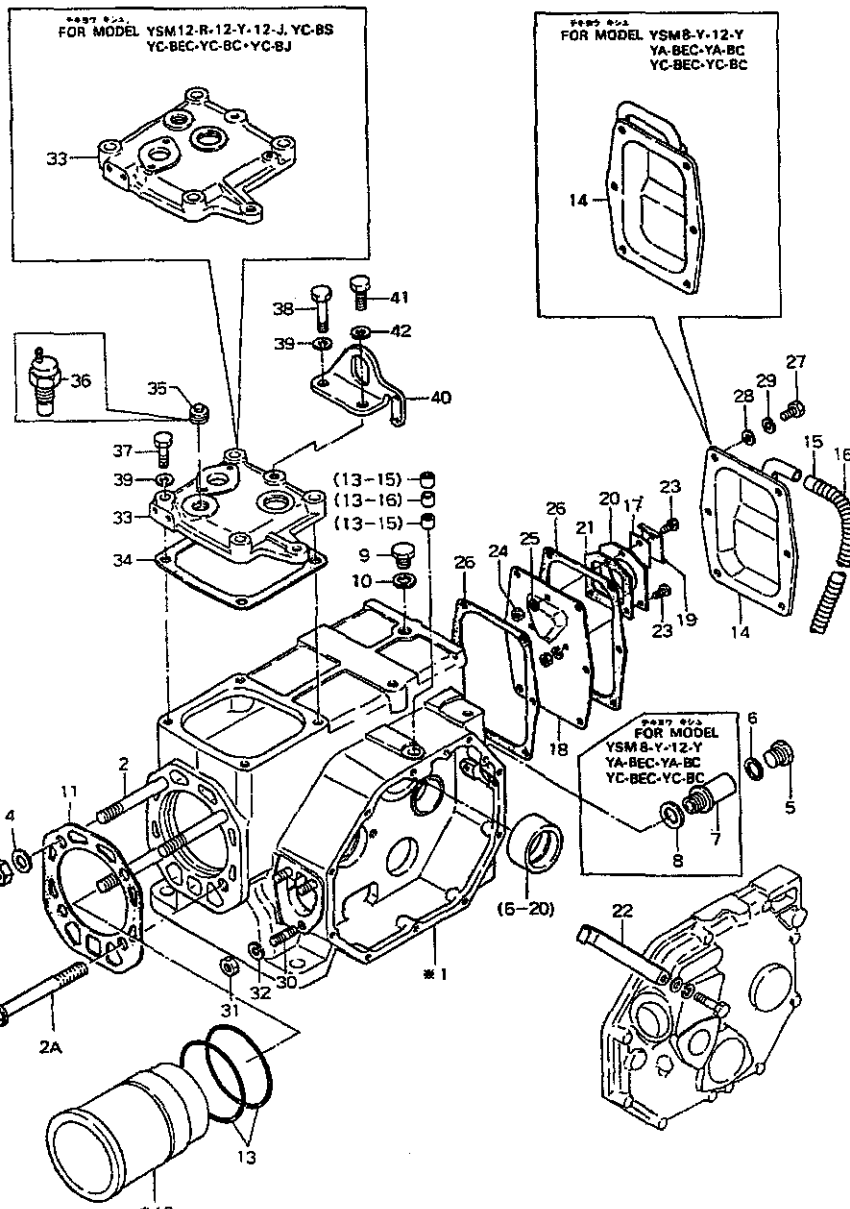

N° Réf.	N° Pièce	Désignation
1-11	104264-01330	Gasket, Cyl. Head
1-11	104564-01330	Gasket, Cyl. Head
1-11	104564-01331	Gasket, Cyl. Head
1-11	704200-01900	Liner Ass'y, Cylinder
1-11	704500-01900	Liner Ass'y, Cylinder
1-12	*	Liner, Cylinder 90.5od-138l
1-12	*	Liner, Cylinder 105od-164l
1-13	101204-01300	Packing (rubber) 3.1t-90.6od
1-13	103338-01300	Packing (rubber) 3.1t-104.1od
1-14	104271-01480	Cover, Cyl. Rear 154h-120w
1-14	104272-01480	Cover, Cyl. Rear 154h-120w
1-15	(104271-03200)	Pipe, Air Breather 9x385
1-15	104571-03200	Pipe, Air Breather 9x460
1-15	(104200-03180)	Pipe, (vinyl) 9x220
1-15	(104200-03180)	Pipe, (vinyl) 9x220
1-16	104271-03220	Protector, Breather Pipe
1-17	104104-03060	Valve, Air Breather Check 22w-33l
1-18	104104-03080	Plate, Breather Baffle 117w-170l
1-18	104504-03080	Plate, Breather Baffle 117w-170l
1-19	104104-03110	Plate, Check Valve Fix 22w-34.5l
1-20	104104-03120	Retainer, Check Valve 55w-72l
1-21	104104-03130	Packing, Plate 55w-72l
1-22	104271-03230	Clamp, Breather Pipe
1-23	26557-040102	Screw M4x10
1-24	26716-040002	Nut M4
1-25	22217-040000	Spring Washer 4
1-26	104200-01490	Packing, Rear Cover 114w-148h
1-27	26116-060142	Bolt M6x14
1-28	22117-060000	Washer 6
1-29	22217-060000	Spring Washer 6
1-30	26216-080222	Stud M8x22
1-31	26716-080002	Nut M8
1-32	22217-080000	Spring Washer 8
1-33	104271-01850	Upper Cover 158w-19h
1-33	104571-01850	Upper Cover 158w-19h
1-34	104200-44050	Packing, Upper Cover 120w-119l
1-34	104500-44050	Packing, Upper Cover 134w-148l
1-35	23873-030000	T-plug Pt3/8
1-36	46150-004530	Sender, C.w. Temp.
1-37	26116-080302	Bolt M8x30
1-37	26116-080302	Bolt M8x30
1-37	26116-080302	Bolt M8x30
1-37	26116-100352	Bolt M10x35
1-37	26116-100352	Bolt M10x35
1-37	26116-100352	Bolt M10x35
1-38	26116-080352	Bolt M8x35
1-38	26116-100402	Bolt M10x40
1-39	22217-080000	Spring Washer 8
1-39	22217-080000	Spring Washer 8

*パーツは単体販売致しません。
*MARK PARTS: NOT SOLD SEPARATELY.