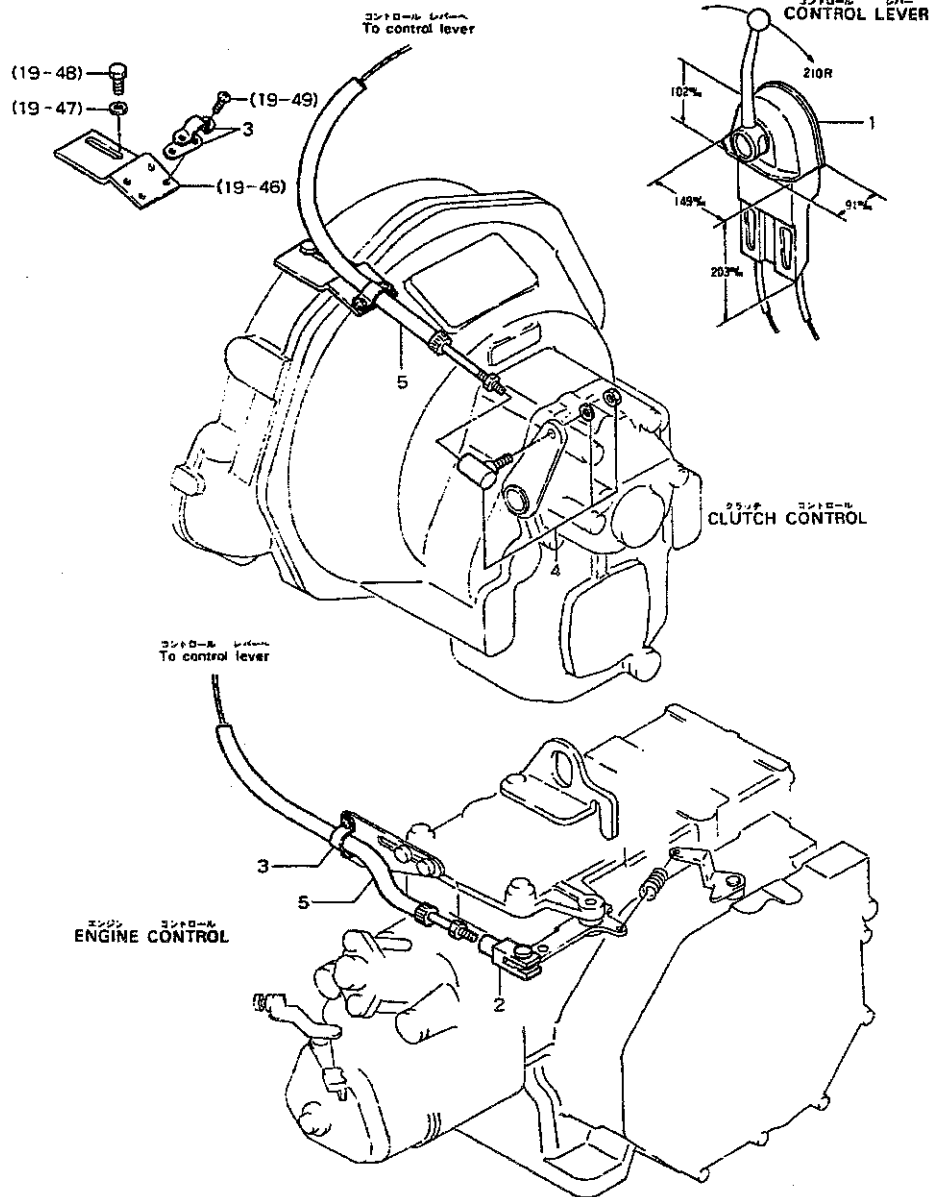

N° Réf.	N° Pièce	Désignation
19-46	104271-86100	Bracket, Cable
19-47	22137-060000	Washer 6
19-48	26116-060122	Bolt M6x12
19-49	26557-050102	Screw M5x10
19-49	26557-050102	Remote-control Device "optional Parts"
13a-1	41730-000680	Lever Ass'y, Control "optional Parts"
13a-2	41710-000400	Clevis "optional Parts"
13a-3	41710-000410	Clamp, Cable "optional Parts"
13a-4	41710-000790	Ball Joint "optional Parts"
13a-5	41710-000380	Cable 4m "optional Parts"