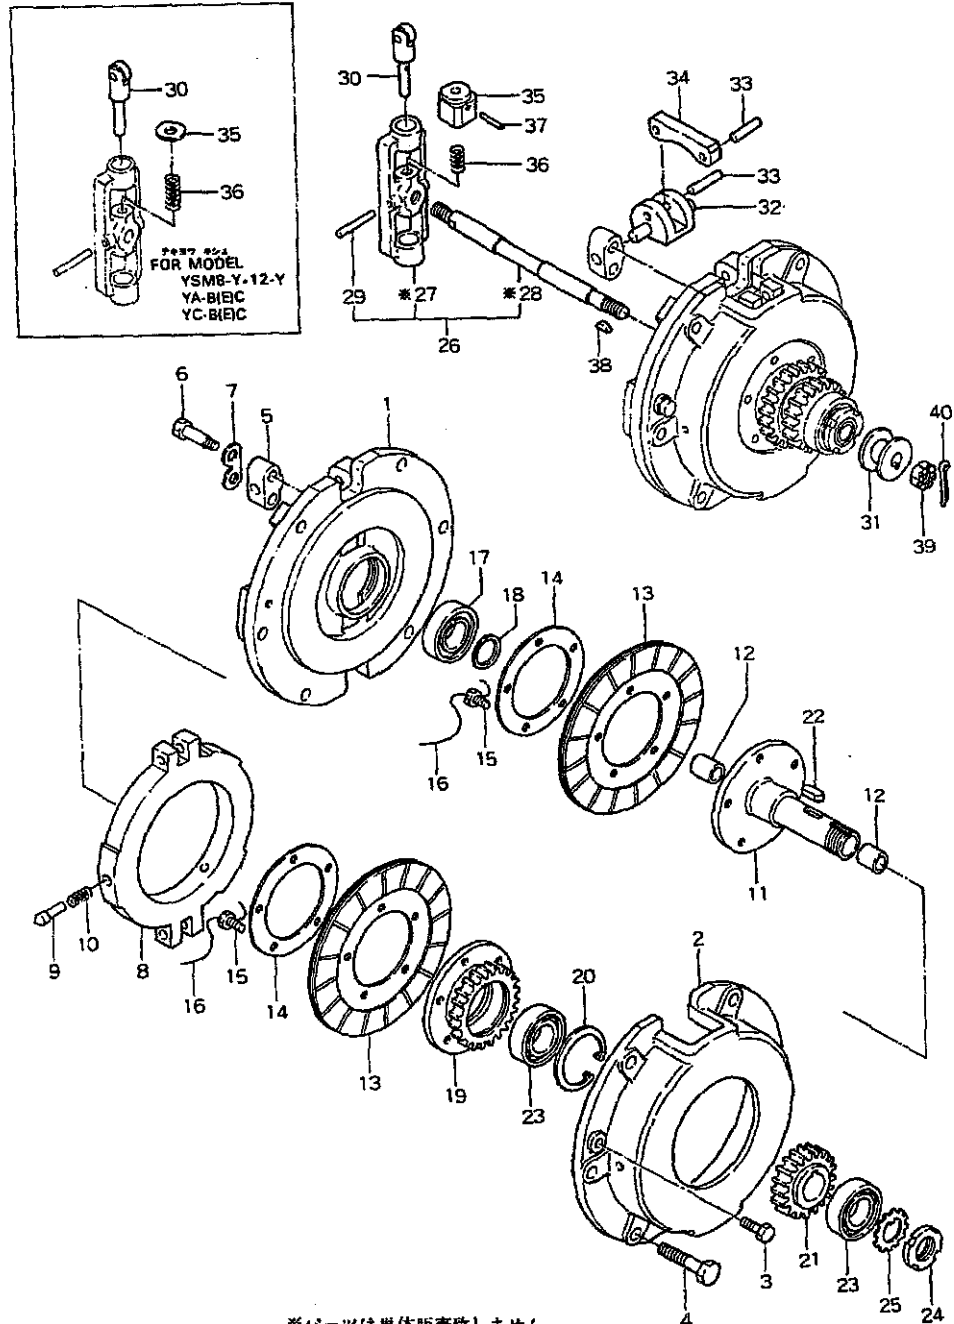

*パーツは単体販売致しません。
*MARK PARTS: NOT SOLD SEPARATELY.