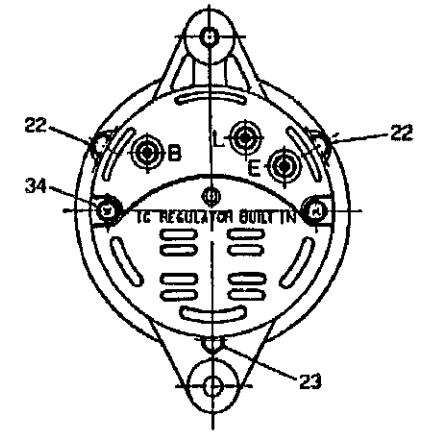

※パーツは単体販売致しません。
※MARK PARTS. NOT SOLD SEPARATELY.