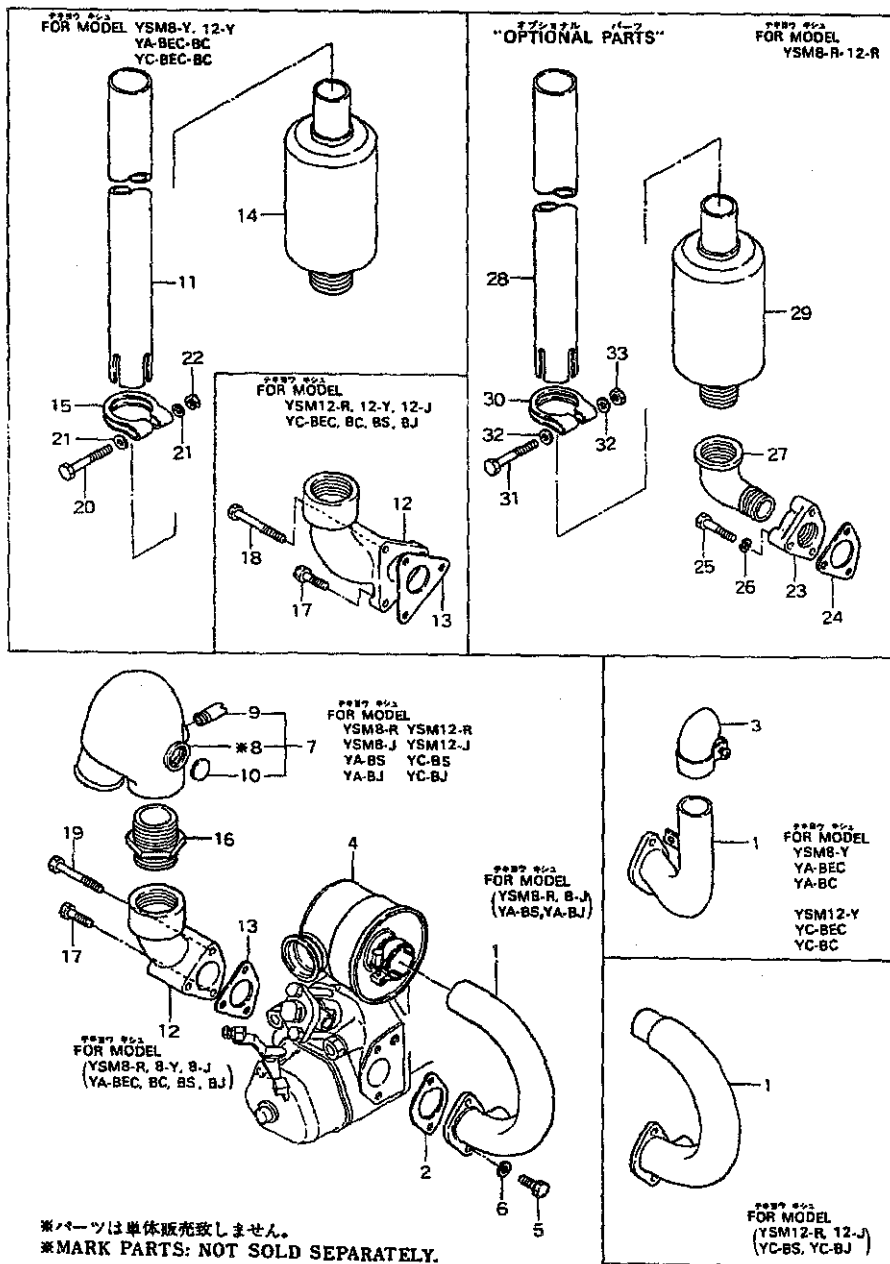

N° Réf.	N° Pièce	Désignation
4-1	104271-12010	Pipe, Air Intake 38.1d-217.5l
4-1	104571-12010	Pipe, Air Intake 42.7d-233.4l
4-1	104271-12030	Pipe, Air Intake 38.1d-188l
4-1	104571-12030	Pipe, Air Intake 42.7d-192l
4-2	104211-12100	Packing, Intake Pipe
4-2	104511-12100	Packing, Intake Pipe
4-3	104211-12110	Elbow, Intake Pipe 75l
4-3	104511-12110	Elbow, Intake Pipe 75l
4-4	104271-12520	Silencer, Air Intake 109d-113h
4-5	26117-080189	Bolt M8x18
4-6	22217-080000	Spring Washer 8
4-7	104214-13521	Elbow Comp., Water Mixing
4-8	*	Mixing Elbow 17
4-9	124223-49300	Joint 17, Pipe
4-10	27233-250000	Plug 25
4-11	104211-13060	Pipe, Exh. 43d-545l
4-12	104211-13070	Elbow, Exh. 130h-pt 1-1/2
4-12	104511-13070	Elbow, Exh. 146h-pt 1-1/2
4-13	104211-13200	Gasket, Silencer 70l-2t
4-13	104500-13200	Gasket, Silencer 87l-2t
4-14	104211-13530	Silencer 100d-245l
4-15	104211-13580	Clamp 61d-14t
4-16	104214-13580	Joint, Mixing Elbow
4-16	104211-13600	Joint, Mixing Elbow
4-17	104271-13910	Bolt M8x30
4-17	104271-13910	Bolt M8x30
4-18	104571-13910	Bolt M8x70
4-19	104271-13920	Bolt M8x60
4-19	104271-13920	Bolt M8x60
4-20	26116-080602	Bolt M8x60
4-21	22117-080000	Washer 8
4-22	26716-080002	Nut M8
4-23	104214-13540	Flange, Exh. "optional Parts"
4-23	104514-13540	Flange, Exh. "optional Parts"
4-24	104211-13200	Gasket 70l-2t "optional Parts"
4-24	104500-13200	Gasket 87l-2t "optional Parts"
4-25	26113-080402	Bolt M8x40 "optional Parts"
4-25	26113-080502	Bolt M8x50 "optional Parts"
4-26	22217-080000	Spring Washer 8 "optional Parts"
4-27	23114-141000	Elbow, Exh. "optional Parts"
4-27	23112-140000	Elbow, Exh. "optional Parts"
4-28	104211-13060	Exh. Pipe 43d-545l "optional Parts"
4-29	104211-13530	Silencer 100d-245l "optional Parts"
4-30	104211-13580	Clamp, Exh. Pipe 61d-14t "optional Parts"
4-31	26116-080602	Bolt M8x60 "optional Parts"
4-32	22137-080000	Washer 8 "optional Parts"
4-33	26716-080002	Nut M8 "optional Parts"