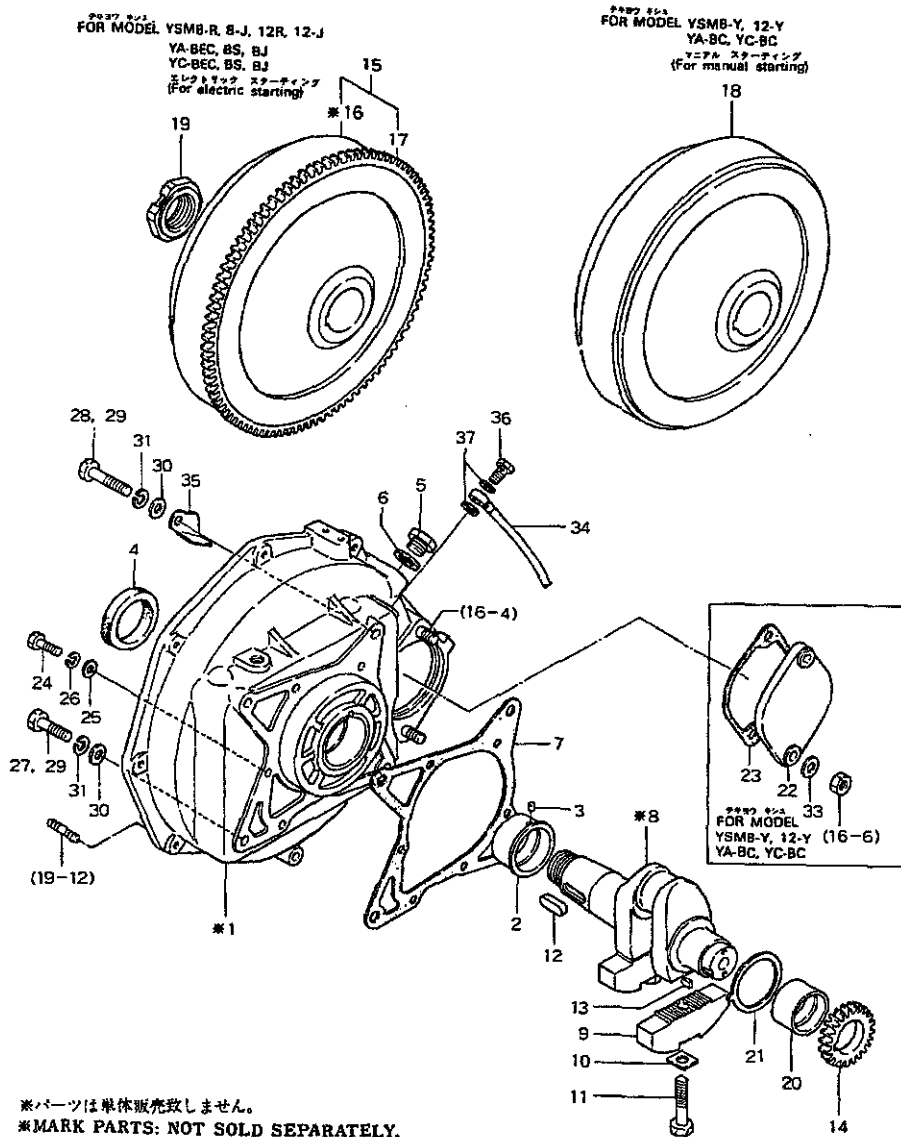

N° Réf.	N° Pièce	Désignation
	704271-02500	Flange Ass'y, Mounting
	704571-02500	Flange Ass'y, Mounting
6-1	*	Flange, Mounting 346h-126w
6-1	*	Flange, Mounting 376h-139.5w
6-2	104200-02120	Main Bearing, Flywheel Side 60d-27.5w
6-2	103338-02120	Main Bearing, Flywheel Side 70d-30w
6-3	102109-02190	Pin, Main Bearing Locker 3.5d-3.5l
6-4	104211-02220	Oil Seal 60d-9t
6-4	104511-02220	Oil Seal 70d-9t
6-5	23883-180002	Plug M18
6-6	43400-500510	Seal Washer 18
6-6	23414-180023	Packing 8
16-4	(26226-100222)	Stud M10x22
19-12	(26226-080252)	Stud M8x25
6-7	104211-02020	Packing, Mounting Flange 183w-209l
6-7	104511-02020	Packing, Mounting Flange 195w-223l
6-7	704264-21700	Crankshaft Ass'y
6-7	704564-21700	Crankshaft Ass'y
6-8	*	Crankshaft
6-8	*	Crankshaft
6-9	105282-21100	Weight, Balance
6-9	105582-21100	Weight, Balance
6-10	103338-21140	Washer, Balance Weight 23w-26l
6-11	26152-100451	Bolt, Balance Weight M10x45
6-12	22512-100300	Key, Flywheel 10w-30l
6-12	103338-21190	Key, Flywheel 8w-35l
6-13	101158-21290	Key, Crank Gear 5w-10l
6-13	101300-21290	Key, Crank Gear 7w-13.5l
6-14	104211-21200	Gear, Crankshaft 63.5d-11t
6-14	104511-21200	Gear, Crankshaft 72.5d-16t
6-15	104264-21591	Flywheel W/ring Gear Comp.
6-15	104564-21591	Flywheel W/ring Gear Comp.
6-15	104214-21590	Flywheel W/ring Gear Comp.
6-15	104514-21590	Flywheel W/ring Gear Comp.
6-16	*	Flywheel 270d-97w
6-16	*	Flywheel 300d-108w
6-16	*	Flywheel 290d-97w
6-16	*	Flywheel 318d-108w
6-17	104211-21600	Ring Gear 293.8d-10t, Z=114
6-17	104511-21600	Ring Gear 324.3d-10t, Z=126
6-18	104264-21401	Flywheel 270d-97w
6-18	104214-21400	Flywheel 290d-97w
6-18	104564-21401	Flywheel 300d-108w
6-18	104514-21400	Flywheel 318d-108w
6-19	104264-21530	End Nut
6-19	104564-21530	End Nut
6-20	104200-02100	Main Bearing 48d-25w
6-20	104500-02100	Main Bearing 57d-27.5w
6-21	104200-02110	Thrust Bearing 59d-2.5t