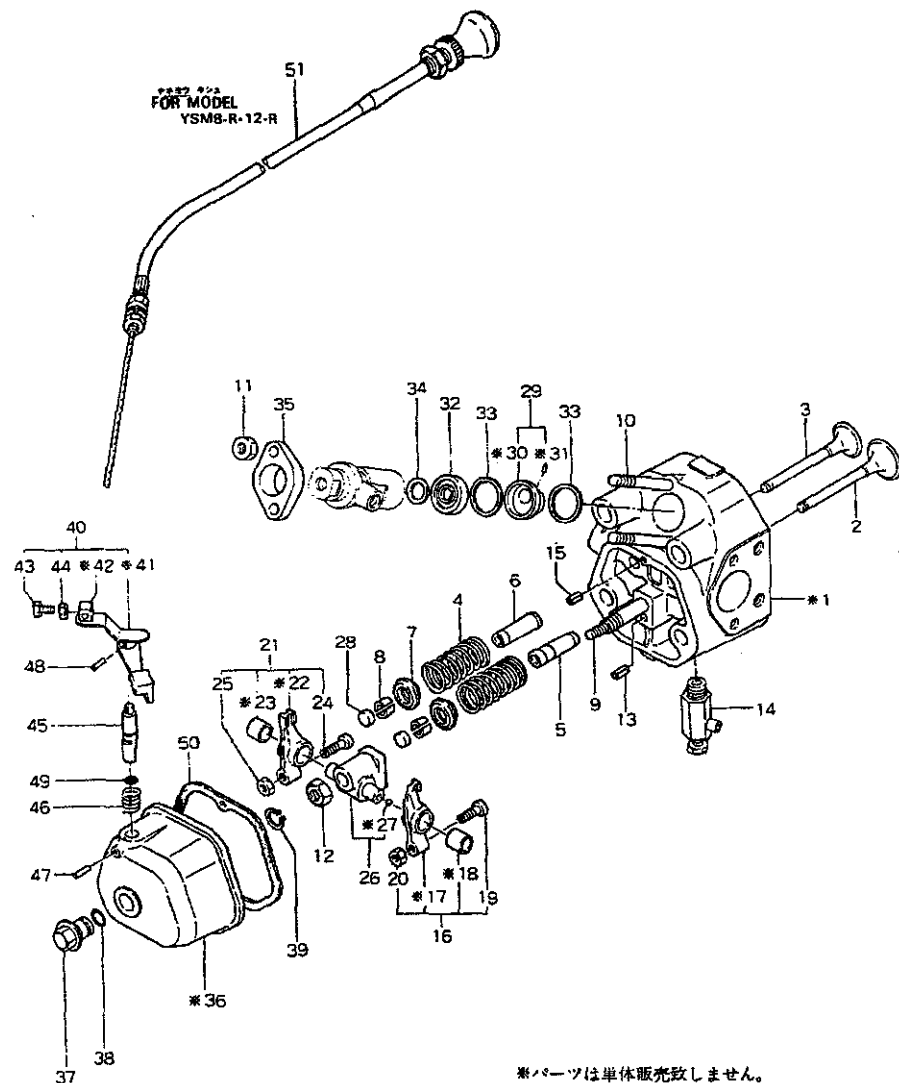

*パーツは単体販売致しません。
*MARK PARTS: NOT SOLD SEPARATELY.

N° Réf.	N° Pièce	Désignation
	704271-11700	Head Ass'y, Cylinder
	704571-11700	Head Ass'y, Cylinder
3-1	*	Head, Cylinder 124w-152l
3-1	*	Head, Cylinder 136w-168l
3-2	104211-11100	Suc. Valve 32d-94.8l
3-2	104511-11100	Suc. Valve 36.5d-111.5l
3-3	104211-11110	Exh. Valve 27d-94.8l
3-3	104511-11110	Exh. Valve 30.5d-111.5l
3-4	104211-11120	Spring, Suc./exh. Valve 27.7od-41l
3-4	104511-11120	Spring, Suc./exh. Valve 24.2od-40l
3-5	124060-11160	Guide, Suc. Valve 12d-40l
3-5	105282-11160	Guide, Suc. Valve 12d-40l
3-5	124450-11160	Guide, Suc. Valve 13d-49l
3-5	105582-11160	Guide, Suc. Valve 13d-49l
3-6	124060-11170	Guide, Exh. Valve 12d-40l
3-6	105282-11160	Guide, Exh. Valve 12d-40l
3-6	124450-11170	Guide, Exh. Valve 13d-49l
3-6	105582-11160	Guide, Exh. Valve 13d-49l
3-7	104211-11180	Retainer, Valve Spring 28d-11.2h
3-7	103338-11180	Retainer, Valve Spring 23d-12h
3-8	101158-11190	Cotter, Valve Spring 11d-9.5h
3-8	27310-070000	Cotter, Valve Spring 11d-9.5h
3-8	103338-11190	Cotter, Valve Spring 11.5d-11h
3-8	27310-080000	Cotter, Valve Spring 11.5d-11h
3-9	104200-11350	Stud, Valve Rocker Arm Support 10d-76loa
3-9	106100-11350	Stud, Valve Rocker Arm Support 10d-76loa
3-9	104500-11350	Stud, Valve Rocker Arm Support 10d-80loa
3-10	26216-080702	Stud, Fuel Injection Valve M8x70
3-10	26216-080622	Stud, Fuel Injection Valve M8x62
3-11	26176-080002	Nut M8, Fuel Injection Valve
3-12	26736-100002	Nut M10, Valve Rocker Arm Support
3-13	22351-060012	Spring Pin, Support Rocker 60awx12
3-14	43600-500310	Cock 3/8, Drain
3-15	22351-040010	Spring Pin, Bonnet 40awx10
3-16	704200-11650	Arm Ass'y (suc), Rocker
3-16	706500-11650	Arm Ass'y (suc), Rocker
3-17	*	Arm (suc), Rocker 62.5l
3-17	*	Arm (suc), Rocker 66l
3-18	*	Bush, Suc. Rocker Arm 14od-14l
3-18	*	Bush, Suc. Rocker Arm 18od-17l
3-19	101158-11230	Screw, Valve Clearance M8x30
3-20	26756-080002	Nut, V. Clearance Adj.
3-21	704211-11660	Arm Ass'y (exh.), Rocker