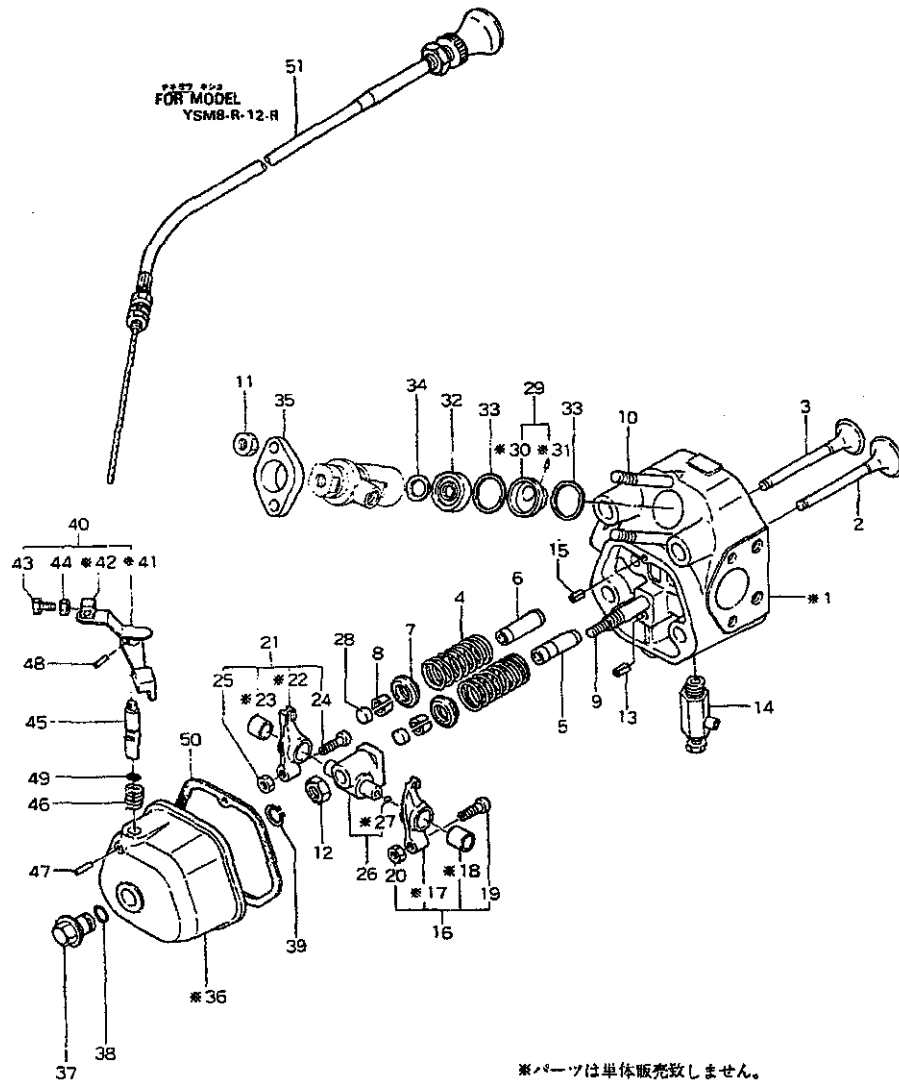

N° Réf.	N° Pièce	Désignation
3-21	704500-11660	Arm Ass'y (exh.), Rocker
3-22	*	Arm (exh.), Rocker 62.5l
3-22	*	Arm (exh.), Rocker 66l
3-23	*	Bush, Exh. Rocker Arm 140d-14l
3-23	*	Bush, Exh. Rocker Arm 180d-17l
3-24	101158-11230	Screw, Valve Clearance M8x30
3-25	26756-080002	Nut, V. Clearance Adj.
3-26	104200-11260	Support W/ball 35h-50l
3-26	104500-11260	Support W/ball 40h-60l
3-27	*	Steel Ball 3/16
3-28	104211-11370	Retainer, Valve Head 11d-3.9t
3-28	104511-11370	Retainer, Valve Head 12d-5t
3-29	104271-11420	Chamber (front) Ass'y, Precombustion
3-29	104571-11420	Chamber (front) Ass'y, Precombustion
3-30	*	Chamber (front), Precombustion 29d-24h
3-30	*	Chamber (front), Precombustion 32d-28.5h
3-31	*	Pin, Front Pre-combus Chamber
3-32	104200-11410	Chamber (rear), Precombustion
3-32	103438-11410	Chamber (rear), Precombustion
3-33	101204-11450	Packing, For Chamber 28.50d-0.5t
3-33	101704-11450	Packing, For Chamber 31.80d-0.5t
3-34	103854-11490	Insulator, For Chamber 24.50d-1t
3-35	101147-11900	Flange, Fuel Injection Valve
3-35	704211-11520	Bonnet Ass'y
3-35	704511-11520	Bonnet Ass'y
3-36	*	Bonnet 95.5w-117.5l
3-36	*	Bonnet 98w-134.5l
3-37	104200-11360	Knob, Bonnet 22d-32l
3-38	104200-11850	O-ring, Knob 14.5d-1.5t
3-39	22242-000140	Circlip 14, Bonnet Knob 18.30d-1t
3-40	104211-03740	Lever Comp., Decomp.
3-41	*	. . Lever, Decomp. 46w-60l
3-42	*	. . Fittings, Wire
3-43	26113-050128	. . Bolt M5x12, Decomp. Wire
3-44	26753-050002	. . Lock Nut M5
3-45	104200-03600	Shaft, Decomp.
3-46	104200-03641	Spring, Decomp. 1320d-24l
3-47	22312-030180	Parallel Pin 3x18
3-48	22322-030160	Taper Pin 3x16
3-49	24311-000070	O-ring 1a P7.0
3-50	104200-11310	Packing, Bonnet 117.5l-95.5w
3-50	104500-11310	Packing, Bonnet 134.5l-98w
3-51	104214-03700	Wire W/botton, Decomp. 3000l

*パーツは単体販売致しません。
*MARK PARTS: NOT SOLD SEPARATELY.