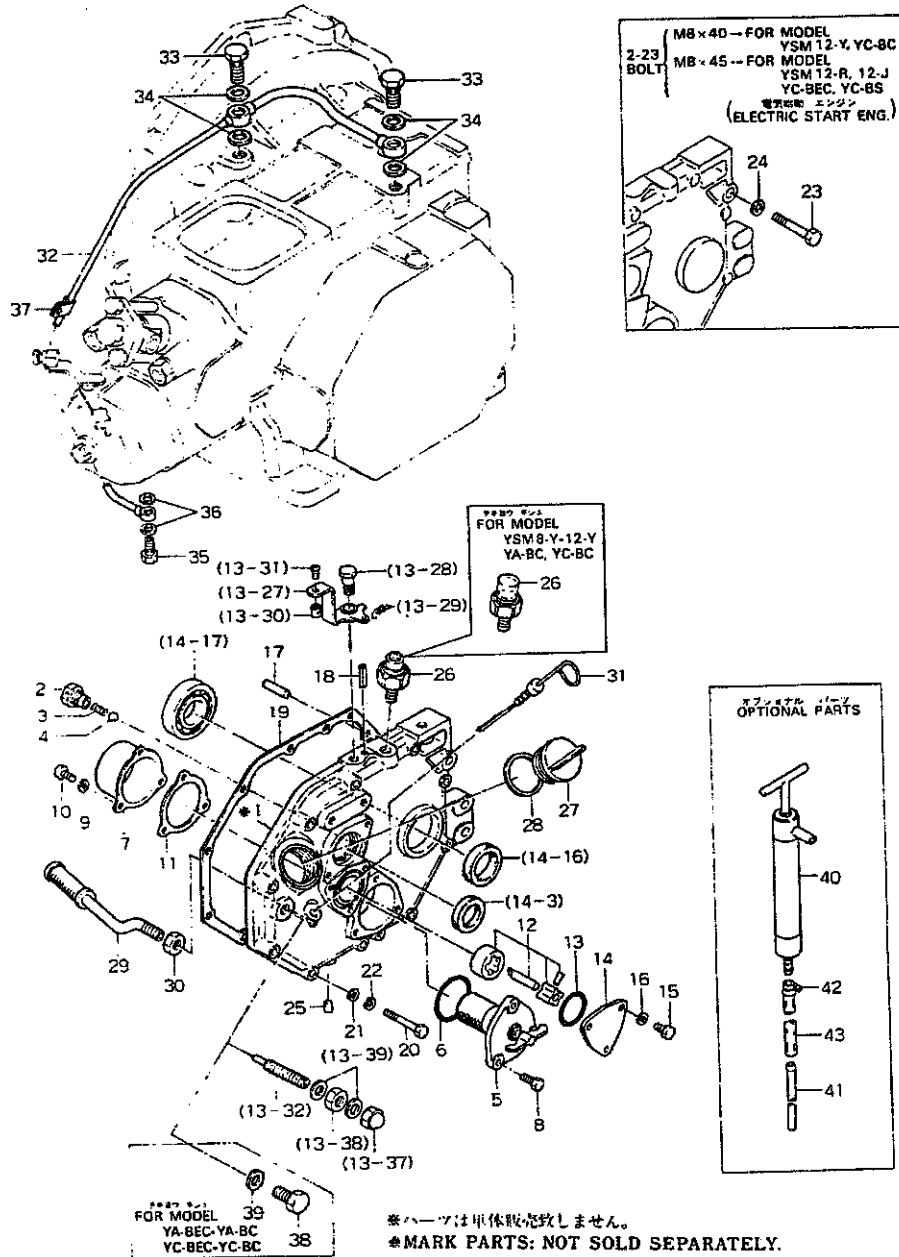

N° Réf.	N° Pièce	Désignation
	704271-01500	Cover Ass'y, Cyl. Side
	704571-01500	Cover Ass'y, Cyl. Side
2-1	*	Cover, Cyl. Side 270I-35t
2-1	*	Cover, Cyl. Side 267I-36t
2-2	104271-34010	Body, L.o. Press, Control Valve M14-21I
2-3	105582-34040	Spring, Adj. Valve
2-4	24190-100001	Steel Ball 5/16
2-5	104271-35130	Strainer, Lub. Oil 82I
2-6	104200-35280	O-ring, Strainer Cover 47.5od
2-7	104211-35270	Bowl, Lub. Oil Strainer 47.2d-35w
2-8	26116-060162	Bolt M6x16
2-9	22217-060000	Spring Washer 6
2-10	26117-060129	Bolt M6x12
2-10	26557-060142	Screw M6x14
2-11	104211-35120	Packing 66w-0.3t
2-12	101304-32520	Rotor Ass'y, Lub. Oil Pump
2-12	104500-32150	Rotor Ass'y, Lub. Oil Pump
2-13	103338-32570	O-ring, Pump Cover 37.5d-2t
2-14	103338-32070	Cover, Lub. Oil Pump
2-15	26116-060122	Bolt M6x12
2-16	22117-060000	Washer 6
2-17	22312-050140	Parallel Pin 5x14
2-18	22351-040016	Spring Pin 4x16
2-19	104271-01410	Packing, Cyl. Side Cover 233I-0.5t
2-19	104571-01410	Packing, Cyl. Side Cover 267I-0.5t
2-20	26116-060402	Bolt M6x40
2-21	22117-060000	Washer 6
2-22	22217-060000	Spring Washer 6
2-23	26116-080402	Bolt M8x40
2-23	26116-080452	Bolt M8x45
2-24	22117-080000	Washer 8
2-25	27225-060100	Plug 6x10
2-26	124060-39451	Sender, Lub. Oil Press.
2-26	105582-34400	Signal, Lub. Oil
2-27	124160-01750	Cap, Oil
2-28	101104-01760	Packing, Oil Cap
2-29	106100-35090	Pipe Comp., Lub. Oil Inlet
2-29	106300-35090	Pipe Comp., Lub. Oil Inlet
2-30	104200-35070	Lock Nut, Inlet Pipe Comp.
2-31	104271-34810	Dipstick, Lub. Oil 128I
2-32	104211-39200	Pipe Comp. (cyl.-mounting Flange~cyl. Head), Lub. Oil.
2-32	104571-39200	Pipe Comp. (cyl.-mounting Flange~cyl. Head), Lub. Oil.
2-33	103854-39140	Bolt 12, Pipe Joint
2-34	23414-120016	Packing 12
2-35	101147-59810	Bolt 8, Pipe Joint
2-36	23414-080012	Packing 8
2-37	124450-39240	Clamp, Lub. Oil Pipe 15w-7t