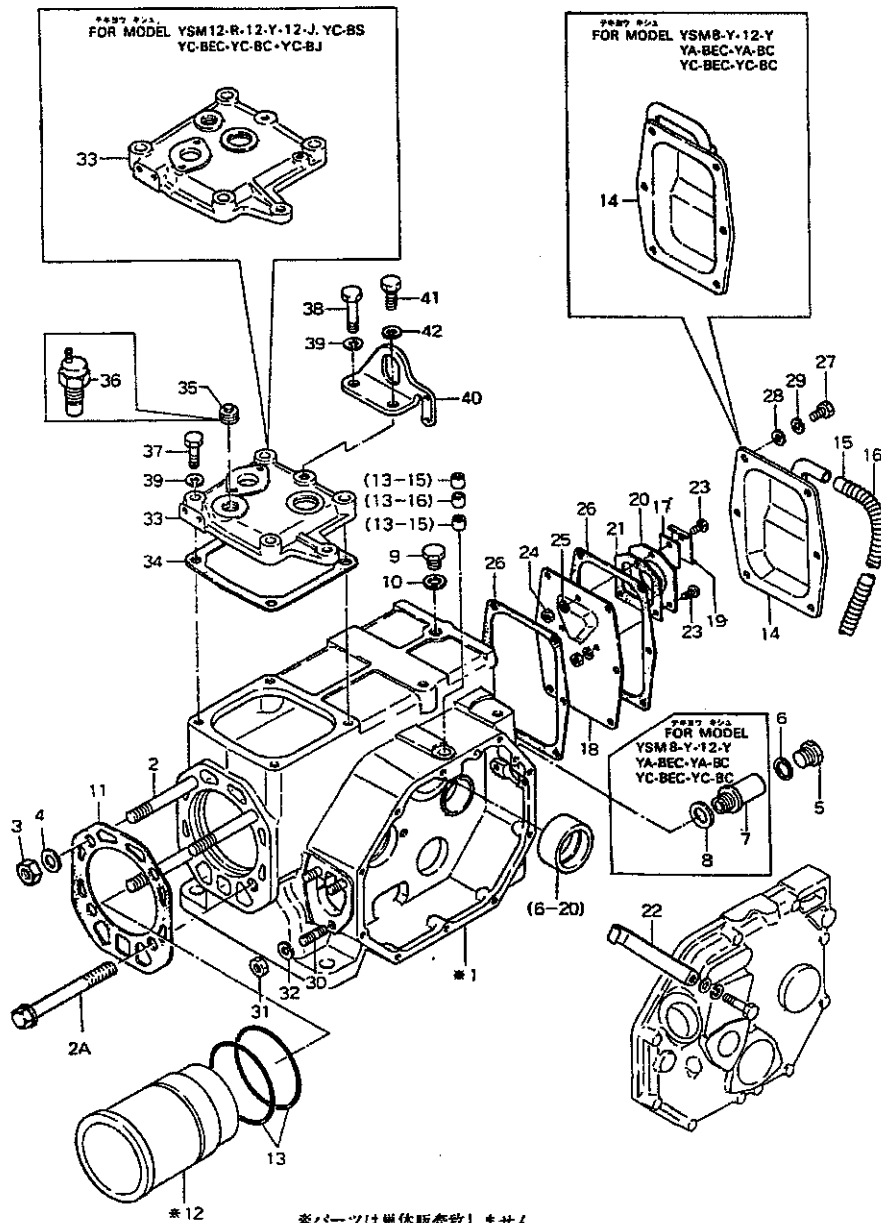

*パーツは単体販売致しません。
 *MARK PARTS: NOT SOLD SEPARATELY.

N° Réf.	N° Pièce	Désignation
	704271-01560	Block Ass'y, Cylinder
	704571-01560	Block Ass'y, Cylinder
1-1	*	Block, Cylinder 298.4l-241h
1-1	*	Block, Cylinder 358l-279h
1-2	104200-01201	Stud, Cyl. Head 12d-122l
1-2	106100-01200	Stud, Cyl. Head 12d-122l
1-2	104300-01200	Stud, Cyl. Head 13d-132l
1-2	106300-01200	Stud, Cyl. Head 13d-132l
1-2a	106100-01210	Bolt, Cyl. Head
1-2a	106300-01210	Bolt, Cyl. Head
1-3	101158-01220	Nut, Cyl. Head Lock 12.6od-12t
1-3	101158-01220	Nut, Cyl. Head Lock 12.6od-12t
1-3	104300-01200	Nut, Cyl. Head Lock 25.4od-11t
1-3	104300-01200	Nut, Cyl. Head Lock 25.4od-11t
1-4	104200-01240	Washer, Cyl. Head Lock Nut 20d-4t
1-4	104200-01240	Washer, Cyl. Head Lock Nut 20d-4t
1-4	103338-01240	Washer, Cyl. Head Lock Nut 22d-4t
1-4	103338-01240	Washer, Cyl. Head Lock Nut 22d-4t
6-20	(104200-02100)	Main Bearing
6-20	(104500-02100)	Main Bearing
1-5	104200-01690	Plug, Drain 16d-28.5l
1-6	23414-160000	Packing 16, Drain Plug
1-7	104407-01630	Pipe, Drain 27.7d-75.5l
1-8	23414-160000	Packing, Drain Pipe
13-15	(104211-61520)	Needle Bearing
13-16	(104211-61530)	Spacer, Needle Bearing
1-9	23883-120002	Plug M12
1-10	43400-500460	Seal Washer 12
1-11	104264-01330	Gasket, Cyl. Head
1-11	104564-01330	Gasket, Cyl. Head
1-11	104564-01331	Gasket, Cyl. Head