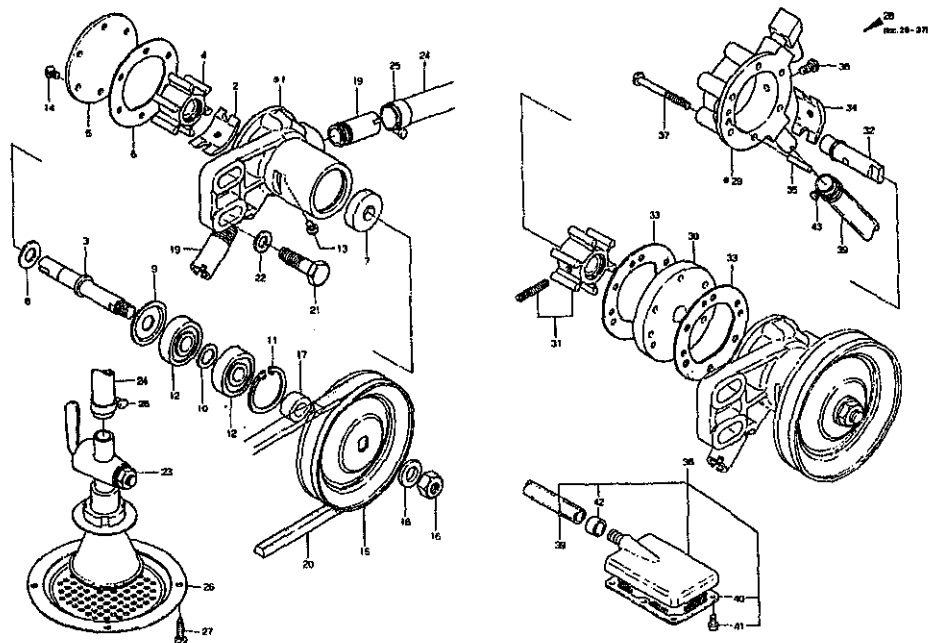

N° Réf.	N° Pièce	Désignation
8-1	104271-42000	C.w. Pump Ass'y
	*	Body, Pump
8-2	104211-42050	Cam 18.9l-2.5t
8-3	124070-42060	Shaft, Pump 15d-77l
8-4	104211-42070	Impeller, Pump 39.7d-19w
8-5	104211-42080	Cover, Pump 58d-2.3t
8-6	104211-42090	Packing, Pump Cover 58d-0.3t
8-7	104211-42100	Oil Seal Tc10x25x7
8-8	104211-42110	Plate, Water Shield 18d-2t
8-9	104211-42120	Cover, Bearing 30d-1t
8-10	104211-42130	Spacer 16d-1t
8-11	22252-000300	Circlip 30
8-12	24107-062004	Bearing 6200zz
8-13	26554-040062	Screw M4x6
8-14	26554-040082	Screw M4x8
8-15	124070-42400	Pulley, C.w. Pump 90d-18w
8-16	26347-080002	Nut M8
8-17	124070-42410	Spacer, Pump Pulley 18d-8t
8-18	124070-42420	Washer, Pump Pulley 18d-2.3d
8-19	104211-49060	Joint Pt1/4, Pipe
8-19	104211-49060	Joint Pt1/4, Pipe
8-20	104511-78780	V-belt Hm19 Inch
8-21	26117-080309	Bolt M8x30
8-22	22137-080000	Washer 8
8-23	43662-010020	Cock Comp., Kingston 1411
8-24	104211-49080	Pipe, C.w. (kingston Cock-water Pump)
8-25	23000-022000	Clamp 22, C.w. Pipe
8-26	43666-020951	Cover, Strainer
8-27	22724-800380	Screw 8x38
8-23	43662-010020	Cock Comp., Kingston "optional Parts"
8-24	104211-49080	Pipe, C.w. (kingston Cock-water Pump) "optional Parts"
8-25	23000-022000	Clamp 22, C.w. Pipe "optional Parts"
8-26	43666-020951	Cover, Strainer "optional Parts"
8-27	22724-800380	Screw 8x38 "optional Parts"
8-28	104214-46000	Pump Comp., Bilge "optional Parts"
8-29	*	Body, Bilge Pump "optional Parts"
8-30	124070-46820	Wear Plate "optional Parts"
8-31	104214-46830	Impeller "optional Parts"
8-32	104214-46840	Shaft, Bilge Pump "optional Parts"
8-33	104211-42090	Packing, Wear Plate "optional Parts"
8-34	104211-42050	Cam "optional Parts"
8-35	22312-030140	Parallel Pin 3x14 "optional Parts"
8-36	26554-040122	Screw M4x12 "optional Parts"
8-37	26557-040382	Screw M4x38 "optional Parts"
8-38	123220-46910	Strainer Ass'y, Bilge "optional Parts"
8-39	124223-46140	Pipe (vinyl), Bilge "optional Parts"
8-40	123220-46920	Strainer "optional Parts"
8-41	26554-060102	Screw M6x10 "optional Parts"
8-42	123220-46951	Cap, Pipe "optional Parts"
8-43	23010-015000	Clamp 15, Bilge Pipe "optional Parts"