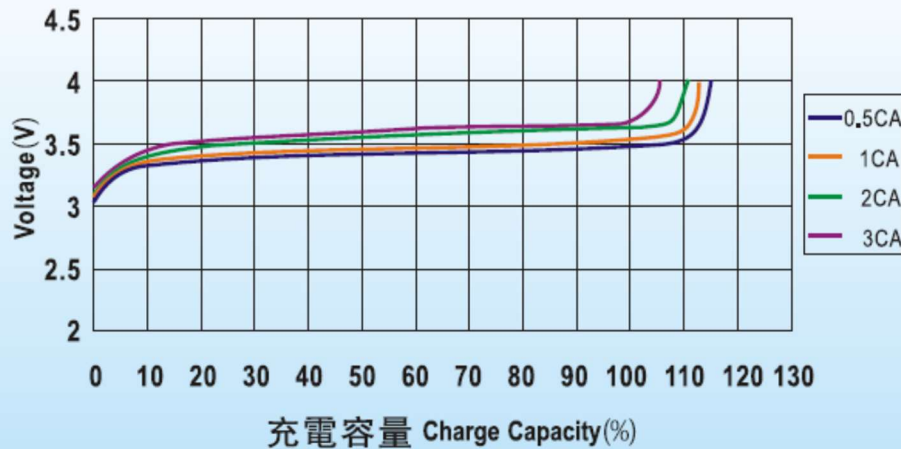

常溫下LYP類電池的充電特性曲綫

Charge characteristic curve of LYP type battery under normal temperature

在常溫下LYP類電池的存儲特性曲綫

Storage characteristic curve of LYP type battery under normal temperature