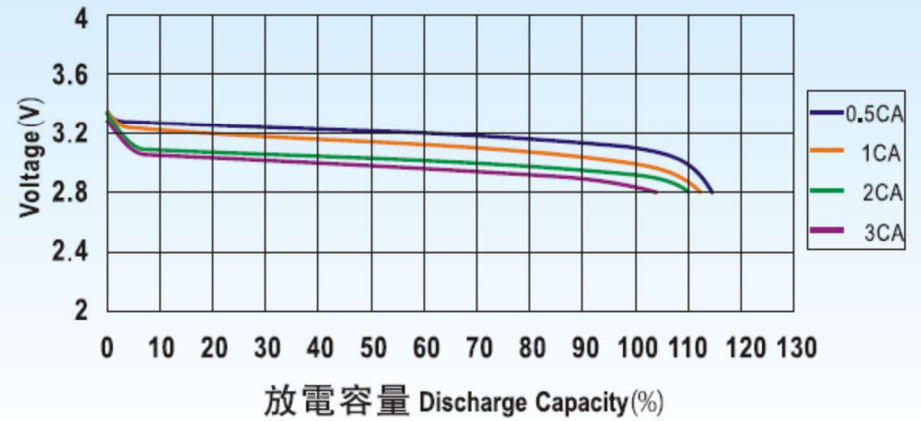

LYP類電池的放電特性圖

Charge and discharge characteristics chart of LYP type battery

不同環境溫度下LYP類電池的放電特性曲綫

Discharge characteristic curve of LYP type battery under different ambient temperature

常溫下LYP類電池的放電特性曲綫

Discharge characteristic curve of LYP type battery under normal temperature