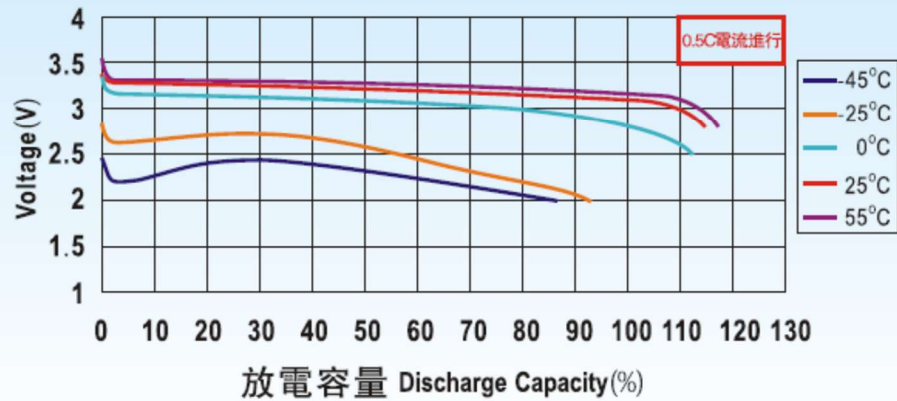

LYP類電池的放電特性圖

Charge and discharge characteristics chart of LYP type battery

不同環境溫度下LYP類電池的放電特性曲綫

Discharge characteristic curve of LYP type battery under different ambient temperature

常溫下LYP類電池的放電特性曲綫

Discharge characteristic curve of LYP type battery under normal temperature